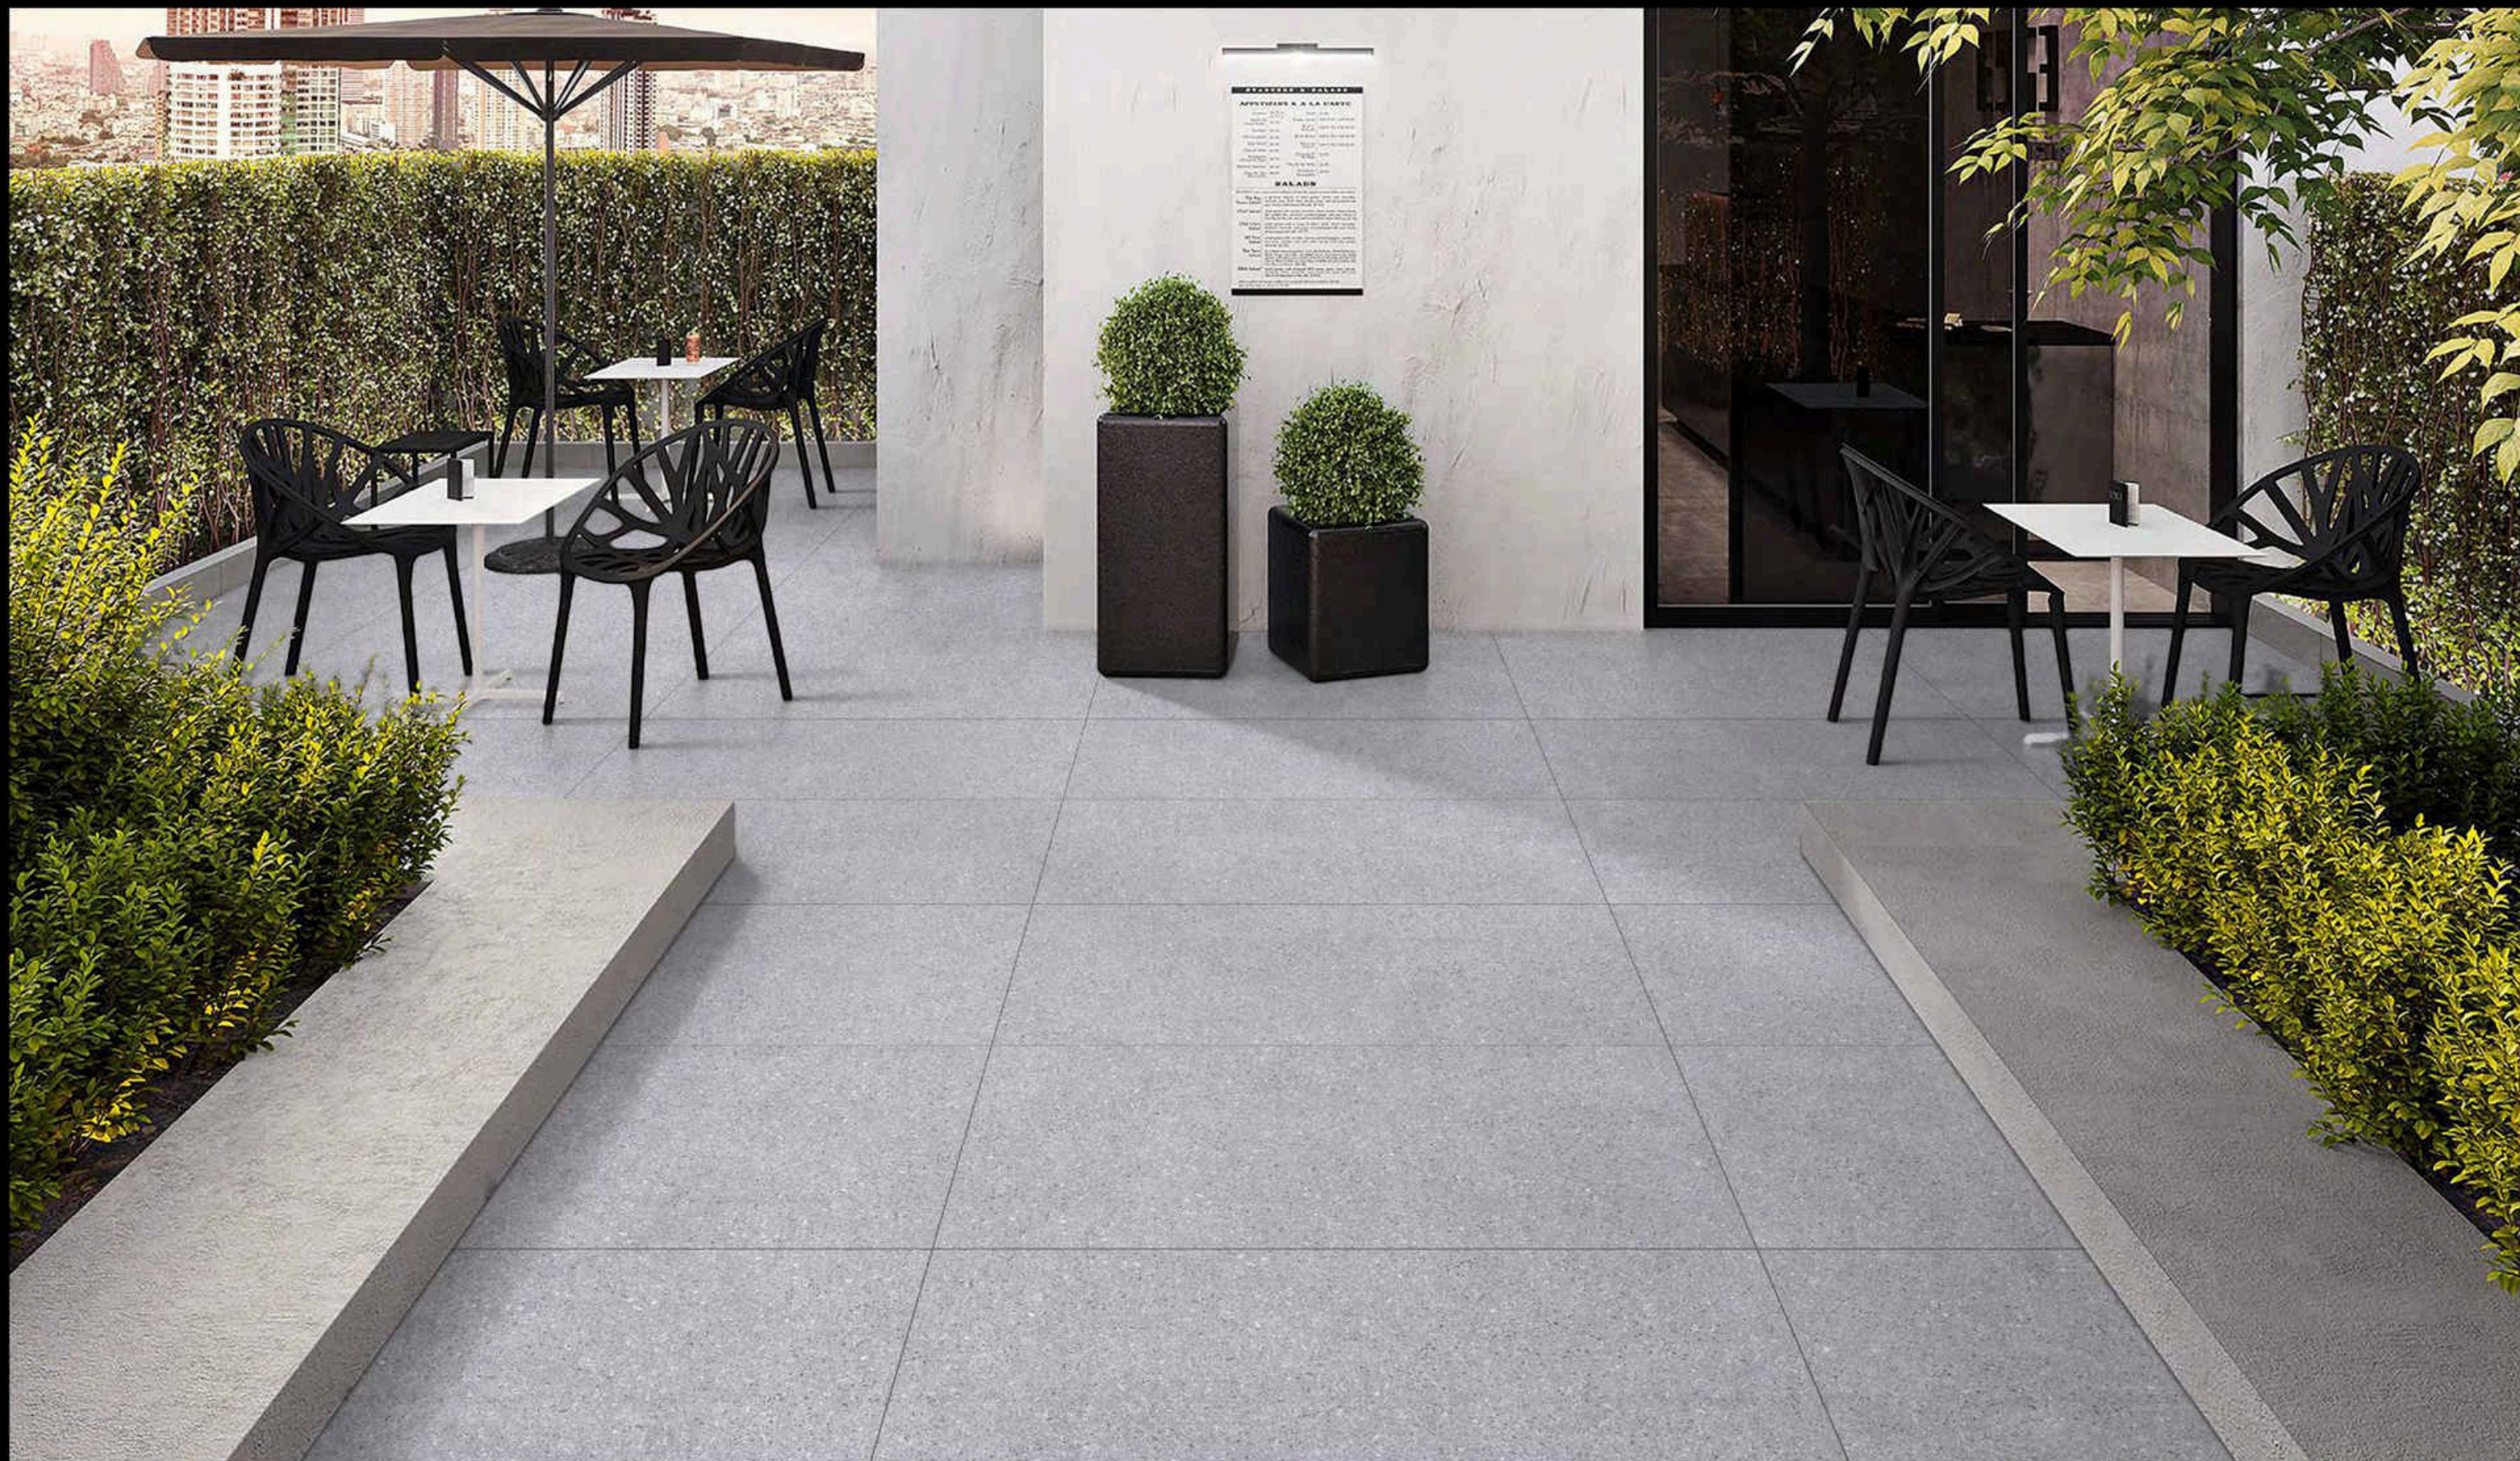

GELATO PEARL
600x1200mm | Matt Finish