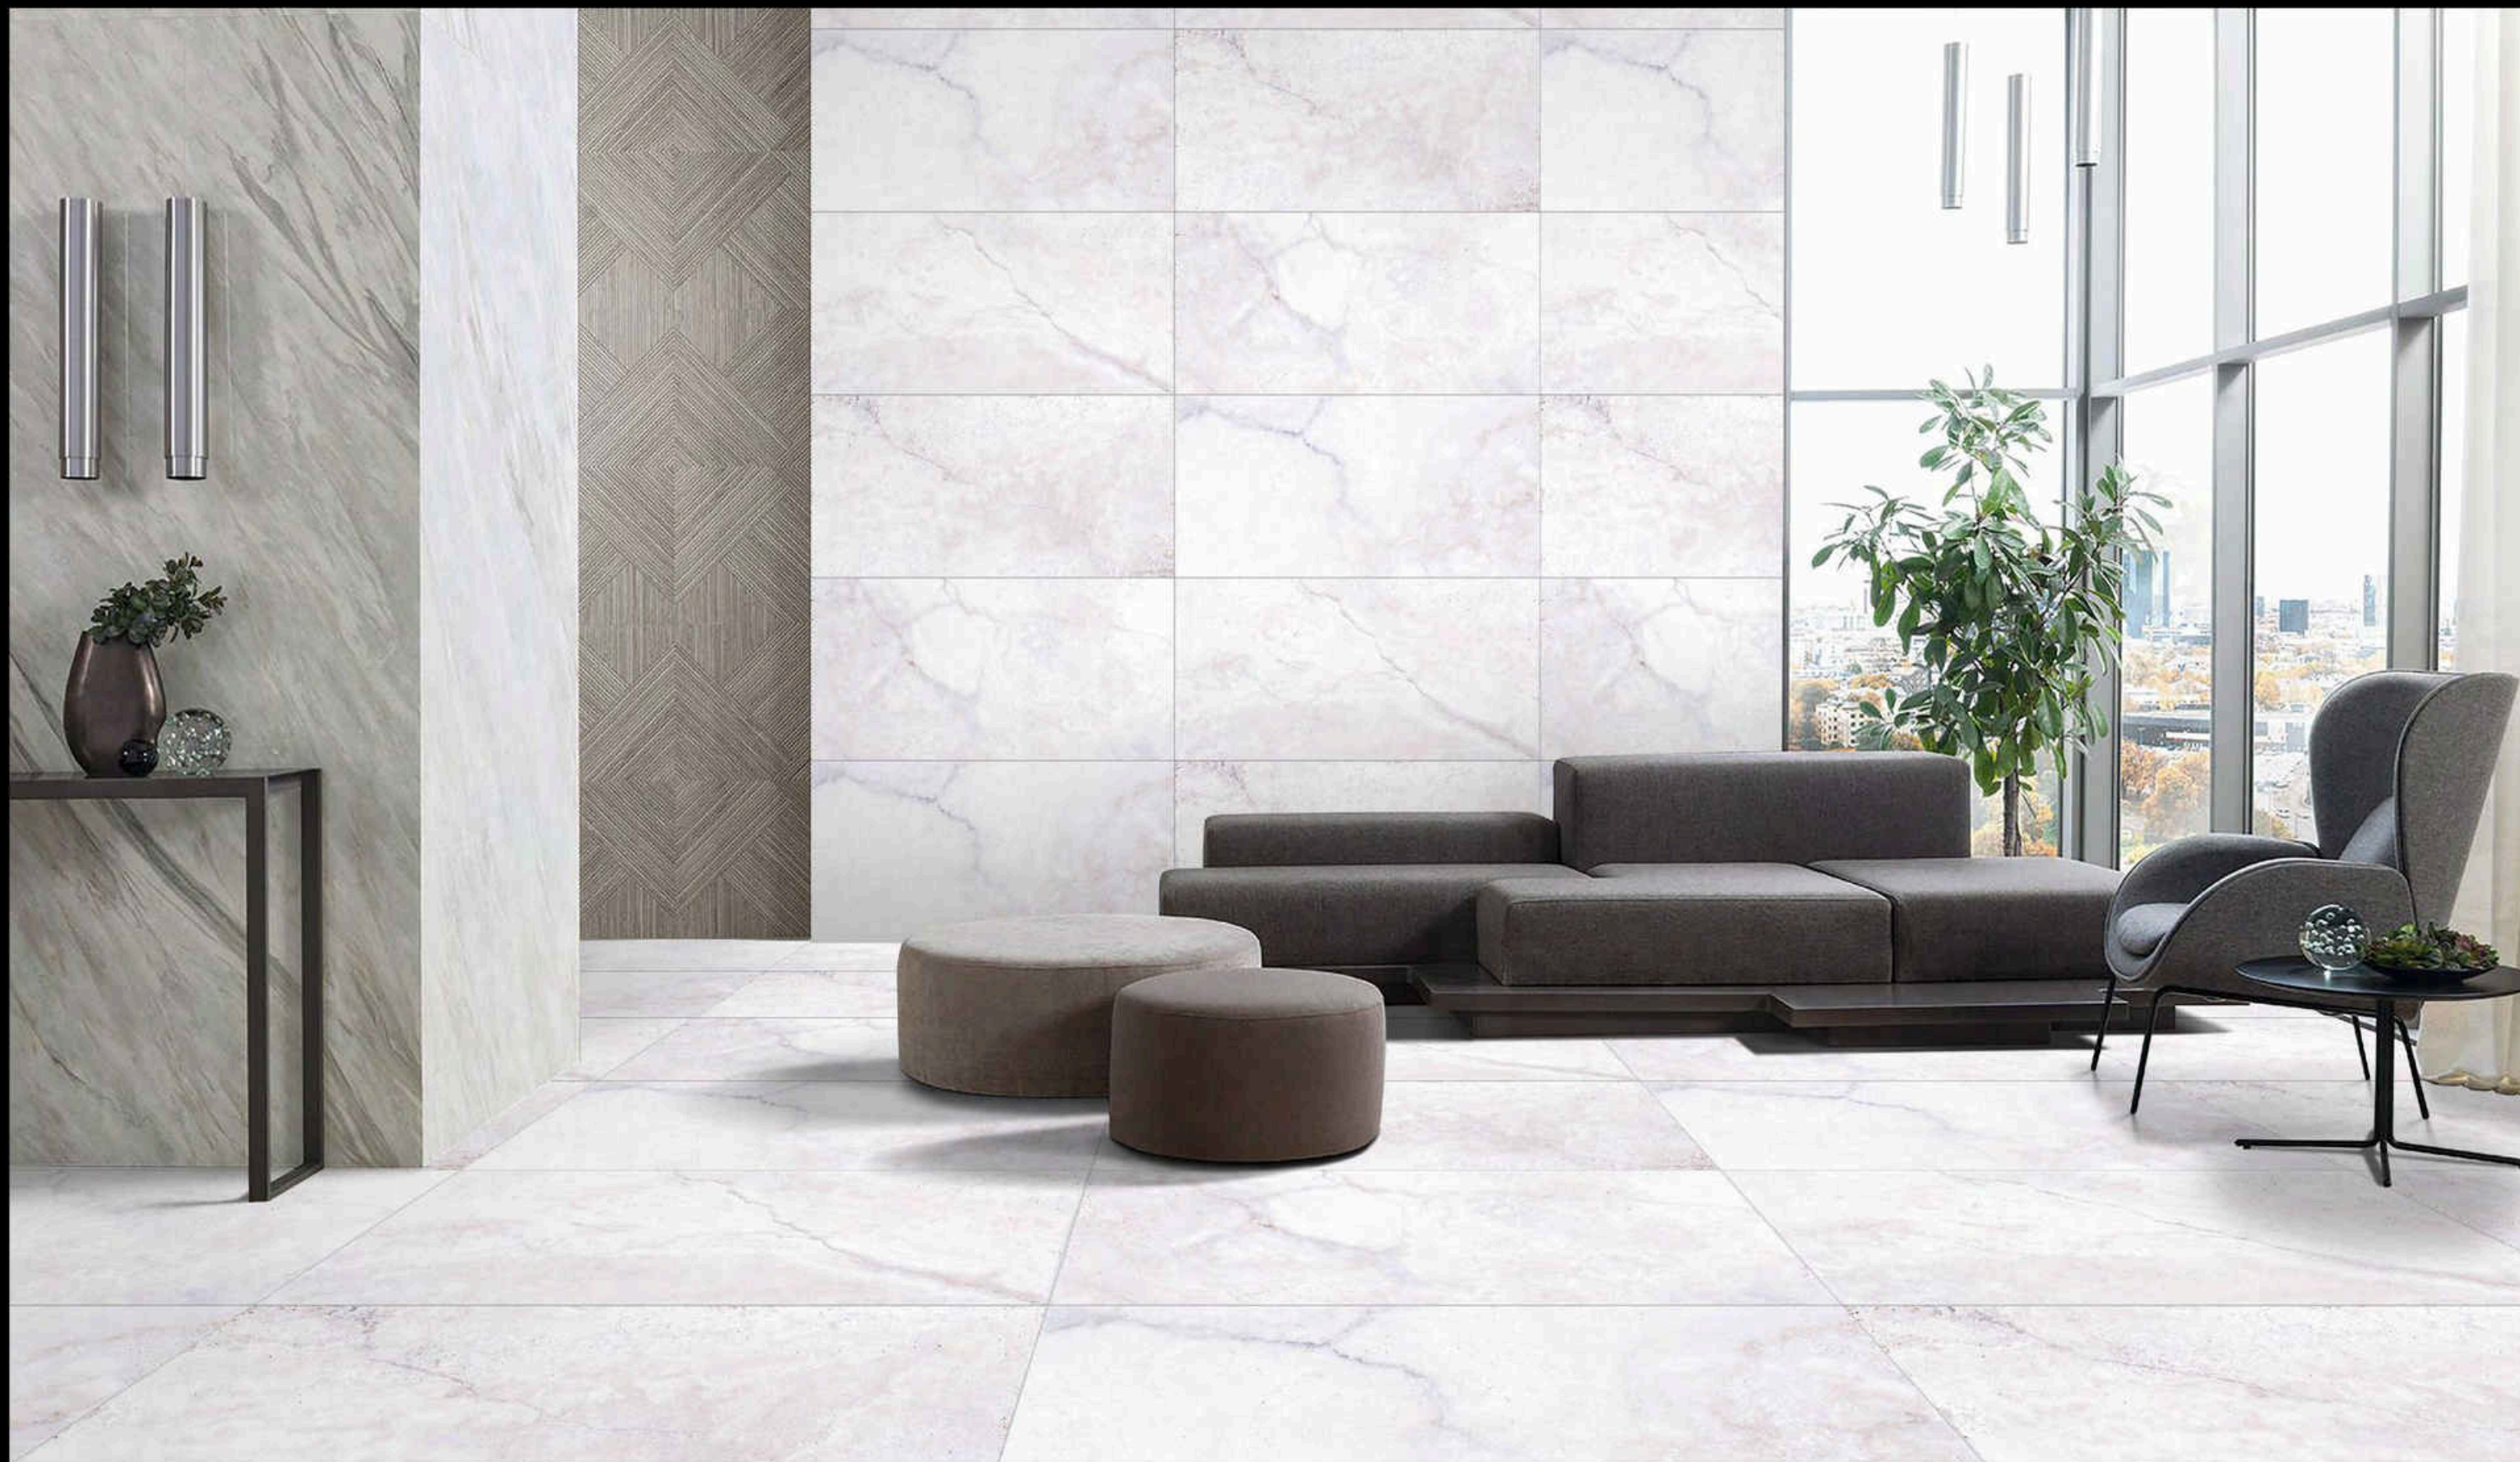

COLLECTION

Name - **LIVERPOOL WHITE**

Size - 600x1200mm

Available Finish - **Matt**

Random - 4 faces

**BACK TO
INDEX**

LIVERPOOL WHITE

600x1200mm | Matt Finish