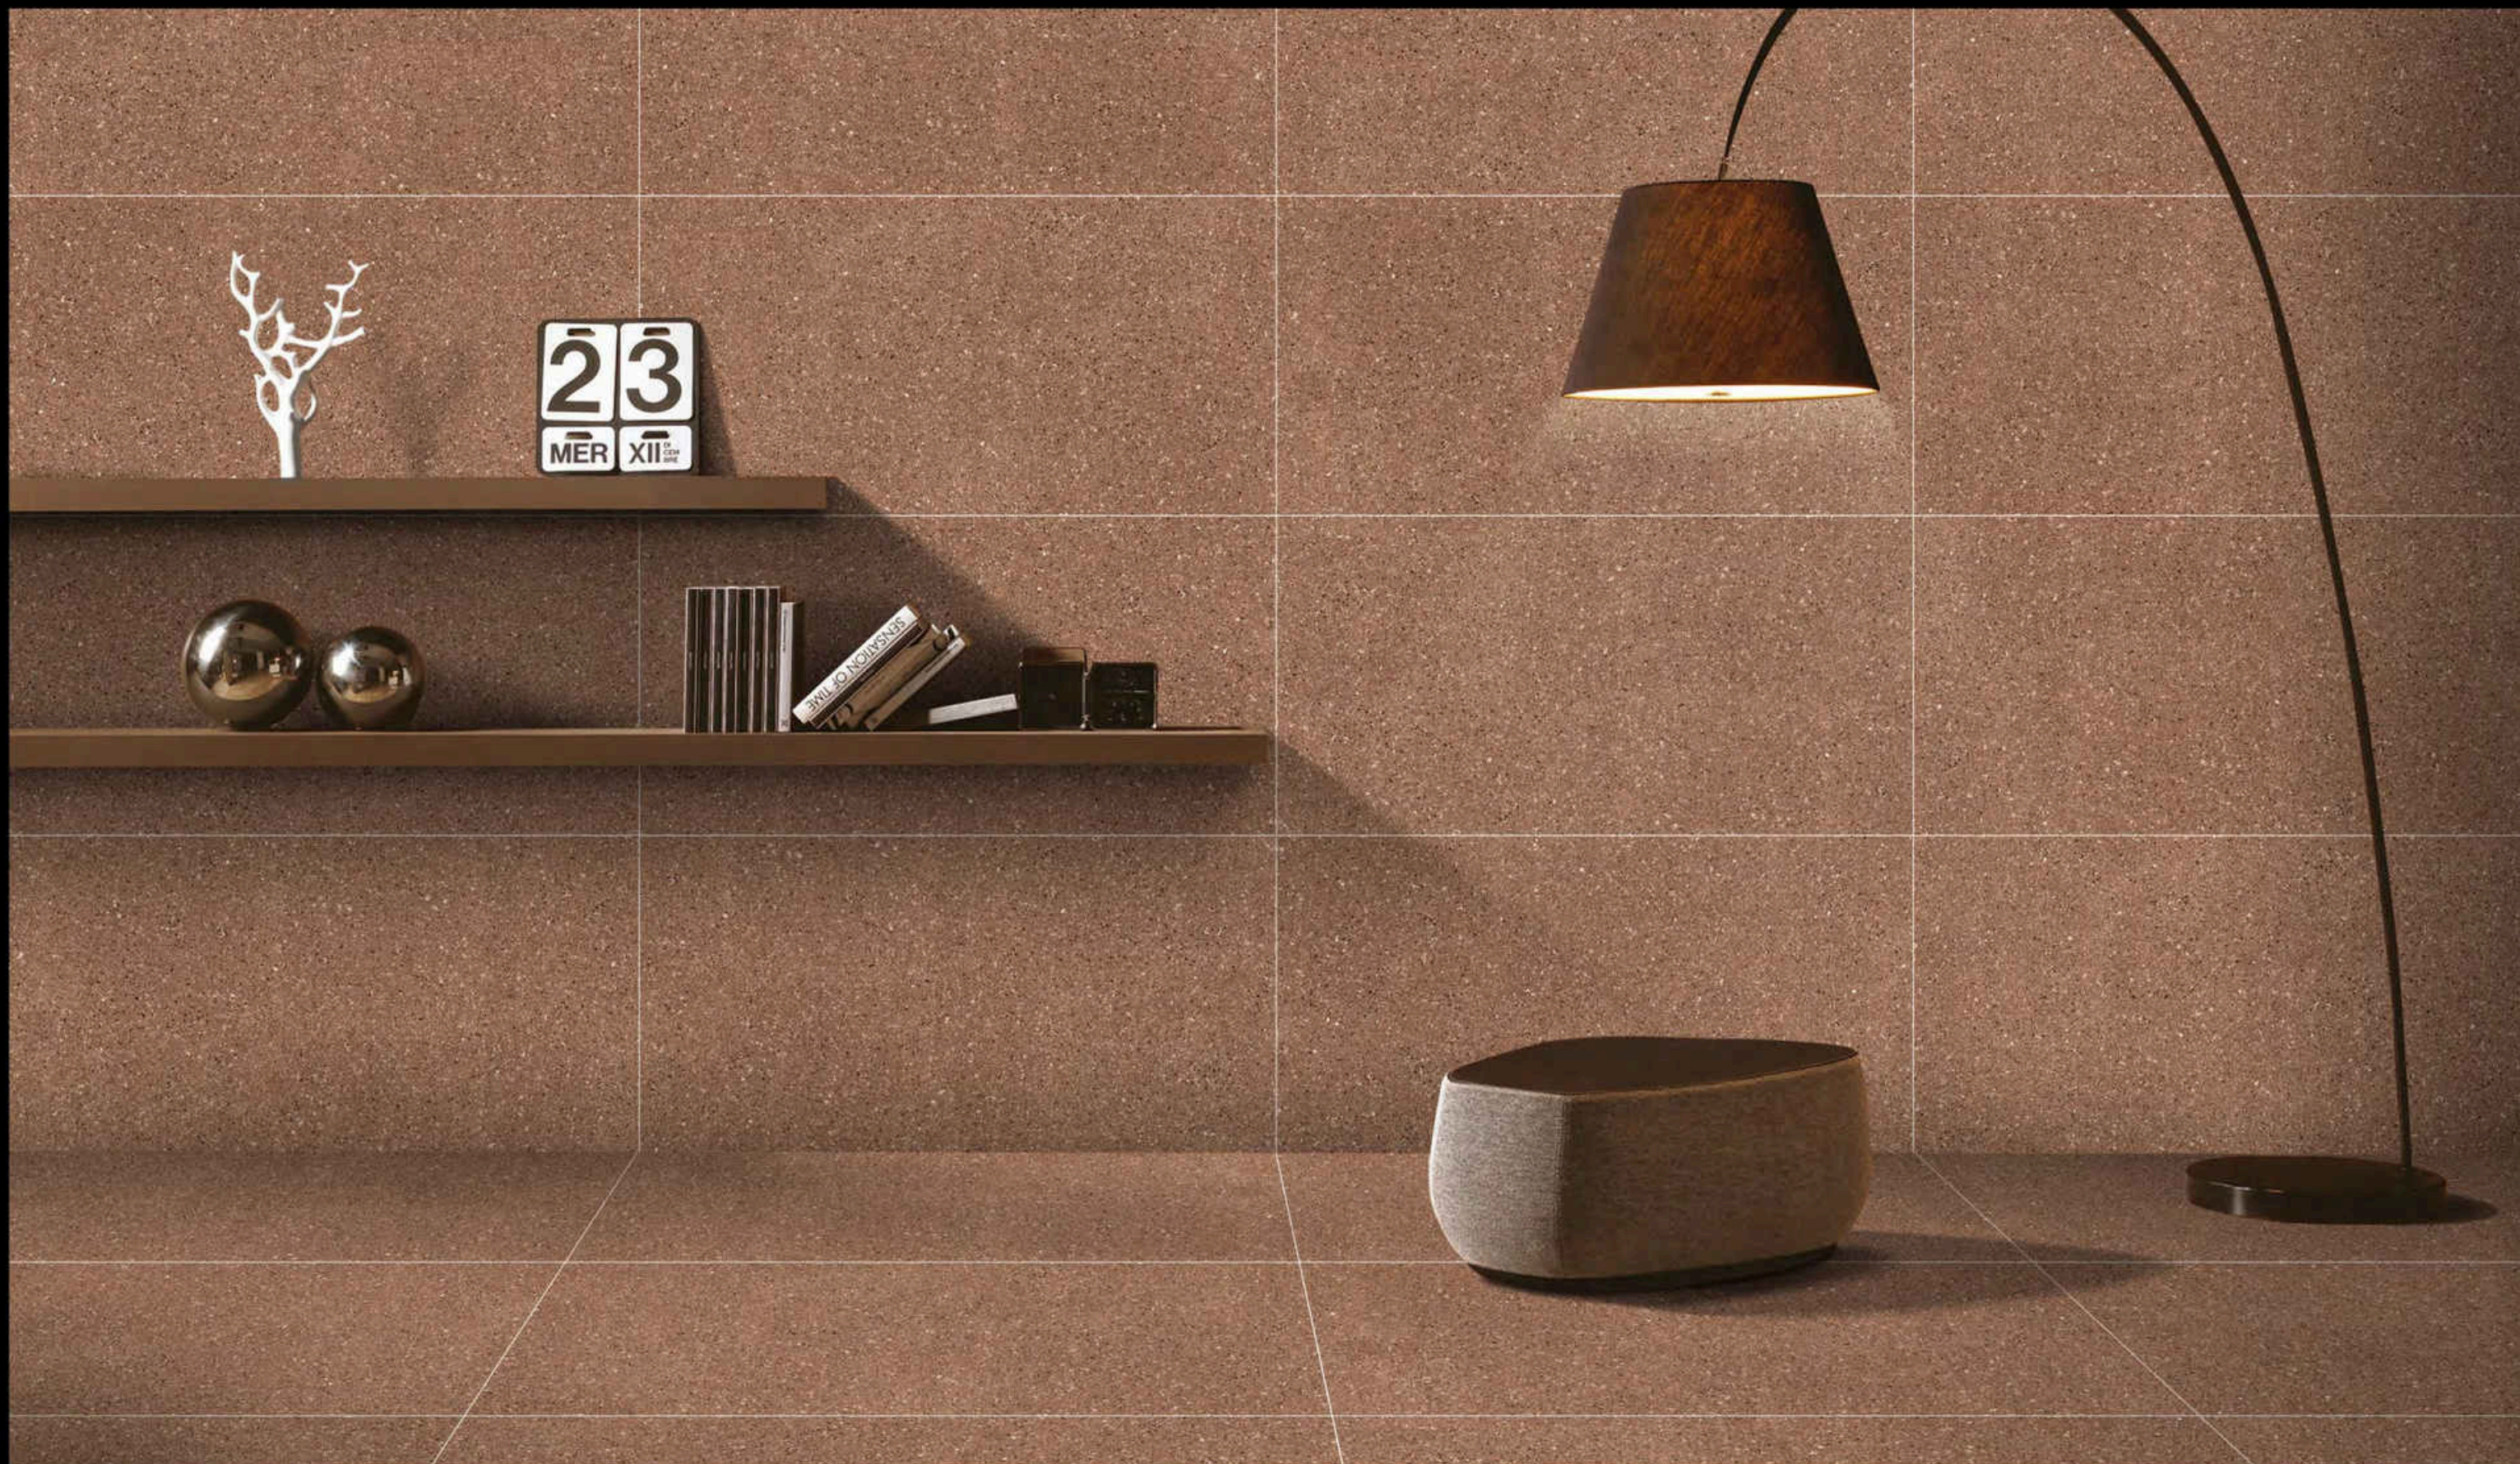

GELATO CHOCO

600x1200mm | Matt Finish