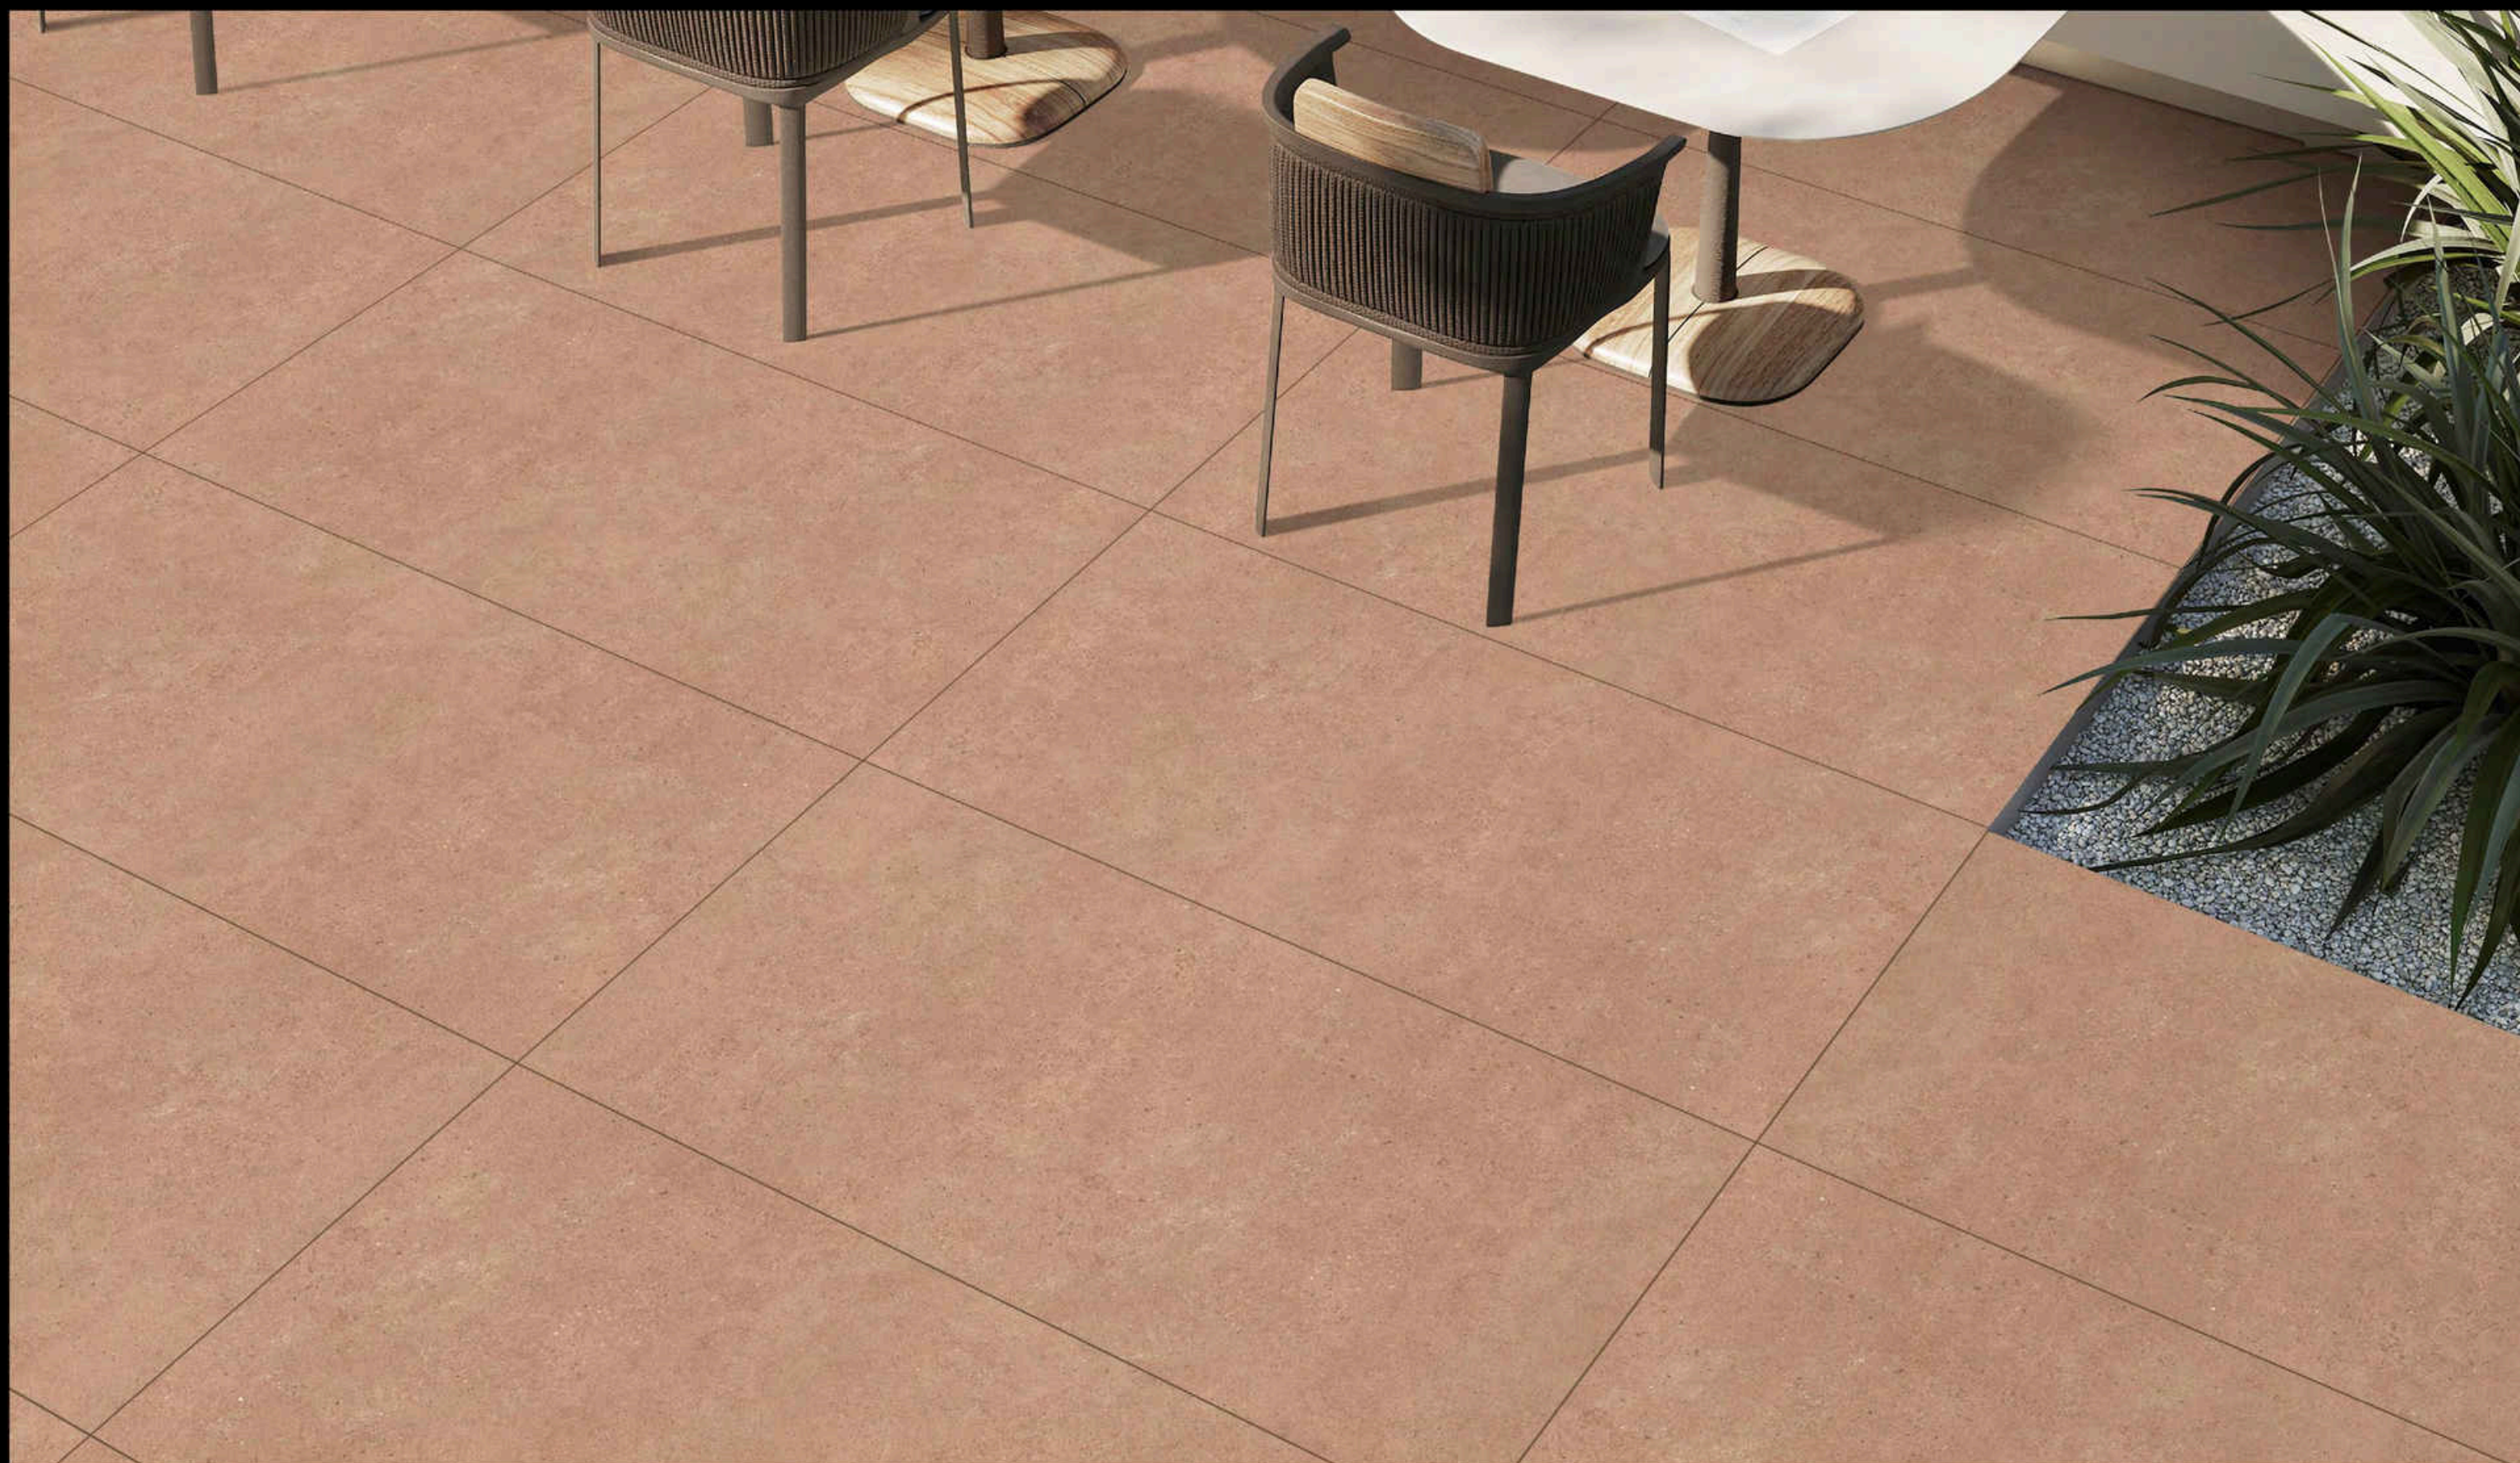

CRUMPLE CHOCO

600x1200mm | Matt Finish