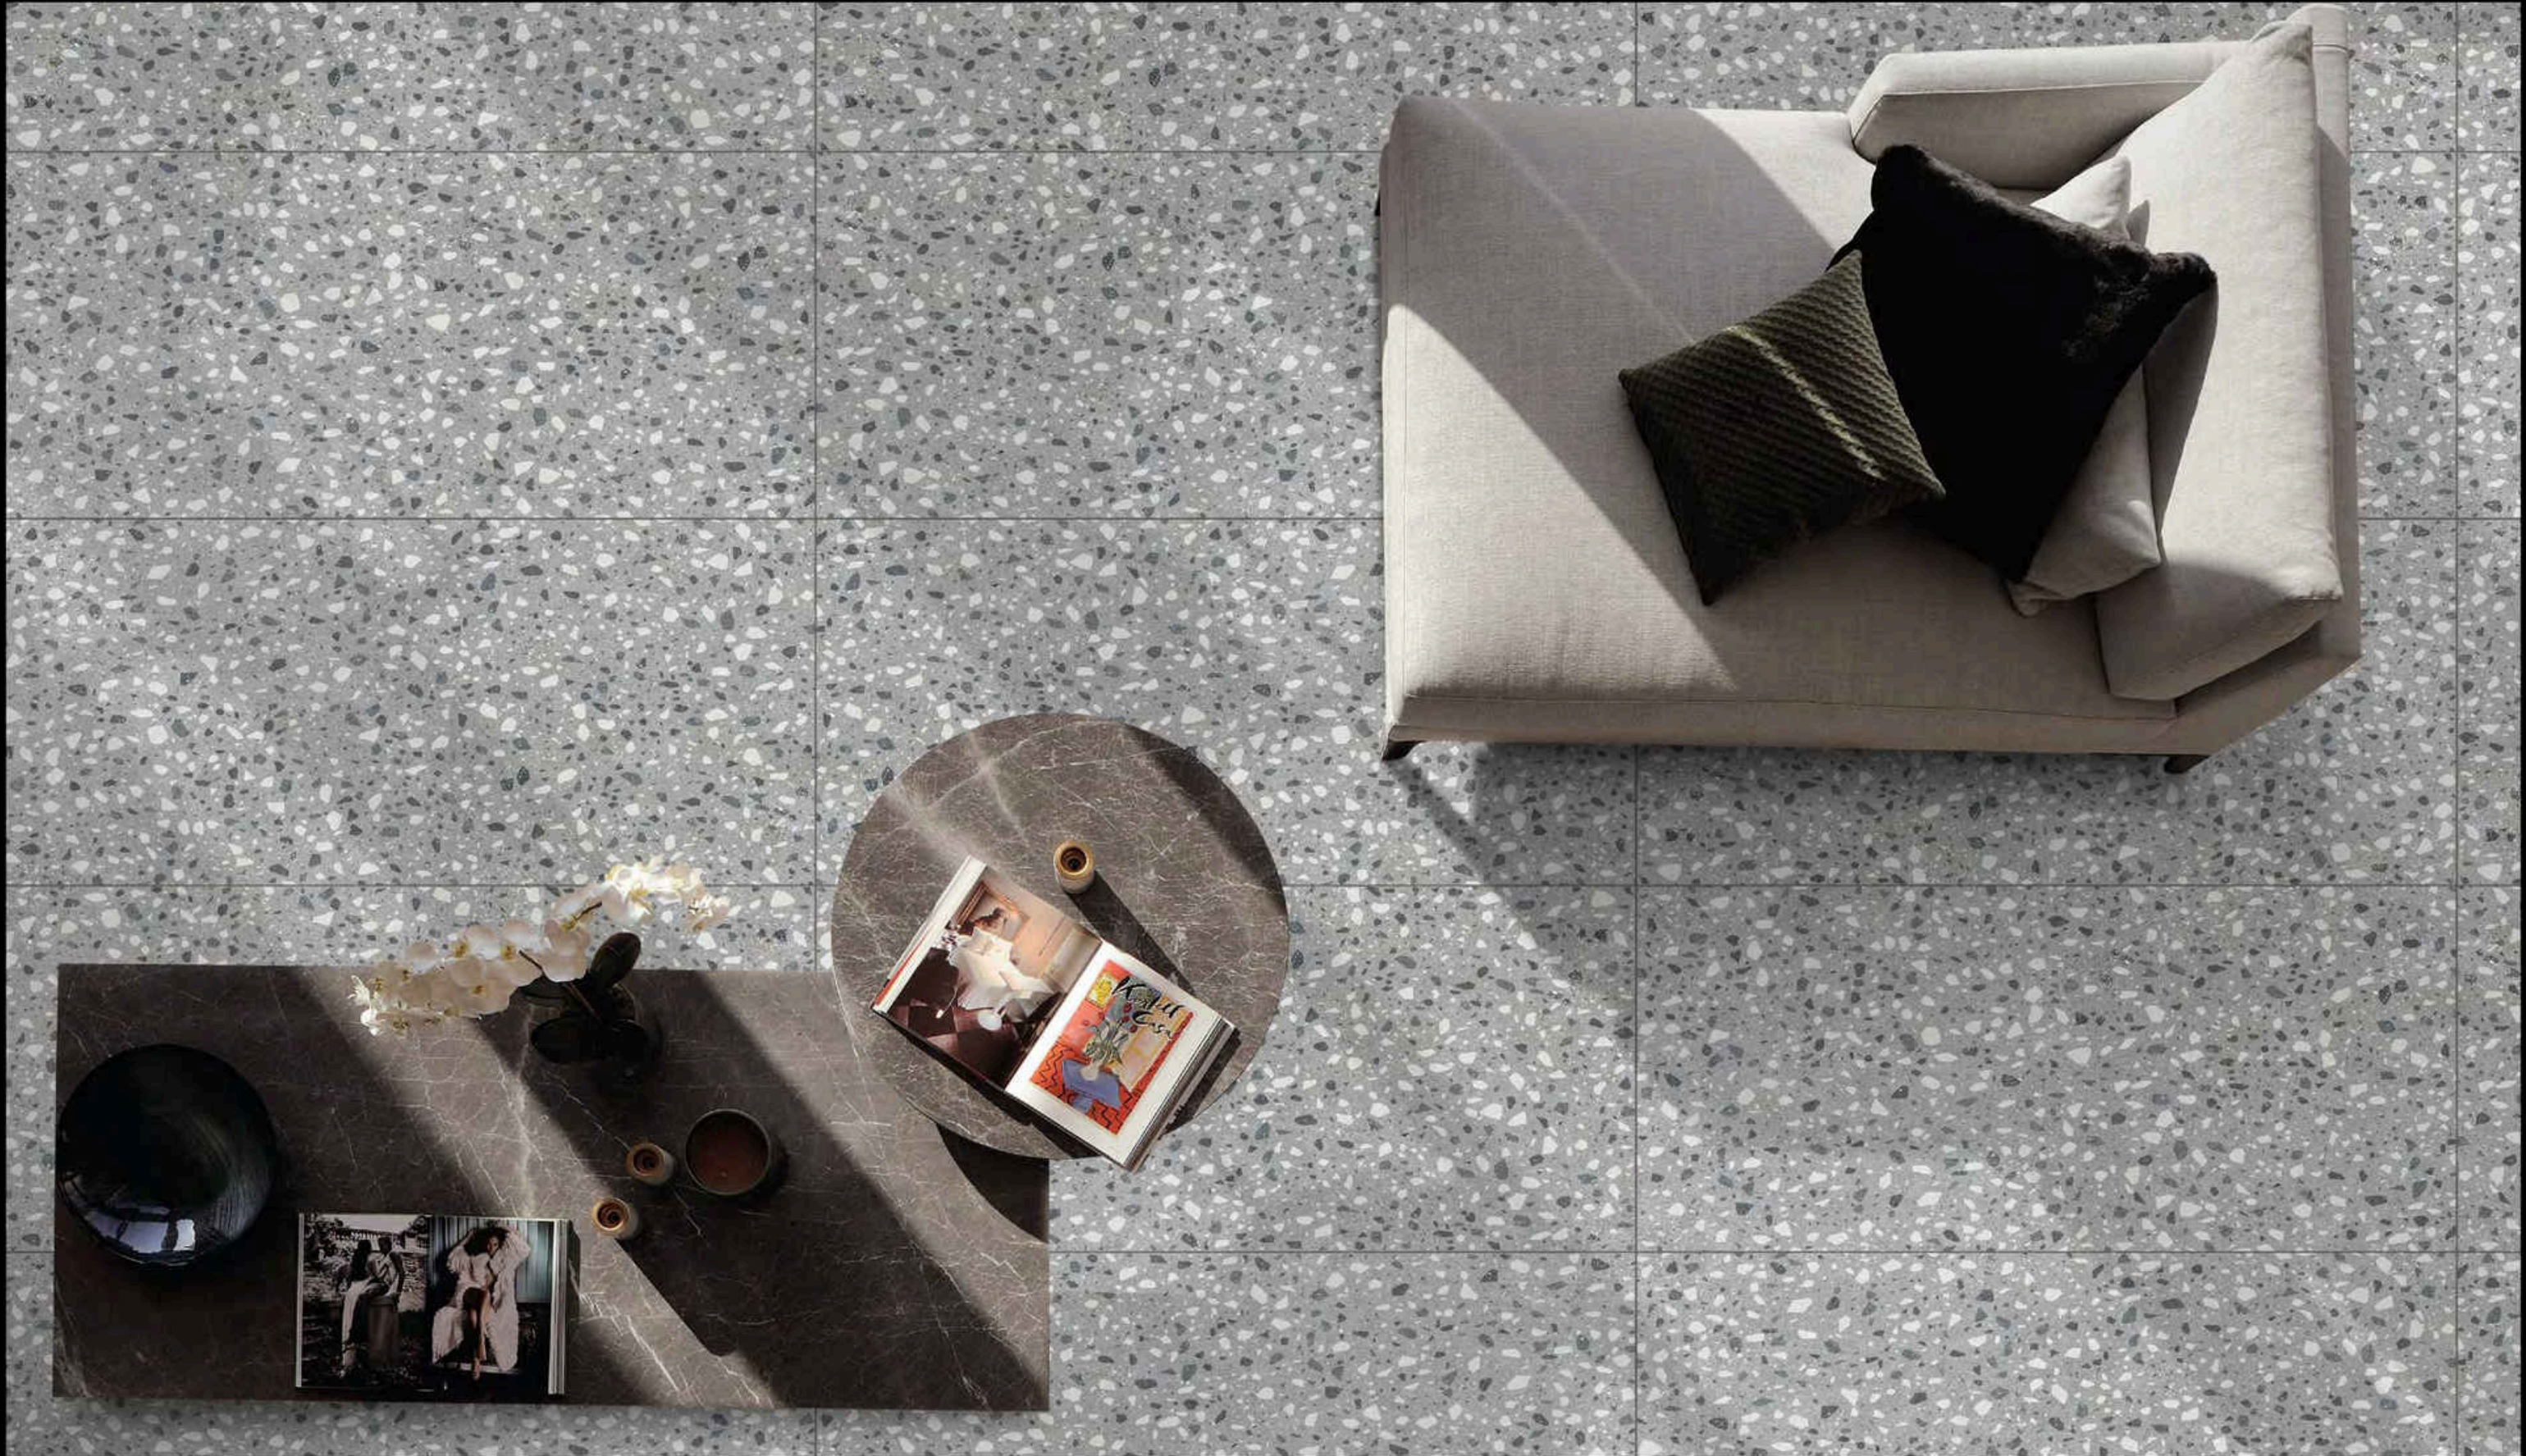

Size - 600x1200mm

Available Finish - **Matt**

Random - 4 faces

BACK TO
INDEX

TERRA SLATE
600x1200mm | Matt Finish

Harmony

COLLECTION

Name - **TERRA SNICK**