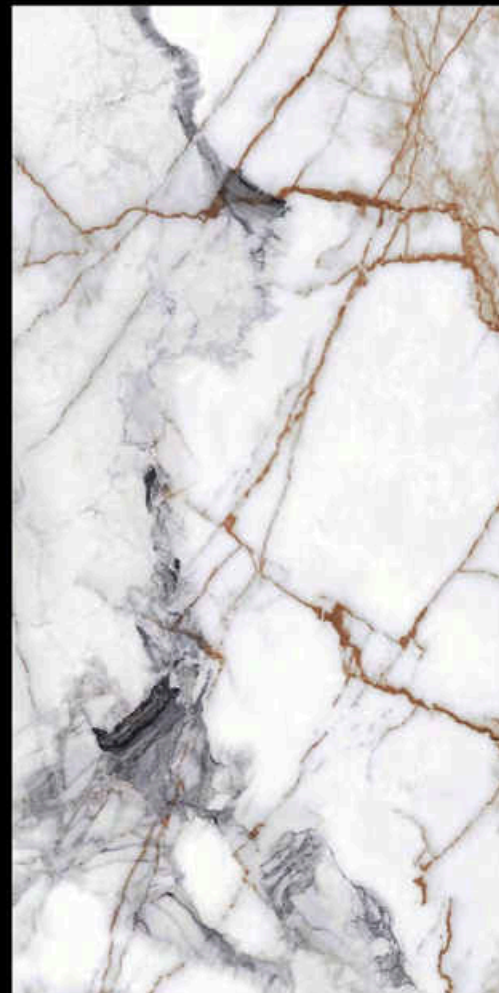

Size - 600x1200mm

Available Finish - **Matt**

Random - 4 faces

BACK TO
INDEX

RIGA VENICE
600x1200mm | Matt Finish

Harmony

COLLECTION

Name - **RUSTO COPPER**