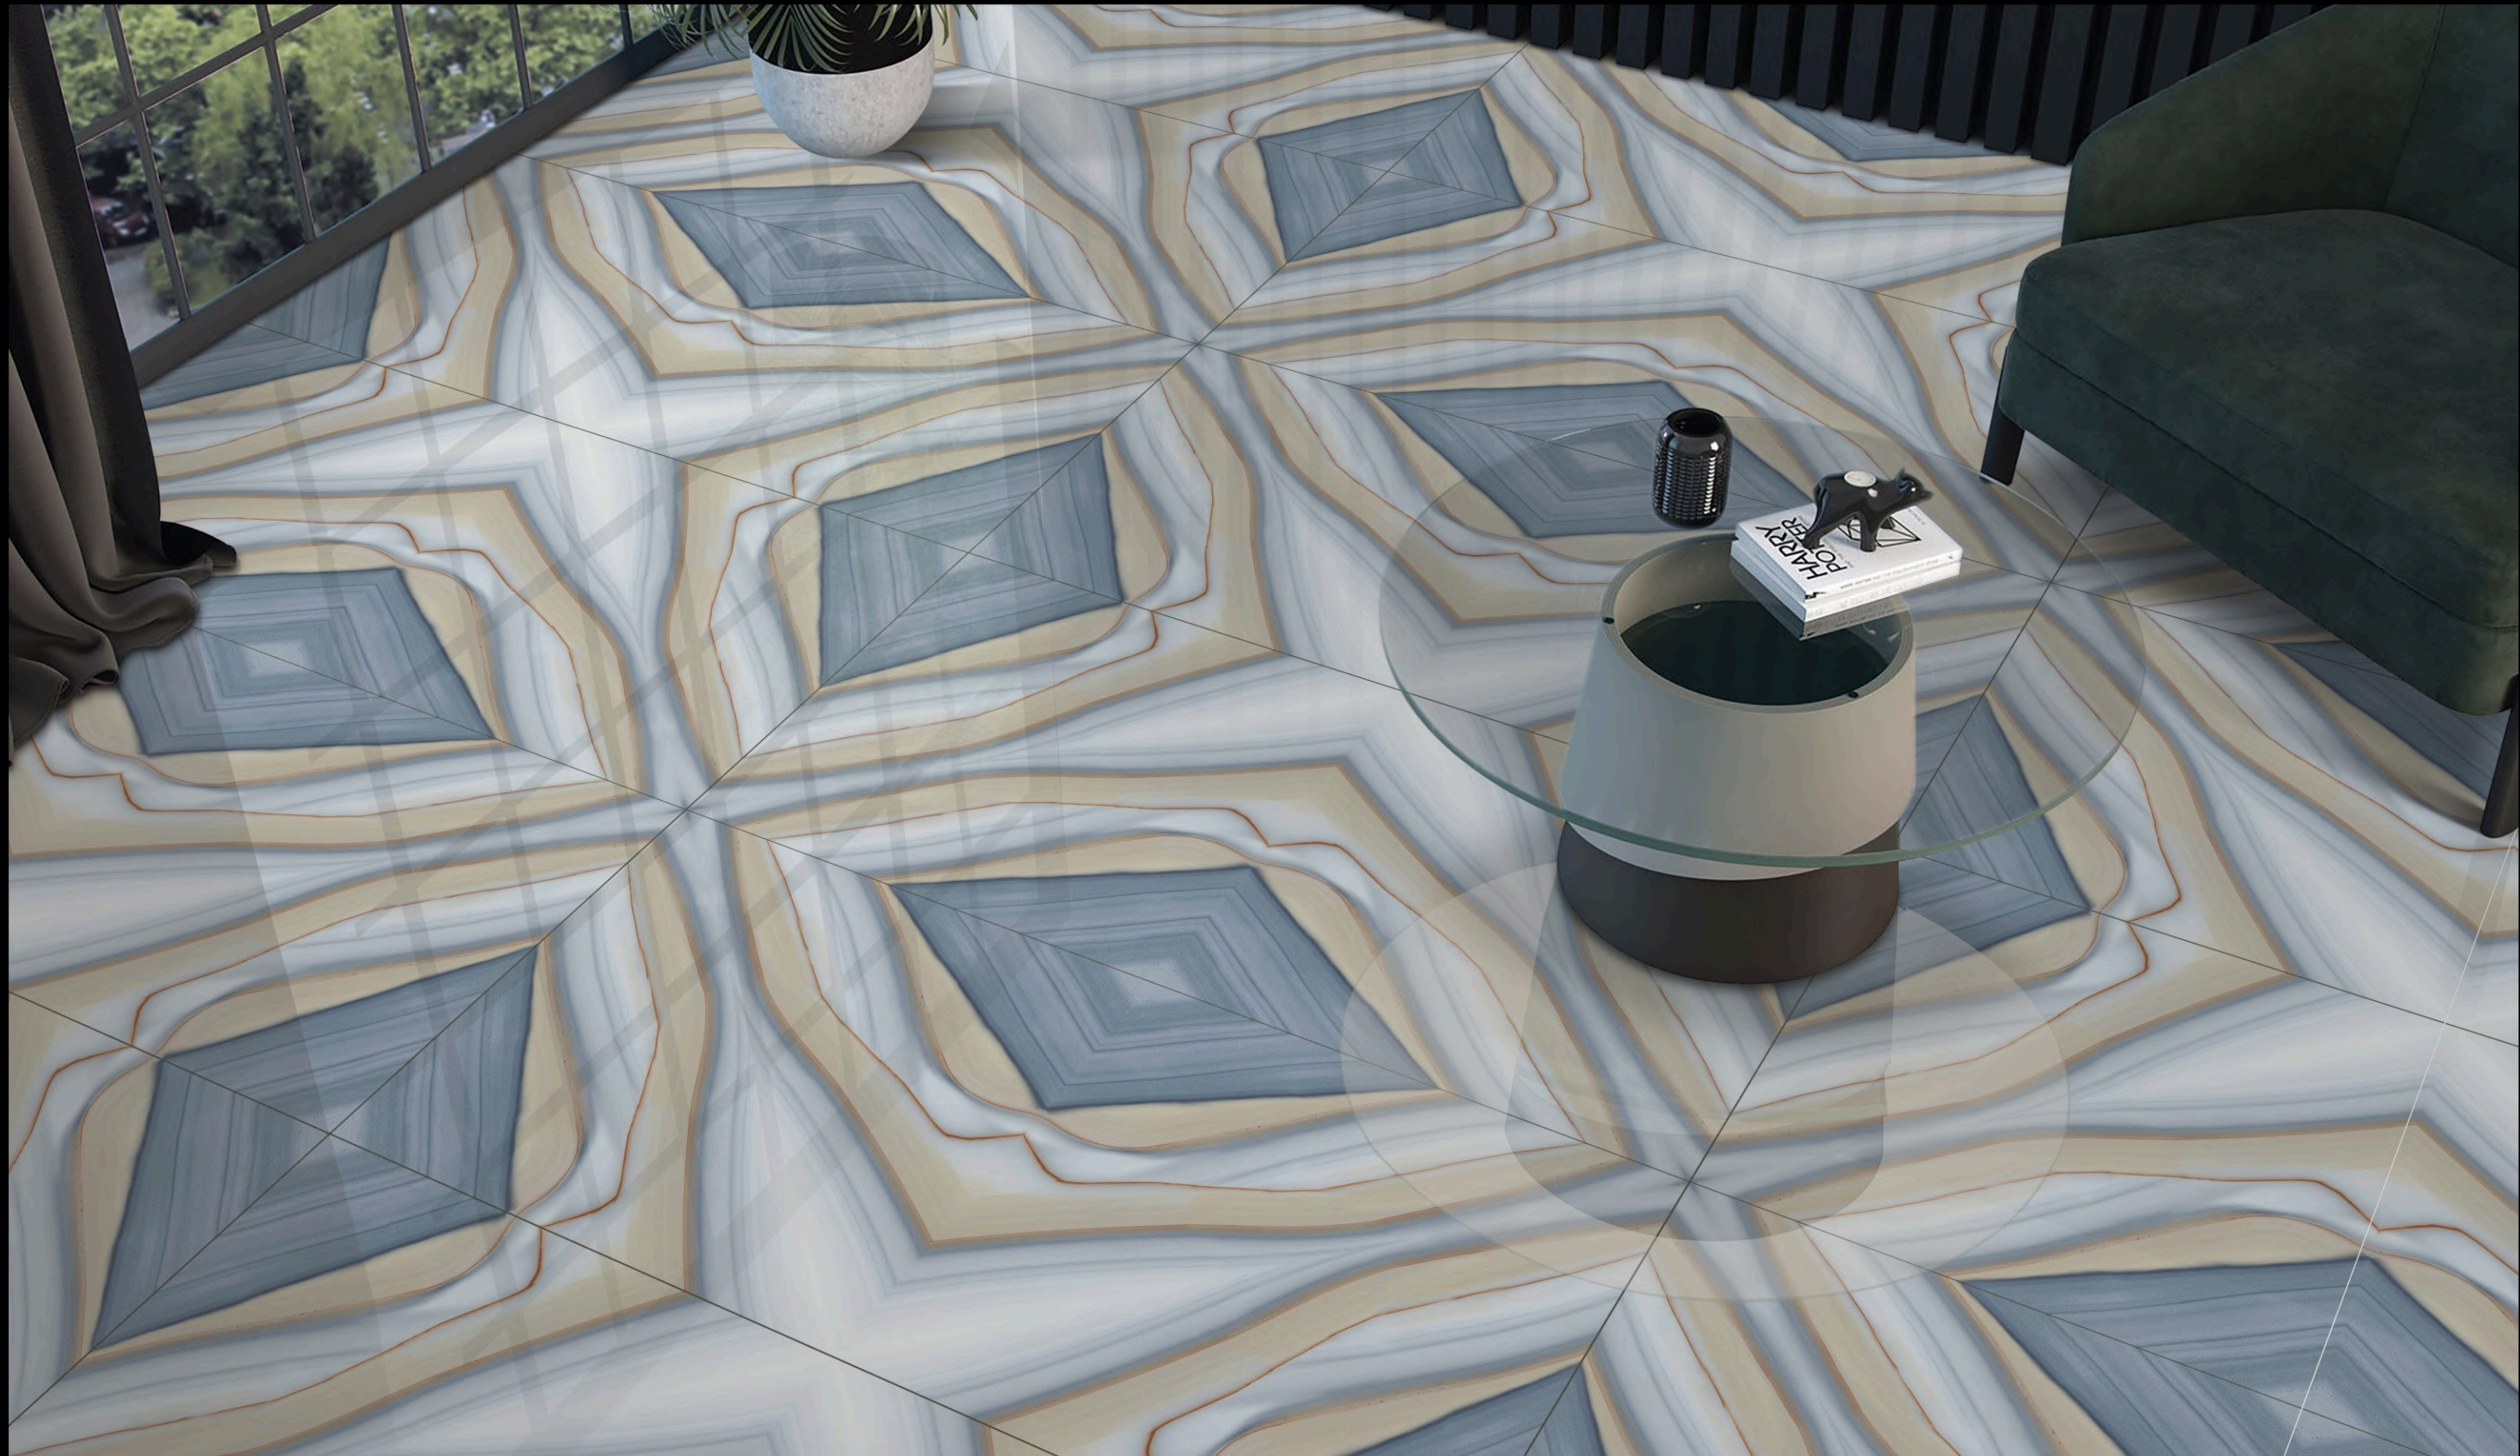

GLEZZE MIXY
600x1200mm | Glossy Finish