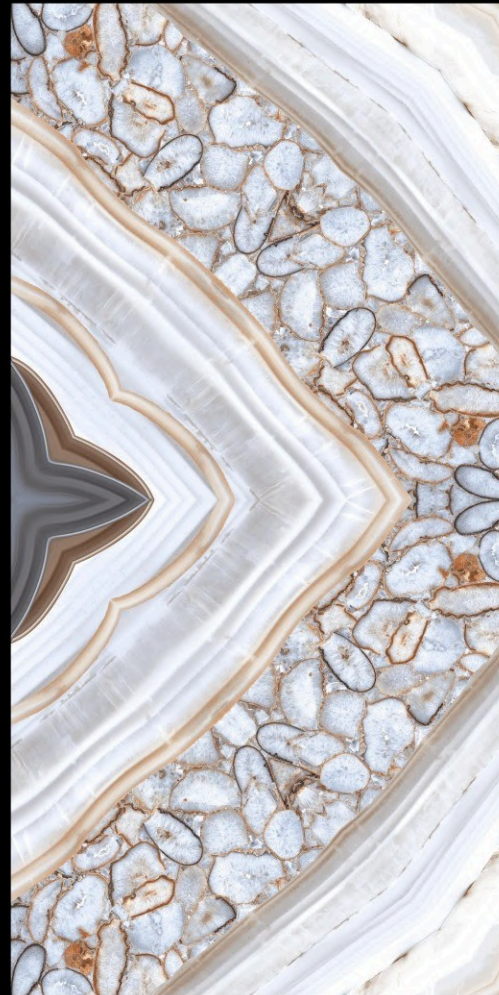

EARTH ONYX
600x1200mm | Glossy Finish

Bookmatch

COLLECTION

Name - **FARROW DESSERT**

Size - 600x1200mm

Available Finish - **Glossy**

Random - 1 faces

BACK TO
INDEX

FARROW DESSERT
600x1200mm | Glossy Finish

Bookmatch

COLLECTION

Name - **FARROW MUD**

Size - 600x1200mm

Available Finish - **Glossy**

Random - 1 faces

BACK TO
INDEX