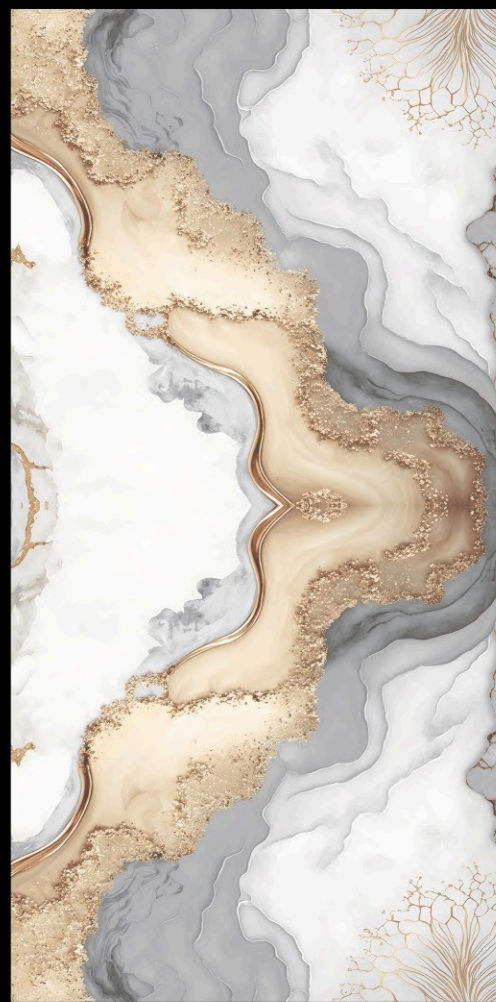

ELEVATE
YOUR INTERIORS
WITH THE
STUNNING
BOOKMATCH
TILES
TRENDS
2025

THE MOST
EXCITING
COLLECTION
600x1200mm

Worth
a look

"INSPIRATION
FOR YOUR
UPCOMING
INTERIOR
PROJECTS

Bookmatch

COLLECTION

The Bookmatch Series—a masterpiece of design inspired by nature's symmetry. Each tile is a canvas, merging intricate patterns to create a stunning mirror effect that transforms spaces into a work of art. Ideal for feature walls, flooring, or statement surfaces that offer flawless alignment, a luxurious finish, and versatility for residential and commercial applications alike.

FARROW DESERT

FARROW MUD

FENIX NATURAL

FENIX SQUARE

FRENCH NATURAL

GLEZZE MIXY

GRAVITAS MILKY

GRISE WHITE

LIVON WHITE

MATRIX SILVER

MODERN WHITE

ORBICO

RAW BLUE

RIGATO PEARL

TIERRA ONYX

TORONTO SQUARE

ULTIMO AQUA

Bookmatch

COLLECTION

Name - **CAIRO MIXY**

Size - 600x1200mm

Available Finish - **Glossy**

Random - 1 faces

BACK TO
INDEX