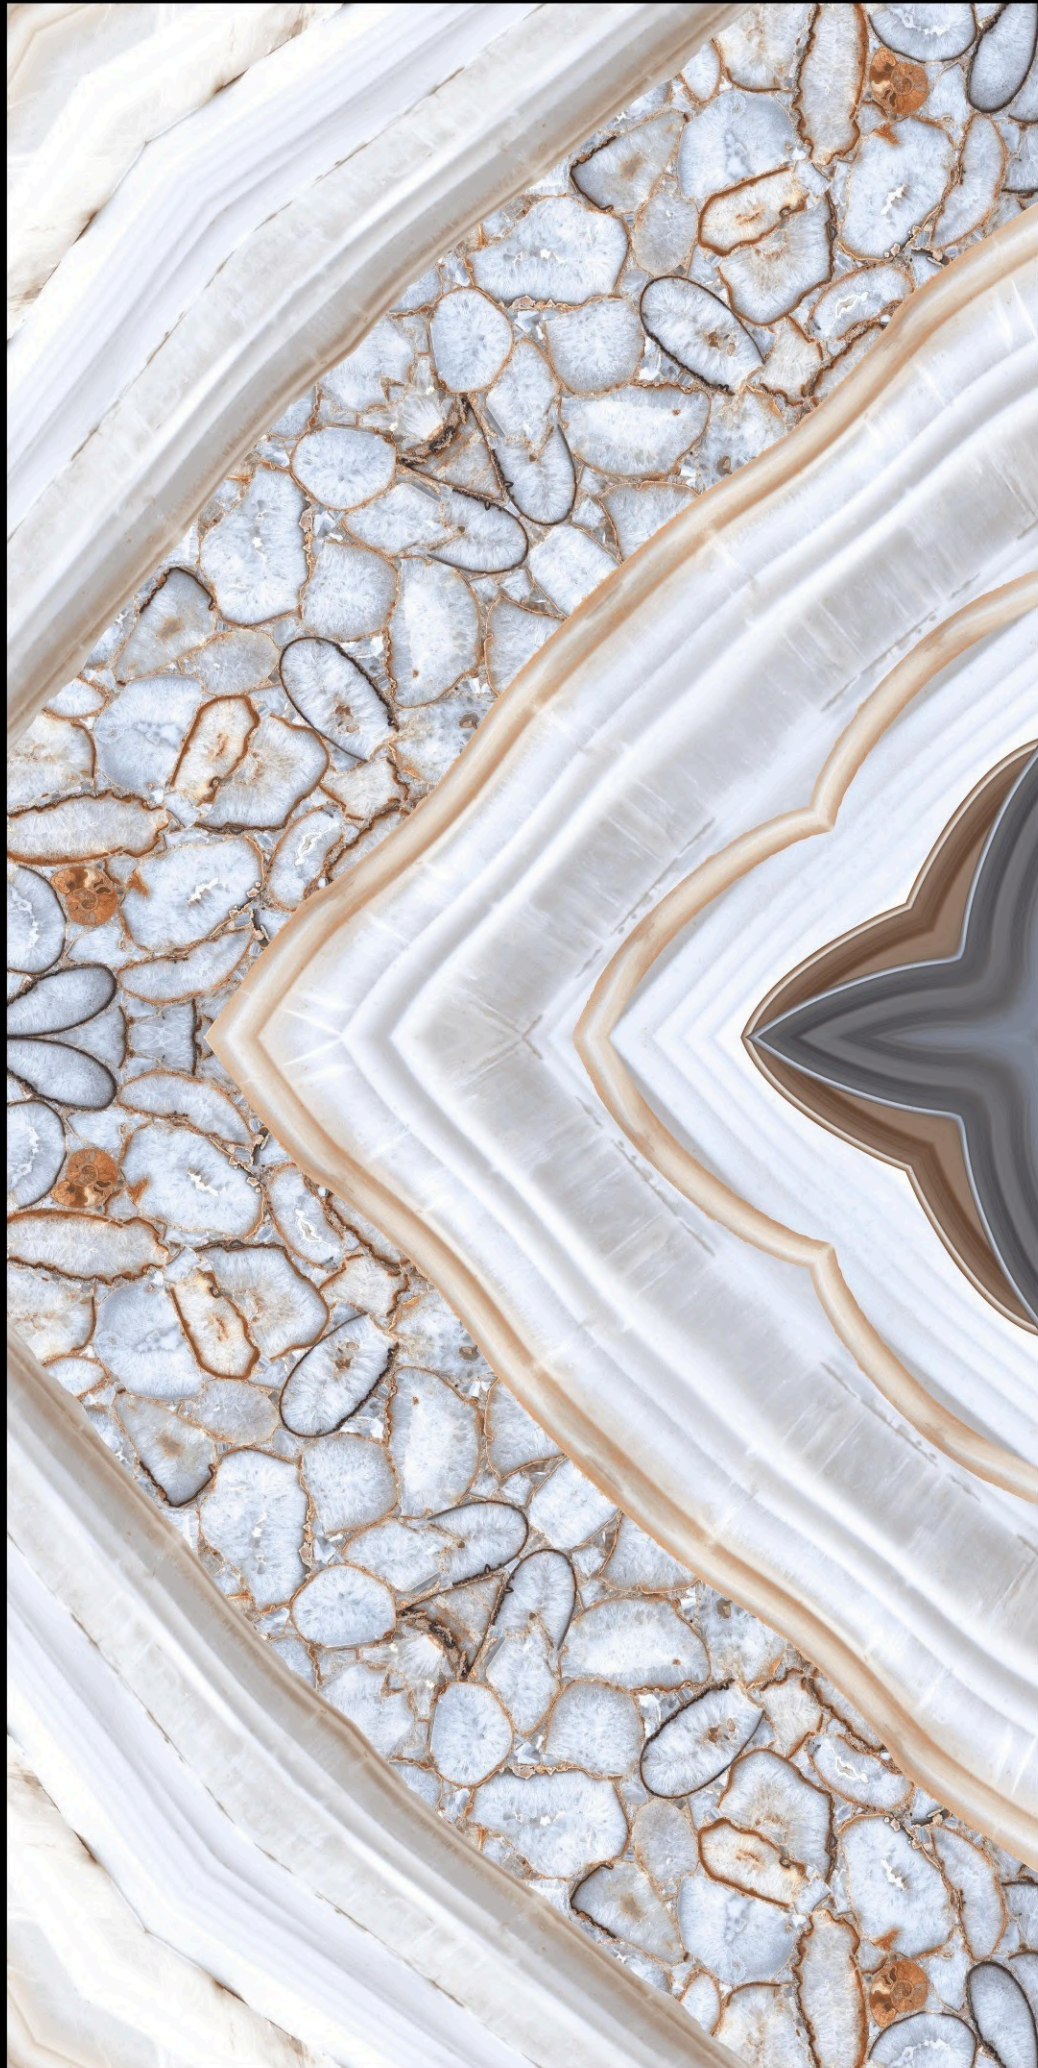

EARTH ONYX
600x1200mm | Glossy Finish

Bookmatch

COLLECTION

Name - **FARROW DESSERT**

Size - 600x1200mm

Available Finish - **Glossy**

Random - 1 faces

BACK TO
INDEX

FARROW DESSERT
600x1200mm | Glossy Finish

Bookmatch

COLLECTION

Name - **FARROW MUD**

Size - 600x1200mm

Available Finish - **Glossy**

Random - 1 faces

BACK TO
INDEX