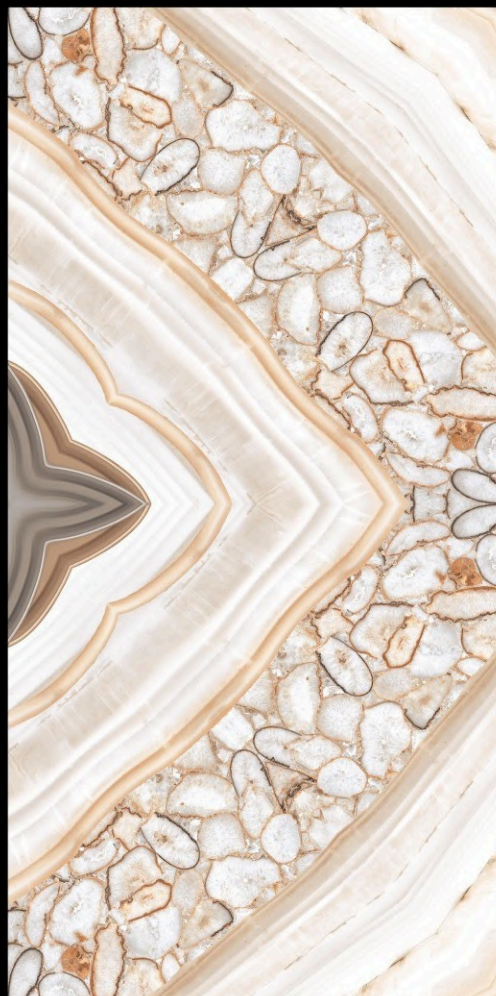

CAIRO MIXY
600x1200mm | Glossy Finish

Bookmatch

COLLECTION

Name - **EARTH ONYX**

Size - 600x1200mm

Available Finish - **Glossy**

Random - 1 faces

BACK TO
INDEX

EARTH ONYX
600x1200mm | Glossy Finish

Bookmatch

COLLECTION

Name - **FARROW DESSERT**

Size - 600x1200mm

Available Finish - **Glossy**

Random - 1 faces

BACK TO
INDEX

FARROW DESSERT
600x1200mm | Glossy Finish

Bookmatch

COLLECTION

Name - **FARROW MUD**

Size - 600x1200mm

Available Finish - **Glossy**

Random - 1 faces

BACK TO
INDEX