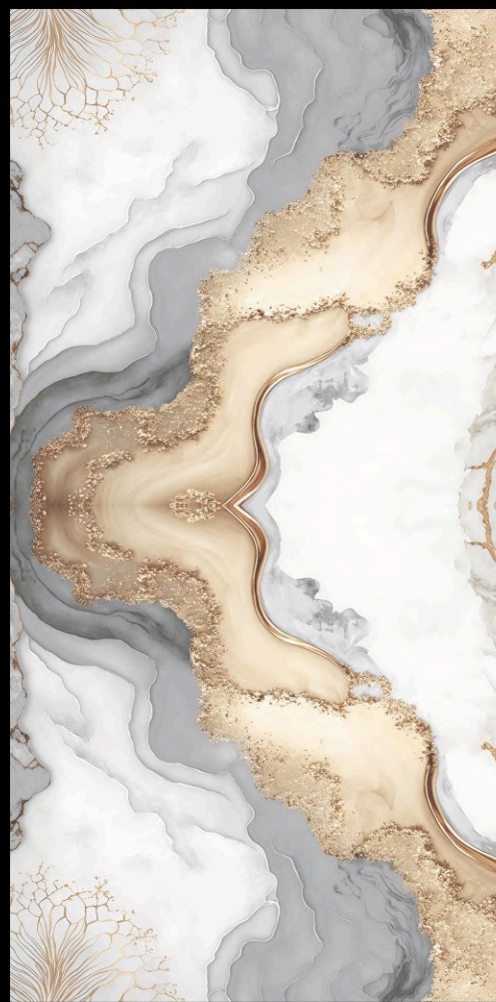

Bookmatch

COLLECTION

Name - **CAIRO MIXY**

Size - 600x1200mm

Available Finish - **Glossy**

Random - 1 faces

BACK TO
INDEX