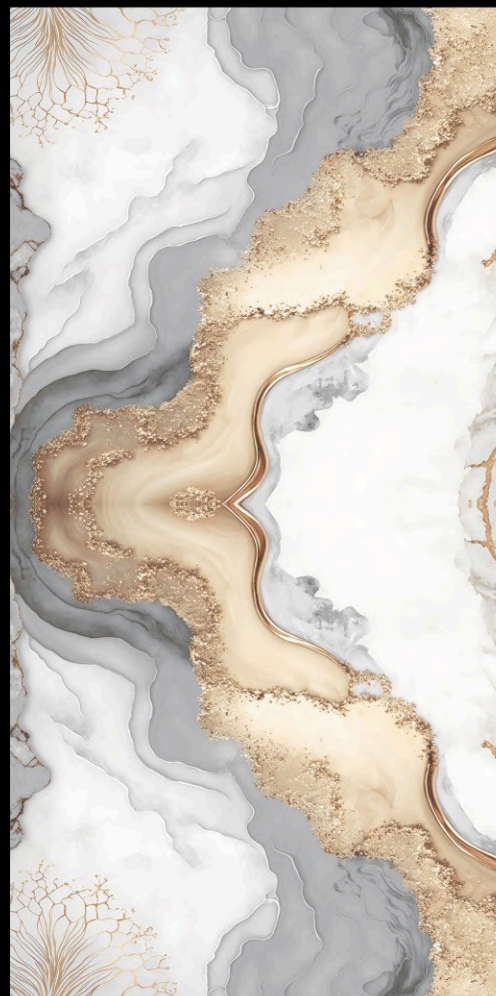

Bookmatch

COLLECTION

Name - **CAIRO MIXY**

Size - 600x1200mm

Available Finish - **Glossy**

Random - 1 faces

BACK TO
INDEX