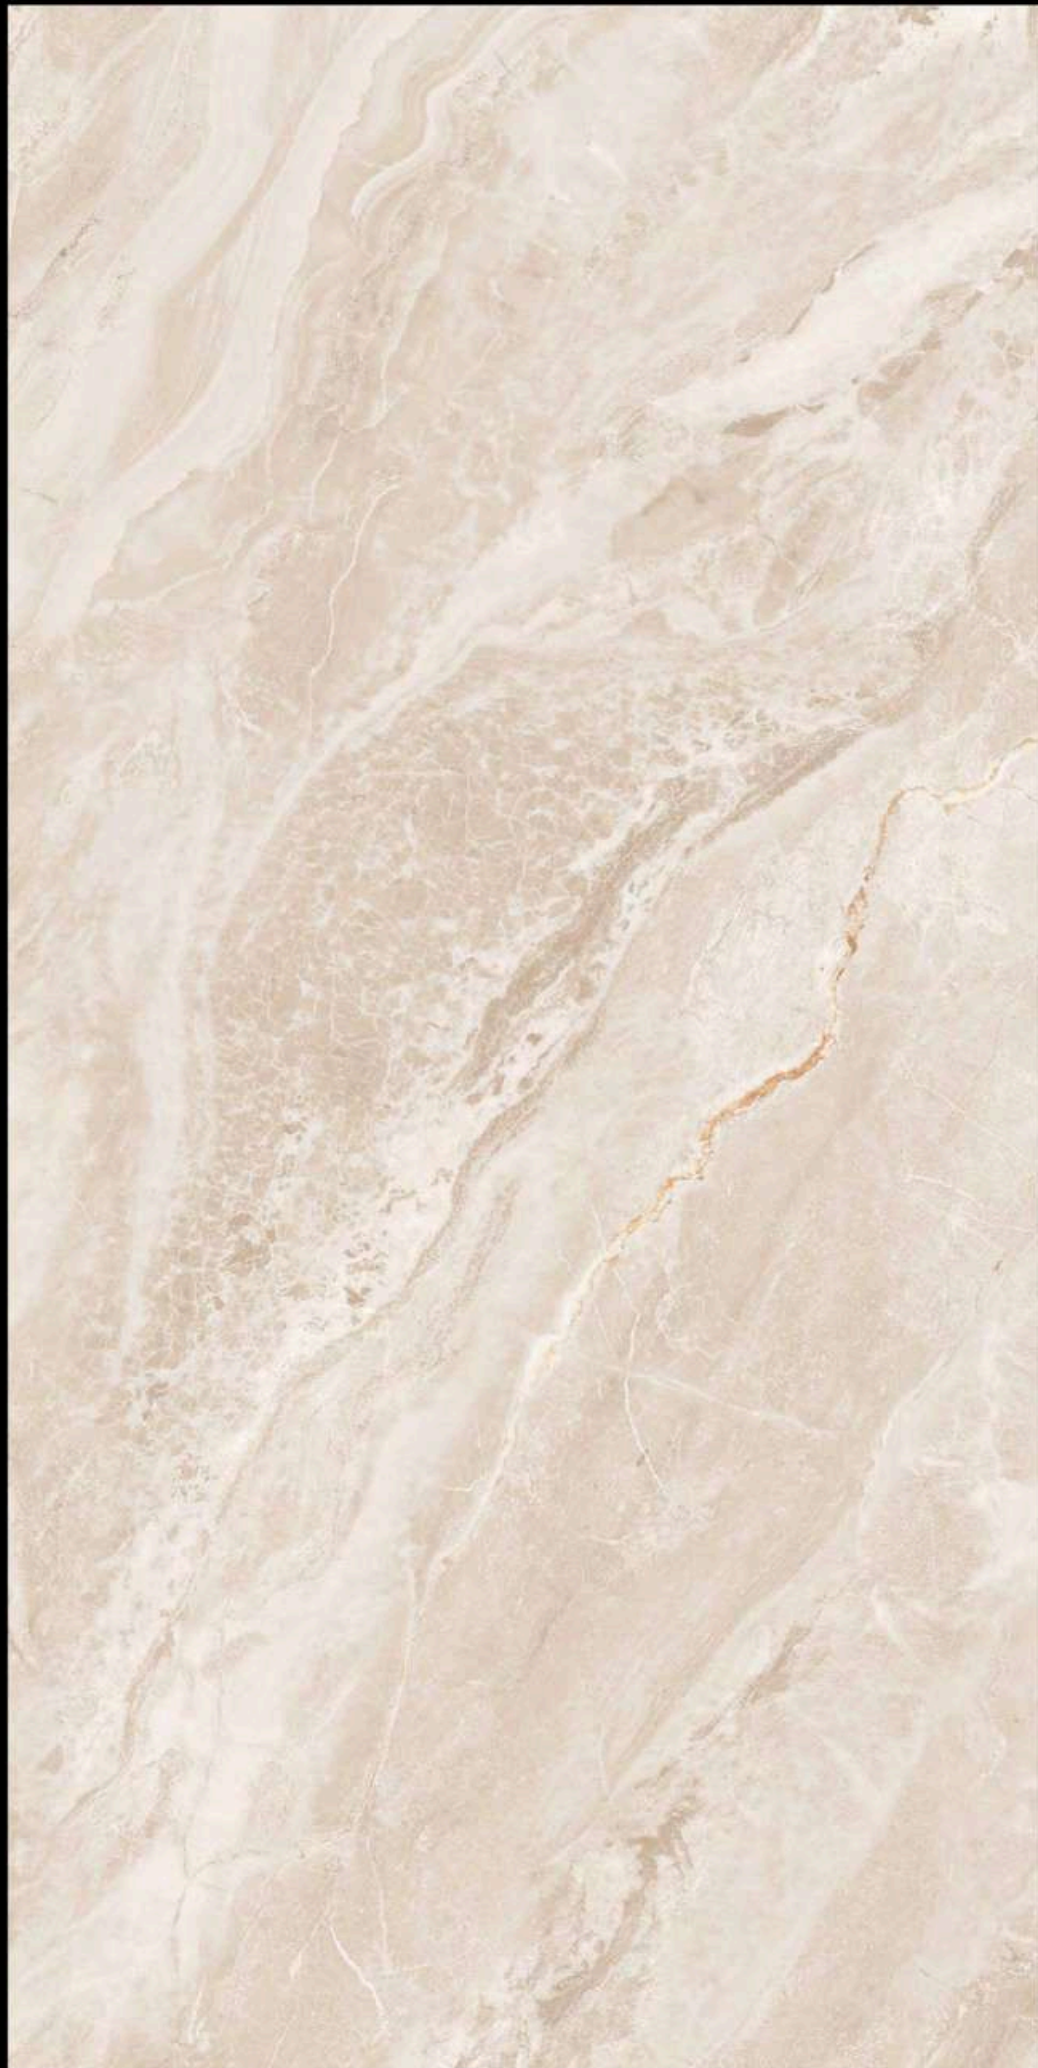

Size - 600x1200mm

Available Finish - **Glossy**

Random - 4 faces

[BACK TO
INDEX](#)

GENESIS CHARCOAL
600x1200mm | Glossy Finish

luxorio
COLLECTION

Name - **GENESIS CREAMA**

Size - 600x1200mm