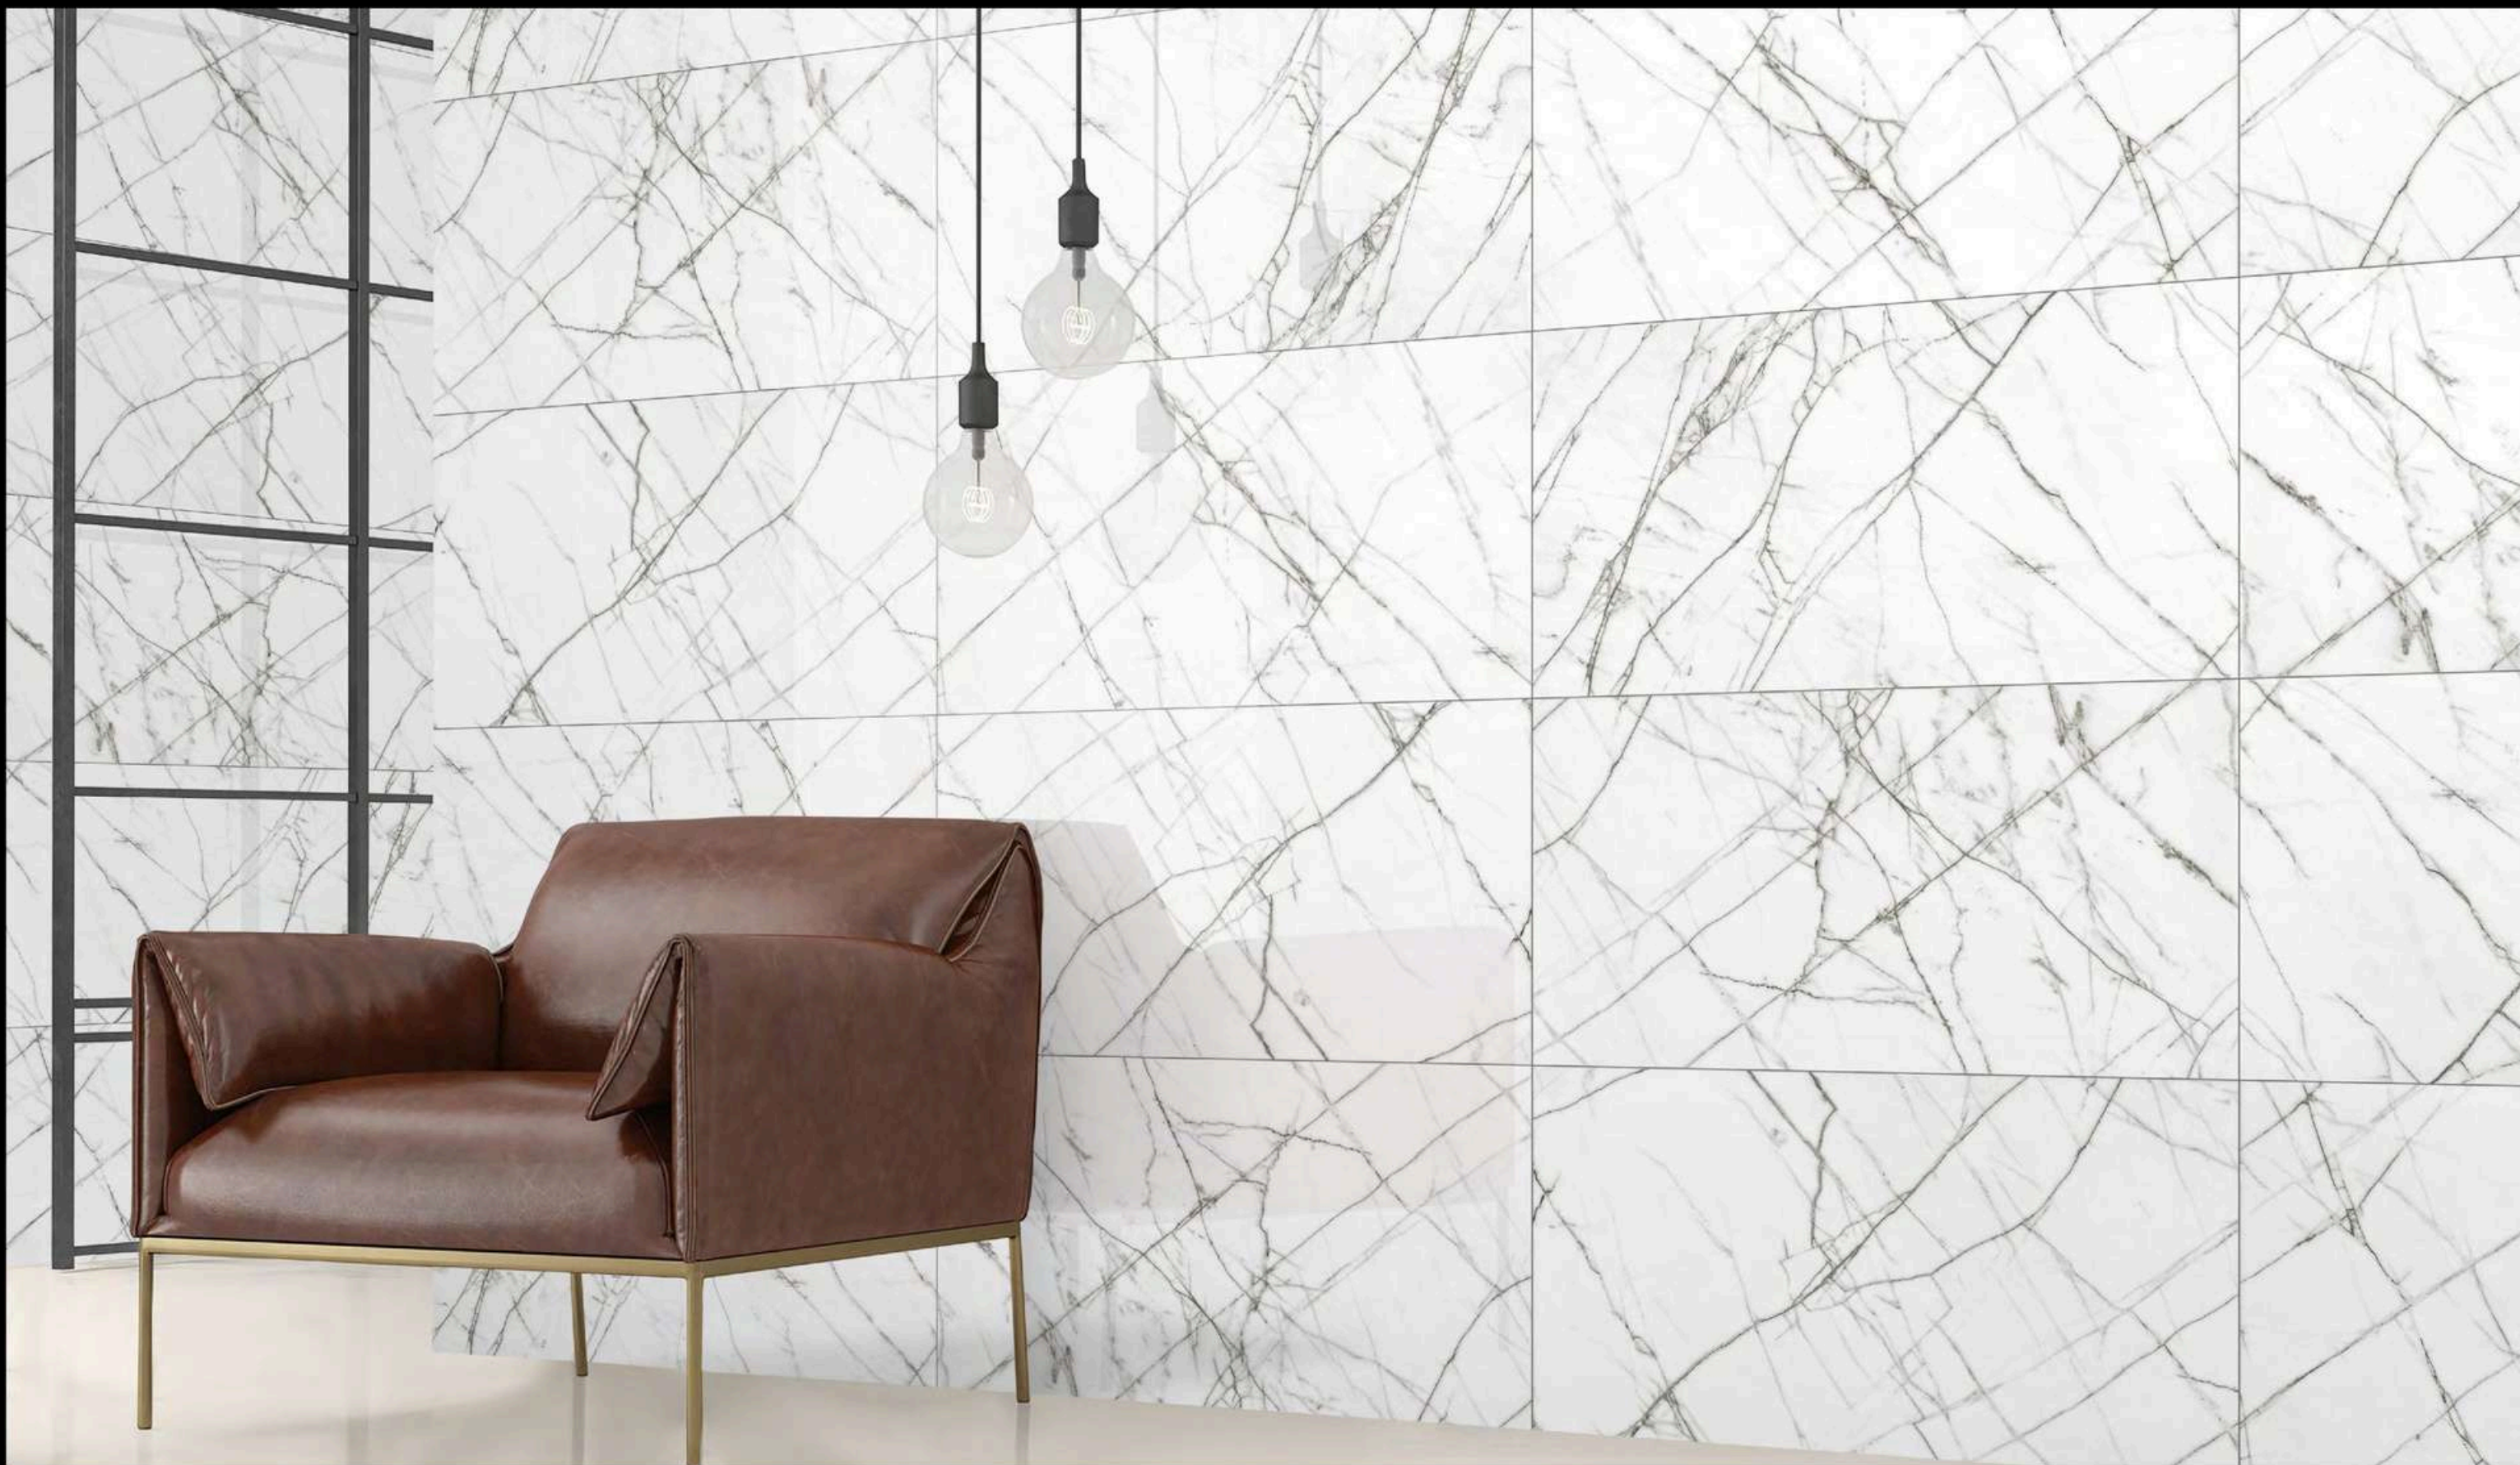

luxorio
COLLECTION

Name - **ROCCA WHITE**

Size - 600x1200mm

Available Finish - **Glossy**

Random - 4 faces

BACK TO
INDEX

ROCCA WHITE
600x1200mm | Glossy Finish

luxorio
COLLECTION