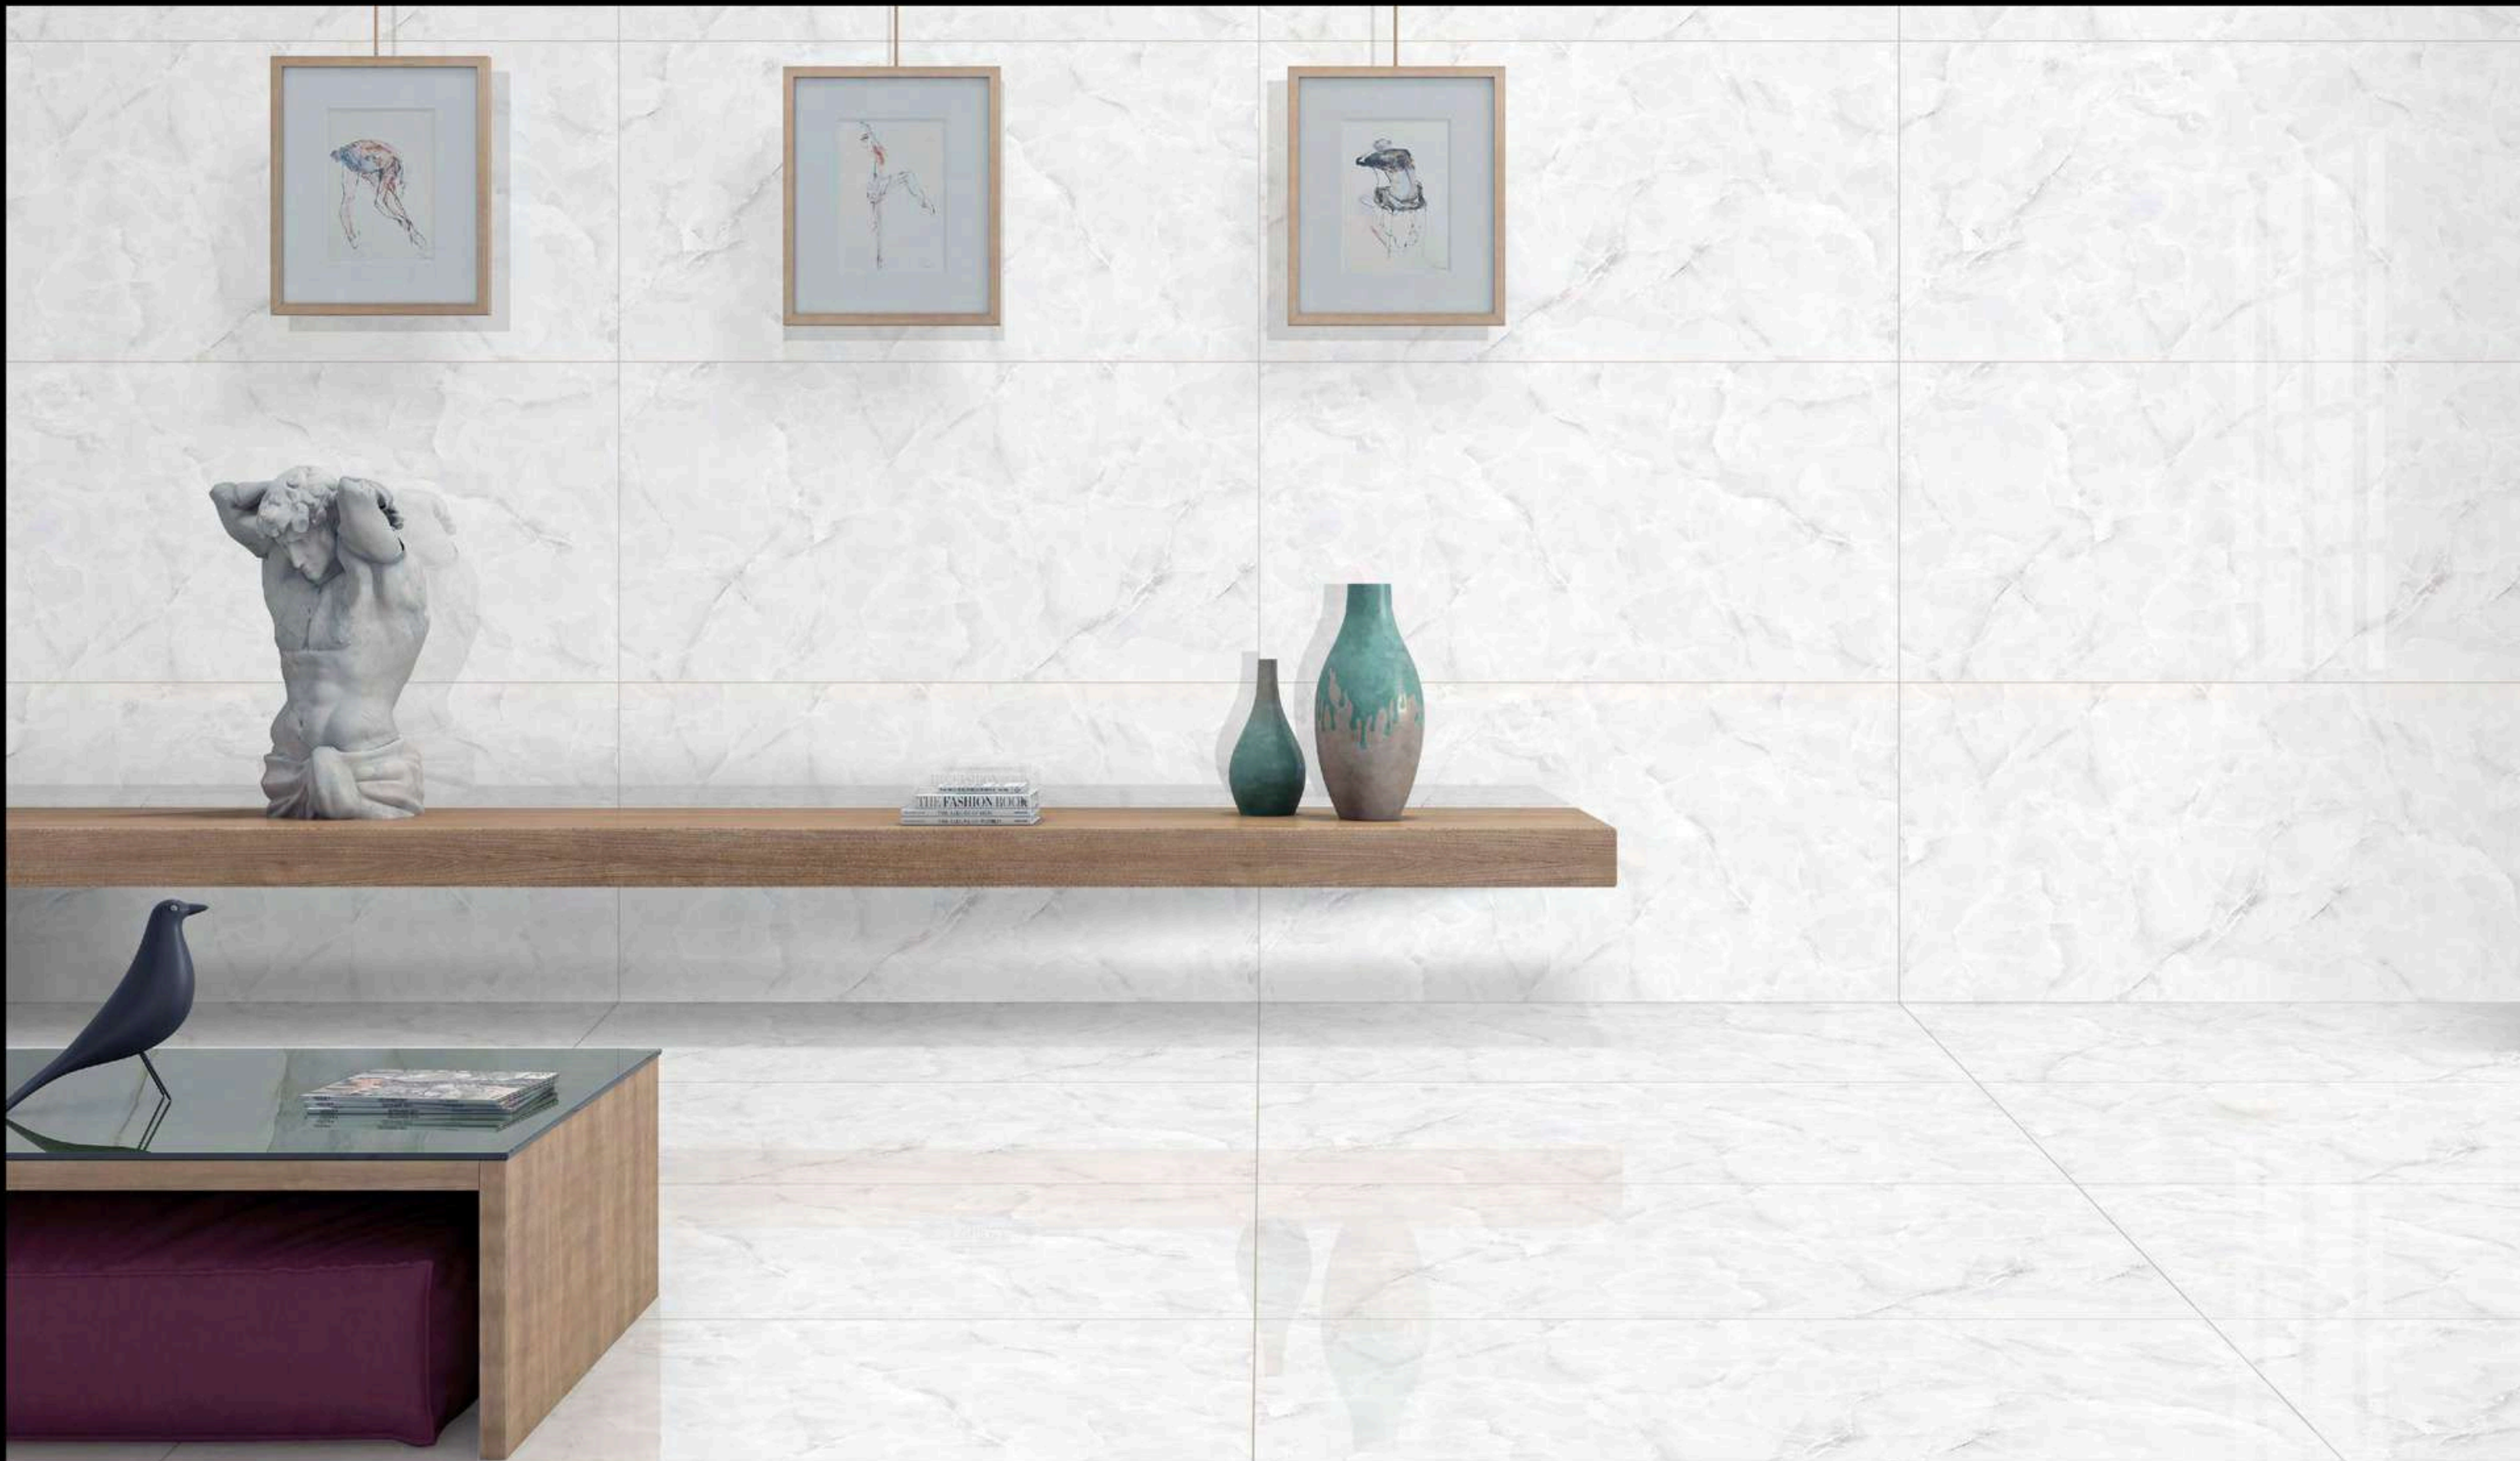

Size - 600x1200mm

Available Finish - **Glossy**

Random - 4 faces

BACK TO
INDEX

MAJESTIC ONYX BIANCO

600x1200mm | Glossy Finish

luxorio
COLLECTION

Name - **MARBELLA**