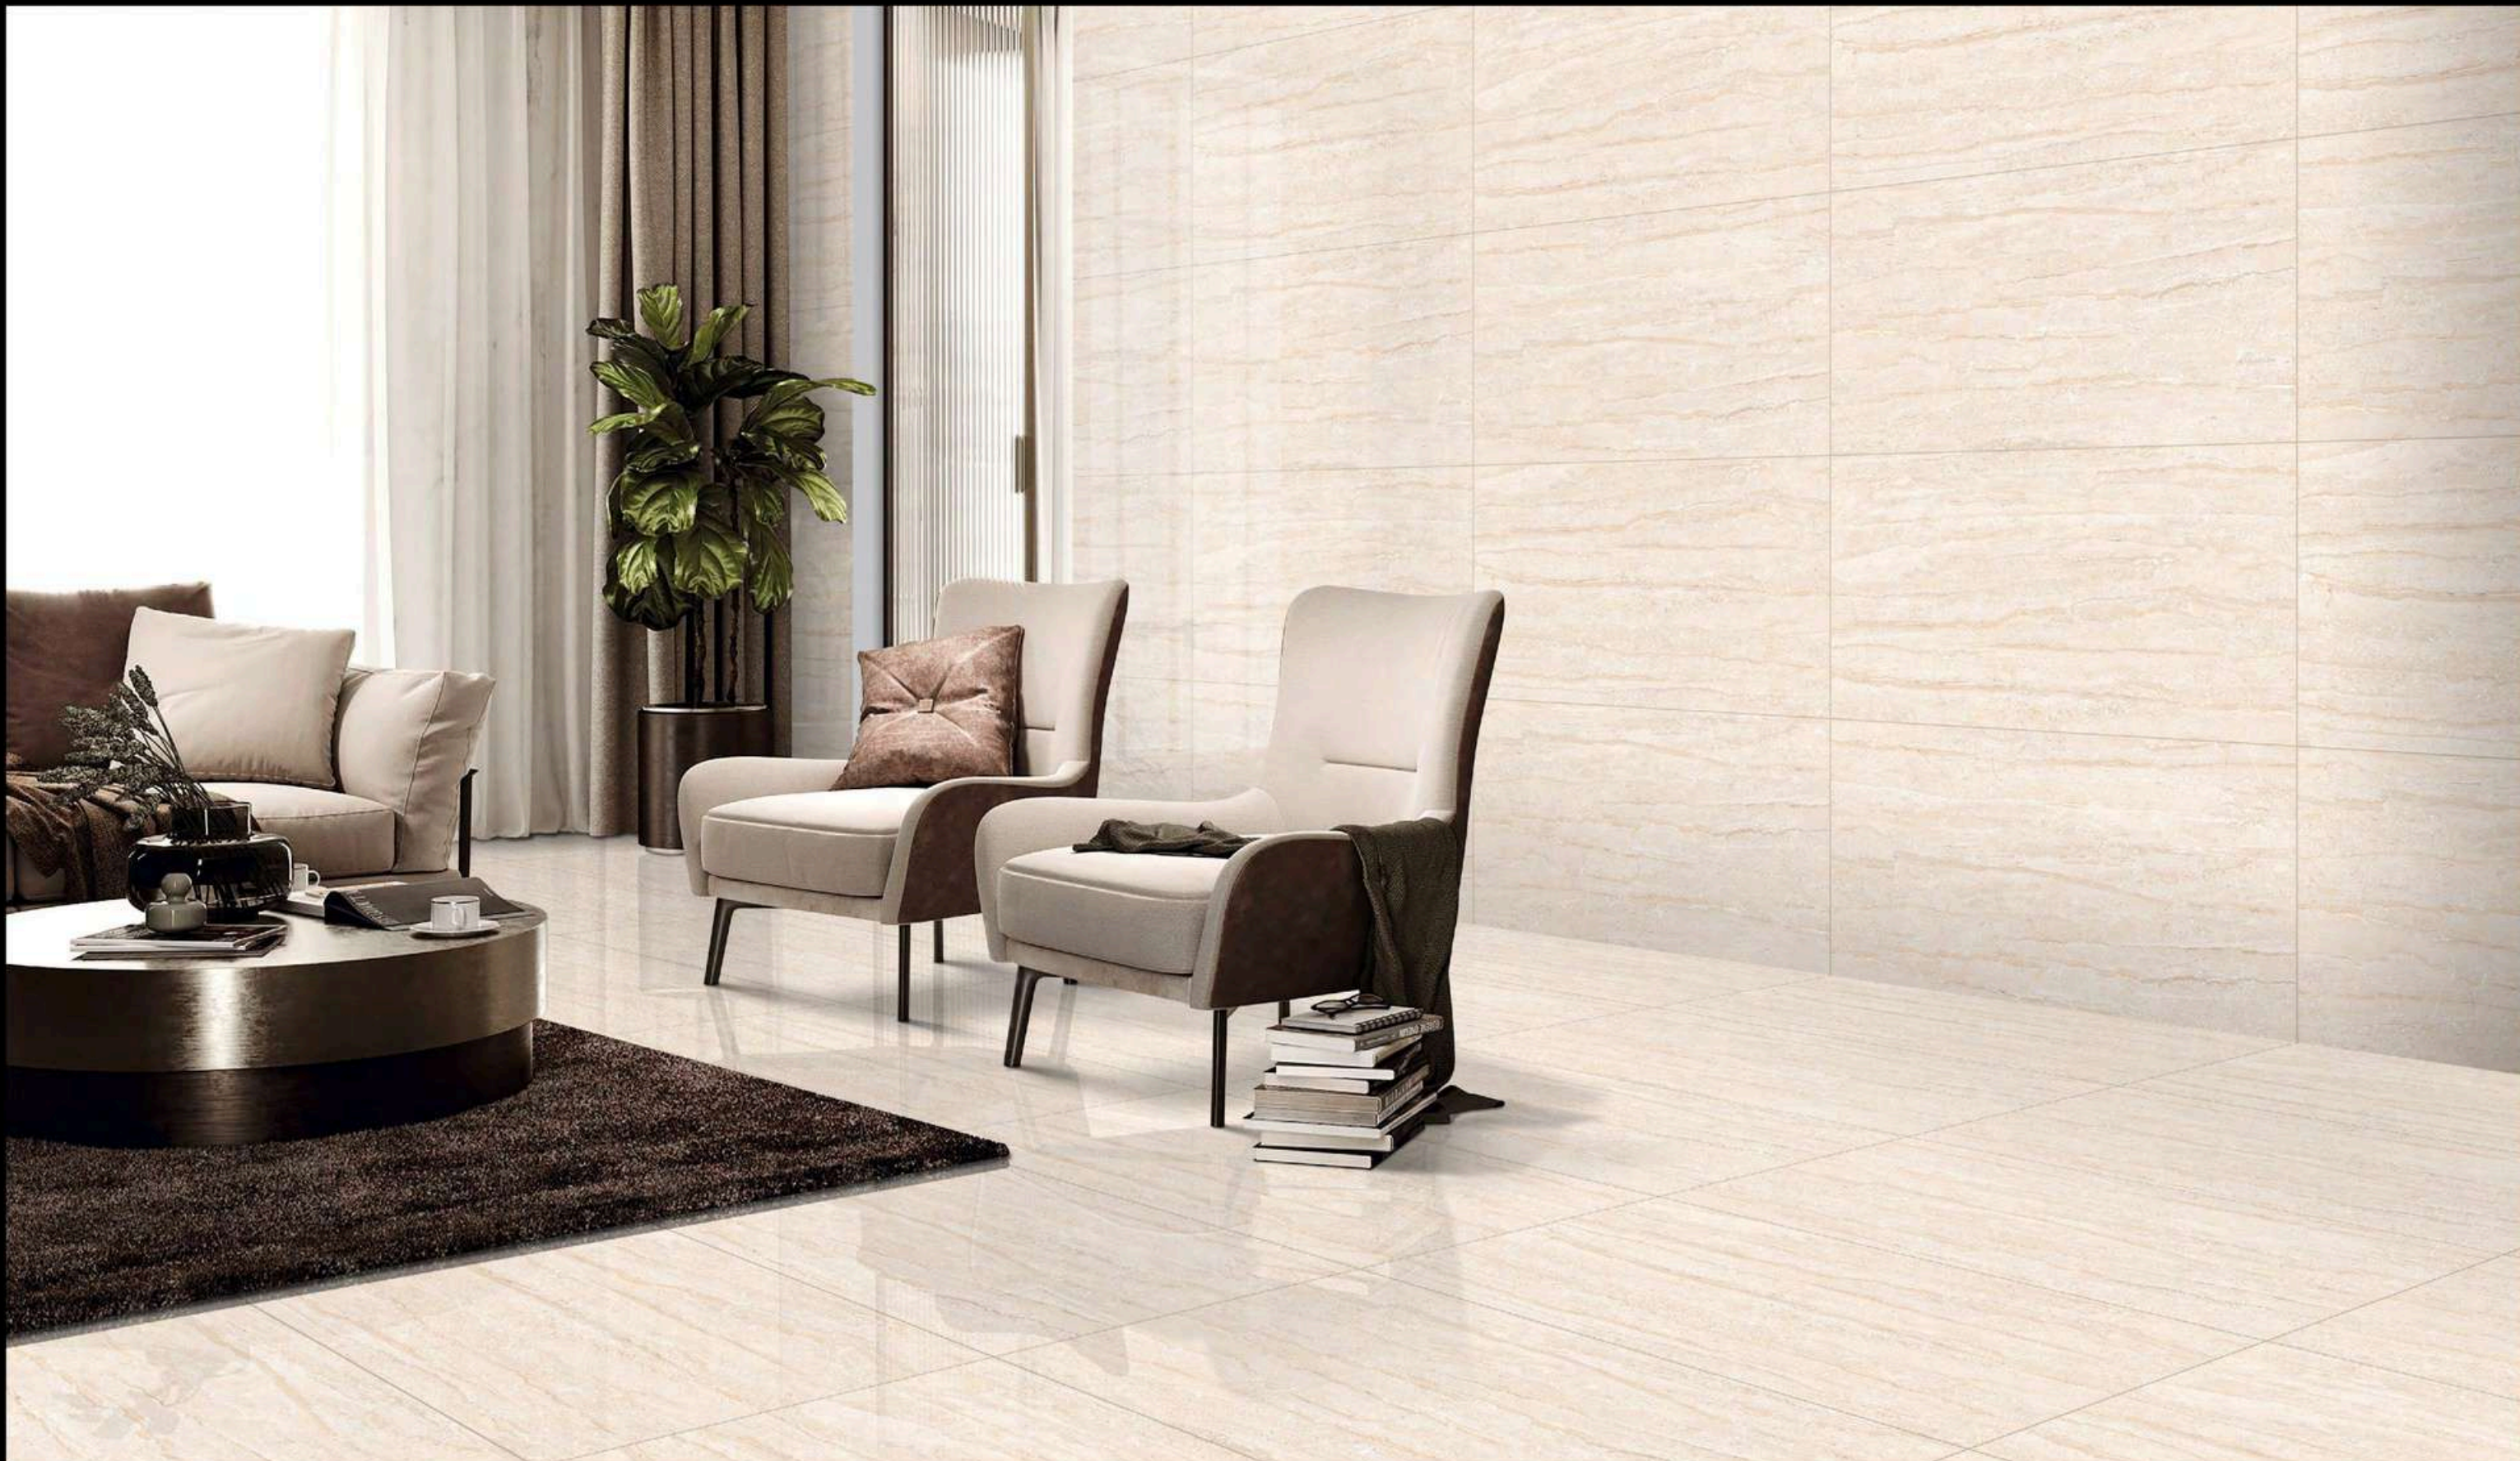

LONDON MARFIL
600x1200mm | Glossy Finish

luxorio
COLLECTION

Name - **LUNETTA BEIGE**

Size - 600x1200mm

Available Finish - **Glossy**

Random - 4 faces

BACK TO
INDEX

LUNETTA BEIGE
600x1200mm | Glossy Finish