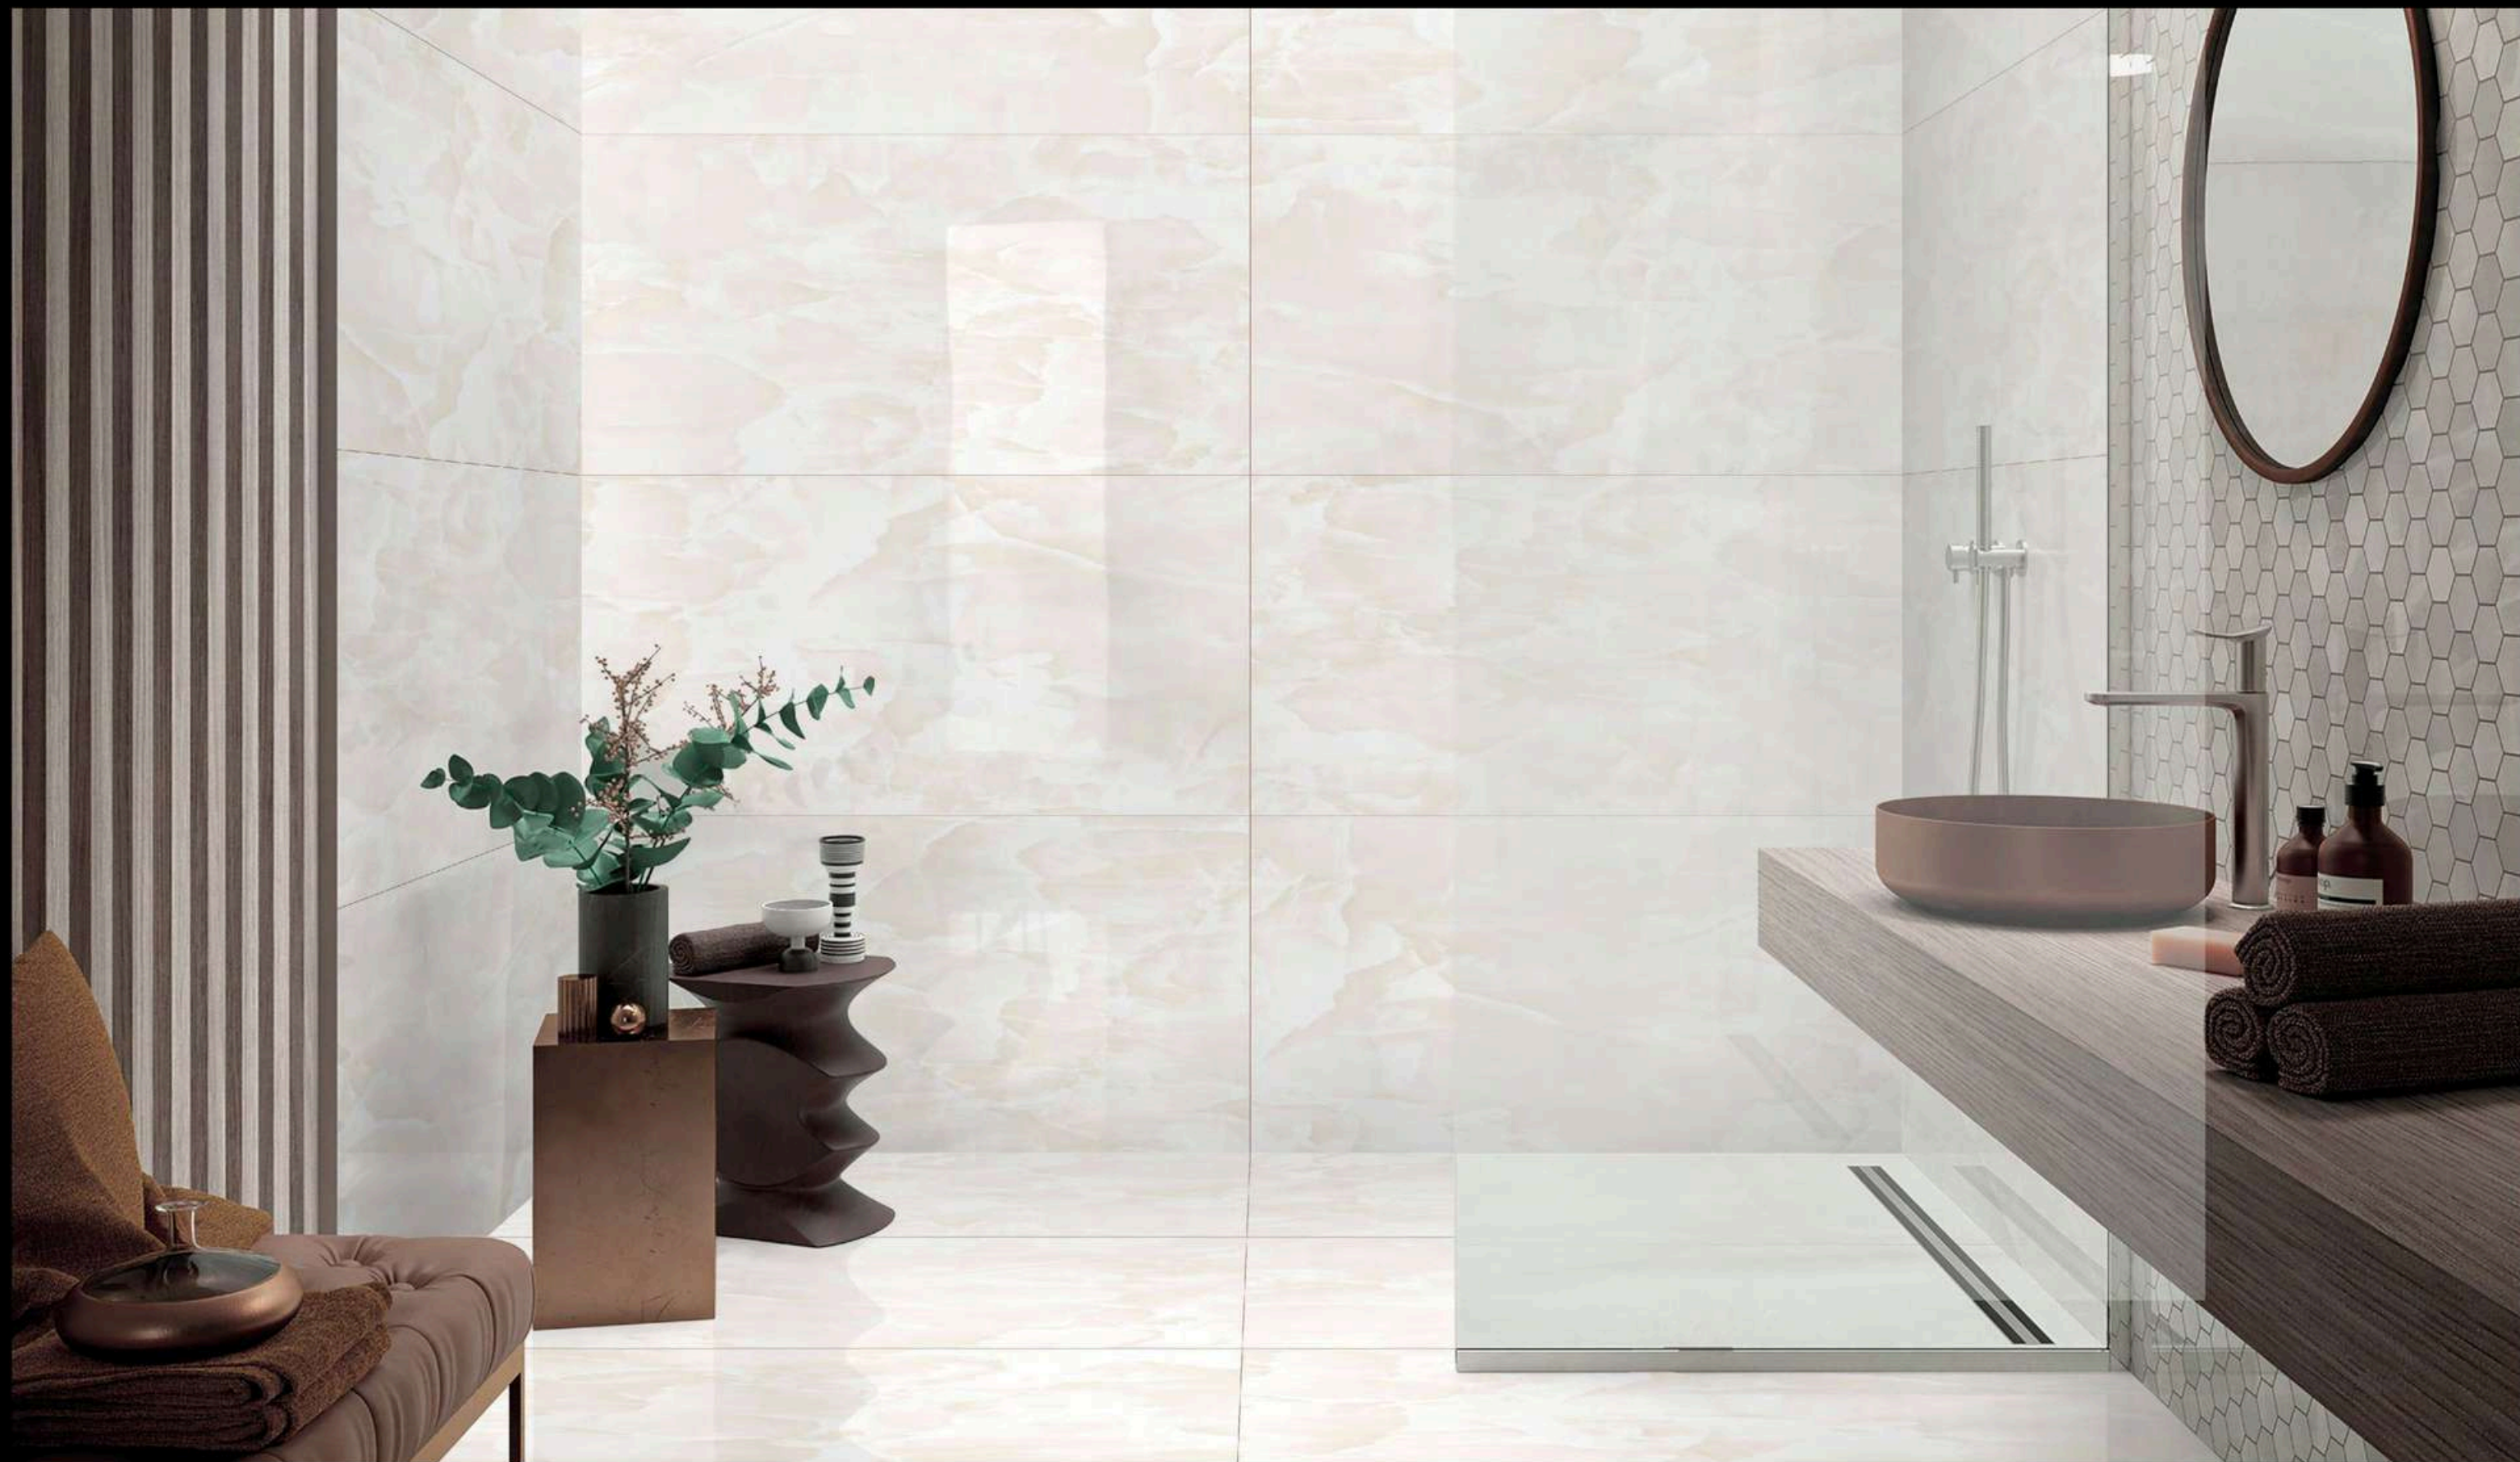

LOGGE BEIGE
600x1200mm | Glossy Finish