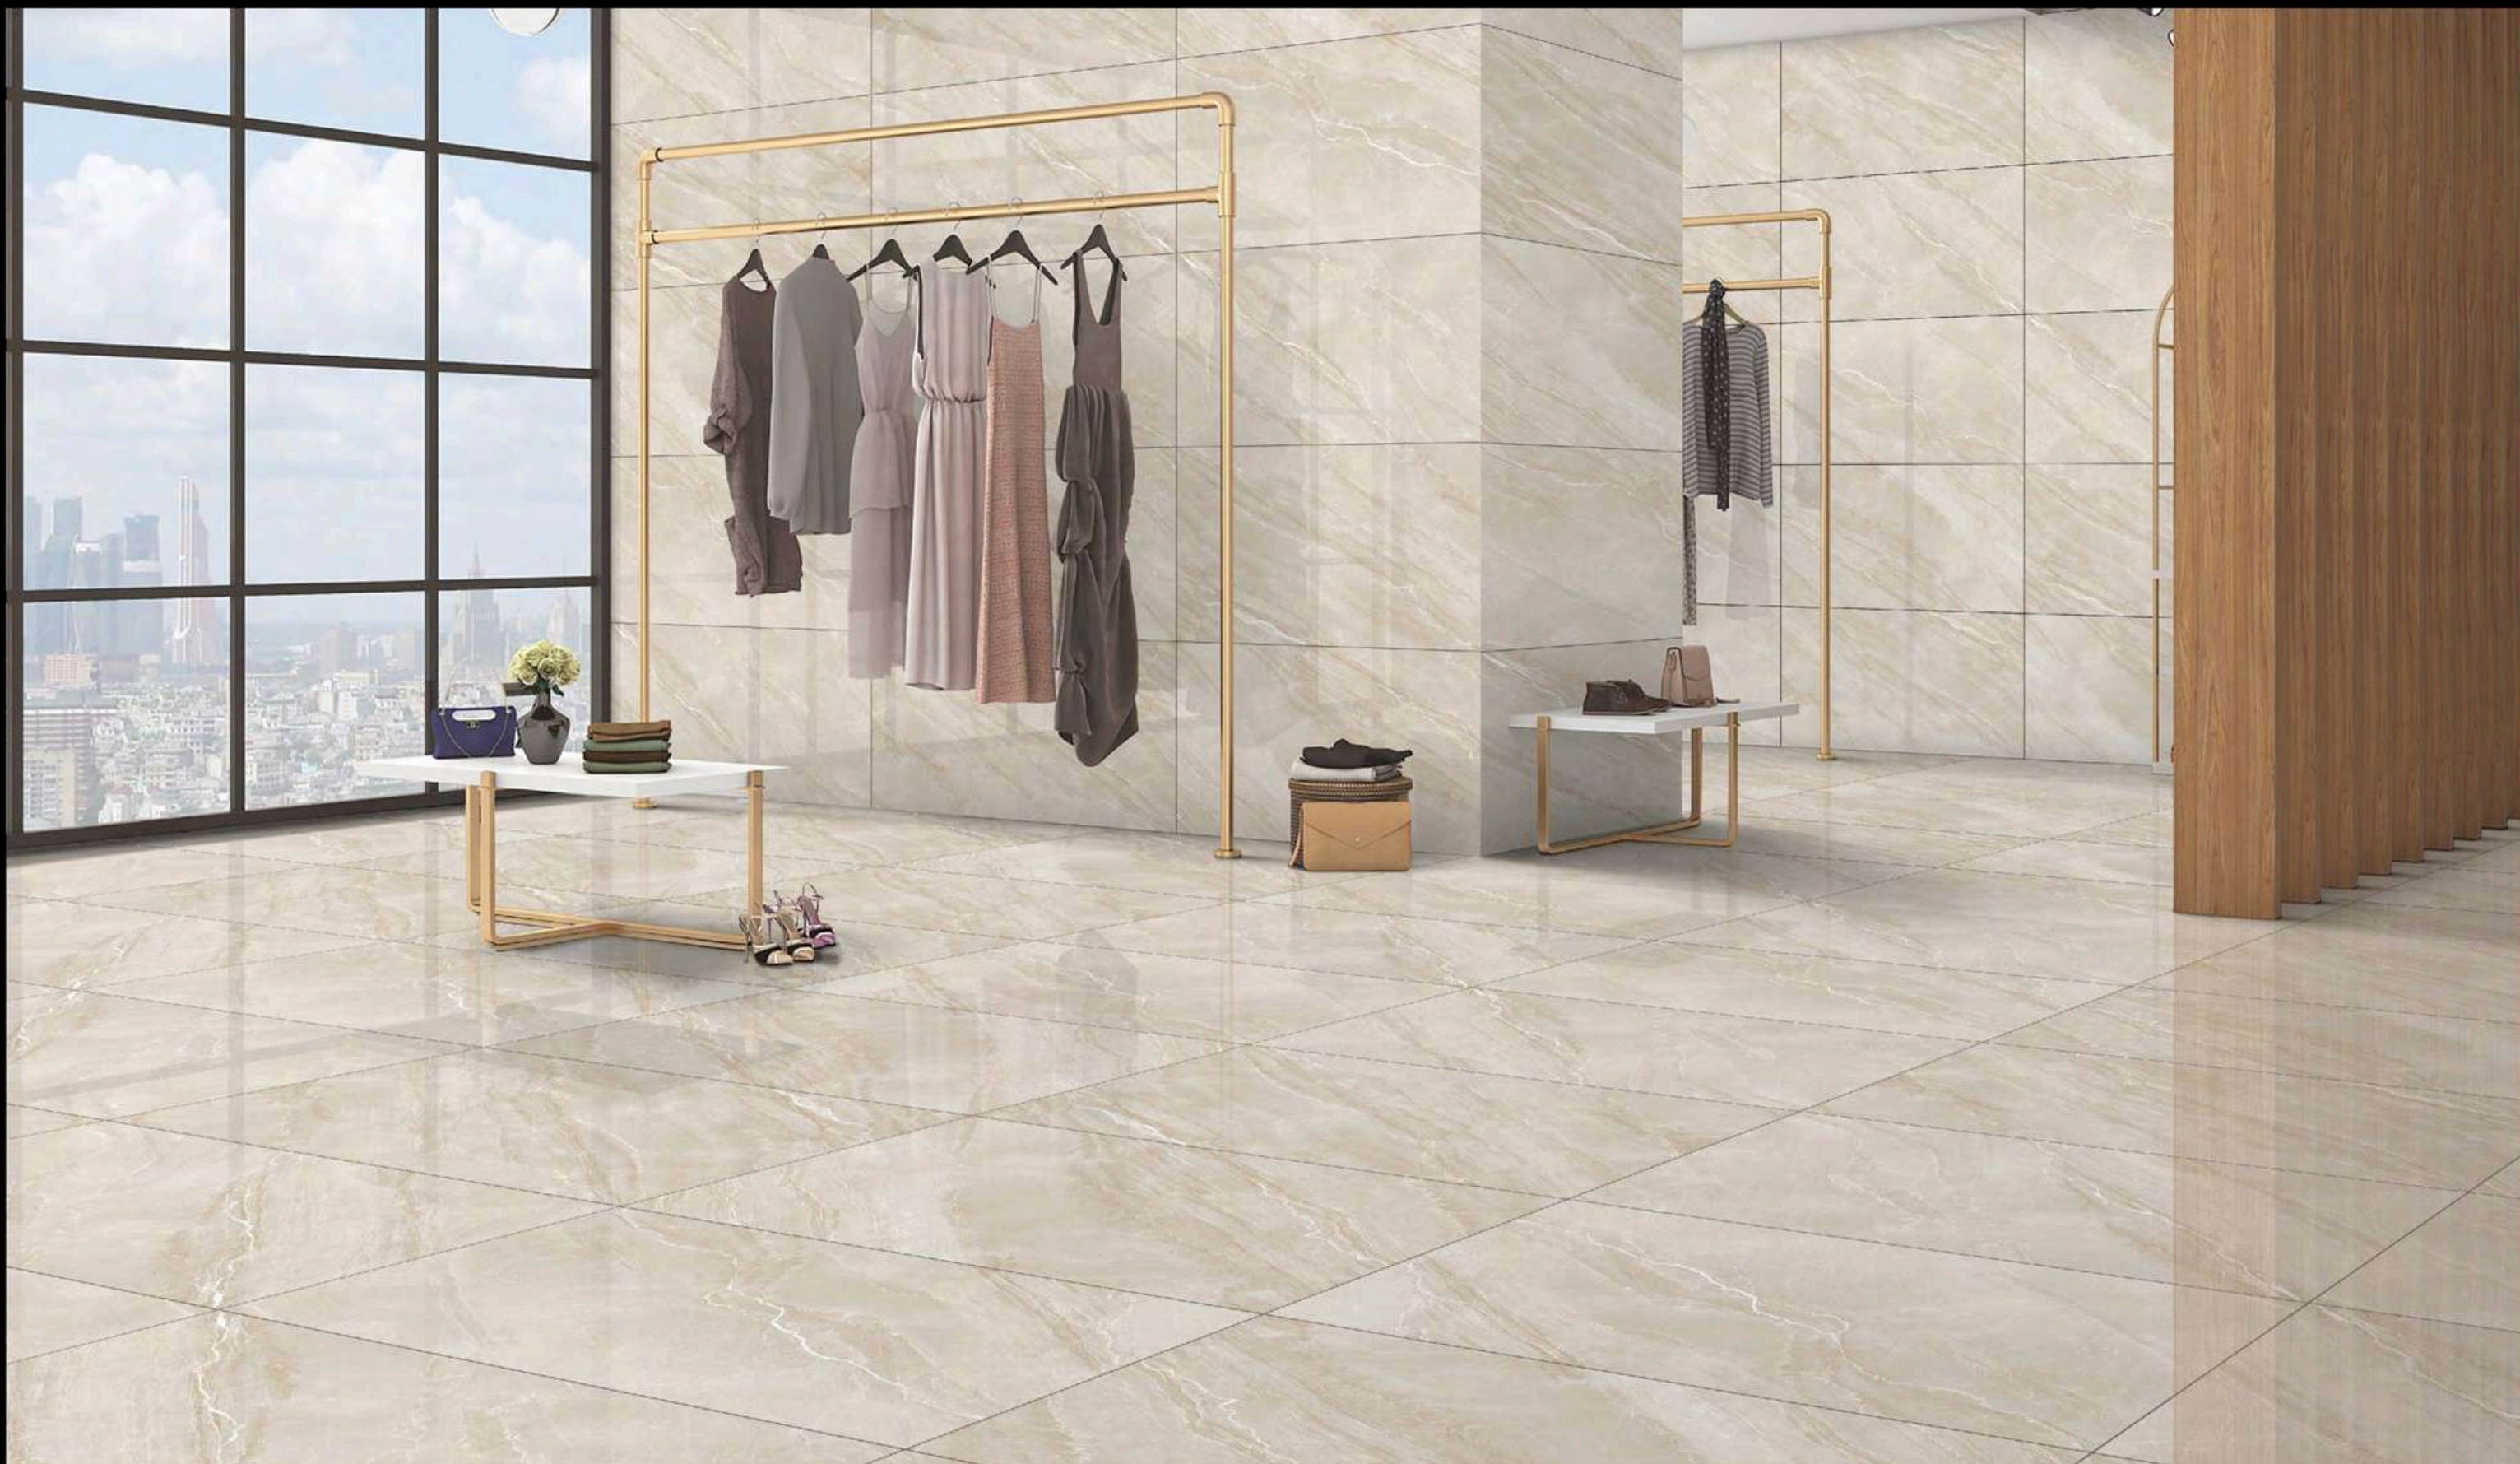

LINTON VENICE
600x1200mm | Glossy Finish