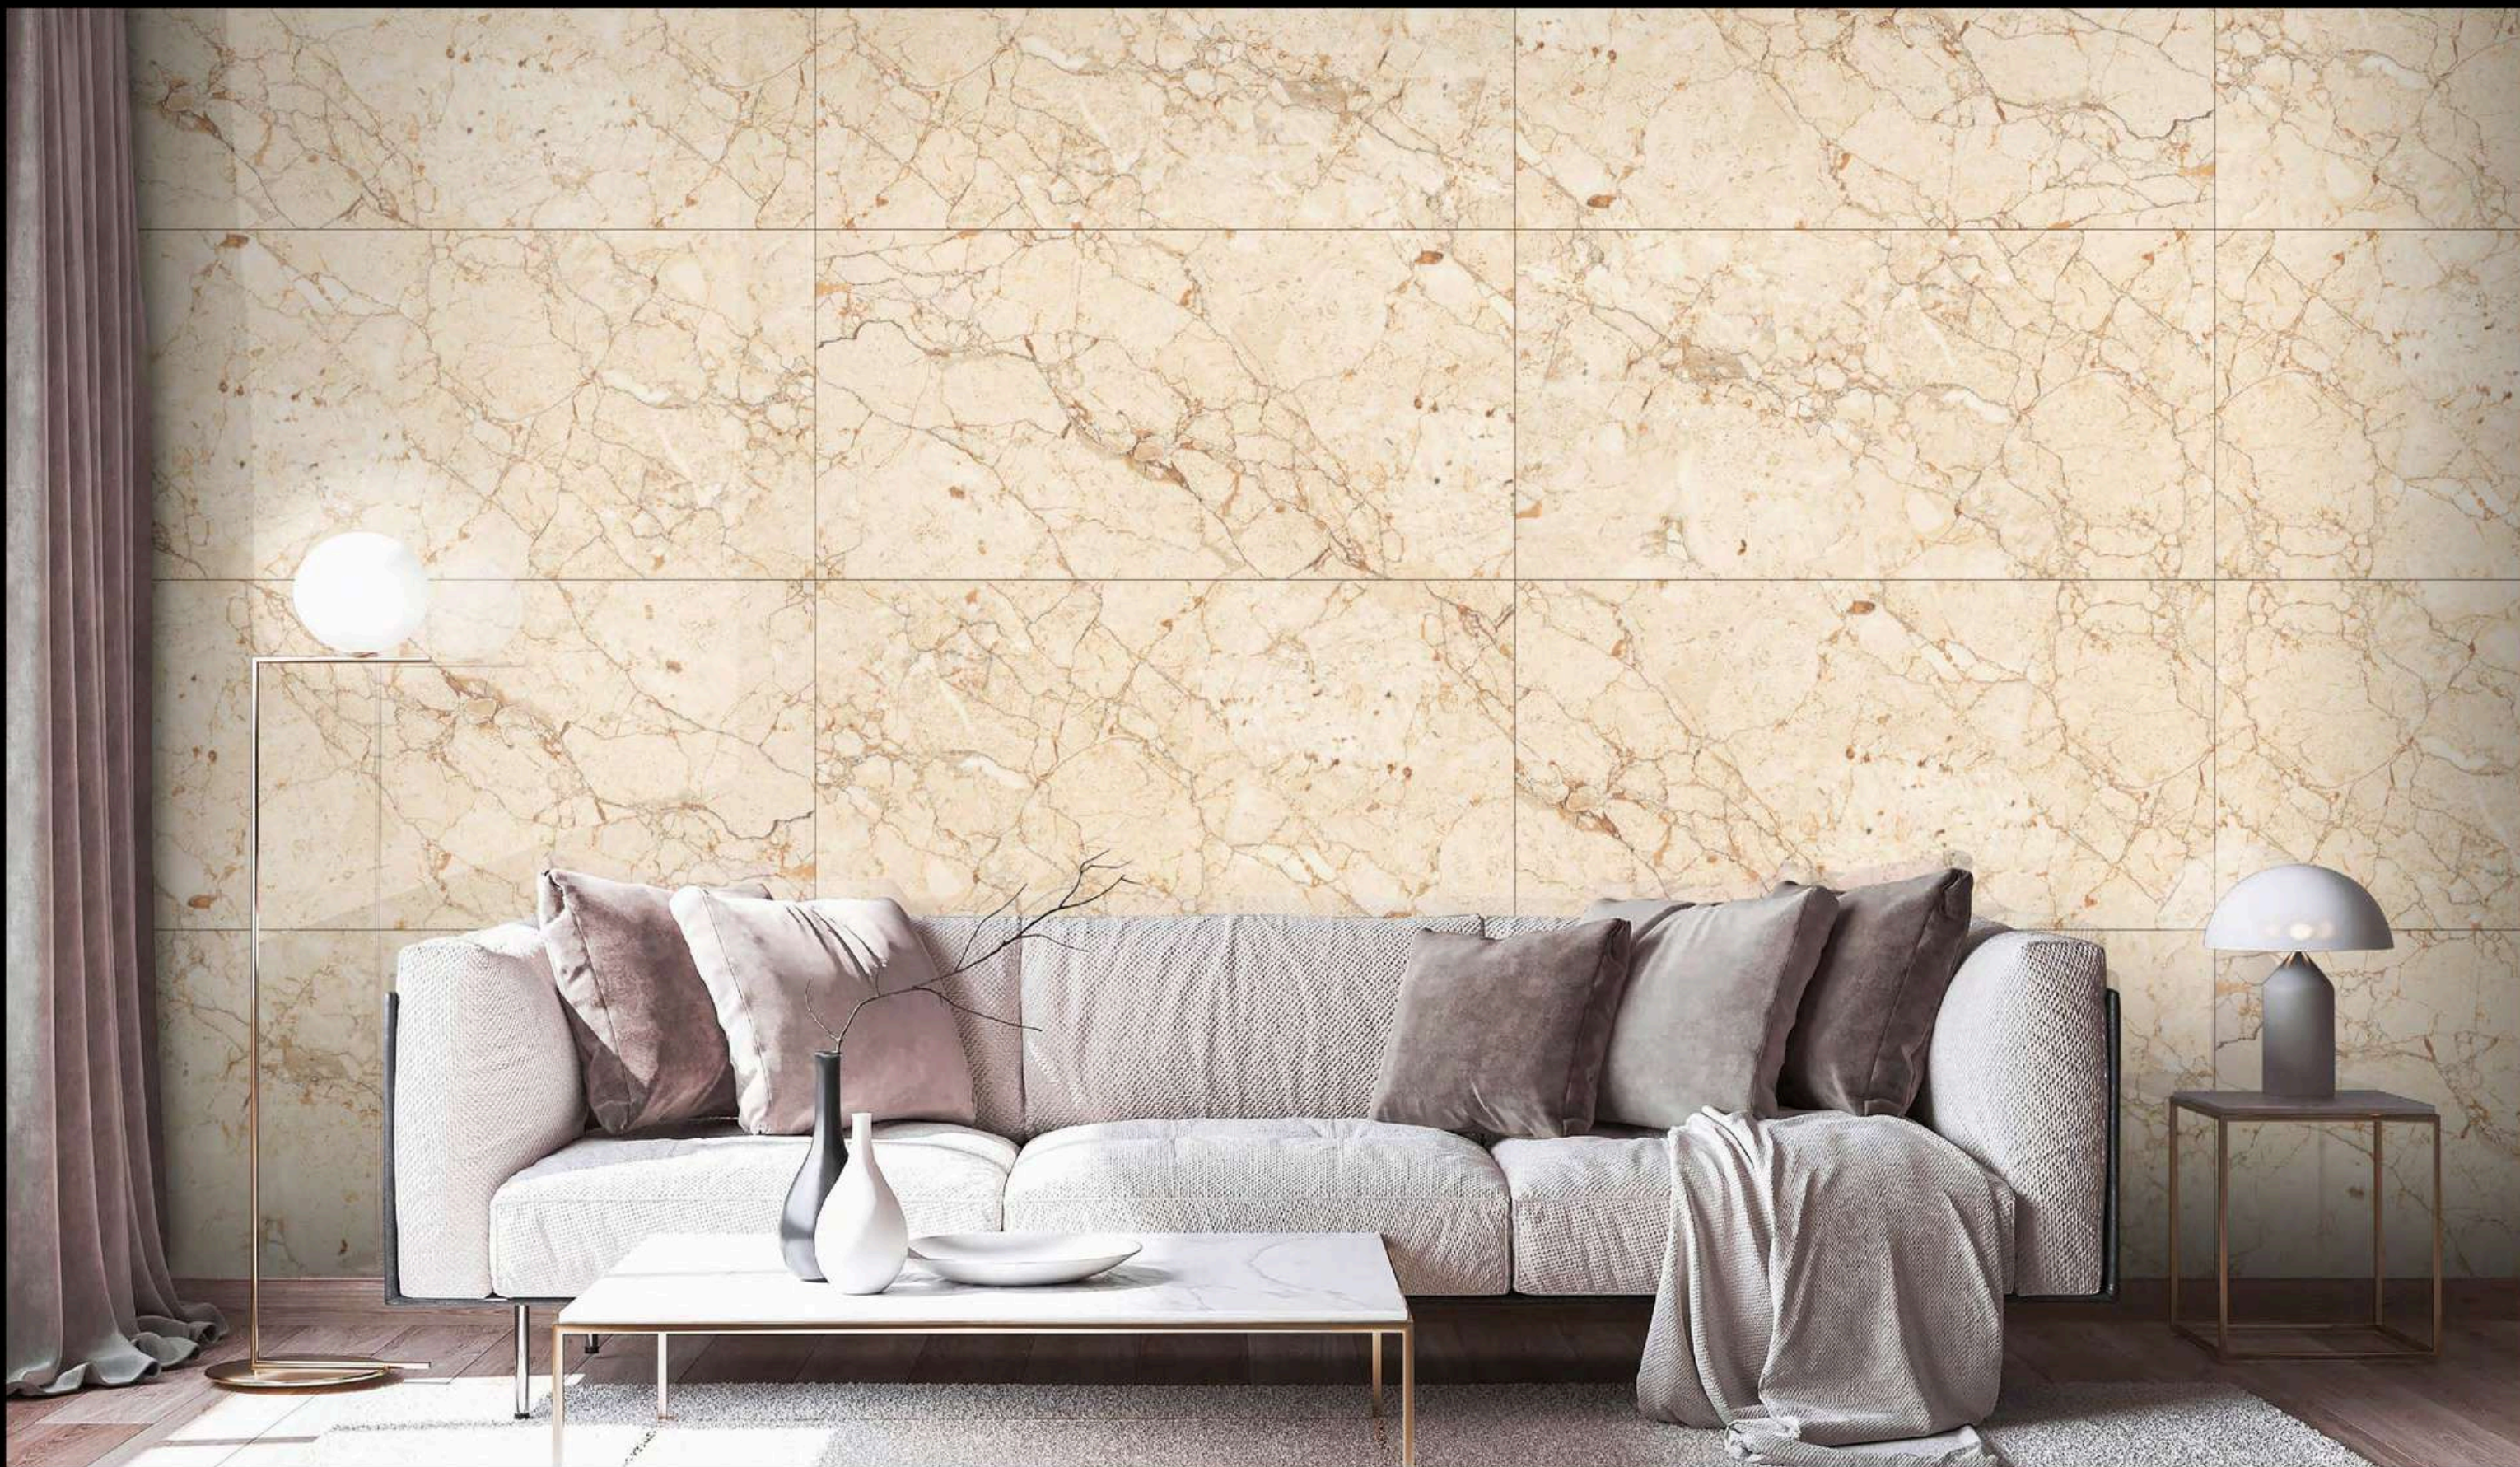

Name - **ITALIAN BOTTOCHINO**

Size - 600x1200mm

Available Finish - **Glossy**

Random - 4 faces

BACK TO
INDEX

ITALIAN BOTTOCHINO

600x1200mm | Glossy Finish

luxorio
COLLECTION