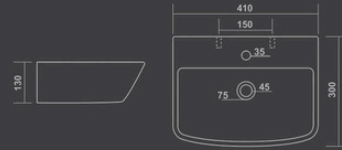

410x300x130mm

TABLE TOP / WALL HUNG BASIN

RECTA

460x360x120mm

SWIM

340x250x110mm

TABLE TOP / WALL HUNG BASIN

JEFF