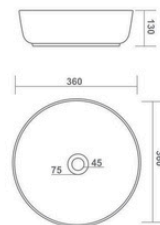

FEMINA

480x370x125mm

BRUCK PLUS

385x385x140mm

ELITE

485x345x135mm

LATINA PLUS

330x330x130mm

460x340x150mm

ITA

470x335x135mm

SCOOT

410x310x140mm

TABLE TOP BASIN

ELAN

430x430x110mm

ALMORA

460x340x150mm

CUPID

360x290x125mm

MINI ITA

365x265x110mm

RUBIC

500x370x150mm

TABLE TOP BASIN

FLORIDA

405x405x115mm

TABLE TOP BASIN

MEDRID

360x360x130mm

SOFT

380x380x130mm