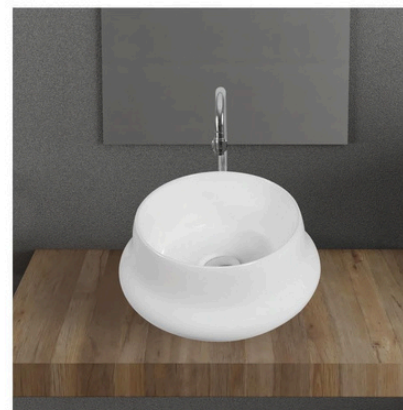

340x340x140mm

380x380x150mm

BENZ

300x300x130mm