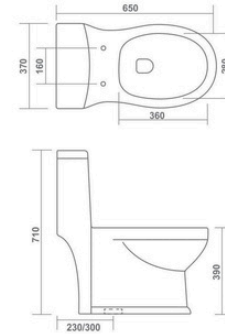

LORENS

650x360x715mm
S-Trap 230mm / P-Trap 180mm

RIMLESS
DESIGN

WASH DOWN
FLUSH

ONE PIECE CLOSET

AQUA PLUS

700x370x780mm
S-Trap 300mm

SYPHONIC
FLUSH

ONE PIECE CLOSET

ALBA

650x370x710mm
S-Trap 230, 300mm

SYPHONIC
FLUSH

ALBA - Rimless

630x370x740mm
S-Trap 230, 300mm

RIMLESS
DESIGN

SYPHONIC
FLUSH

FOGO

700x360x750mm
S-Trap 230, 300mm / P-Trap 180mm

WASH DOWN
FLUSH

ONE PIECE CLOSET

METRO

660x370x740mm
S-Trap 230mm / P-Trap 180mm

WASH DOWN
FLUSH

ONE PIECE CLOSET

ZINNIA

680x360x770mm
S-Trap 230mm

RIMLESS
DESIGN

SYPHONIC
FLUSH

DENIAM

670x360x740mm
S-Trap 230, 300mm
P-Trap 180mm

WASH DOWN
FLUSH

MONALISA