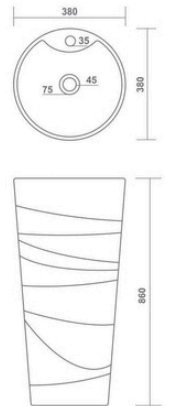

ARIKA

580x470x160mm

GRACE

490x380x180mm

ETHAN

555x395x130mm

EMOLA

415x415x160mm

ONE PIECE BASIN

INVITO

400x400x810mm

ONE PIECE BASIN

RIO

380x380x860mm

RIO PLUS

380x380x860mm

ONE PIECE BASIN

LINIA

360x360x290mm

LAVIS

350x360x280mm

LAVASA

420x400x270mm

ONE PIECE BASIN