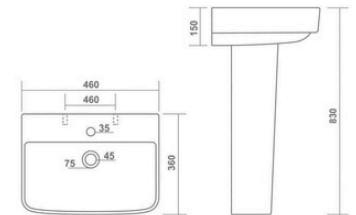

WASH BASIN PEDESTAL

580x430x860mm

WASH BASIN PEDESTAL

460x360x830mm

COLADO

510x430x840mm

MORIS

410x300x810mm