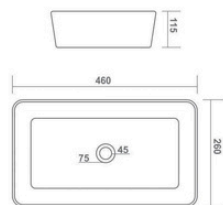

FEMINA

480x370x125mm

BRUCK PLUS

385x385x140mm

ELITE

485x345x135mm

LATINA PLUS

330x330x130mm

TABLE TOP BASIN

JAZZ

510x390x110mm

ASTRON

465x300x140mm

ELIPS

710x390x140mm

TABLE TOP BASIN

MINI STEELA

455x330x140mm

ELINA

565x385x115mm

TABLE TOP BASIN

LORENZ

460x260x115mm

ULTRA

460x250x115mm

MARVEL

415x415x150mm

TABLE TOP BASIN

BRUCK

340x340x140mm

SOPIE

520x380x150mm