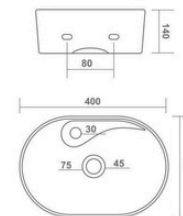

MINI BERLIN

400x300x140mm

TABLE TOP / WALL HUNG BASIN

LIBRA

400x330x140mm

PRISM

410x320x120mm

DECOR

360x360x155mm

TABLE TOP / WALL HUNG BASIN

MERRY

420x300x125mm

JACK

430x295x130mm

COUNTER BASIN

SHAWN
610x460x210mm