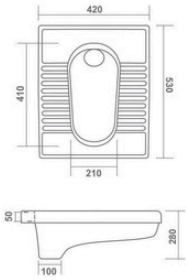

URINAL

LARA

350x310x680mm

ALDO

250x310x500mm

KELOS

310x280x580mm

BABY

290x250x510mm

DAISY

300x300x380mm

PAN

ORRISA PAN 23"

590x450x310mm

ORRISA PAN 20"

530x420x280mm

CITY PAN

520x420x180mm

MATT TABLE TOP BASIN

WENA - MATT BLACK

555x390x120mm

MATT TABLE TOP BASIN

ITA - GREY

470x335x135mm