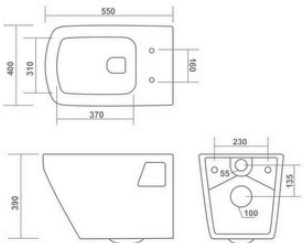

RIMLESS DESIGN

NORM

570x360x340mm

WALL HUNG CLOSET

ALIS

540x360x350mm

RIMLESS DESIGN

WALL HUNG CLOSET

YORK

520x370x370mm

RIMLESS DESIGN

AERIN

520x370x360mm

RIMLESS DESIGN

AERON

510x370x360mm

WALL HUNG CLOSET

ALON

500x360x350mm

RIMLESS DESIGN

WALL HUNG CLOSET

OLIVIA

500x360x350mm

VITO

550x400x390mm

JET

ELEMENT - Rimless

490x360x350mm

RIMLESS DESIGN

WALL HUNG CLOSET

DYNA

560x390x340mm