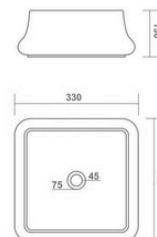

BRUNA
610x410x135mm

STEELA
500x390x145mm

SLOG
490x300x125mm

STAR
650x410x140mm

SCOLLA
625x420x100mm

TABLE TOP BASIN

SWISS

540x400x145mm

FEMINA

480x370x125mm

BRUCK PLUS

385x385x140mm

ELITE

485x345x135mm

LATINA PLUS

330x330x130mm

TABLE TOP BASIN

JAZZ

510x390x110mm

ASTRON

465x300x140mm

ELIPS

710x390x140mm

TABLE TOP BASIN

MINI STEELA

455x330x140mm

ELINA

565x385x115mm

TABLE TOP BASIN

LORENZ

460x260x115mm

ULTRA