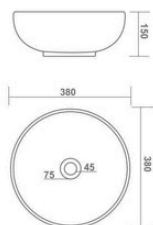

FEMINA

480x370x125mm

BRUCK PLUS

385x385x140mm

ELITE

485x345x135mm

LATINA PLUS

330x330x130mm

ALMORA

460x340x150mm

CUPID

360x290x125mm

MINI ITA

365x265x110mm

RUBIC

500x370x150mm

TABLE TOP BASIN

FLORIDA

405x405x115mm

TABLE TOP BASIN

MEDRID

360x360x130mm

SOFT

380x380x130mm

OLWIN

340x340x140mm

MILANO

380x380x150mm

BENZ

300x300x130mm

TABLE TOP / WALL HUNG BASIN

PLUTO