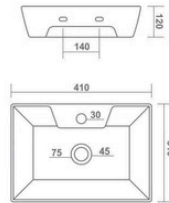

FEMINA

480x370x125mm

BRUCK PLUS

385x385x140mm

ELITE

485x345x135mm

LATINA PLUS

330x330x130mm

410x300x130mm

TABLE TOP / WALL HUNG BASIN

RECTA

460x360x120mm

SWIM

340x250x110mm

TABLE TOP / WALL HUNG BASIN

JEFF

410x310x120mm

TABLE TOP / WALL HUNG BASIN

SQUARE

310x310x150mm

JENNY

310x330x140mm

AMPLE

460x310x140mm

MINI BERLIN

400x300x140mm

TABLE TOP / WALL HUNG BASIN

LIBRA

400x330x140mm

PRISM

410x320x120mm

DECOR