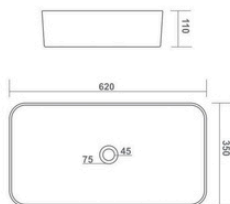

800x400x140mm

TABLE TOP BASIN

TITANIC

815x410x130mm

THRON

770x390x140mm

TABLE TOP BASIN

HELIX

620x350x110mm

TABLE TOP BASIN

SPOON

620x370x110mm

ENTO

600x400x140mm

DEMIS

615x360x150mm

TABLE TOP BASIN

VEGAS

610x410x150mm

TABLE TOP BASIN

LETINA

480x380x140mm

CASSA

500x375x140mm

FEMINA

480x370x125mm

BRUCK PLUS

385x385x140mm

ELITE

485x345x135mm

LATINA PLUS

330x330x130mm