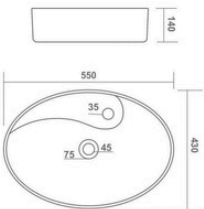

TABLE TOP BASIN

VEGAS

610x410x150mm

TABLE TOP BASIN

LETINA

480x380x140mm

CASSA

500x375x140mm

LUNAR

830x430x140mm

ROCA

560x380x150mm

TABLE TOP BASIN

ARMIS

600x450x180mm

BERLIN

550x430x140mm

PYORAL

570x390x150mm

WENA PLUS

550x390x120mm

MINI JAZZ

410x310x110mm

TABLE TOP BASIN

FEMINA

480x370x125mm

BRUCK PLUS

385x385x140mm

ELITE

485x345x135mm

LATINA PLUS

330x330x130mm