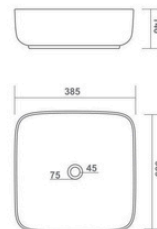

TABLE TOP BASIN

VEGAS

610x410x150mm

TABLE TOP BASIN

LETINA

480x380x140mm

CASSA

500x375x140mm

550x430x140mm

PYORAL

570x390x150mm

WENA PLUS

550x390x120mm

MINI JAZZ

410x310x110mm

TABLE TOP BASIN

BRUNA
610x410x135mm

STEELA
500x390x145mm

SLOG
490x300x125mm

STAR
650x410x140mm

SCOLLA
625x420x100mm

TABLE TOP BASIN

SWISS

540x400x145mm

FEMINA

480x370x125mm

BRUCK PLUS

385x385x140mm

ELITE

485x345x135mm

LATINA PLUS

330x330x130mm