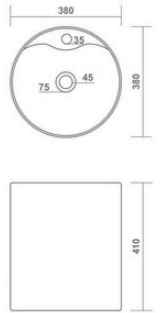

ARIKA

580x470x160mm

GRACE

490x380x180mm

ETHAN

555x395x130mm

EMOLA

415x415x160mm

ONE PIECE BASIN

INVITO

400x400x810mm

ONE PIECE BASIN

RIO

380x380x860mm

RIO PLUS

380x380x860mm

ONE PIECE BASIN

LINIA

360x360x290mm

LAVIS

350x360x280mm

LAVASA

420x400x270mm

ONE PIECE BASIN

ETHOS

380x380x410mm

LENZ

465x460x390mm

WASH BASIN PEDESTAL

REPOSE

590x460x840mm

WASH BASIN PEDESTAL