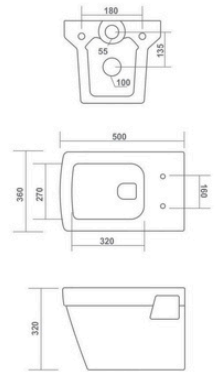

YORK

520x370x370mm

RIMLESS DESIGN

AERIN

520x370x360mm

RIMLESS DESIGN

AERON

510x370x360mm

WALL HUNG CLOSET

ALON

500x360x350mm

RIMLESS DESIGN

WALL HUNG CLOSET

OLIVIA

500x360x350mm

VITO

550x400x390mm

JET

ELEMENT - Rimless

490x360x350mm

RIMLESS DESIGN

WALL HUNG CLOSET

DYNA

560x390x340mm

WALL HUNG CLOSET

ELEGANT

500x360x320mm

JET

ZITA

520x370x350mm

RIMLESS DESIGN

ELEMENT