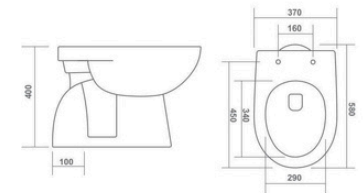

510x380x370mm

WALL HUNG CLOSET

CRUSE

550x370x380mm

JET

RIMLESS DESIGN

CALIBER

510x370x330mm

AUDI

500x350x360mm

WATER CLOSET

MESSI

520x360x350mm
S-Trap 100mm / P-Trap 180mm

MAX

530x360x400mm
S-Trap 80mm / P-Trap 180mm

WATER CLOSET

RUBY

550x360x400mm
S-Trap 90mm / P-Trap 180mm

EWC CONCEALED

580x370x400mm
S-Trap 100mm

EWC

550x360x400mm

TABLE TOP BASIN

SOPHIA

800x400x140mm

TABLE TOP BASIN

TITANIC

815x410x130mm

THRON

770x390x140mm

TABLE TOP BASIN

HELIX