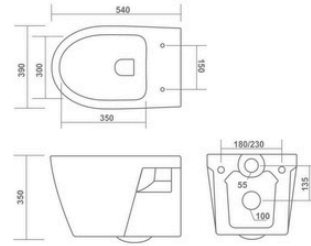

550x400x390mm

JET

ELEMENT - Rimless

490x360x350mm

RIMLESS DESIGN

WALL HUNG CLOSET

DYNA

560x390x340mm

WALL HUNG CLOSET

ELEGANT

500x360x320mm

JET

ZITA

520x370x350mm

RIMLESS DESIGN

ELEMENT

550x380x350mm

JET

WALL HUNG CLOSET

COCO

540x390x350mm

CROMA

510x370x370mm

CROMA - Rimless

510x380x370mm

WALL HUNG CLOSET

CRUSE

550x370x380mm

JET

RIMLESS DESIGN

CALIBER

510x370x330mm