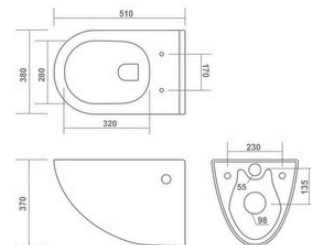

550x400x390mm

JET

ELEMENT - Rimless

490x360x350mm

RIMLESS DESIGN

WALL HUNG CLOSET

DYNA

560x390x340mm

WALL HUNG CLOSET

ELEGANT

500x360x320mm

JET

ZITA

520x370x350mm

RIMLESS DESIGN

ELEMENT

550x380x350mm

JET

WALL HUNG CLOSET

COCO

540x390x350mm

CROMA

510x370x370mm

CROMA - Rimless

510x380x370mm

WALL HUNG CLOSET

CRUSE

550x370x380mm

JET

RIMLESS DESIGN

CALIBER

510x370x330mm