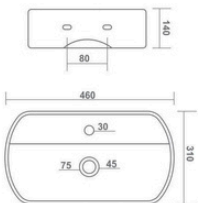

FEMINA

480x370x125mm

BRUCK PLUS

385x385x140mm

ELITE

485x345x135mm

LATINA PLUS

330x330x130mm

410x300x130mm

TABLE TOP / WALL HUNG BASIN

RECTA

460x360x120mm

SWIM

340x250x110mm

TABLE TOP / WALL HUNG BASIN

JEFF

410x310x120mm

TABLE TOP / WALL HUNG BASIN

SQUARE

310x310x150mm

JENNY

310x330x140mm

AMPLE

460x310x140mm

MINI BERLIN

400x300x140mm

TABLE TOP / WALL HUNG BASIN

LIBRA

400x330x140mm

PRISM

410x320x120mm

DECOR