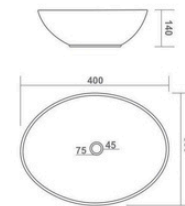

FEMINA

480x370x125mm

BRUCK PLUS

385x385x140mm

ELITE

485x345x135mm

LATINA PLUS

330x330x130mm

MINI STEELA

455x330x140mm

ELINA

565x385x115mm

TABLE TOP BASIN

LORENZ

460x260x115mm

ULTRA

460x340x150mm

ITA

470x335x135mm

SCOOT

410x310x140mm

TABLE TOP BASIN

ELAN

430x430x110mm

AURA

520x385x130mm

ROXY

305x305x140mm

PRIME

530x415x160mm

OMINI

400x330x140mm