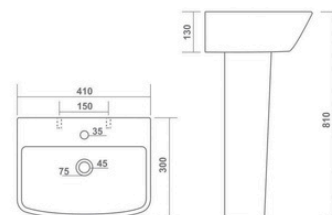

FEMINA

480x370x125mm

BRUCK PLUS

385x385x140mm

ELITE

485x345x135mm

LATINA PLUS

330x330x130mm

PARISH

580x430x850mm

LORAL

550x450x860mm

WASH BASIN PEDESTAL

PLAZA

580x430x860mm

WASH BASIN PEDESTAL

SIMI

460x360x830mm

COLADO

510x430x840mm

MORIS

410x300x810mm

WASH BASIN HALF PEDESTAL

PARISH

580x470x530mm

WASH BASIN HALF PEDESTAL

CANAN

560x420x470mm

REPOSE

590x470x520mm

SIMI

460x360x420mm