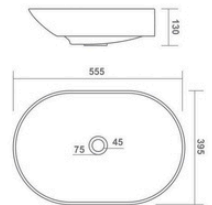

360x360x155mm

TABLE TOP / WALL HUNG BASIN

MERRY

420x300x125mm

JACK

430x295x130mm

COUNTER BASIN

SHAWN
610x460x210mm

ARIKA

580x470x160mm

GRACE

490x380x180mm

ETHAN

555x395x130mm

EMOLA

415x415x160mm

ONE PIECE BASIN

INVITO

400x400x810mm

ONE PIECE BASIN

RIO

380x380x860mm

RIO PLUS

380x380x860mm

ONE PIECE BASIN

LINIA

360x360x290mm

LAVIS

350x360x280mm

LAVASA

420x400x270mm

ONE PIECE BASIN