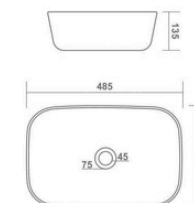

BRUNA
610x410x135mm

STEELA
500x390x145mm

SLOG
490x300x125mm

STAR
650x410x140mm

SCOLLA
625x420x100mm

TABLE TOP BASIN

SWISS

540x400x145mm

FEMINA

480x370x125mm

BRUCK PLUS

385x385x140mm

ELITE

485x345x135mm

LATINA PLUS

330x330x130mm

TABLE TOP BASIN

JAZZ

510x390x110mm

ASTRON

465x300x140mm

ELIPS

710x390x140mm

TABLE TOP BASIN

MINI STEELA

455x330x140mm

ELINA

565x385x115mm

TABLE TOP BASIN

LORENZ

460x260x115mm

ULTRA