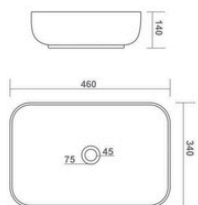

FEMINA

480x370x125mm

BRUCK PLUS

385x385x140mm

ELITE

485x345x135mm

LATINA PLUS

330x330x130mm

MINI STEELA

455x330x140mm

ELINA

565x385x115mm

TABLE TOP BASIN

LORENZ

460x260x115mm

ULTRA

TABLE TOP BASIN

ROSA

580x410x165mm

MYARA

460x340x140mm

FIONA

480x370x125mm

MARK

460x340x150mm

ITA

470x335x135mm

SCOOT

410x310x140mm

TABLE TOP BASIN

ELAN

430x430x110mm