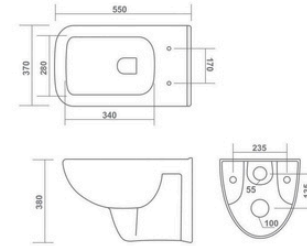

YORK

520x370x370mm

RIMLESS DESIGN

AERIN

520x370x360mm

RIMLESS DESIGN

AERON

510x370x360mm

510x380x370mm

WALL HUNG CLOSET

CRUSE

550x370x380mm

JET

RIMLESS DESIGN

CALIBER

510x370x330mm

AUDI

500x350x360mm

WATER CLOSET

MESSI

520x360x350mm
S-Trap 100mm / P-Trap 180mm

MAX

530x360x400mm
S-Trap 80mm / P-Trap 180mm

WATER CLOSET

RUBY

550x360x400mm
S-Trap 90mm / P-Trap 180mm

EWC CONCEALED

580x370x400mm
S-Trap 100mm

EWC

550x360x400mm

TABLE TOP BASIN

SOPHIA