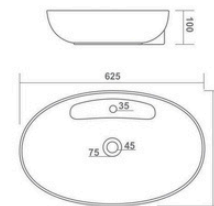

TABLE TOP BASIN

VEGAS

610x410x150mm

TABLE TOP BASIN

LETINA

480x380x140mm

CASSA

500x375x140mm

550x430x140mm

PYORAL

570x390x150mm

WENA PLUS

550x390x120mm

MINI JAZZ

410x310x110mm

TABLE TOP BASIN

BRUNA
610x410x135mm

STEELA
500x390x145mm

SLOG
490x300x125mm

STAR
650x410x140mm

SCOLLA
625x420x100mm

TABLE TOP BASIN

SWISS

540x400x145mm

FEMINA

480x370x125mm

BRUCK PLUS

385x385x140mm

ELITE

485x345x135mm

LATINA PLUS

330x330x130mm