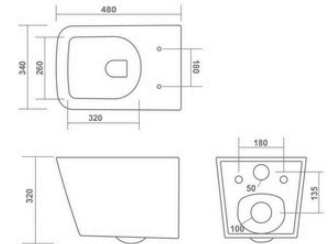

CHARLY

680x360x660mm
S-Trap 230mm / P-Trap 180mm

WASH DOWN
FLUSH

WALL HUNG CLOSET

KREVITO

520x350x370mm

RIMLESS DESIGN

WALL HUNG CLOSET

SLAVIA

480x340x320mm

RIMLESS DESIGN

NOVA

530x350x340mm

RIMLESS DESIGN

WALL HUNG CLOSET

LOFT