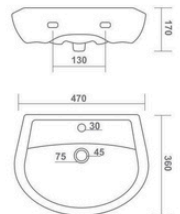

580x470x530mm

WASH BASIN HALF PEDESTAL

CANAN

560x420x470mm

REPOSE

590x470x520mm

SIMI

460x360x420mm

CORAL

450x340x400mm

MORIS

410x300x400mm

WALL HUNG BASIN

NERO

480x350x140mm

THIO

410x310x140mm

WALL HUNG BASIN

SPIRIT

410x370x120mm

ROME

470x360x170mm

OZON

420x350x140mm

URINAL

LARA

350x310x680mm

ALDO

250x310x500mm

KELOS

310x280x580mm

BABY