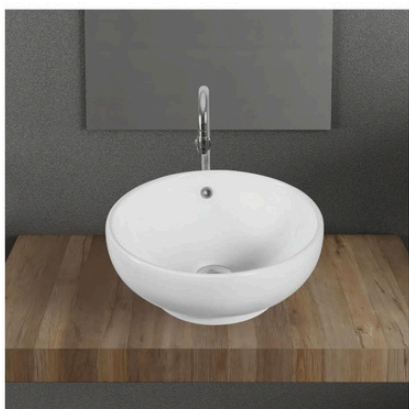

340x340x140mm

380x380x150mm

BENZ

300x300x130mm