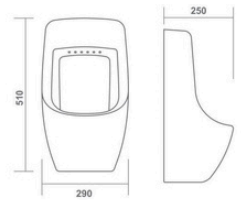

410x310x140mm

WALL HUNG BASIN

SPIRIT

410x370x120mm

ROME

470x360x170mm

OZON

420x350x140mm

URINAL

LARA

350x310x680mm

ALDO

250x310x500mm

KELOS

310x280x580mm

BABY

290x250x510mm

DAISY

300x300x380mm

PAN

ORRISA PAN 23"

590x450x310mm

ORRISA PAN 20"

530x420x280mm