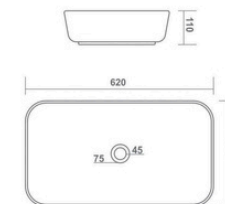

RUBY

550x360x400mm
S-Trap 90mm / P-Trap 180mm

EWC CONCEALED

580x370x400mm
S-Trap 100mm

EWC

550x360x400mm

TABLE TOP BASIN

SOPHIA

800x400x140mm

TABLE TOP BASIN

TITANIC

815x410x130mm

THRON

770x390x140mm

TABLE TOP BASIN

HELIX

620x350x110mm

TABLE TOP BASIN

SPOON

620x370x110mm

ENTO

600x400x140mm

DEMIS

615x360x150mm

TABLE TOP BASIN

VEGAS

610x410x150mm

TABLE TOP BASIN

LETINA

480x380x140mm

CASSA

500x375x140mm