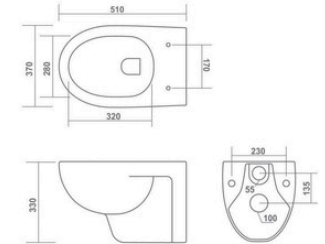

510x380x370mm

WALL HUNG CLOSET

CRUSE

550x370x380mm

JET

RIMLESS DESIGN

CALIBER

510x370x330mm

AUDI

500x350x360mm

WATER CLOSET

MESSI

520x360x350mm
S-Trap 100mm / P-Trap 180mm

MAX

530x360x400mm
S-Trap 80mm / P-Trap 180mm

WATER CLOSET

RUBY

550x360x400mm
S-Trap 90mm / P-Trap 180mm

EWC CONCEALED

580x370x400mm
S-Trap 100mm

EWC

550x360x400mm

TABLE TOP BASIN

SOPHIA

FEMINA

480x370x125mm

BRUCK PLUS

385x385x140mm

ELITE

485x345x135mm

LATINA PLUS

330x330x130mm