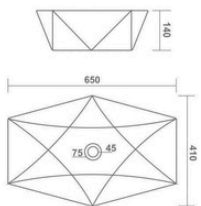

TABLE TOP BASIN

VEGAS

610x410x150mm

TABLE TOP BASIN

LETINA

480x380x140mm

CASSA

500x375x140mm

550x430x140mm

PYORAL

570x390x150mm

WENA PLUS

550x390x120mm

MINI JAZZ

410x310x110mm

TABLE TOP BASIN

BRUNA
610x410x135mm

STEELA
500x390x145mm

SLOG
490x300x125mm

STAR
650x410x140mm

SCOLLA
625x420x100mm

TABLE TOP BASIN

SWISS

540x400x145mm

FEMINA

480x370x125mm

BRUCK PLUS

385x385x140mm

ELITE

485x345x135mm

LATINA PLUS

330x330x130mm