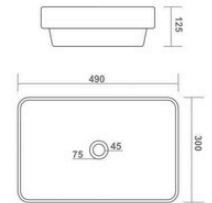

STAR
650x410x140mm