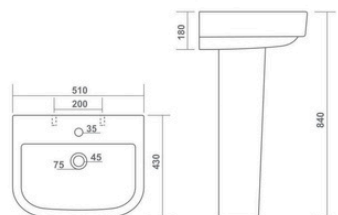

510x430x840mm

MORIS