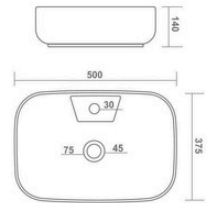

800x400x140mm

TABLE TOP BASIN

TITANIC

815x410x130mm

THRON

770x390x140mm

TABLE TOP BASIN

HELIX

620x350x110mm

TABLE TOP BASIN

SPOON

620x370x110mm

ENTO

600x400x140mm

DEMIS

615x360x150mm

TABLE TOP BASIN

VEGAS

610x410x150mm

TABLE TOP BASIN

LETINA

480x380x140mm

CASSA

500x375x140mm

FEMINA

480x370x125mm

BRUCK PLUS

385x385x140mm

ELITE

485x345x135mm

LATINA PLUS

330x330x130mm