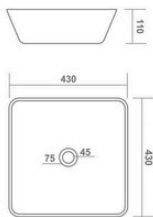

FEMINA

480x370x125mm

BRUCK PLUS

385x385x140mm

ELITE

485x345x135mm

LATINA PLUS

330x330x130mm

MINI STEELA

455x330x140mm

ELINA

565x385x115mm

TABLE TOP BASIN

LORENZ

460x260x115mm

ULTRA

TABLE TOP BASIN

ROSA

580x410x165mm

MYARA

460x340x140mm

FIONA

480x370x125mm

MARK

460x340x150mm

ITA

470x335x135mm

SCOOT

410x310x140mm

TABLE TOP BASIN

ELAN

430x430x110mm