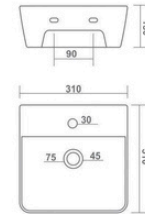

FEMINA

480x370x125mm

BRUCK PLUS

385x385x140mm

ELITE

485x345x135mm

LATINA PLUS

330x330x130mm

410x300x130mm

TABLE TOP / WALL HUNG BASIN

RECTA

460x360x120mm

SWIM

340x250x110mm

TABLE TOP / WALL HUNG BASIN

JEFF

410x310x120mm

TABLE TOP / WALL HUNG BASIN

SQUARE

310x310x150mm

JENNY

310x330x140mm

AMPLE

460x310x140mm

MINI BERLIN

400x300x140mm

TABLE TOP / WALL HUNG BASIN

LIBRA

400x330x140mm

PRISM

410x320x120mm

DECOR