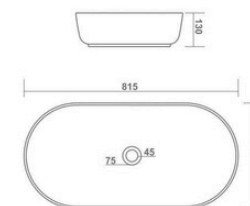

RUBY

550x360x400mm
S-Trap 90mm / P-Trap 180mm

EWC CONCEALED

580x370x400mm
S-Trap 100mm

EWC

550x360x400mm

TABLE TOP BASIN

SOPHIA

800x400x140mm

TABLE TOP BASIN

TITANIC

815x410x130mm

THRON

770x390x140mm

TABLE TOP BASIN

HELIX

620x350x110mm

TABLE TOP BASIN

SPOON

620x370x110mm

ENTO

600x400x140mm

DEMIS

615x360x150mm

TABLE TOP BASIN

VEGAS

610x410x150mm

TABLE TOP BASIN

LETINA

480x380x140mm

CASSA

500x375x140mm