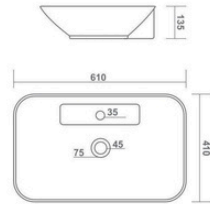

TABLE TOP BASIN

VEGAS

610x410x150mm

TABLE TOP BASIN

LETINA

480x380x140mm

CASSA

500x375x140mm

550x430x140mm

PYORAL

570x390x150mm

WENA PLUS

550x390x120mm

MINI JAZZ

410x310x110mm

TABLE TOP BASIN

BRUNA
610x410x135mm

STEELA
500x390x145mm

SLOG
490x300x125mm

STAR
650x410x140mm

SCOLLA
625x420x100mm

TABLE TOP BASIN

SWISS

540x400x145mm

FEMINA

480x370x125mm

BRUCK PLUS

385x385x140mm

ELITE

485x345x135mm

LATINA PLUS

330x330x130mm