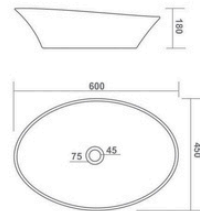

800x400x140mm

TABLE TOP BASIN

TITANIC

815x410x130mm

THRON

770x390x140mm

TABLE TOP BASIN

HELIX

TABLE TOP BASIN

VEGAS

610x410x150mm

TABLE TOP BASIN

LETINA

480x380x140mm

CASSA

500x375x140mm

LUNAR

830x430x140mm

ROCA

560x380x150mm

TABLE TOP BASIN

ARMIS

600x450x180mm

BERLIN

550x430x140mm

PYORAL

570x390x150mm

WENA PLUS

550x390x120mm

MINI JAZZ

410x310x110mm

TABLE TOP BASIN