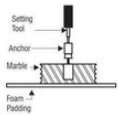

For Marble Counter tops:

1. Position the counter top upside down on foam padding to protect the surface. Mark and drill 3/6" holes 5/8" deep at the locations shown on the template.
2. Use a setting tool and hammer to secure the anchors.