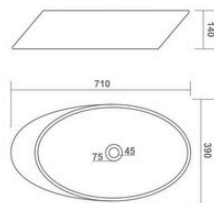

TABLE TOP BASIN

VEGAS

610x410x150mm

TABLE TOP BASIN

LETINA

480x380x140mm

CASSA

500x375x140mm

FEMINA

480x370x125mm

BRUCK PLUS

385x385x140mm

ELITE

485x345x135mm

LATINA PLUS

330x330x130mm

TABLE TOP BASIN

JAZZ

510x390x110mm

ASTRON

465x300x140mm

ELIPS

710x390x140mm

TABLE TOP BASIN

MINI STEELA

455x330x140mm

ELINA

565x385x115mm

TABLE TOP BASIN

LORENZ

460x260x115mm

ULTRA