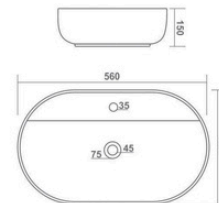

TABLE TOP BASIN

VEGAS

610x410x150mm

TABLE TOP BASIN

LETINA

480x380x140mm

CASSA

500x375x140mm

LUNAR

830x430x140mm

ROCA

560x380x150mm

TABLE TOP BASIN

ARMIS

600x450x180mm

BERLIN

550x430x140mm

PYORAL

570x390x150mm

WENA PLUS

550x390x120mm

MINI JAZZ

410x310x110mm

TABLE TOP BASIN

FEMINA

480x370x125mm

BRUCK PLUS

385x385x140mm

ELITE

485x345x135mm

LATINA PLUS

330x330x130mm