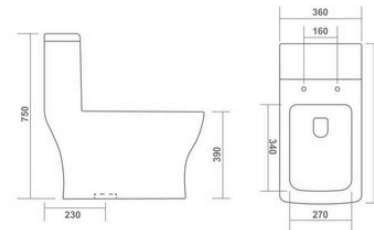

ZINNIA

680x360x770mm
S-Trap 230mm

RIMLESS
DESIGN

SYPHONIC
FLUSH

DENIAM

670x360x740mm
S-Trap 230, 300mm
P-Trap 180mm

WASH DOWN
FLUSH

MONALISA

710x360x750mm
S-Trap 230mm

SYPHONIC
FLUSH

ONE PIECE CLOSET

CHERRY

640x350x730mm
S-Trap 230mm / P-Trap 180mm

WASH DOWN
FLUSH

ALASKA

650x355x685mm
S-Trap 230mm / P-Trap 180mm