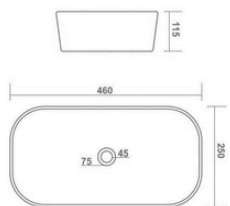

FEMINA

480x370x125mm

BRUCK PLUS

385x385x140mm

ELITE

485x345x135mm

LATINA PLUS

330x330x130mm

TABLE TOP BASIN

JAZZ

510x390x110mm

ASTRON

465x300x140mm

ELIPS

710x390x140mm

TABLE TOP BASIN

MINI STEELA

455x330x140mm

ELINA

565x385x115mm

TABLE TOP BASIN

LORENZ

460x260x115mm

ULTRA

460x250x115mm

MARVEL

415x415x150mm

TABLE TOP BASIN

BRUCK

340x340x140mm

SOPIE

520x380x150mm