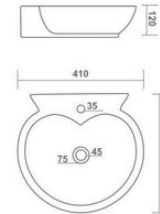

WALL HUNG BASIN

SPIRIT

410x370x120mm

ROME

470x360x170mm