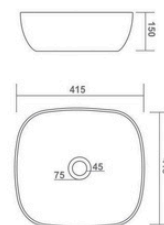

FEMINA

480x370x125mm

BRUCK PLUS

385x385x140mm

ELITE

485x345x135mm

LATINA PLUS

330x330x130mm

MINI STEELA

455x330x140mm

ELINA

565x385x115mm

TABLE TOP BASIN

LORENZ

460x260x115mm

ULTRA

460x250x115mm

MARVEL

415x415x150mm

TABLE TOP BASIN

BRUCK

340x340x140mm

SOPIE

520x380x150mm

TABLE TOP BASIN

ROSA

580x410x165mm

MYARA

460x340x140mm

FIONA

480x370x125mm

MARK