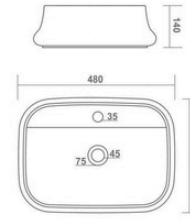

800x400x140mm

TABLE TOP BASIN

TITANIC

815x410x130mm

THRON

770x390x140mm

TABLE TOP BASIN

HELIX

620x350x110mm

TABLE TOP BASIN

SPOON

620x370x110mm

ENTO

600x400x140mm

DEMIS

615x360x150mm

TABLE TOP BASIN

VEGAS

610x410x150mm

TABLE TOP BASIN

LETINA

480x380x140mm

CASSA

500x375x140mm

FEMINA

480x370x125mm

BRUCK PLUS

385x385x140mm

ELITE

485x345x135mm

LATINA PLUS

330x330x130mm