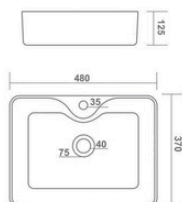

FEMINA

480x370x125mm

BRUCK PLUS

385x385x140mm

ELITE

485x345x135mm

LATINA PLUS

330x330x130mm

MINI STEELA

455x330x140mm

ELINA

565x385x115mm

TABLE TOP BASIN

LORENZ

460x260x115mm

ULTRA

TABLE TOP BASIN

ROSA

580x410x165mm

MYARA

460x340x140mm

FIONA

480x370x125mm

MARK

460x340x150mm

ITA

470x335x135mm

SCOOT

410x310x140mm

TABLE TOP BASIN

ELAN

430x430x110mm