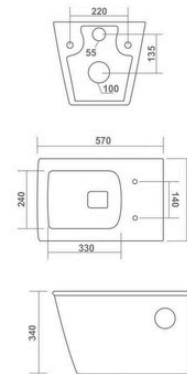

SLAVIA

480x340x320mm

RIMLESS DESIGN

NOVA

530x350x340mm

RIMLESS DESIGN

WALL HUNG CLOSET

LOFT

520x360x340mm

RIMLESS DESIGN

WALL HUNG CLOSET

YUGA

520x360x340mm

RIMLESS DESIGN

ROOT

500x370x360mm

RIMLESS DESIGN

NORM

570x360x340mm

WALL HUNG CLOSET

ALIS

540x360x350mm

RIMLESS DESIGN

WALL HUNG CLOSET

YORK

520x370x370mm

RIMLESS DESIGN

AERIN

520x370x360mm

RIMLESS DESIGN

AERON

510x370x360mm