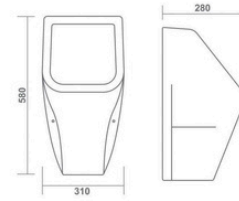

FEMINA

480x370x125mm

BRUCK PLUS

385x385x140mm

ELITE

485x345x135mm

LATINA PLUS

330x330x130mm

410x310x140mm

WALL HUNG BASIN

SPIRIT

410x370x120mm

ROME

470x360x170mm

OZON

420x350x140mm

URINAL

LARA

350x310x680mm

ALDO

250x310x500mm

KELOS

310x280x580mm

BABY

290x250x510mm

DAISY

300x300x380mm

PAN

ORRISA PAN 23"

590x450x310mm

ORRISA PAN 20"

530x420x280mm