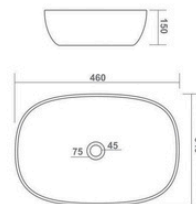

FEMINA

480x370x125mm

BRUCK PLUS

385x385x140mm

ELITE

485x345x135mm

LATINA PLUS

330x330x130mm

MINI STEELA

455x330x140mm

ELINA

565x385x115mm

TABLE TOP BASIN

LORENZ

460x260x115mm

ULTRA

TABLE TOP BASIN

ROSA

580x410x165mm

MYARA

460x340x140mm

FIONA

480x370x125mm

MARK

460x340x150mm

ITA

470x335x135mm

SCOOT

410x310x140mm

TABLE TOP BASIN

ELAN

430x430x110mm