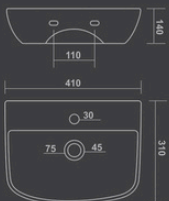

FEMINA

480x370x125mm

BRUCK PLUS

385x385x140mm

ELITE

485x345x135mm

LATINA PLUS

330x330x130mm

580x470x530mm

WASH BASIN HALF PEDESTAL

CANAN

560x420x470mm

REPOSE

590x470x520mm

SIMI

460x360x420mm

CORAL

450x340x400mm

MORIS

410x300x400mm

WALL HUNG BASIN

NERO

480x350x140mm

THIO

410x310x140mm

WALL HUNG BASIN

SPIRIT

410x370x120mm

ROME

470x360x170mm

OZON

420x350x140mm