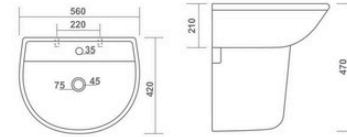

580x470x530mm

WASH BASIN HALF PEDESTAL

CANAN

560x420x470mm

REPOSE

590x470x520mm

SIMI

460x360x420mm