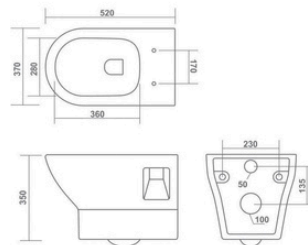

YORK

520x370x370mm

RIMLESS DESIGN

AERIN

520x370x360mm

RIMLESS DESIGN

AERON

510x370x360mm

550x400x390mm

JET

ELEMENT - Rimless

490x360x350mm

RIMLESS DESIGN

WALL HUNG CLOSET

DYNA

560x390x340mm

WALL HUNG CLOSET

ELEGANT

500x360x320mm

JET

ZITA

520x370x350mm

RIMLESS DESIGN

ELEMENT

510x380x370mm

WALL HUNG CLOSET

CRUSE

550x370x380mm

JET

RIMLESS DESIGN

CALIBER

510x370x330mm