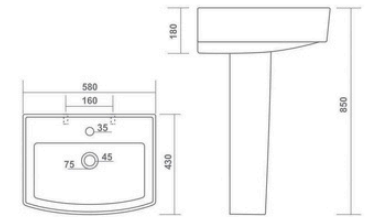

ONE PIECE BASIN

INVITO

400x400x810mm

ONE PIECE BASIN

RIO

380x380x860mm

RIO PLUS

380x380x860mm

ONE PIECE BASIN

LINIA

360x360x290mm

LAVIS

350x360x280mm

LAVASA

420x400x270mm

ONE PIECE BASIN

ETHOS

380x380x410mm

LENZ

465x460x390mm

WASH BASIN PEDESTAL

REPOSE

590x460x840mm

WASH BASIN PEDESTAL

PARISH

580x430x850mm

LORAL

550x450x860mm

WASH BASIN PEDESTAL

PLAZA

580x430x860mm

WASH BASIN PEDESTAL