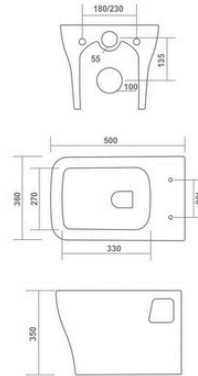

RIMLESS DESIGN

NORM

570x360x340mm

WALL HUNG CLOSET

ALIS

540x360x350mm

RIMLESS DESIGN

WALL HUNG CLOSET

YORK

520x370x370mm

RIMLESS DESIGN

AERIN

520x370x360mm

RIMLESS DESIGN

AERON

510x370x360mm

WALL HUNG CLOSET

ALON

500x360x350mm

RIMLESS DESIGN

WALL HUNG CLOSET

OLIVIA

500x360x350mm

VITO

550x400x390mm

JET

ELEMENT - Rimless

490x360x350mm

RIMLESS DESIGN

WALL HUNG CLOSET

DYNA

560x390x340mm