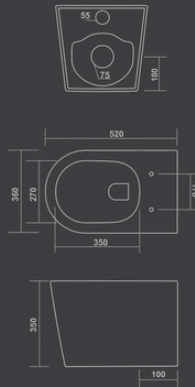

510x380x370mm

WALL HUNG CLOSET

CRUSE

550x370x380mm

JET

RIMLESS DESIGN

CALIBER

510x370x330mm

AUDI

500x350x360mm

WATER CLOSET

MESSI

520x360x350mm
S-Trap 100mm / P-Trap 180mm

MAX

530x360x400mm
S-Trap 80mm / P-Trap 180mm

WATER CLOSET

RUBY

550x360x400mm
S-Trap 90mm / P-Trap 180mm

EWC CONCEALED

580x370x400mm
S-Trap 100mm

EWC

550x360x400mm

TABLE TOP BASIN

SOPHIA

800x400x140mm

TABLE TOP BASIN

TITANIC

815x410x130mm

THRON

770x390x140mm

TABLE TOP BASIN

HELIX