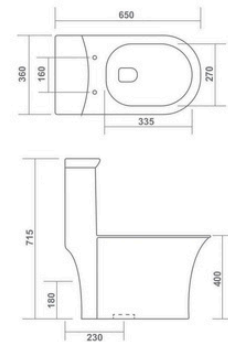

ONE PIECE CLOSET

LACERA

760x375x790mm
S-Trap 200, 300mm

SYPHONIC
FLUSH

ONE PIECE CLOSET

AQUA

690x380x760mm
S-Trap 300mm

SYPHONIC
FLUSH

LORENS

650x360x715mm
S-Trap 230mm / P-Trap 180mm

RIMLESS
DESIGN

WASH DOWN
FLUSH

ONE PIECE CLOSET

AQUA PLUS

700x370x780mm
S-Trap 300mm

SYPHONIC
FLUSH

ONE PIECE CLOSET

ALBA

650x370x710mm
S-Trap 230, 300mm

SYPHONIC
FLUSH

ALBA - Rimless

630x370x740mm
S-Trap 230, 300mm

RIMLESS
DESIGN

SYPHONIC
FLUSH