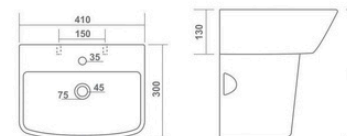

MORIS

410x300x400mm