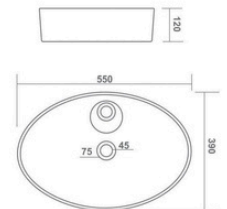

TABLE TOP BASIN

VEGAS

610x410x150mm

TABLE TOP BASIN

LETINA

480x380x140mm

CASSA

500x375x140mm

550x430x140mm

PYORAL

570x390x150mm

WENA PLUS

550x390x120mm

MINI JAZZ

410x310x110mm

TABLE TOP BASIN

BRUNA
610x410x135mm

STEELA
500x390x145mm

SLOG
490x300x125mm

STAR
650x410x140mm

SCOLLA
625x420x100mm

TABLE TOP BASIN

SWISS

540x400x145mm

FEMINA

480x370x125mm

BRUCK PLUS

385x385x140mm

ELITE

485x345x135mm

LATINA PLUS

330x330x130mm