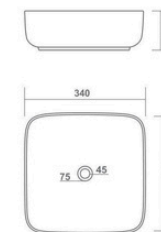

FEMINA

480x370x125mm

BRUCK PLUS

385x385x140mm

ELITE

485x345x135mm

LATINA PLUS

330x330x130mm

MINI STEELA

455x330x140mm

ELINA

565x385x115mm

TABLE TOP BASIN

LORENZ

460x260x115mm

ULTRA

460x250x115mm

MARVEL

415x415x150mm

TABLE TOP BASIN

BRUCK

340x340x140mm

SOPIE

520x380x150mm

TABLE TOP BASIN

ROSA

580x410x165mm

MYARA

460x340x140mm

FIONA

480x370x125mm

MARK