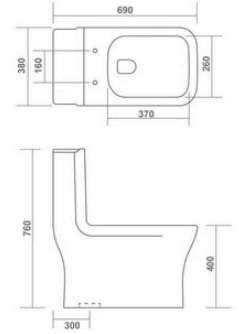

ONE PIECE CLOSET

LACERA

760x375x790mm
S-Trap 200, 300mm

SYPHONIC
FLUSH

ONE PIECE CLOSET

AQUA

690x380x760mm
S-Trap 300mm

SYPHONIC
FLUSH

LORENS

650x360x715mm
S-Trap 230mm / P-Trap 180mm

RIMLESS
DESIGN

WASH DOWN
FLUSH

ONE PIECE CLOSET

AQUA PLUS

700x370x780mm
S-Trap 300mm

SYPHONIC
FLUSH

YORK

520x370x370mm

RIMLESS DESIGN

AERIN

520x370x360mm

RIMLESS DESIGN

AERON

510x370x360mm