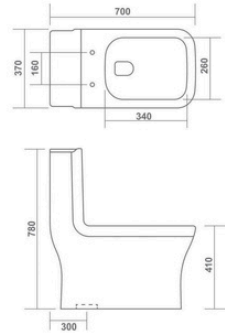

ONE PIECE CLOSET

LACERA

760x375x790mm
S-Trap 200, 300mm

SYPHONIC
FLUSH

ONE PIECE CLOSET

AQUA

690x380x760mm
S-Trap 300mm

SYPHONIC
FLUSH

LORENS

650x360x715mm
S-Trap 230mm / P-Trap 180mm

RIMLESS
DESIGN

WASH DOWN
FLUSH

ONE PIECE CLOSET

AQUA PLUS

700x370x780mm
S-Trap 300mm

SYPHONIC
FLUSH

ONE PIECE CLOSET

ALBA

650x370x710mm
S-Trap 230, 300mm

SYPHONIC
FLUSH

ALBA - Rimless

630x370x740mm
S-Trap 230, 300mm

RIMLESS
DESIGN

SYPHONIC
FLUSH