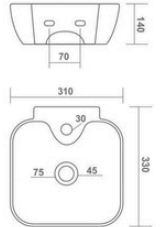

FEMINA

480x370x125mm

BRUCK PLUS

385x385x140mm

ELITE

485x345x135mm

LATINA PLUS

330x330x130mm

410x300x130mm

TABLE TOP / WALL HUNG BASIN

RECTA

460x360x120mm

SWIM

340x250x110mm

TABLE TOP / WALL HUNG BASIN

JEFF

410x310x120mm

TABLE TOP / WALL HUNG BASIN

SQUARE

310x310x150mm

JENNY

310x330x140mm

AMPLE

460x310x140mm

MINI BERLIN

400x300x140mm

TABLE TOP / WALL HUNG BASIN

LIBRA

400x330x140mm

PRISM

410x320x120mm

DECOR