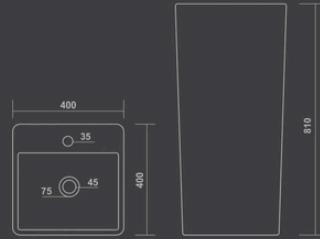

360x360x155mm

TABLE TOP / WALL HUNG BASIN

MERRY

420x300x125mm

JACK

430x295x130mm

COUNTER BASIN

SHAWN
610x460x210mm

ARIKA

580x470x160mm

GRACE

490x380x180mm

ETHAN

555x395x130mm

EMOLA

415x415x160mm

ONE PIECE BASIN

INVITO

400x400x810mm

ONE PIECE BASIN

RIO

380x380x860mm

RIO PLUS

380x380x860mm