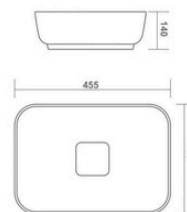

TABLE TOP BASIN

VEGAS

610x410x150mm

TABLE TOP BASIN

LETINA

480x380x140mm

CASSA

500x375x140mm

FEMINA

480x370x125mm

BRUCK PLUS

385x385x140mm

ELITE

485x345x135mm

LATINA PLUS

330x330x130mm

TABLE TOP BASIN

JAZZ

510x390x110mm

ASTRON

465x300x140mm

ELIPS

710x390x140mm

TABLE TOP BASIN

MINI STEELA

455x330x140mm

ELINA

565x385x115mm

TABLE TOP BASIN

LORENZ

460x260x115mm

ULTRA