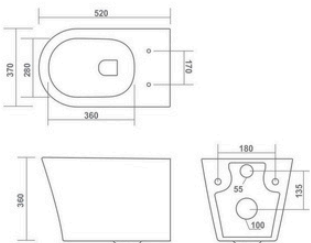

RIMLESS DESIGN

NORM

570x360x340mm

WALL HUNG CLOSET

ALIS

540x360x350mm

RIMLESS DESIGN

WALL HUNG CLOSET

YORK

520x370x370mm

RIMLESS DESIGN

AERIN

520x370x360mm

RIMLESS DESIGN

AERON

510x370x360mm

WALL HUNG CLOSET

ALON

500x360x350mm

RIMLESS DESIGN

WALL HUNG CLOSET

OLIVIA

500x360x350mm

VITO

550x400x390mm

JET

ELEMENT - Rimless

490x360x350mm

RIMLESS DESIGN

WALL HUNG CLOSET

DYNA

560x390x340mm