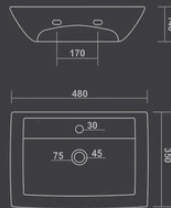

580x470x530mm

WASH BASIN HALF PEDESTAL

CANAN

560x420x470mm

REPOSE

590x470x520mm

SIMI

460x360x420mm

CORAL

450x340x400mm

MORIS

410x300x400mm

WALL HUNG BASIN

NERO

480x350x140mm

THIO

410x310x140mm

WALL HUNG BASIN

SPIRIT

410x370x120mm

ROME

470x360x170mm

OZON

420x350x140mm