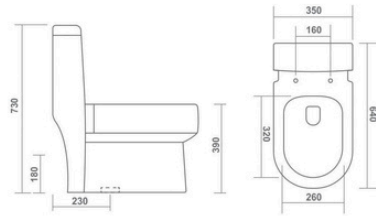

ZINNIA

680x360x770mm
S-Trap 230mm

RIMLESS
DESIGN

SYPHONIC
FLUSH

DENIAM

670x360x740mm
S-Trap 230, 300mm
P-Trap 180mm

WASH DOWN
FLUSH

MONALISA

710x360x750mm
S-Trap 230mm

SYPHONIC
FLUSH

ONE PIECE CLOSET

CHERRY

640x350x730mm
S-Trap 230mm / P-Trap 180mm

WASH DOWN
FLUSH

ALASKA

650x355x685mm
S-Trap 230mm / P-Trap 180mm

WASH DOWN
FLUSH

ONE PIECE CLOSET

STROM

680x360x725mm
S-Trap 230mm

WASH DOWN
FLUSH

TERA

700x360x720mm
S-Trap 230mm

SYPHONIC
FLUSH