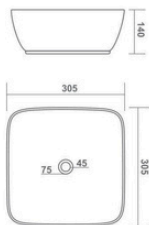

TABLE TOP BASIN

430x430x110mm

520x385x130mm

305x305x140mm

PRIME

530x415x160mm

400x330x140mm

550x395x120mm