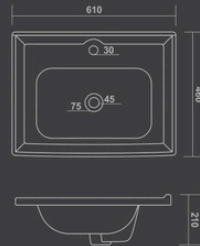

MINI BERLIN

400x300x140mm

TABLE TOP / WALL HUNG BASIN

LIBRA

400x330x140mm

PRISM

410x320x120mm

DECOR

360x360x155mm

TABLE TOP / WALL HUNG BASIN

MERRY

420x300x125mm

JACK

430x295x130mm

COUNTER BASIN

SHAWN
610x460x210mm

ARIKA

580x470x160mm

GRACE

490x380x180mm

ETHAN

555x395x130mm

EMOLA

415x415x160mm

ONE PIECE BASIN

INVITO

400x400x810mm

ONE PIECE BASIN

RIO

380x380x860mm

RIO PLUS

380x380x860mm