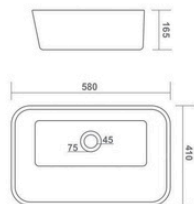

FEMINA

480x370x125mm

BRUCK PLUS

385x385x140mm

ELITE

485x345x135mm

LATINA PLUS

330x330x130mm

MINI STEELA

455x330x140mm

ELINA

565x385x115mm

TABLE TOP BASIN

LORENZ

460x260x115mm

ULTRA

460x250x115mm

MARVEL

415x415x150mm

TABLE TOP BASIN

BRUCK

340x340x140mm

SOPIE

520x380x150mm

TABLE TOP BASIN

ROSA

580x410x165mm

MYARA

460x340x140mm

FIONA

480x370x125mm

MARK