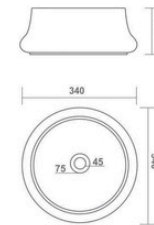

FEMINA

480x370x125mm

BRUCK PLUS

385x385x140mm

ELITE

485x345x135mm

LATINA PLUS

330x330x130mm

ALMORA

460x340x150mm

CUPID

360x290x125mm

MINI ITA

365x265x110mm

RUBIC

500x370x150mm

TABLE TOP BASIN

FLORIDA

405x405x115mm

TABLE TOP BASIN

MEDRID

360x360x130mm

SOFT

380x380x130mm

OLWIN

340x340x140mm

MILANO

380x380x150mm

BENZ

300x300x130mm

TABLE TOP / WALL HUNG BASIN

PLUTO