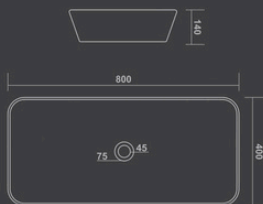

800x400x140mm

TABLE TOP BASIN

TITANIC

815x410x130mm

THRON

770x390x140mm

TABLE TOP BASIN

HELIX

620x350x110mm

TABLE TOP BASIN

SPOON

620x370x110mm

ENTO

600x400x140mm

DEMIS

615x360x150mm

TABLE TOP BASIN

VEGAS

610x410x150mm

TABLE TOP BASIN

LETINA

480x380x140mm

CASSA

500x375x140mm