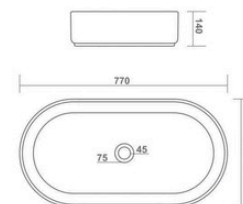

RUBY

550x360x400mm
S-Trap 90mm / P-Trap 180mm

EWC CONCEALED

580x370x400mm
S-Trap 100mm

EWC

550x360x400mm

TABLE TOP BASIN

SOPHIA

800x400x140mm

TABLE TOP BASIN

TITANIC

815x410x130mm

THRON

770x390x140mm

TABLE TOP BASIN

HELIX

620x350x110mm

TABLE TOP BASIN

SPOON

620x370x110mm

ENTO

600x400x140mm

DEMIS

615x360x150mm

TABLE TOP BASIN

VEGAS

610x410x150mm

TABLE TOP BASIN

LETINA

480x380x140mm

CASSA

500x375x140mm