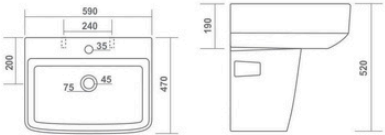

580x470x530mm

WASH BASIN HALF PEDESTAL

CANAN

560x420x470mm

REPOSE

590x470x520mm

SIMI

460x360x420mm