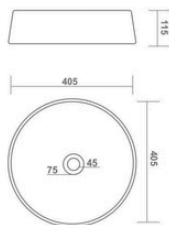

FEMINA

480x370x125mm

BRUCK PLUS

385x385x140mm

ELITE

485x345x135mm

LATINA PLUS

330x330x130mm

460x340x150mm

ITA

470x335x135mm

SCOOT

410x310x140mm

TABLE TOP BASIN

ELAN

430x430x110mm

ALMORA

460x340x150mm

CUPID

360x290x125mm

MINI ITA

365x265x110mm

RUBIC

500x370x150mm

TABLE TOP BASIN

FLORIDA

405x405x115mm

TABLE TOP BASIN

MEDRID

360x360x130mm

SOFT

380x380x130mm