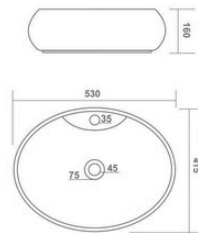

FEMINA

480x370x125mm

BRUCK PLUS

385x385x140mm

ELITE

485x345x135mm

LATINA PLUS

330x330x130mm

TABLE TOP BASIN

ROSA

580x410x165mm

MYARA

460x340x140mm

FIONA

480x370x125mm

MARK

460x340x150mm

ITA

470x335x135mm

SCOOT

410x310x140mm

TABLE TOP BASIN

ELAN

430x430x110mm

AURA

520x385x130mm

ROXY

305x305x140mm

PRIME

530x415x160mm

OMINI

400x330x140mm