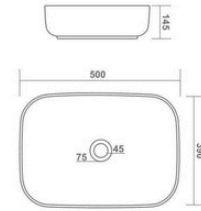

TABLE TOP BASIN

VEGAS

610x410x150mm

TABLE TOP BASIN

LETINA

480x380x140mm

CASSA

500x375x140mm

550x430x140mm

PYORAL

570x390x150mm

WENA PLUS

550x390x120mm

MINI JAZZ

410x310x110mm

TABLE TOP BASIN

BRUNA
610x410x135mm

STEELA
500x390x145mm

SLOG
490x300x125mm

STAR
650x410x140mm

SCOLLA
625x420x100mm

TABLE TOP BASIN

SWISS

540x400x145mm

FEMINA

480x370x125mm

BRUCK PLUS

385x385x140mm

ELITE

485x345x135mm

LATINA PLUS

330x330x130mm