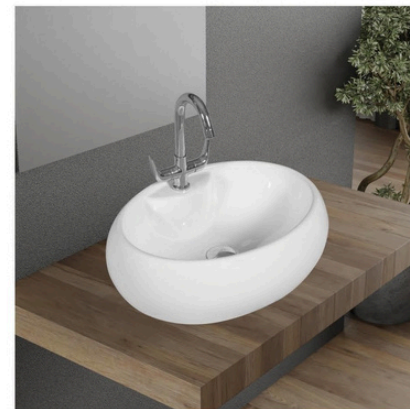

530x415x160mm

OMINI