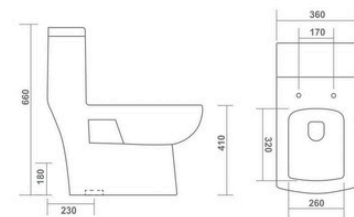

710x360x750mm
S-Trap 230mm

SYPHONIC
FLUSH

ONE PIECE CLOSET

CHERRY

640x350x730mm
S-Trap 230mm / P-Trap 180mm

WASH DOWN
FLUSH

ALASKA

650x355x685mm
S-Trap 230mm / P-Trap 180mm

WASH DOWN
FLUSH

ONE PIECE CLOSET

STROM

680x360x725mm
S-Trap 230mm

WASH DOWN
FLUSH

TERA

700x360x720mm
S-Trap 230mm

SYPHONIC
FLUSH

CHARLY

680x360x660mm
S-Trap 230mm / P-Trap 180mm

WASH DOWN
FLUSH

WALL HUNG CLOSET

KREVITO

520x350x370mm

RIMLESS DESIGN

WALL HUNG CLOSET

SLAVIA

480x340x320mm

RIMLESS DESIGN

NOVA

530x350x340mm

RIMLESS DESIGN

WALL HUNG CLOSET

LOFT