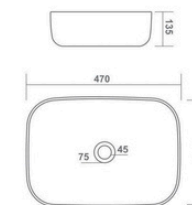

FEMINA

480x370x125mm

BRUCK PLUS

385x385x140mm

ELITE

485x345x135mm

LATINA PLUS

330x330x130mm

MINI STEELA

455x330x140mm

ELINA

565x385x115mm

TABLE TOP BASIN

LORENZ

460x260x115mm

ULTRA

TABLE TOP BASIN

ROSA

580x410x165mm

MYARA

460x340x140mm

FIONA

480x370x125mm

MARK

460x340x150mm

ITA

470x335x135mm

SCOOT

410x310x140mm

TABLE TOP BASIN

ELAN

430x430x110mm