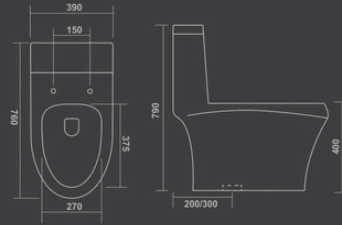

ONE PIECE CLOSET

LACERA

760x375x790mm
S-Trap 200, 300mm

SYPHONIC
FLUSH

ONE PIECE CLOSET

AQUA

690x380x760mm
S-Trap 300mm

SYPHONIC
FLUSH