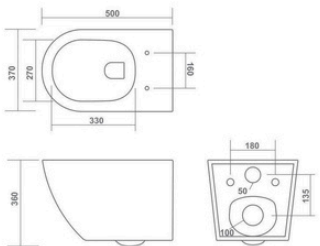

SLAVIA

480x340x320mm

RIMLESS DESIGN

NOVA

530x350x340mm

RIMLESS DESIGN

WALL HUNG CLOSET

LOFT

520x360x340mm

RIMLESS DESIGN

WALL HUNG CLOSET

YUGA

520x360x340mm

RIMLESS DESIGN

ROOT

500x370x360mm

RIMLESS DESIGN

NORM

570x360x340mm

WALL HUNG CLOSET

ALIS

540x360x350mm

RIMLESS DESIGN

WALL HUNG CLOSET

YORK

520x370x370mm

RIMLESS DESIGN

AERIN

520x370x360mm

RIMLESS DESIGN

AERON

510x370x360mm