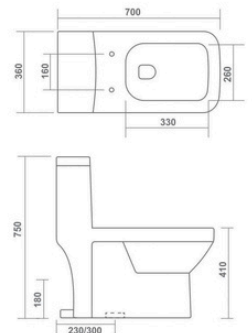

ONE PIECE CLOSET

LACERA

760x375x790mm
S-Trap 200, 300mm

SYPHONIC
FLUSH

ONE PIECE CLOSET

AQUA

690x380x760mm
S-Trap 300mm

SYPHONIC
FLUSH

LORENS

650x360x715mm
S-Trap 230mm / P-Trap 180mm

RIMLESS
DESIGN

WASH DOWN
FLUSH

ONE PIECE CLOSET

AQUA PLUS

700x370x780mm
S-Trap 300mm

SYPHONIC
FLUSH

ONE PIECE CLOSET

ALBA

650x370x710mm
S-Trap 230, 300mm

SYPHONIC
FLUSH

ALBA - Rimless

630x370x740mm
S-Trap 230, 300mm

RIMLESS
DESIGN

SYPHONIC
FLUSH

FOGO

700x360x750mm
S-Trap 230, 300mm / P-Trap 180mm

WASH DOWN
FLUSH

ONE PIECE CLOSET

METRO

660x370x740mm
S-Trap 230mm / P-Trap 180mm

WASH DOWN
FLUSH

ONE PIECE CLOSET