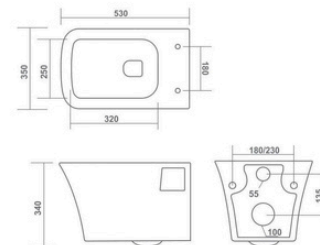

SLAVIA

480x340x320mm

RIMLESS DESIGN

NOVA

530x350x340mm

RIMLESS DESIGN

WALL HUNG CLOSET

LOFT

520x360x340mm

RIMLESS DESIGN

WALL HUNG CLOSET

YUGA

520x360x340mm

RIMLESS DESIGN

ROOT

500x370x360mm

RIMLESS DESIGN

NORM

570x360x340mm

WALL HUNG CLOSET

ALIS

540x360x350mm

RIMLESS DESIGN

WALL HUNG CLOSET