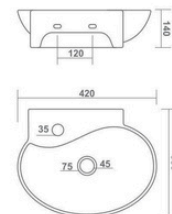

580x470x530mm

WASH BASIN HALF PEDESTAL

CANAN

560x420x470mm

REPOSE

590x470x520mm

SIMI

460x360x420mm

CORAL

450x340x400mm

MORIS

410x300x400mm

WALL HUNG BASIN

NERO

480x350x140mm

THIO

410x310x140mm

WALL HUNG BASIN

SPIRIT

410x370x120mm

ROME

470x360x170mm

OZON

420x350x140mm

URINAL

LARA

350x310x680mm

ALDO

250x310x500mm

KELOS

310x280x580mm

BABY