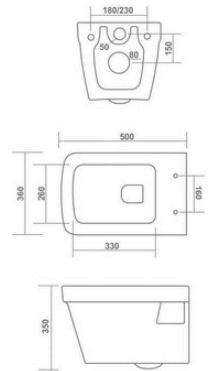

RIMLESS DESIGN

NORM

570x360x340mm

WALL HUNG CLOSET

ALIS

540x360x350mm

RIMLESS DESIGN

WALL HUNG CLOSET

YORK

520x370x370mm

RIMLESS DESIGN

AERIN

520x370x360mm

RIMLESS DESIGN

AERON

510x370x360mm

WALL HUNG CLOSET

ALON

500x360x350mm

RIMLESS DESIGN

WALL HUNG CLOSET

OLIVIA

500x360x350mm

VITO

550x400x390mm

JET

ELEMENT - Rimless

490x360x350mm

RIMLESS DESIGN

WALL HUNG CLOSET

DYNA

560x390x340mm