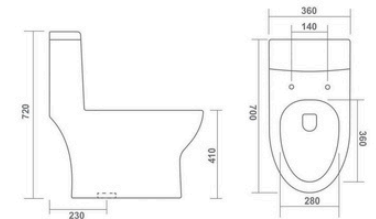

ZINNIA

680x360x770mm
S-Trap 230mm

RIMLESS
DESIGN

SYPHONIC
FLUSH

DENIAM

670x360x740mm
S-Trap 230, 300mm
P-Trap 180mm

WASH DOWN
FLUSH

MONALISA

710x360x750mm
S-Trap 230mm

SYPHONIC
FLUSH

ONE PIECE CLOSET

CHERRY

640x350x730mm
S-Trap 230mm / P-Trap 180mm

WASH DOWN
FLUSH

ALASKA

650x355x685mm
S-Trap 230mm / P-Trap 180mm

WASH DOWN
FLUSH

ONE PIECE CLOSET

STROM

680x360x725mm
S-Trap 230mm

WASH DOWN
FLUSH

TERA

700x360x720mm
S-Trap 230mm

SYPHONIC
FLUSH

CHARLY

680x360x660mm
S-Trap 230mm / P-Trap 180mm

WASH DOWN
FLUSH

WALL HUNG CLOSET

KREVITO

520x350x370mm

RIMLESS DESIGN

WALL HUNG CLOSET