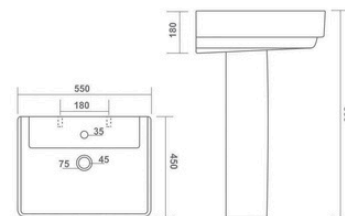

LORAL

550x450x860mm