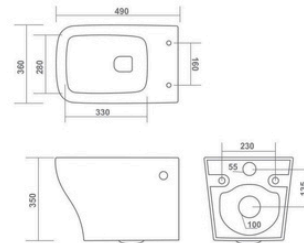

YORK

520x370x370mm

RIMLESS DESIGN

AERIN

520x370x360mm

RIMLESS DESIGN

AERON

510x370x360mm

WALL HUNG CLOSET

ALON

500x360x350mm

RIMLESS DESIGN

WALL HUNG CLOSET

OLIVIA

500x360x350mm

VITO

550x400x390mm

JET

ELEMENT - Rimless

490x360x350mm

RIMLESS DESIGN

WALL HUNG CLOSET

DYNA

560x390x340mm

WALL HUNG CLOSET

ELEGANT

500x360x320mm

JET

ZITA

520x370x350mm

RIMLESS DESIGN

ELEMENT