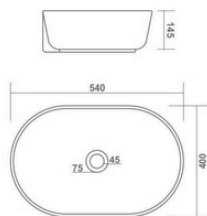

TABLE TOP BASIN

VEGAS

610x410x150mm

TABLE TOP BASIN

LETINA

480x380x140mm

CASSA

500x375x140mm

550x430x140mm

PYORAL

570x390x150mm

WENA PLUS

550x390x120mm

MINI JAZZ

410x310x110mm

TABLE TOP BASIN

BRUNA
610x410x135mm

STEELA
500x390x145mm

SLOG
490x300x125mm

STAR
650x410x140mm

SCOLLA
625x420x100mm

TABLE TOP BASIN

SWISS

540x400x145mm

FEMINA

480x370x125mm

BRUCK PLUS

385x385x140mm

ELITE

485x345x135mm

LATINA PLUS

330x330x130mm