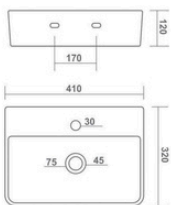

FEMINA

480x370x125mm

BRUCK PLUS

385x385x140mm

ELITE

485x345x135mm

LATINA PLUS

330x330x130mm

MINI BERLIN

400x300x140mm

TABLE TOP / WALL HUNG BASIN

LIBRA

400x330x140mm

PRISM

410x320x120mm

DECOR

360x360x155mm

TABLE TOP / WALL HUNG BASIN

MERRY

420x300x125mm

JACK

430x295x130mm

COUNTER BASIN

SHAWN
610x460x210mm

ONE PIECE BASIN

INVITO

400x400x810mm

ONE PIECE BASIN

RIO

380x380x860mm

RIO PLUS

380x380x860mm