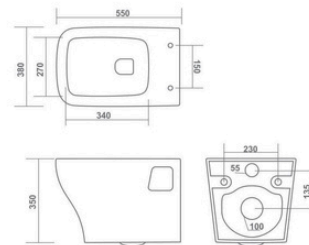

ELEMENT

550x380x350mm

JET