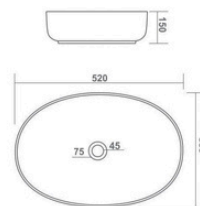

FEMINA

480x370x125mm

BRUCK PLUS

385x385x140mm

ELITE

485x345x135mm

LATINA PLUS

330x330x130mm

MINI STEELA

455x330x140mm

ELINA

565x385x115mm

TABLE TOP BASIN

LORENZ

460x260x115mm

ULTRA

460x250x115mm

MARVEL

415x415x150mm

TABLE TOP BASIN

BRUCK

340x340x140mm

SOPIE

520x380x150mm

TABLE TOP BASIN

ROSA

580x410x165mm

MYARA

460x340x140mm

FIONA

480x370x125mm

MARK