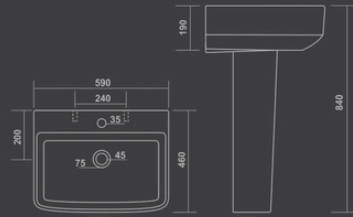

ETHOS

380x380x410mm

LENZ

465x460x390mm

WASH BASIN PEDESTAL

REPOSE

590x460x840mm

WASH BASIN PEDESTAL