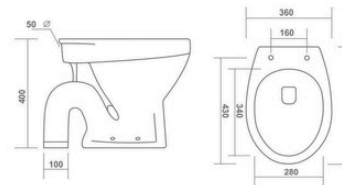

RUBY

550x360x400mm
S-Trap 90mm / P-Trap 180mm

EWC CONCEALED

580x370x400mm
S-Trap 100mm

EWC

550x360x400mm

TABLE TOP BASIN

SOPHIA

800x400x140mm

TABLE TOP BASIN

TITANIC

815x410x130mm

THRON

770x390x140mm

TABLE TOP BASIN

HELIX

620x350x110mm

TABLE TOP BASIN

SPOON

620x370x110mm

ENTO

600x400x140mm

DEMIS

615x360x150mm