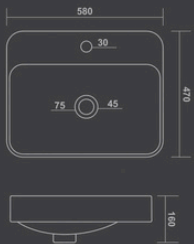

MINI BERLIN

400x300x140mm

TABLE TOP / WALL HUNG BASIN

LIBRA

400x330x140mm

PRISM

410x320x120mm

DECOR

360x360x155mm

TABLE TOP / WALL HUNG BASIN

MERRY

420x300x125mm

JACK

430x295x130mm

COUNTER BASIN

SHAWN
610x460x210mm

ARIKA

580x470x160mm

GRACE

490x380x180mm

ETHAN

555x395x130mm

EMOLA

415x415x160mm

ONE PIECE BASIN

INVITO

400x400x810mm

ONE PIECE BASIN

RIO

380x380x860mm

RIO PLUS

380x380x860mm