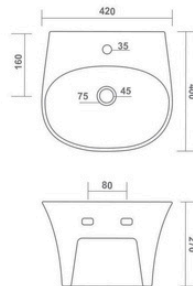

ARIKA

580x470x160mm

GRACE

490x380x180mm

ETHAN

555x395x130mm

EMOLA

415x415x160mm

ONE PIECE BASIN

INVITO

400x400x810mm

ONE PIECE BASIN

RIO

380x380x860mm

RIO PLUS

380x380x860mm

ONE PIECE BASIN

LINIA

360x360x290mm

LAVIS

350x360x280mm

LAVASA

420x400x270mm

ONE PIECE BASIN

ETHOS

380x380x410mm

LENZ

465x460x390mm

WASH BASIN PEDESTAL

REPOSE

590x460x840mm

WASH BASIN PEDESTAL