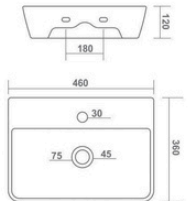

FEMINA

480x370x125mm

BRUCK PLUS

385x385x140mm

ELITE

485x345x135mm

LATINA PLUS

330x330x130mm

ALMORA

460x340x150mm

CUPID

360x290x125mm

MINI ITA

365x265x110mm

RUBIC

500x370x150mm

OLWIN

340x340x140mm

MILANO

380x380x150mm

BENZ

300x300x130mm

TABLE TOP / WALL HUNG BASIN

PLUTO

410x300x130mm

TABLE TOP / WALL HUNG BASIN

RECTA

460x360x120mm

SWIM

340x250x110mm

TABLE TOP / WALL HUNG BASIN

JEFF