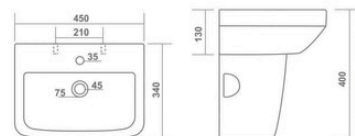

CORAL

450x340x400mm