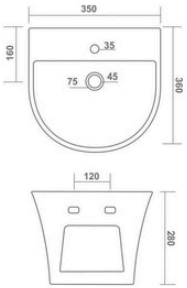

ARIKA

580x470x160mm

GRACE

490x380x180mm

ETHAN

555x395x130mm

EMOLA

415x415x160mm

ONE PIECE BASIN

INVITO

400x400x810mm

ONE PIECE BASIN

RIO

380x380x860mm

RIO PLUS

380x380x860mm

ONE PIECE BASIN

LINIA

360x360x290mm

LAVIS

350x360x280mm

LAVASA

420x400x270mm

ONE PIECE BASIN

ETHOS

380x380x410mm

LENZ

465x460x390mm

WASH BASIN PEDESTAL

REPOSE

590x460x840mm

WASH BASIN PEDESTAL