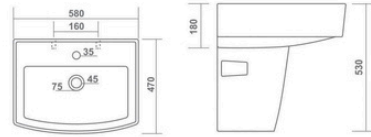

WASH BASIN HALF PEDESTAL

PARISH

580x470x530mm

WASH BASIN HALF PEDESTAL

CANAN

560x420x470mm

REPOSE

590x470x520mm

SIMI

460x360x420mm

CORAL

450x340x400mm

MORIS

410x300x400mm