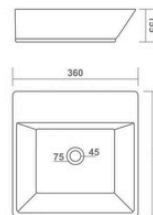

MINI BERLIN

400x300x140mm

TABLE TOP / WALL HUNG BASIN

LIBRA

400x330x140mm

PRISM

410x320x120mm

DECOR

360x360x155mm

TABLE TOP / WALL HUNG BASIN

MERRY

420x300x125mm

JACK

430x295x130mm

COUNTER BASIN

SHAWN
610x460x210mm

ARIKA

580x470x160mm

GRACE

490x380x180mm

ETHAN

555x395x130mm

EMOLA

415x415x160mm

ONE PIECE BASIN

INVITO

400x400x810mm

ONE PIECE BASIN

RIO

380x380x860mm

RIO PLUS

380x380x860mm