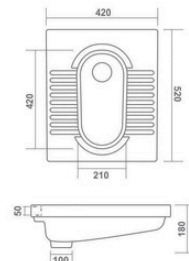

URINAL

LARA

350x310x680mm

ALDO

250x310x500mm

KELOS

310x280x580mm

BABY

290x250x510mm

DAISY

300x300x380mm

PAN

ORRISA PAN 23"

590x450x310mm

ORRISA PAN 20"

530x420x280mm

CITY PAN

520x420x180mm

MATT TABLE TOP BASIN

WENA - MATT BLACK

555x390x120mm

MATT TABLE TOP BASIN

ITA - GREY

470x335x135mm