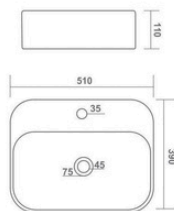

BRUNA
610x410x135mm

STEELA
500x390x145mm

SLOG
490x300x125mm

STAR
650x410x140mm

SCOLLA
625x420x100mm

TABLE TOP BASIN

SWISS

540x400x145mm

FEMINA

480x370x125mm

BRUCK PLUS

385x385x140mm

ELITE

485x345x135mm

LATINA PLUS

330x330x130mm

TABLE TOP BASIN

JAZZ

510x390x110mm

ASTRON

465x300x140mm

ELIPS

710x390x140mm

TABLE TOP BASIN

MINI STEELA

455x330x140mm

ELINA

565x385x115mm

TABLE TOP BASIN

LORENZ

460x260x115mm

ULTRA