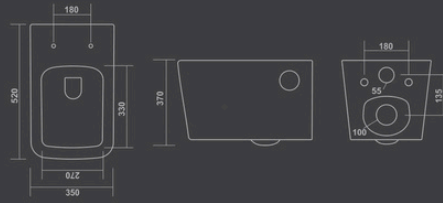

CHARLY

680x360x660mm
S-Trap 230mm / P-Trap 180mm

WASH DOWN
FLUSH

WALL HUNG CLOSET

KREVITO

520x350x370mm

RIMLESS DESIGN

WALL HUNG CLOSET

SLAVIA

480x340x320mm

RIMLESS DESIGN

NOVA

530x350x340mm

RIMLESS DESIGN

WALL HUNG CLOSET

LOFT