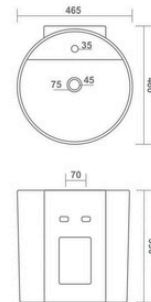

ONE PIECE BASIN

INVITO

400x400x810mm

ONE PIECE BASIN

RIO

380x380x860mm

RIO PLUS

380x380x860mm

ONE PIECE BASIN

LINIA

360x360x290mm

LAVIS

350x360x280mm

LAVASA

420x400x270mm

ONE PIECE BASIN

ETHOS

380x380x410mm

LENZ

465x460x390mm

WASH BASIN PEDESTAL

REPOSE

590x460x840mm

WASH BASIN PEDESTAL