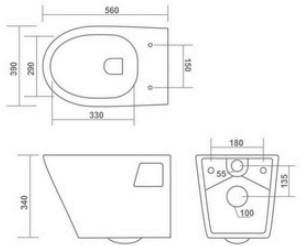

YORK

520x370x370mm

RIMLESS DESIGN

AERIN

520x370x360mm

RIMLESS DESIGN

AERON

510x370x360mm

550x400x390mm

JET

ELEMENT - Rimless

490x360x350mm

RIMLESS DESIGN

WALL HUNG CLOSET

DYNA

560x390x340mm

WALL HUNG CLOSET

ELEGANT

500x360x320mm

JET

ZITA

520x370x350mm

RIMLESS DESIGN

ELEMENT