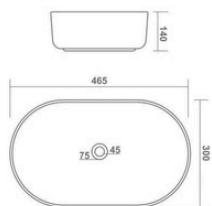

TABLE TOP BASIN

VEGAS

610x410x150mm

TABLE TOP BASIN

LETINA

480x380x140mm

CASSA

500x375x140mm

FEMINA

480x370x125mm

BRUCK PLUS

385x385x140mm

ELITE

485x345x135mm

LATINA PLUS

330x330x130mm

TABLE TOP BASIN

JAZZ

510x390x110mm

ASTRON

465x300x140mm

ELIPS

710x390x140mm

TABLE TOP BASIN

MINI STEELA

455x330x140mm

ELINA

565x385x115mm

TABLE TOP BASIN

LORENZ

460x260x115mm

ULTRA