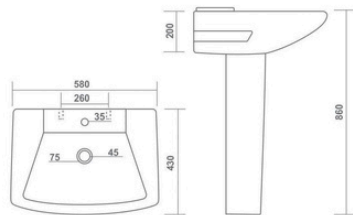

FEMINA

480x370x125mm

BRUCK PLUS

385x385x140mm

ELITE

485x345x135mm

LATINA PLUS

330x330x130mm

ONE PIECE BASIN

INVITO

400x400x810mm

ONE PIECE BASIN

RIO

380x380x860mm

RIO PLUS

380x380x860mm

ETHOS

380x380x410mm

LENZ

465x460x390mm

WASH BASIN PEDESTAL

REPOSE

590x460x840mm

WASH BASIN PEDESTAL

PARISH

580x430x850mm

LORAL

550x450x860mm

WASH BASIN PEDESTAL

PLAZA

580x430x860mm

WASH BASIN PEDESTAL