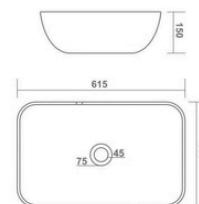

RUBY

550x360x400mm
S-Trap 90mm / P-Trap 180mm

EWC CONCEALED

580x370x400mm
S-Trap 100mm

EWC

550x360x400mm

TABLE TOP BASIN

SOPHIA

800x400x140mm

TABLE TOP BASIN

TITANIC

815x410x130mm

THRON

770x390x140mm

TABLE TOP BASIN

HELIX

620x350x110mm

TABLE TOP BASIN

SPOON

620x370x110mm

ENTO

600x400x140mm

DEMIS

615x360x150mm

TABLE TOP BASIN

VEGAS

610x410x150mm

TABLE TOP BASIN

LETINA

480x380x140mm

CASSA

500x375x140mm