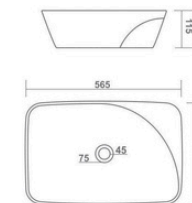

FEMINA

480x370x125mm

BRUCK PLUS

385x385x140mm

ELITE

485x345x135mm

LATINA PLUS

330x330x130mm

TABLE TOP BASIN

JAZZ

510x390x110mm

ASTRON

465x300x140mm

ELIPS

710x390x140mm

TABLE TOP BASIN

MINI STEELA

455x330x140mm

ELINA

565x385x115mm

TABLE TOP BASIN

LORENZ

460x260x115mm

ULTRA

460x250x115mm

MARVEL

415x415x150mm

TABLE TOP BASIN

BRUCK

340x340x140mm

SOPIE

520x380x150mm