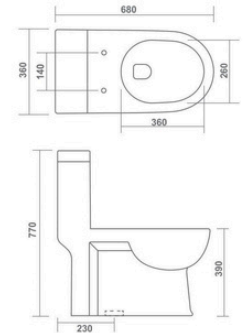

FOGO

700x360x750mm
S-Trap 230, 300mm / P-Trap 180mm

WASH DOWN
FLUSH

ONE PIECE CLOSET

METRO

660x370x740mm
S-Trap 230mm / P-Trap 180mm

WASH DOWN
FLUSH

ONE PIECE CLOSET

ZINNIA

680x360x770mm
S-Trap 230mm

RIMLESS
DESIGN

SYPHONIC
FLUSH

DENIAM

670x360x740mm
S-Trap 230, 300mm
P-Trap 180mm

WASH DOWN
FLUSH

MONALISA

710x360x750mm
S-Trap 230mm

SYPHONIC
FLUSH

ONE PIECE CLOSET

CHERRY

640x350x730mm
S-Trap 230mm / P-Trap 180mm

WASH DOWN
FLUSH

ALASKA

650x355x685mm
S-Trap 230mm / P-Trap 180mm