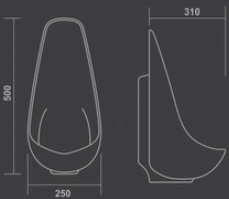

URINAL

LARA

350x310x680mm

ALDO

250x310x500mm

KELOS

310x280x580mm

BABY

290x250x510mm

DAISY

300x300x380mm

PAN

ORRISA PAN 23"

590x450x310mm

ORRISA PAN 20"

530x420x280mm