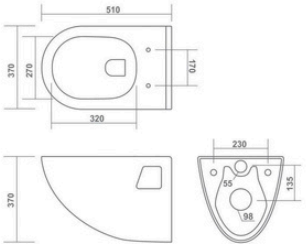

550x400x390mm

JET

ELEMENT - Rimless

490x360x350mm

RIMLESS DESIGN

WALL HUNG CLOSET

DYNA

560x390x340mm

WALL HUNG CLOSET

ELEGANT

500x360x320mm

JET

ZITA

520x370x350mm

RIMLESS DESIGN

ELEMENT

550x380x350mm

JET

WALL HUNG CLOSET

COCO

540x390x350mm

CROMA

510x370x370mm

CROMA - Rimless

510x380x370mm

WALL HUNG CLOSET

CRUSE

550x370x380mm

JET

RIMLESS DESIGN

CALIBER

510x370x330mm