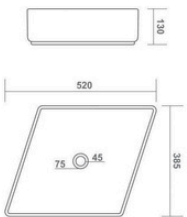

520x385x130mm

ROXY

305x305x140mm