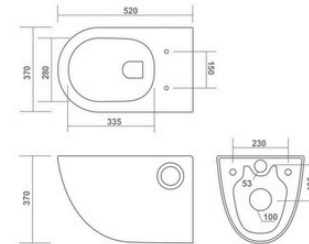

SLAVIA

480x340x320mm

RIMLESS DESIGN

NOVA

530x350x340mm

RIMLESS DESIGN

WALL HUNG CLOSET

LOFT

520x360x340mm

RIMLESS DESIGN

WALL HUNG CLOSET

YUGA

520x360x340mm

RIMLESS DESIGN

ROOT

500x370x360mm

RIMLESS DESIGN

NORM

570x360x340mm

WALL HUNG CLOSET

ALIS

540x360x350mm

RIMLESS DESIGN

WALL HUNG CLOSET

YORK

520x370x370mm

RIMLESS DESIGN

AERIN

520x370x360mm

RIMLESS DESIGN

AERON

510x370x360mm