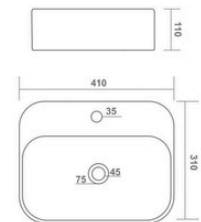

TABLE TOP BASIN

VEGAS

610x410x150mm

TABLE TOP BASIN

LETINA

480x380x140mm

CASSA

500x375x140mm

550x430x140mm

PYORAL

570x390x150mm

WENA PLUS

550x390x120mm

MINI JAZZ

410x310x110mm

TABLE TOP BASIN

BRUNA
610x410x135mm

STEELA
500x390x145mm

SLOG
490x300x125mm

STAR
650x410x140mm

SCOLLA
625x420x100mm

TABLE TOP BASIN

SWISS

540x400x145mm

FEMINA

480x370x125mm

BRUCK PLUS

385x385x140mm

ELITE

485x345x135mm

LATINA PLUS

330x330x130mm