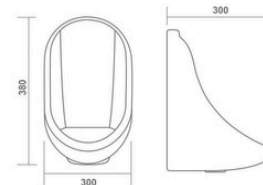

URINAL

LARA

350x310x680mm

ALDO

250x310x500mm

KELOS

310x280x580mm

BABY

290x250x510mm

DAISY

300x300x380mm

PAN

ORRISA PAN 23"

590x450x310mm

ORRISA PAN 20"

530x420x280mm