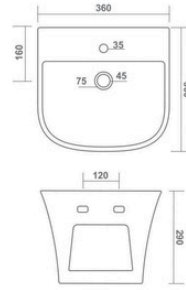

360x360x155mm

TABLE TOP / WALL HUNG BASIN

MERRY

420x300x125mm

JACK

430x295x130mm

COUNTER BASIN

SHAWN
610x460x210mm

ARIKA

580x470x160mm

GRACE

490x380x180mm

ETHAN

555x395x130mm

EMOLA

415x415x160mm

ONE PIECE BASIN

INVITO

400x400x810mm

ONE PIECE BASIN

RIO

380x380x860mm

RIO PLUS

380x380x860mm

ONE PIECE BASIN

LINIA

360x360x290mm

LAVIS

350x360x280mm

LAVASA

420x400x270mm

ONE PIECE BASIN