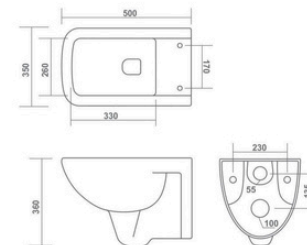

550x380x350mm

JET

WALL HUNG CLOSET

COCO

540x390x350mm

CROMA

510x370x370mm

CROMA - Rimless

510x380x370mm

WALL HUNG CLOSET

CRUSE

550x370x380mm

JET

RIMLESS DESIGN

CALIBER

510x370x330mm

AUDI

500x350x360mm

WATER CLOSET

MESSI

520x360x350mm
S-Trap 100mm / P-Trap 180mm

MAX

530x360x400mm
S-Trap 80mm / P-Trap 180mm

WATER CLOSET

RUBY

550x360x400mm
S-Trap 90mm / P-Trap 180mm

EWC CONCEALED

580x370x400mm
S-Trap 100mm

EWC

550x360x400mm

TABLE TOP BASIN

SOPHIA