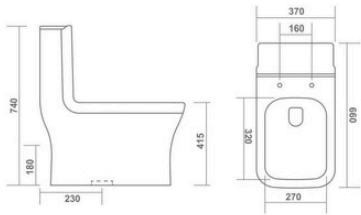

ONE PIECE CLOSET

ALBA

650x370x710mm
S-Trap 230, 300mm

SYPHONIC
FLUSH

ALBA - Rimless

630x370x740mm
S-Trap 230, 300mm

RIMLESS
DESIGN

SYPHONIC
FLUSH

FOGO

700x360x750mm
S-Trap 230, 300mm / P-Trap 180mm

WASH DOWN
FLUSH

ONE PIECE CLOSET

METRO

660x370x740mm
S-Trap 230mm / P-Trap 180mm

WASH DOWN
FLUSH

ONE PIECE CLOSET

ZINNIA

680x360x770mm
S-Trap 230mm

RIMLESS
DESIGN

SYPHONIC
FLUSH

DENIAM

670x360x740mm
S-Trap 230, 300mm
P-Trap 180mm

WASH DOWN
FLUSH

MONALISA

710x360x750mm
S-Trap 230mm

SYPHONIC
FLUSH

ONE PIECE CLOSET

CHERRY

640x350x730mm
S-Trap 230mm / P-Trap 180mm

WASH DOWN
FLUSH

ALASKA

650x355x685mm
S-Trap 230mm / P-Trap 180mm