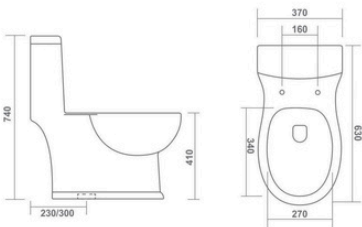

LORENS

650x360x715mm
S-Trap 230mm / P-Trap 180mm

RIMLESS
DESIGN

WASH DOWN
FLUSH

ONE PIECE CLOSET

AQUA PLUS

700x370x780mm
S-Trap 300mm

SYPHONIC
FLUSH

ONE PIECE CLOSET

ALBA

650x370x710mm
S-Trap 230, 300mm

SYPHONIC
FLUSH

ALBA - Rimless

630x370x740mm
S-Trap 230, 300mm

RIMLESS
DESIGN

SYPHONIC
FLUSH

FOGO

700x360x750mm
S-Trap 230, 300mm / P-Trap 180mm

WASH DOWN
FLUSH

ONE PIECE CLOSET

METRO

660x370x740mm
S-Trap 230mm / P-Trap 180mm

WASH DOWN
FLUSH

ONE PIECE CLOSET

ZINNIA

680x360x770mm
S-Trap 230mm

RIMLESS
DESIGN

SYPHONIC
FLUSH

DENIAM

670x360x740mm
S-Trap 230, 300mm
P-Trap 180mm

WASH DOWN
FLUSH

MONALISA