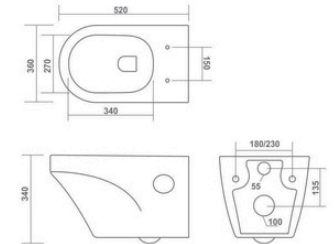

SLAVIA

480x340x320mm

RIMLESS DESIGN

NOVA

530x350x340mm

RIMLESS DESIGN

WALL HUNG CLOSET

LOFT

520x360x340mm

RIMLESS DESIGN

WALL HUNG CLOSET

YUGA

520x360x340mm

RIMLESS DESIGN

ROOT

500x370x360mm

RIMLESS DESIGN

NORM

570x360x340mm

WALL HUNG CLOSET

ALIS

540x360x350mm

RIMLESS DESIGN

WALL HUNG CLOSET

YORK

520x370x370mm

RIMLESS DESIGN

AERIN

520x370x360mm

RIMLESS DESIGN

AERON

510x370x360mm