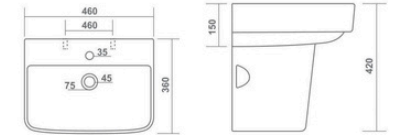

580x470x530mm

WASH BASIN HALF PEDESTAL

CANAN

560x420x470mm

REPOSE

590x470x520mm

SIMI

460x360x420mm