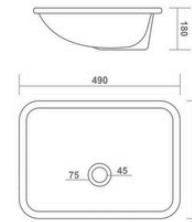

MINI BERLIN

400x300x140mm

TABLE TOP / WALL HUNG BASIN

LIBRA

400x330x140mm

PRISM

410x320x120mm

DECOR

360x360x155mm

TABLE TOP / WALL HUNG BASIN

MERRY

420x300x125mm

JACK

430x295x130mm

COUNTER BASIN

SHAWN
610x460x210mm

ARIKA

580x470x160mm

GRACE

490x380x180mm

ETHAN

555x395x130mm

EMOLA

415x415x160mm

ONE PIECE BASIN

INVITO

400x400x810mm

ONE PIECE BASIN

RIO

380x380x860mm

RIO PLUS

380x380x860mm