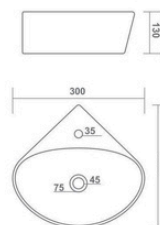

FEMINA

480x370x125mm

BRUCK PLUS

385x385x140mm

ELITE

485x345x135mm

LATINA PLUS

330x330x130mm

ALMORA

460x340x150mm

CUPID

360x290x125mm

MINI ITA

365x265x110mm

RUBIC

500x370x150mm

OLWIN

340x340x140mm

MILANO

380x380x150mm

BENZ

300x300x130mm

TABLE TOP / WALL HUNG BASIN

PLUTO

410x300x130mm

TABLE TOP / WALL HUNG BASIN

RECTA

460x360x120mm

SWIM

340x250x110mm

TABLE TOP / WALL HUNG BASIN

JEFF