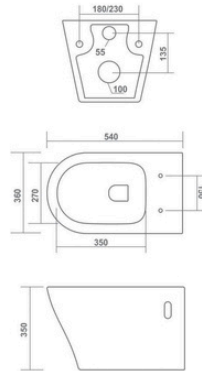

SLAVIA

480x340x320mm

RIMLESS DESIGN

NOVA

530x350x340mm

RIMLESS DESIGN

WALL HUNG CLOSET

LOFT

520x360x340mm

RIMLESS DESIGN

WALL HUNG CLOSET

YUGA

520x360x340mm

RIMLESS DESIGN

ROOT

500x370x360mm

RIMLESS DESIGN

NORM

570x360x340mm

WALL HUNG CLOSET

ALIS

540x360x350mm

RIMLESS DESIGN

WALL HUNG CLOSET

YORK

520x370x370mm

RIMLESS DESIGN

AERIN

520x370x360mm

RIMLESS DESIGN

AERON

510x370x360mm