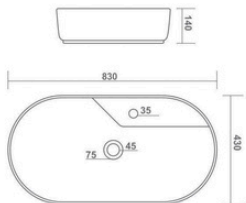

LUNAR

830x430x140mm