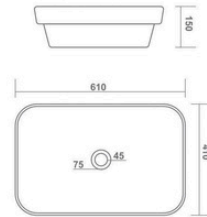

800x400x140mm

TABLE TOP BASIN

TITANIC

815x410x130mm

THRON

770x390x140mm

TABLE TOP BASIN

HELIX

620x350x110mm

TABLE TOP BASIN

SPOON

620x370x110mm

ENTO

600x400x140mm

DEMIS

615x360x150mm

TABLE TOP BASIN

VEGAS

610x410x150mm

TABLE TOP BASIN

LETINA

480x380x140mm

CASSA

500x375x140mm

550x430x140mm

PYORAL

570x390x150mm

WENA PLUS

550x390x120mm

MINI JAZZ

410x310x110mm

TABLE TOP BASIN