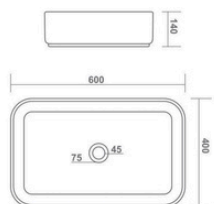

800x400x140mm

TABLE TOP BASIN

TITANIC

815x410x130mm

THRON

770x390x140mm

TABLE TOP BASIN

HELIX

620x350x110mm

TABLE TOP BASIN

SPOON

620x370x110mm

ENTO

600x400x140mm

DEMIS

615x360x150mm

TABLE TOP BASIN

VEGAS

610x410x150mm

TABLE TOP BASIN

LETINA

480x380x140mm

CASSA

500x375x140mm

FEMINA

480x370x125mm

BRUCK PLUS

385x385x140mm

ELITE

485x345x135mm

LATINA PLUS

330x330x130mm