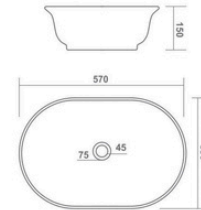

TABLE TOP BASIN

VEGAS

610x410x150mm

TABLE TOP BASIN

LETINA

480x380x140mm

CASSA

500x375x140mm

LUNAR

830x430x140mm

ROCA

560x380x150mm

TABLE TOP BASIN

ARMIS

600x450x180mm

BERLIN

550x430x140mm

PYORAL

570x390x150mm

WENA PLUS

550x390x120mm

MINI JAZZ

410x310x110mm

TABLE TOP BASIN

FEMINA

480x370x125mm

BRUCK PLUS

385x385x140mm

ELITE

485x345x135mm

LATINA PLUS

330x330x130mm