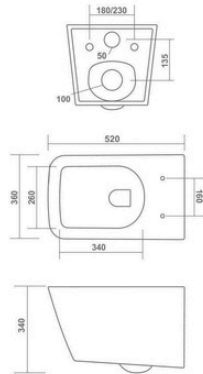

CHARLY

680x360x660mm
S-Trap 230mm / P-Trap 180mm

WASH DOWN
FLUSH

WALL HUNG CLOSET

KREVITO

520x350x370mm

RIMLESS DESIGN

WALL HUNG CLOSET

SLAVIA

480x340x320mm

RIMLESS DESIGN

NOVA

530x350x340mm

RIMLESS DESIGN

WALL HUNG CLOSET

LOFT

520x360x340mm

RIMLESS DESIGN

WALL HUNG CLOSET

YUGA

520x360x340mm

RIMLESS DESIGN

ROOT

500x370x360mm

RIMLESS DESIGN

NORM

570x360x340mm

WALL HUNG CLOSET

ALIS

540x360x350mm

RIMLESS DESIGN

WALL HUNG CLOSET