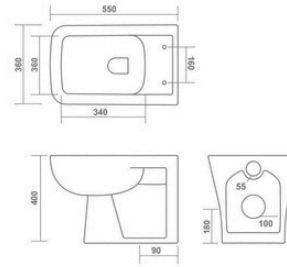

510x380x370mm

WALL HUNG CLOSET

CRUSE

550x370x380mm

JET

RIMLESS DESIGN

CALIBER

510x370x330mm

AUDI

500x350x360mm

WATER CLOSET

MESSI

520x360x350mm
S-Trap 100mm / P-Trap 180mm

MAX

530x360x400mm
S-Trap 80mm / P-Trap 180mm

WATER CLOSET

RUBY

550x360x400mm
S-Trap 90mm / P-Trap 180mm

EWC CONCEALED

580x370x400mm
S-Trap 100mm

EWC

550x360x400mm

TABLE TOP BASIN

SOPHIA

800x400x140mm

TABLE TOP BASIN

TITANIC

815x410x130mm

THRON

770x390x140mm

TABLE TOP BASIN

HELIX