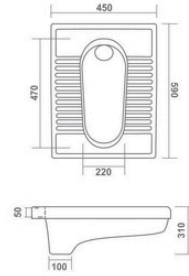

URINAL

LARA

350x310x680mm

ALDO

250x310x500mm

KELOS

310x280x580mm

BABY

290x250x510mm

DAISY

300x300x380mm

PAN

ORRISA PAN 23"

590x450x310mm

ORRISA PAN 20"

530x420x280mm

CITY PAN

520x420x180mm

MATT TABLE TOP BASIN

WENA - MATT BLACK

555x390x120mm

MATT TABLE TOP BASIN

ITA - GREY

470x335x135mm