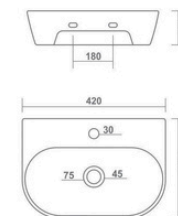

MINI BERLIN

400x300x140mm

TABLE TOP / WALL HUNG BASIN

LIBRA

400x330x140mm

PRISM

410x320x120mm

DECOR

360x360x155mm

TABLE TOP / WALL HUNG BASIN

MERRY

420x300x125mm

JACK

430x295x130mm

COUNTER BASIN

SHAWN
610x460x210mm

ARIKA

580x470x160mm

GRACE

490x380x180mm

ETHAN

555x395x130mm

EMOLA

415x415x160mm

ONE PIECE BASIN

INVITO

400x400x810mm

ONE PIECE BASIN

RIO

380x380x860mm

RIO PLUS

380x380x860mm