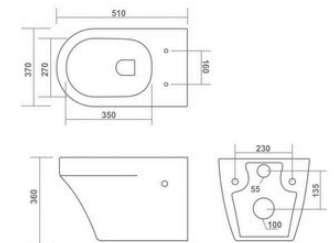

RIMLESS DESIGN

NORM

570x360x340mm

WALL HUNG CLOSET

ALIS

540x360x350mm

RIMLESS DESIGN

WALL HUNG CLOSET

YORK

520x370x370mm

RIMLESS DESIGN

AERIN

520x370x360mm

RIMLESS DESIGN

AERON

510x370x360mm

WALL HUNG CLOSET

ALON

500x360x350mm

RIMLESS DESIGN

WALL HUNG CLOSET

OLIVIA

500x360x350mm

VITO