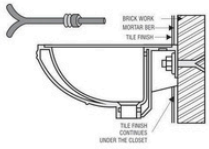

470x335x135mm

ITA - LIGHT BROWN

470x335x135mm

TECHNICAL SPECIFICATION

WALL HUNG BASIN

As per shown in the picture, the rag bolt must be grouted into the cement/concrete wall. The bolts must be fixed to the cement/concrete wall. Allow setting & checking than install it using nut and washer.