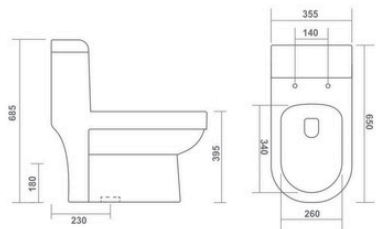

ZINNIA

680x360x770mm
S-Trap 230mm

RIMLESS
DESIGN

SYPHONIC
FLUSH

DENIAM

670x360x740mm
S-Trap 230, 300mm
P-Trap 180mm

WASH DOWN
FLUSH

MONALISA

710x360x750mm
S-Trap 230mm

SYPHONIC
FLUSH

ONE PIECE CLOSET

CHERRY

640x350x730mm
S-Trap 230mm / P-Trap 180mm

WASH DOWN
FLUSH

ALASKA

650x355x685mm
S-Trap 230mm / P-Trap 180mm

WASH DOWN
FLUSH

ONE PIECE CLOSET

STROM

680x360x725mm
S-Trap 230mm

WASH DOWN
FLUSH

TERA

700x360x720mm
S-Trap 230mm

SYPHONIC
FLUSH

CHARLY

680x360x660mm
S-Trap 230mm / P-Trap 180mm

WASH DOWN
FLUSH

WALL HUNG CLOSET

KREVITO

520x350x370mm

RIMLESS DESIGN

WALL HUNG CLOSET