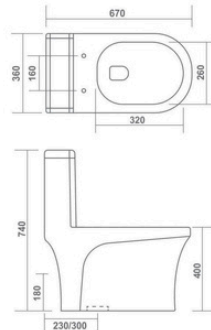

FOGO

700x360x750mm
S-Trap 230, 300mm / P-Trap 180mm

WASH DOWN
FLUSH

ONE PIECE CLOSET

METRO

660x370x740mm
S-Trap 230mm / P-Trap 180mm

WASH DOWN
FLUSH

ONE PIECE CLOSET

ZINNIA

680x360x770mm
S-Trap 230mm

RIMLESS
DESIGN

SYPHONIC
FLUSH

DENIAM

670x360x740mm
S-Trap 230, 300mm
P-Trap 180mm

WASH DOWN
FLUSH

MONALISA

710x360x750mm
S-Trap 230mm

SYPHONIC
FLUSH

ONE PIECE CLOSET

CHERRY

640x350x730mm
S-Trap 230mm / P-Trap 180mm

WASH DOWN
FLUSH

ALASKA

650x355x685mm
S-Trap 230mm / P-Trap 180mm