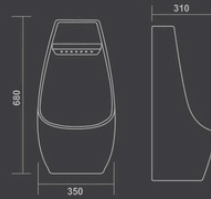

CORAL

450x340x400mm

MORIS

410x300x400mm

WALL HUNG BASIN

NERO

480x350x140mm

THIO

410x310x140mm

WALL HUNG BASIN

SPIRIT

410x370x120mm

ROME

470x360x170mm

OZON

420x350x140mm

URINAL

LARA

350x310x680mm

ALDO

250x310x500mm

KELOS

310x280x580mm

BABY