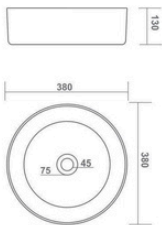

FEMINA

480x370x125mm

BRUCK PLUS

385x385x140mm

ELITE

485x345x135mm

LATINA PLUS

330x330x130mm

460x340x150mm

ITA

470x335x135mm

SCOOT

410x310x140mm

TABLE TOP BASIN

ELAN

430x430x110mm

ALMORA

460x340x150mm

CUPID

360x290x125mm

MINI ITA

365x265x110mm

RUBIC

500x370x150mm

TABLE TOP BASIN

FLORIDA

405x405x115mm

TABLE TOP BASIN

MEDRID

360x360x130mm

SOFT

380x380x130mm