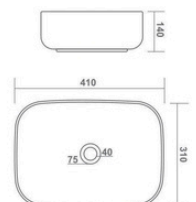

FEMINA

480x370x125mm

BRUCK PLUS

385x385x140mm

ELITE

485x345x135mm

LATINA PLUS

330x330x130mm

MINI STEELA

455x330x140mm

ELINA

565x385x115mm

TABLE TOP BASIN

LORENZ

460x260x115mm

ULTRA

TABLE TOP BASIN

ROSA

580x410x165mm

MYARA

460x340x140mm

FIONA

480x370x125mm

MARK

460x340x150mm

ITA

470x335x135mm

SCOOT

410x310x140mm

TABLE TOP BASIN

ELAN

430x430x110mm