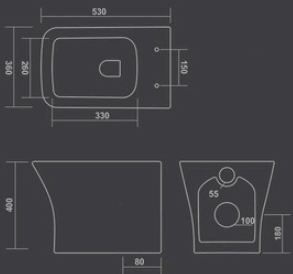

MAX

530x360x400mm
S-Trap 80mm / P-Trap 180mm