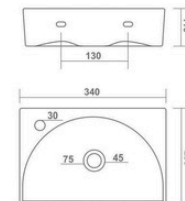

OLWIN

340x340x140mm

MILANO

380x380x150mm

BENZ

300x300x130mm

TABLE TOP / WALL HUNG BASIN

PLUTO

410x300x130mm

TABLE TOP / WALL HUNG BASIN

RECTA

460x360x120mm

SWIM

340x250x110mm

TABLE TOP / WALL HUNG BASIN

JEFF