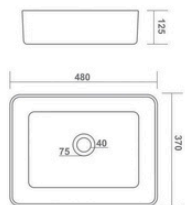

TABLE TOP BASIN

VEGAS

610x410x150mm

TABLE TOP BASIN

LETINA

480x380x140mm

CASSA

500x375x140mm

550x430x140mm

PYORAL

570x390x150mm

WENA PLUS

550x390x120mm

MINI JAZZ

410x310x110mm

TABLE TOP BASIN

BRUNA
610x410x135mm

STEELA
500x390x145mm

SLOG
490x300x125mm

STAR
650x410x140mm

SCOLLA
625x420x100mm

TABLE TOP BASIN

SWISS

540x400x145mm

FEMINA

480x370x125mm

BRUCK PLUS

385x385x140mm

ELITE

485x345x135mm

LATINA PLUS

330x330x130mm