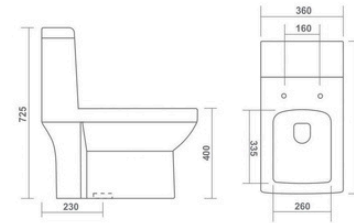

710x360x750mm
S-Trap 230mm

SYPHONIC
FLUSH

ONE PIECE CLOSET

CHERRY

640x350x730mm
S-Trap 230mm / P-Trap 180mm

WASH DOWN
FLUSH

ALASKA

650x355x685mm
S-Trap 230mm / P-Trap 180mm

WASH DOWN
FLUSH

ONE PIECE CLOSET

STROM

680x360x725mm
S-Trap 230mm

WASH DOWN
FLUSH

TERA

700x360x720mm
S-Trap 230mm

SYPHONIC
FLUSH

CHARLY

680x360x660mm
S-Trap 230mm / P-Trap 180mm

WASH DOWN
FLUSH

WALL HUNG CLOSET

KREVITO

520x350x370mm

RIMLESS DESIGN

WALL HUNG CLOSET

SLAVIA

480x340x320mm

RIMLESS DESIGN

NOVA

530x350x340mm

RIMLESS DESIGN

WALL HUNG CLOSET

LOFT