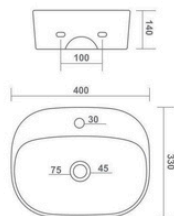

FEMINA

480x370x125mm

BRUCK PLUS

385x385x140mm

ELITE

485x345x135mm

LATINA PLUS

330x330x130mm

410x300x130mm

TABLE TOP / WALL HUNG BASIN

RECTA

460x360x120mm

SWIM

340x250x110mm

TABLE TOP / WALL HUNG BASIN

JEFF

MINI BERLIN

400x300x140mm

TABLE TOP / WALL HUNG BASIN

LIBRA

400x330x140mm

PRISM

410x320x120mm

DECOR

360x360x155mm

TABLE TOP / WALL HUNG BASIN

MERRY

420x300x125mm

JACK

430x295x130mm

COUNTER BASIN

SHAWN
610x460x210mm