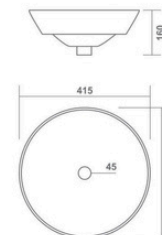

360x360x155mm

TABLE TOP / WALL HUNG BASIN

MERRY

420x300x125mm

JACK

430x295x130mm

COUNTER BASIN

SHAWN
610x460x210mm

ARIKA

580x470x160mm

GRACE

490x380x180mm

ETHAN

555x395x130mm

EMOLA

415x415x160mm

ONE PIECE BASIN

INVITO

400x400x810mm

ONE PIECE BASIN

RIO

380x380x860mm

RIO PLUS

380x380x860mm

ONE PIECE BASIN

LINIA

360x360x290mm

LAVIS

350x360x280mm

LAVASA

420x400x270mm

ONE PIECE BASIN