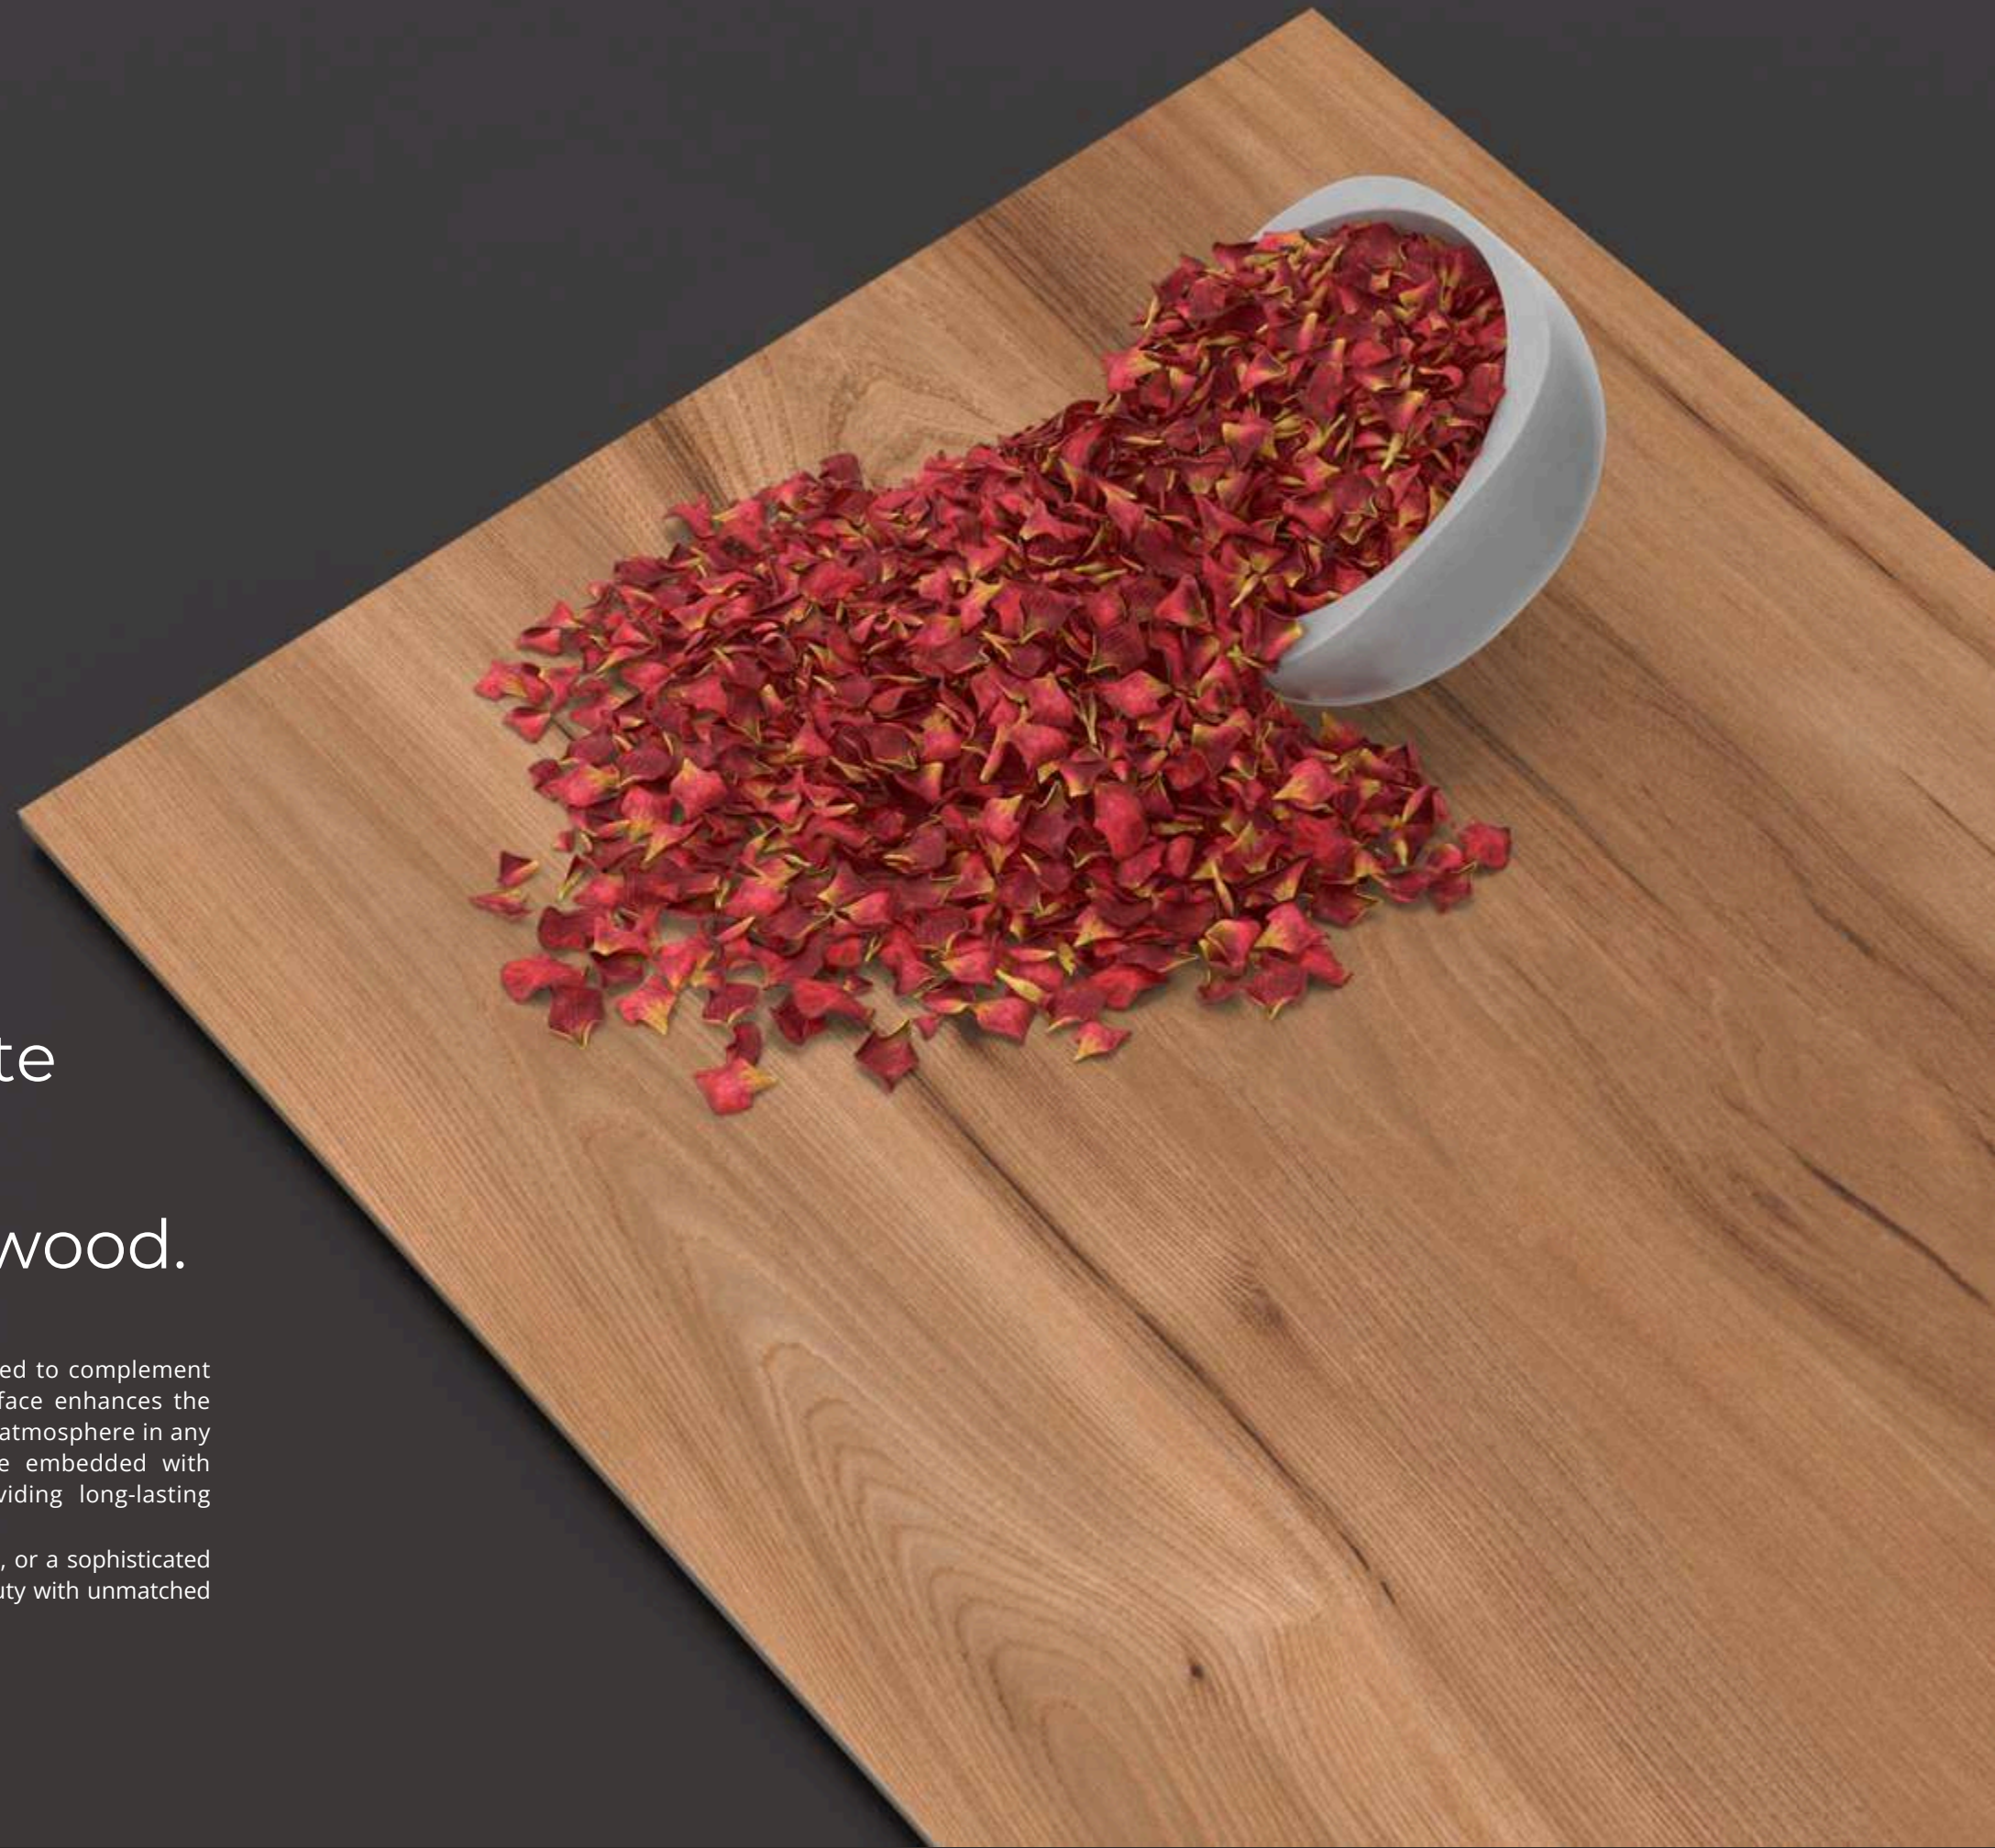

A touch of nature,
a hint of luxury—create
the perfect ambiance
with the elegance of wood.

The Wood Matt tiles feature a sophisticated matt finish, designed to complement contemporary and traditional interiors alike. The textured surface enhances the tactile appeal, minimizes glare, and creates a refined and subtle atmosphere in any space. The natural grain patterns, true to walnut wood, are embedded with precision, ensuring each tile exudes authenticity while providing long-lasting durability.

Whether you're designing a luxurious living room, a cozy bedroom, or a sophisticated commercial space, the Walnut Wood Matt Tiles bring timeless beauty with unmatched practicality.