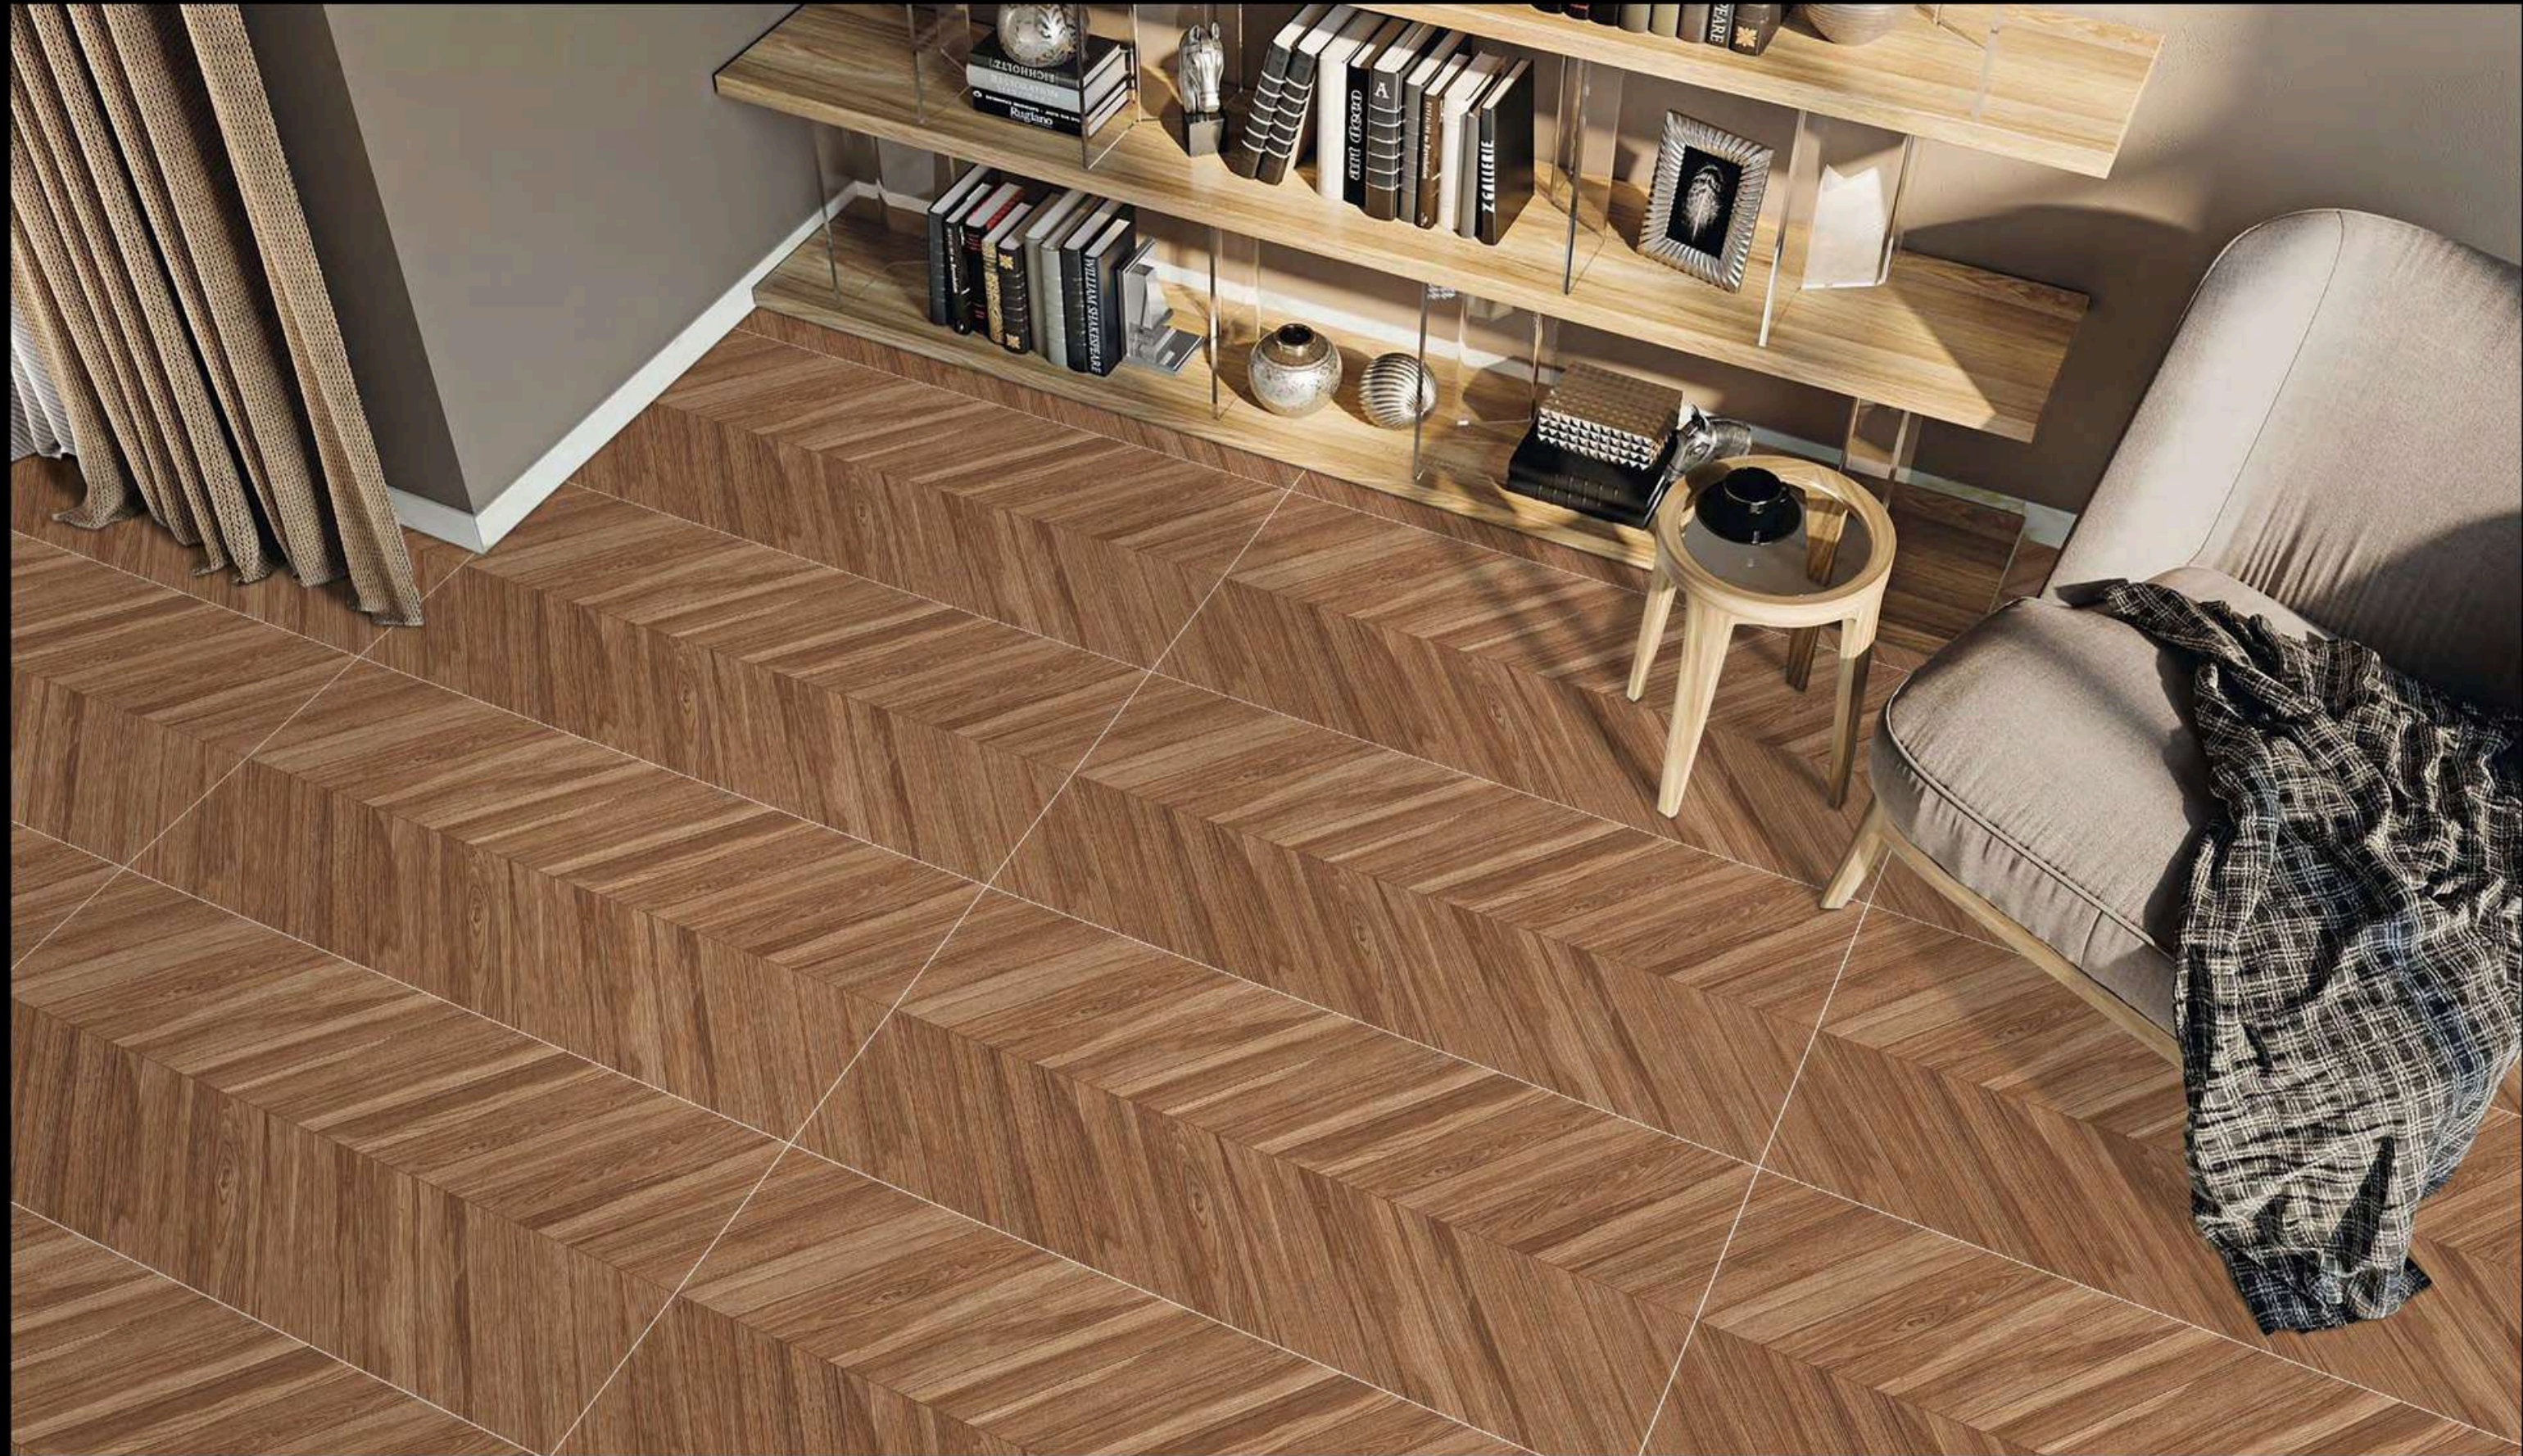

Name - **WALNUT BROWN**

Size - 600x1200mm

Available Finish - **Matt**

Random - 1 faces

**BACK TO
INDEX**

WALNUT BROWN
600x1200mm | Matt Finish

walnut
COLLECTION

Name - **WALNUT CREAMA**