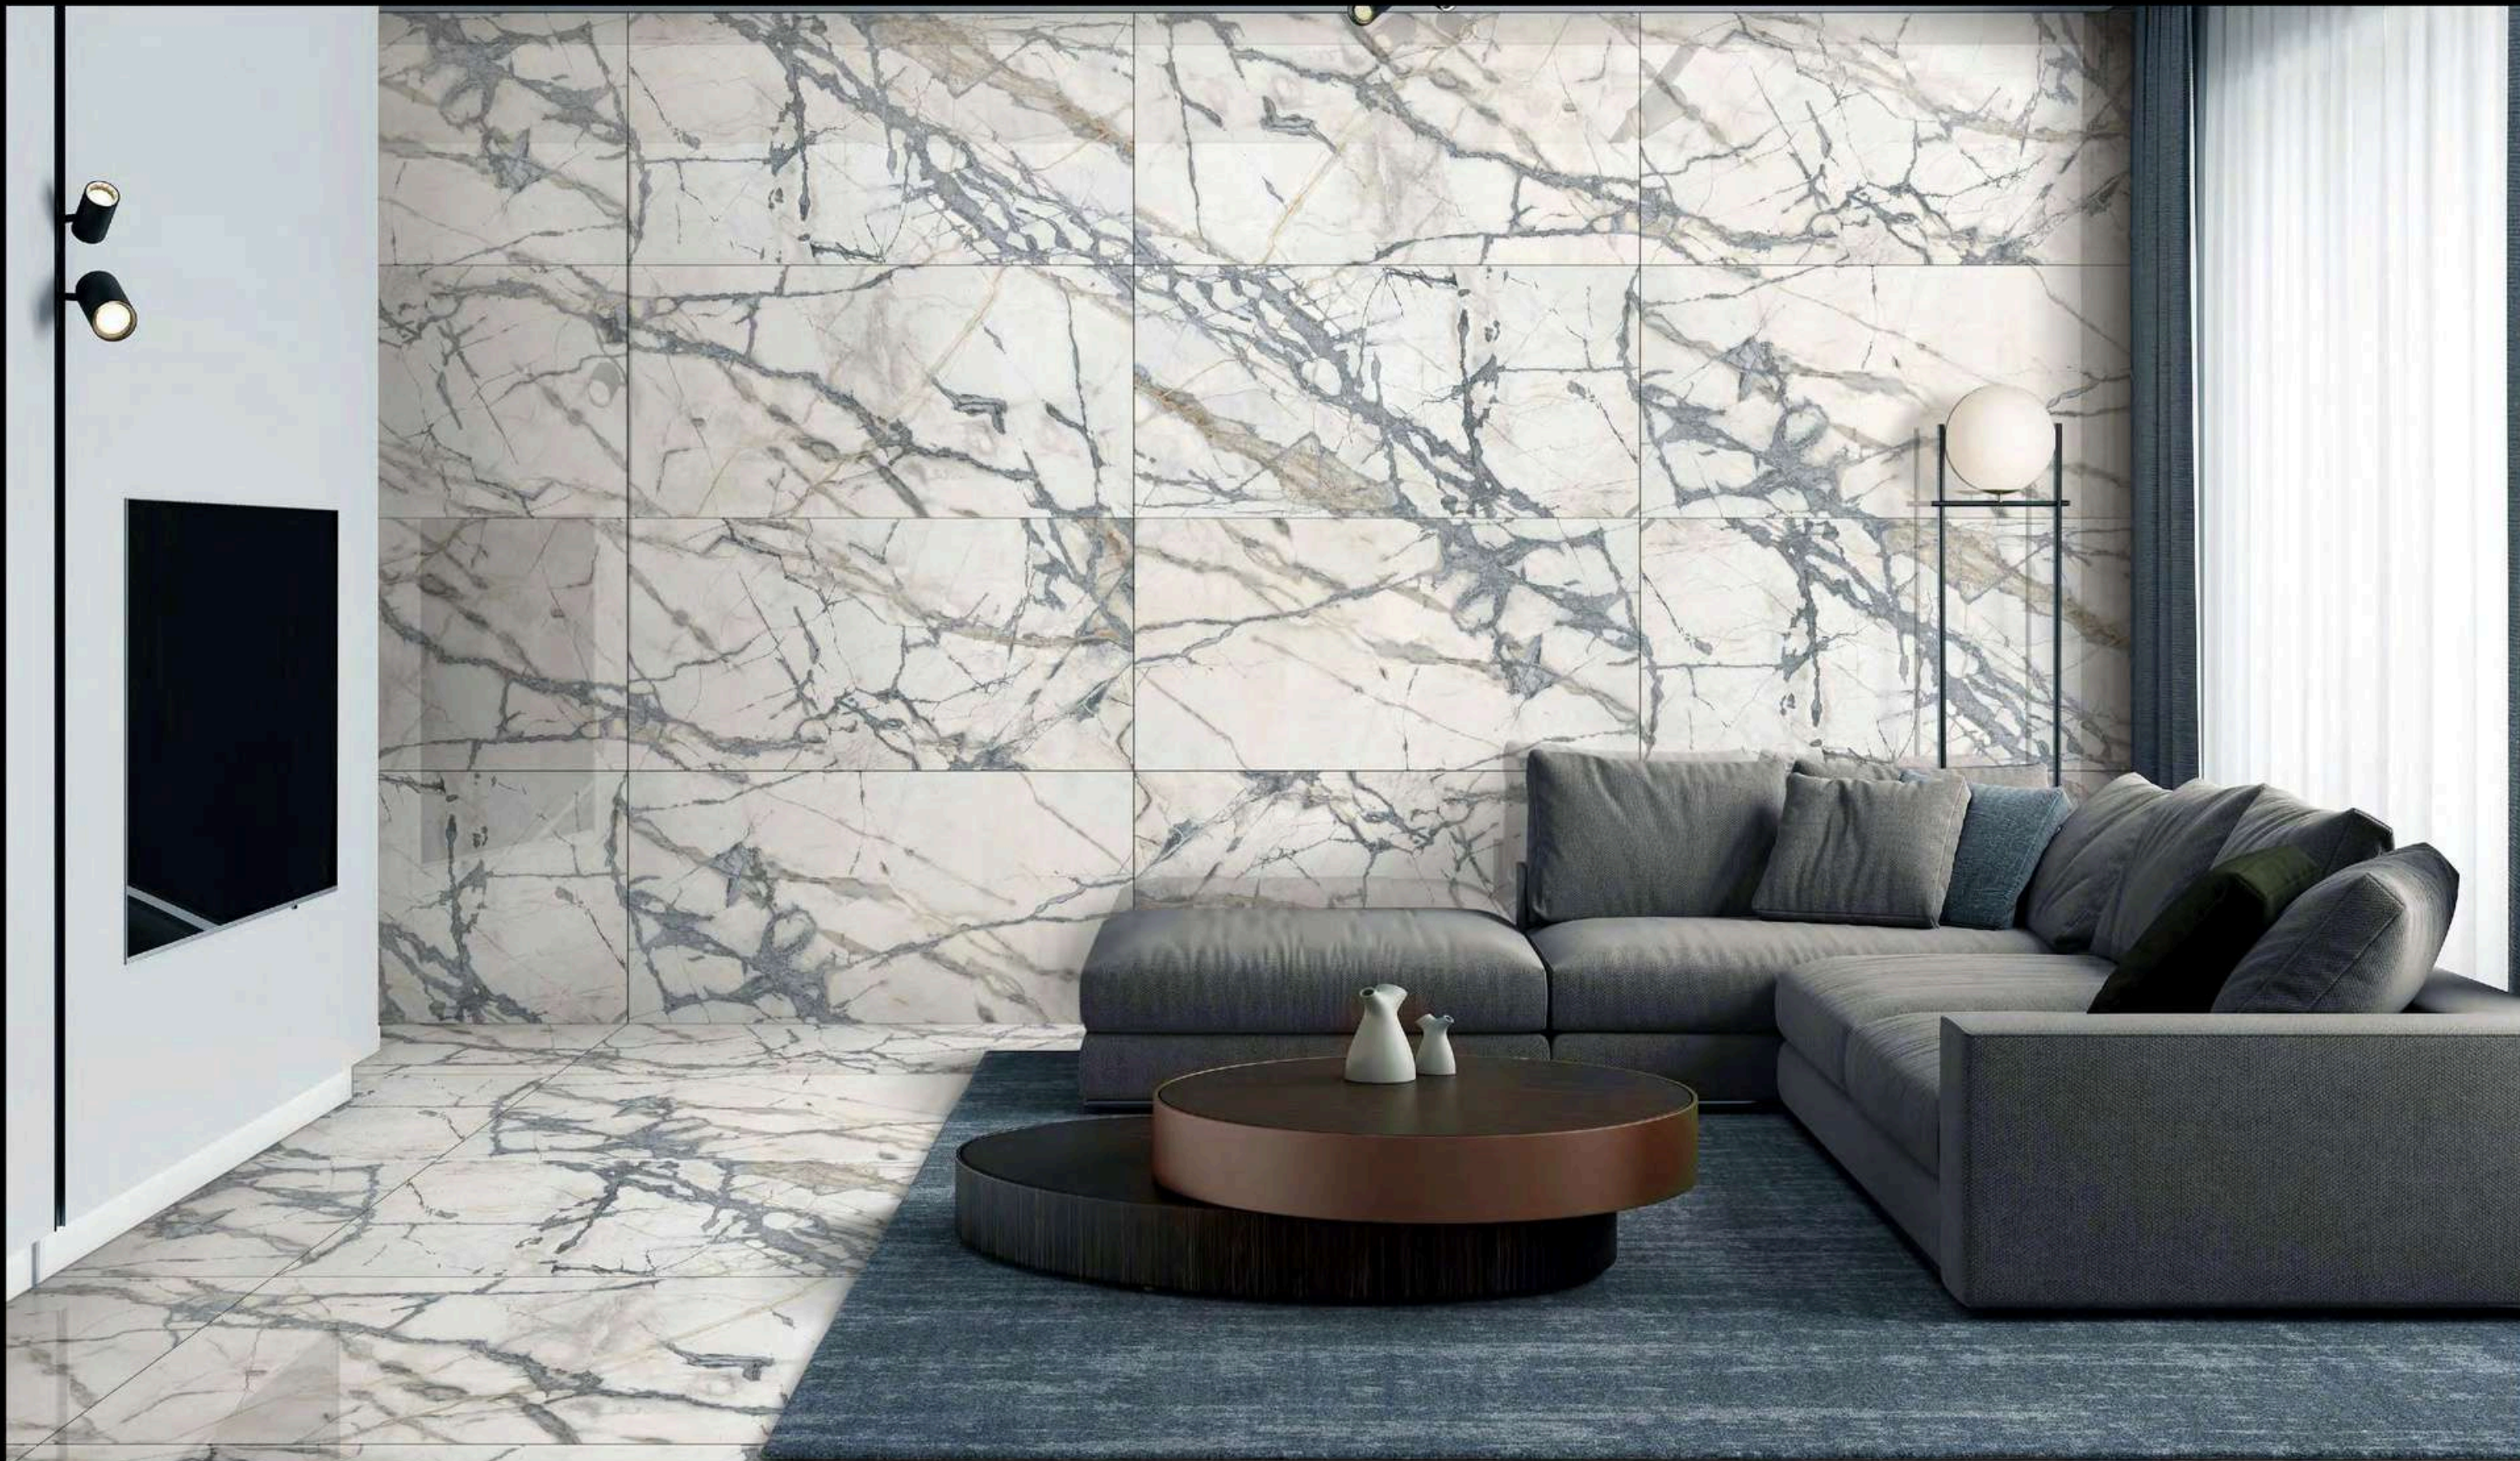

Size - 600x1200mm

Available Finish - **Glossy**

Random - 4 faces

**BACK TO
INDEX**

CHARMING CARRARA

600x1200mm | Glossy Finish

luxorio
COLLECTION

Name - **DONA IVORY**