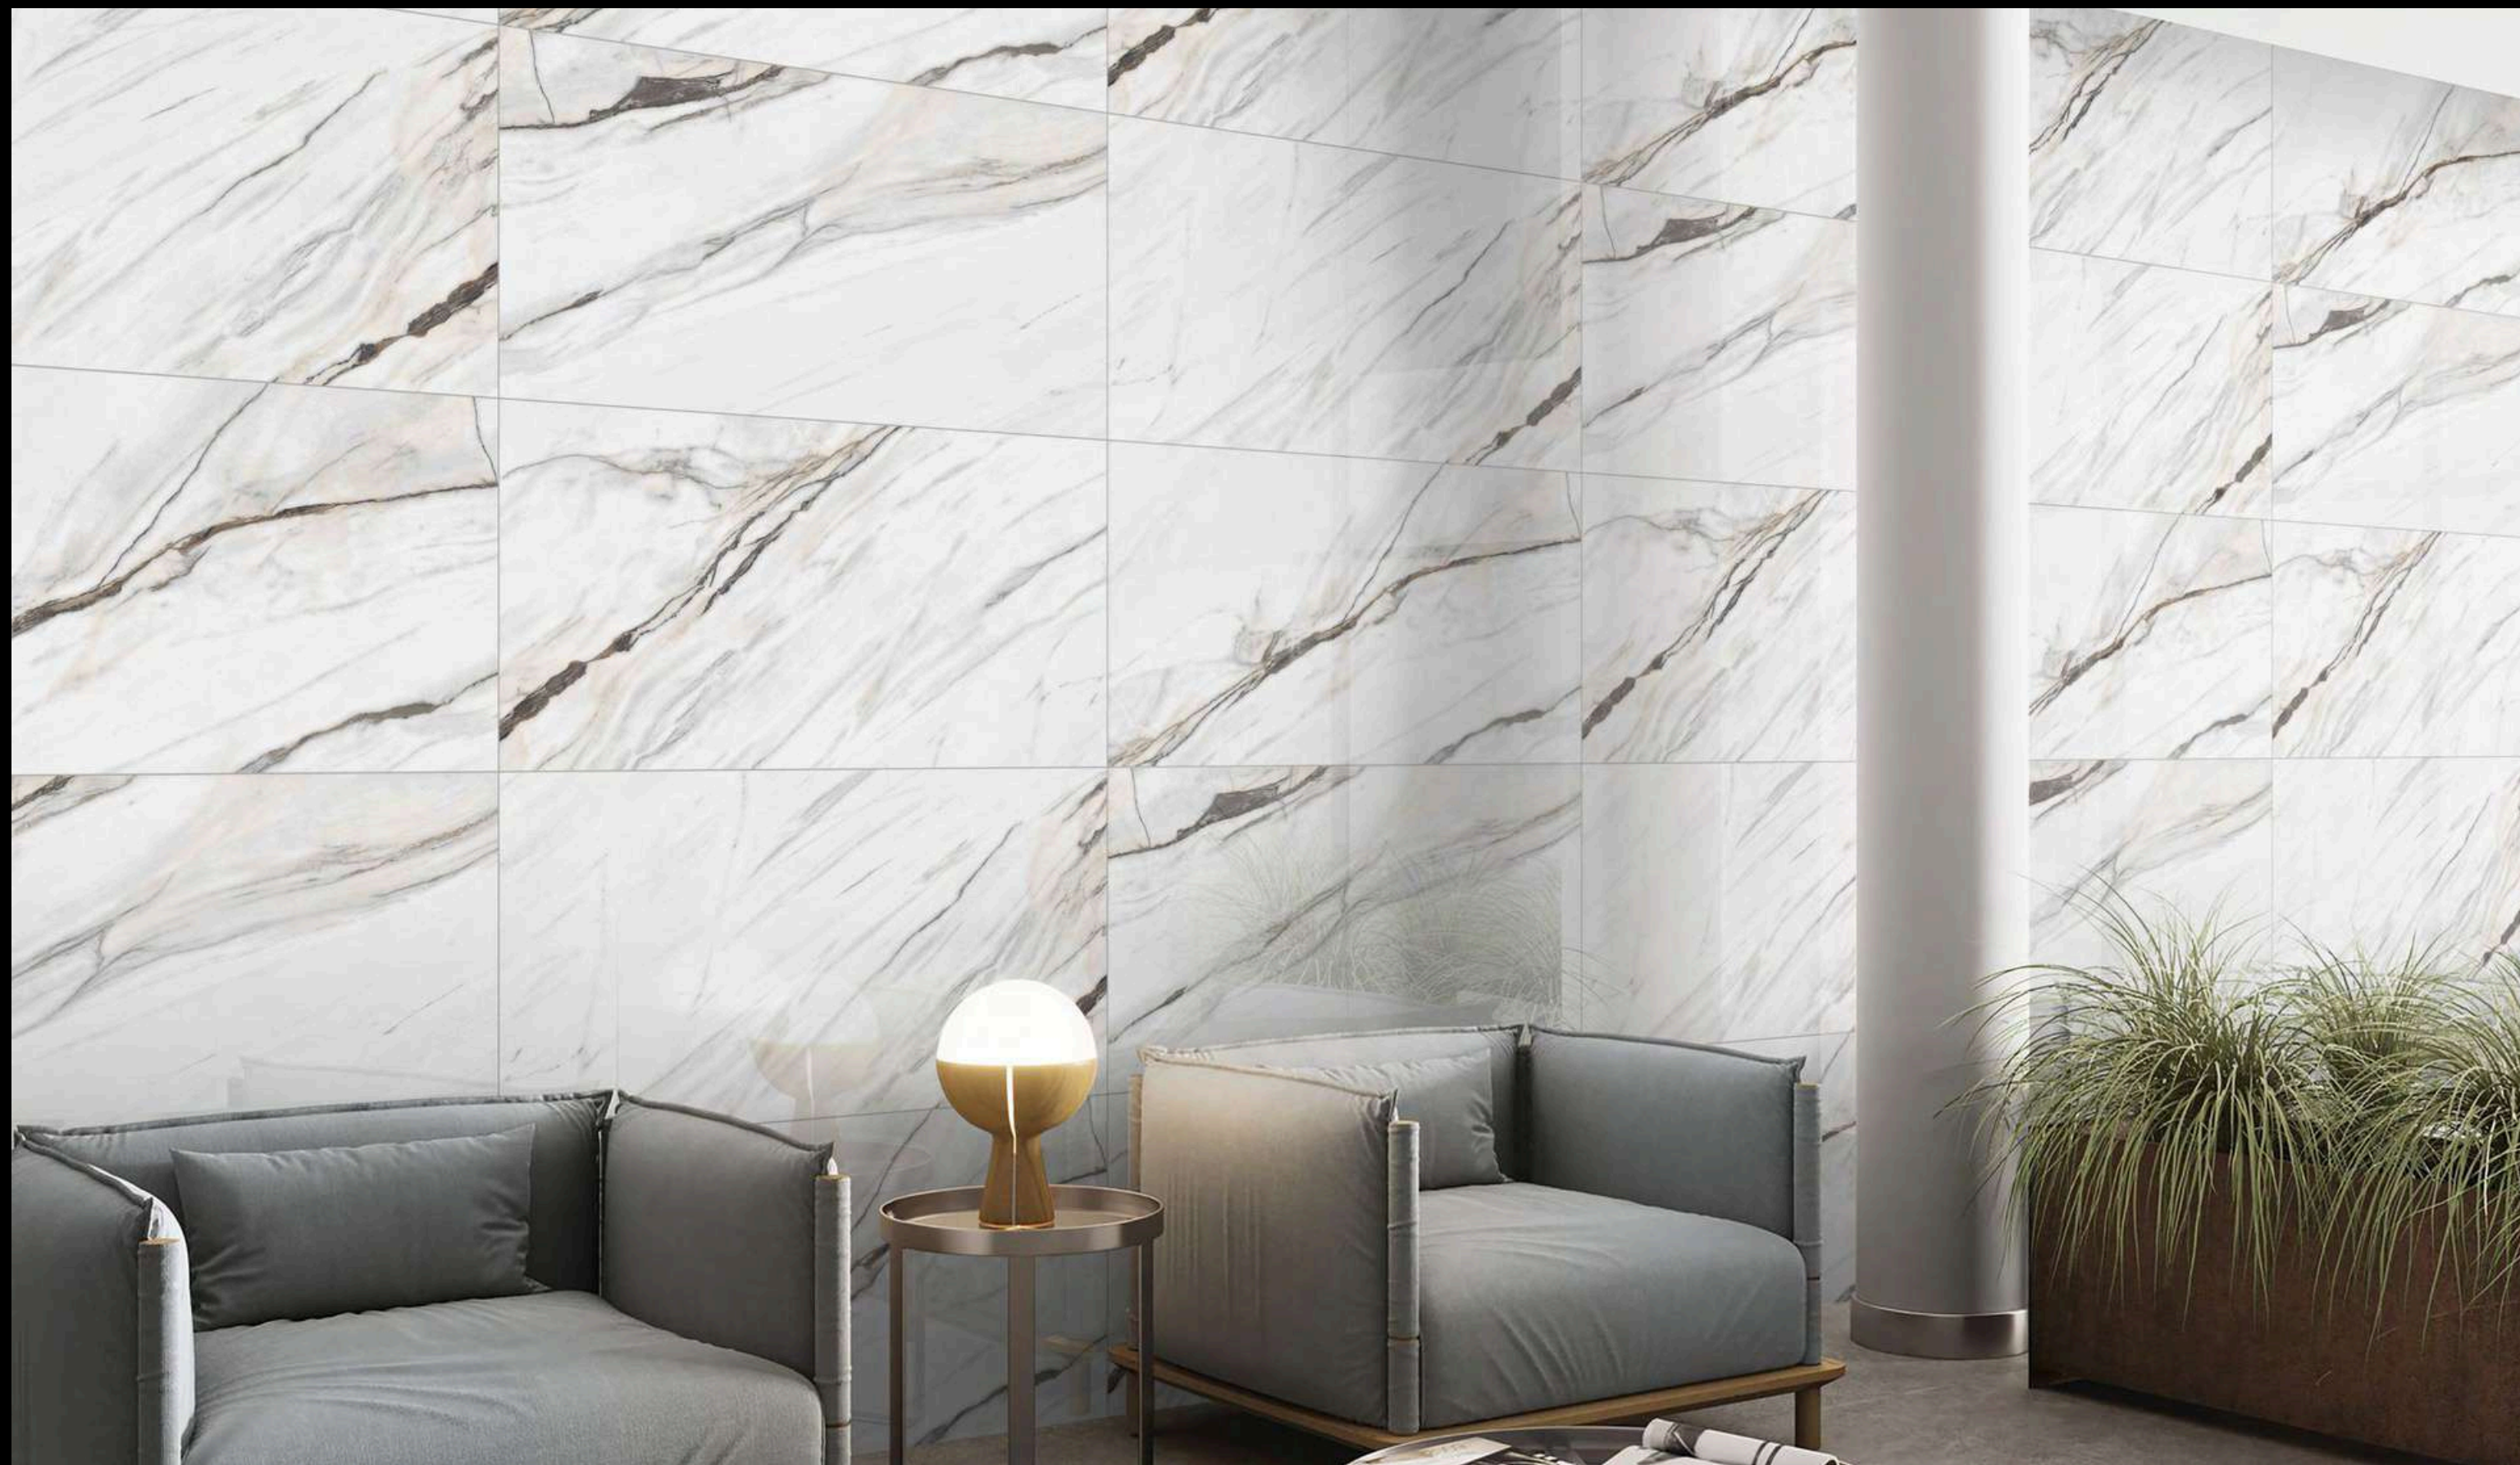

ETERNITY

600x1200mm | Glossy Finish