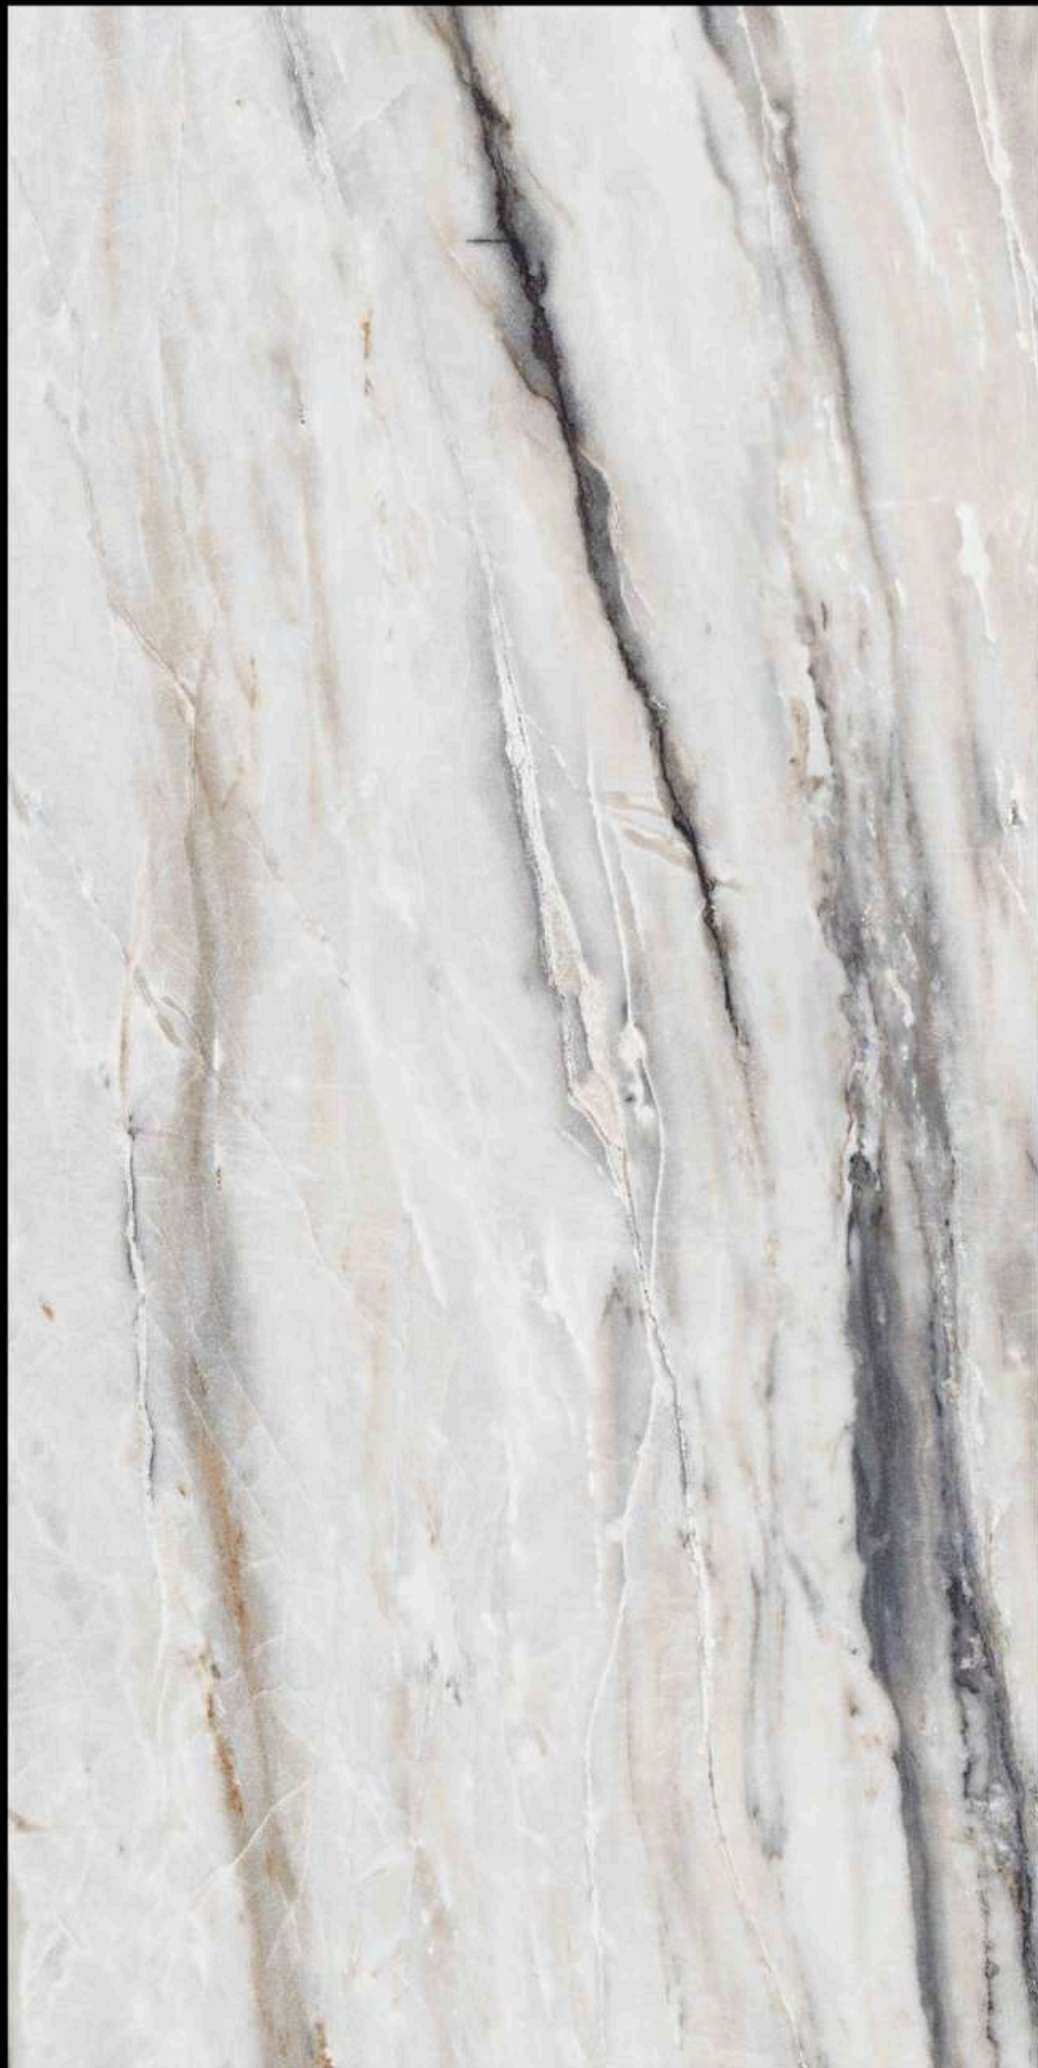

Size - 600x1200mm

Available Finish - **Glossy**

Random - 4 faces

**BACK TO
INDEX**

LIVON NERO
600x1200mm | Glossy Finish

luxorio
COLLECTION

Name - **LIVONA CARRARA**

Size - 600x1200mm