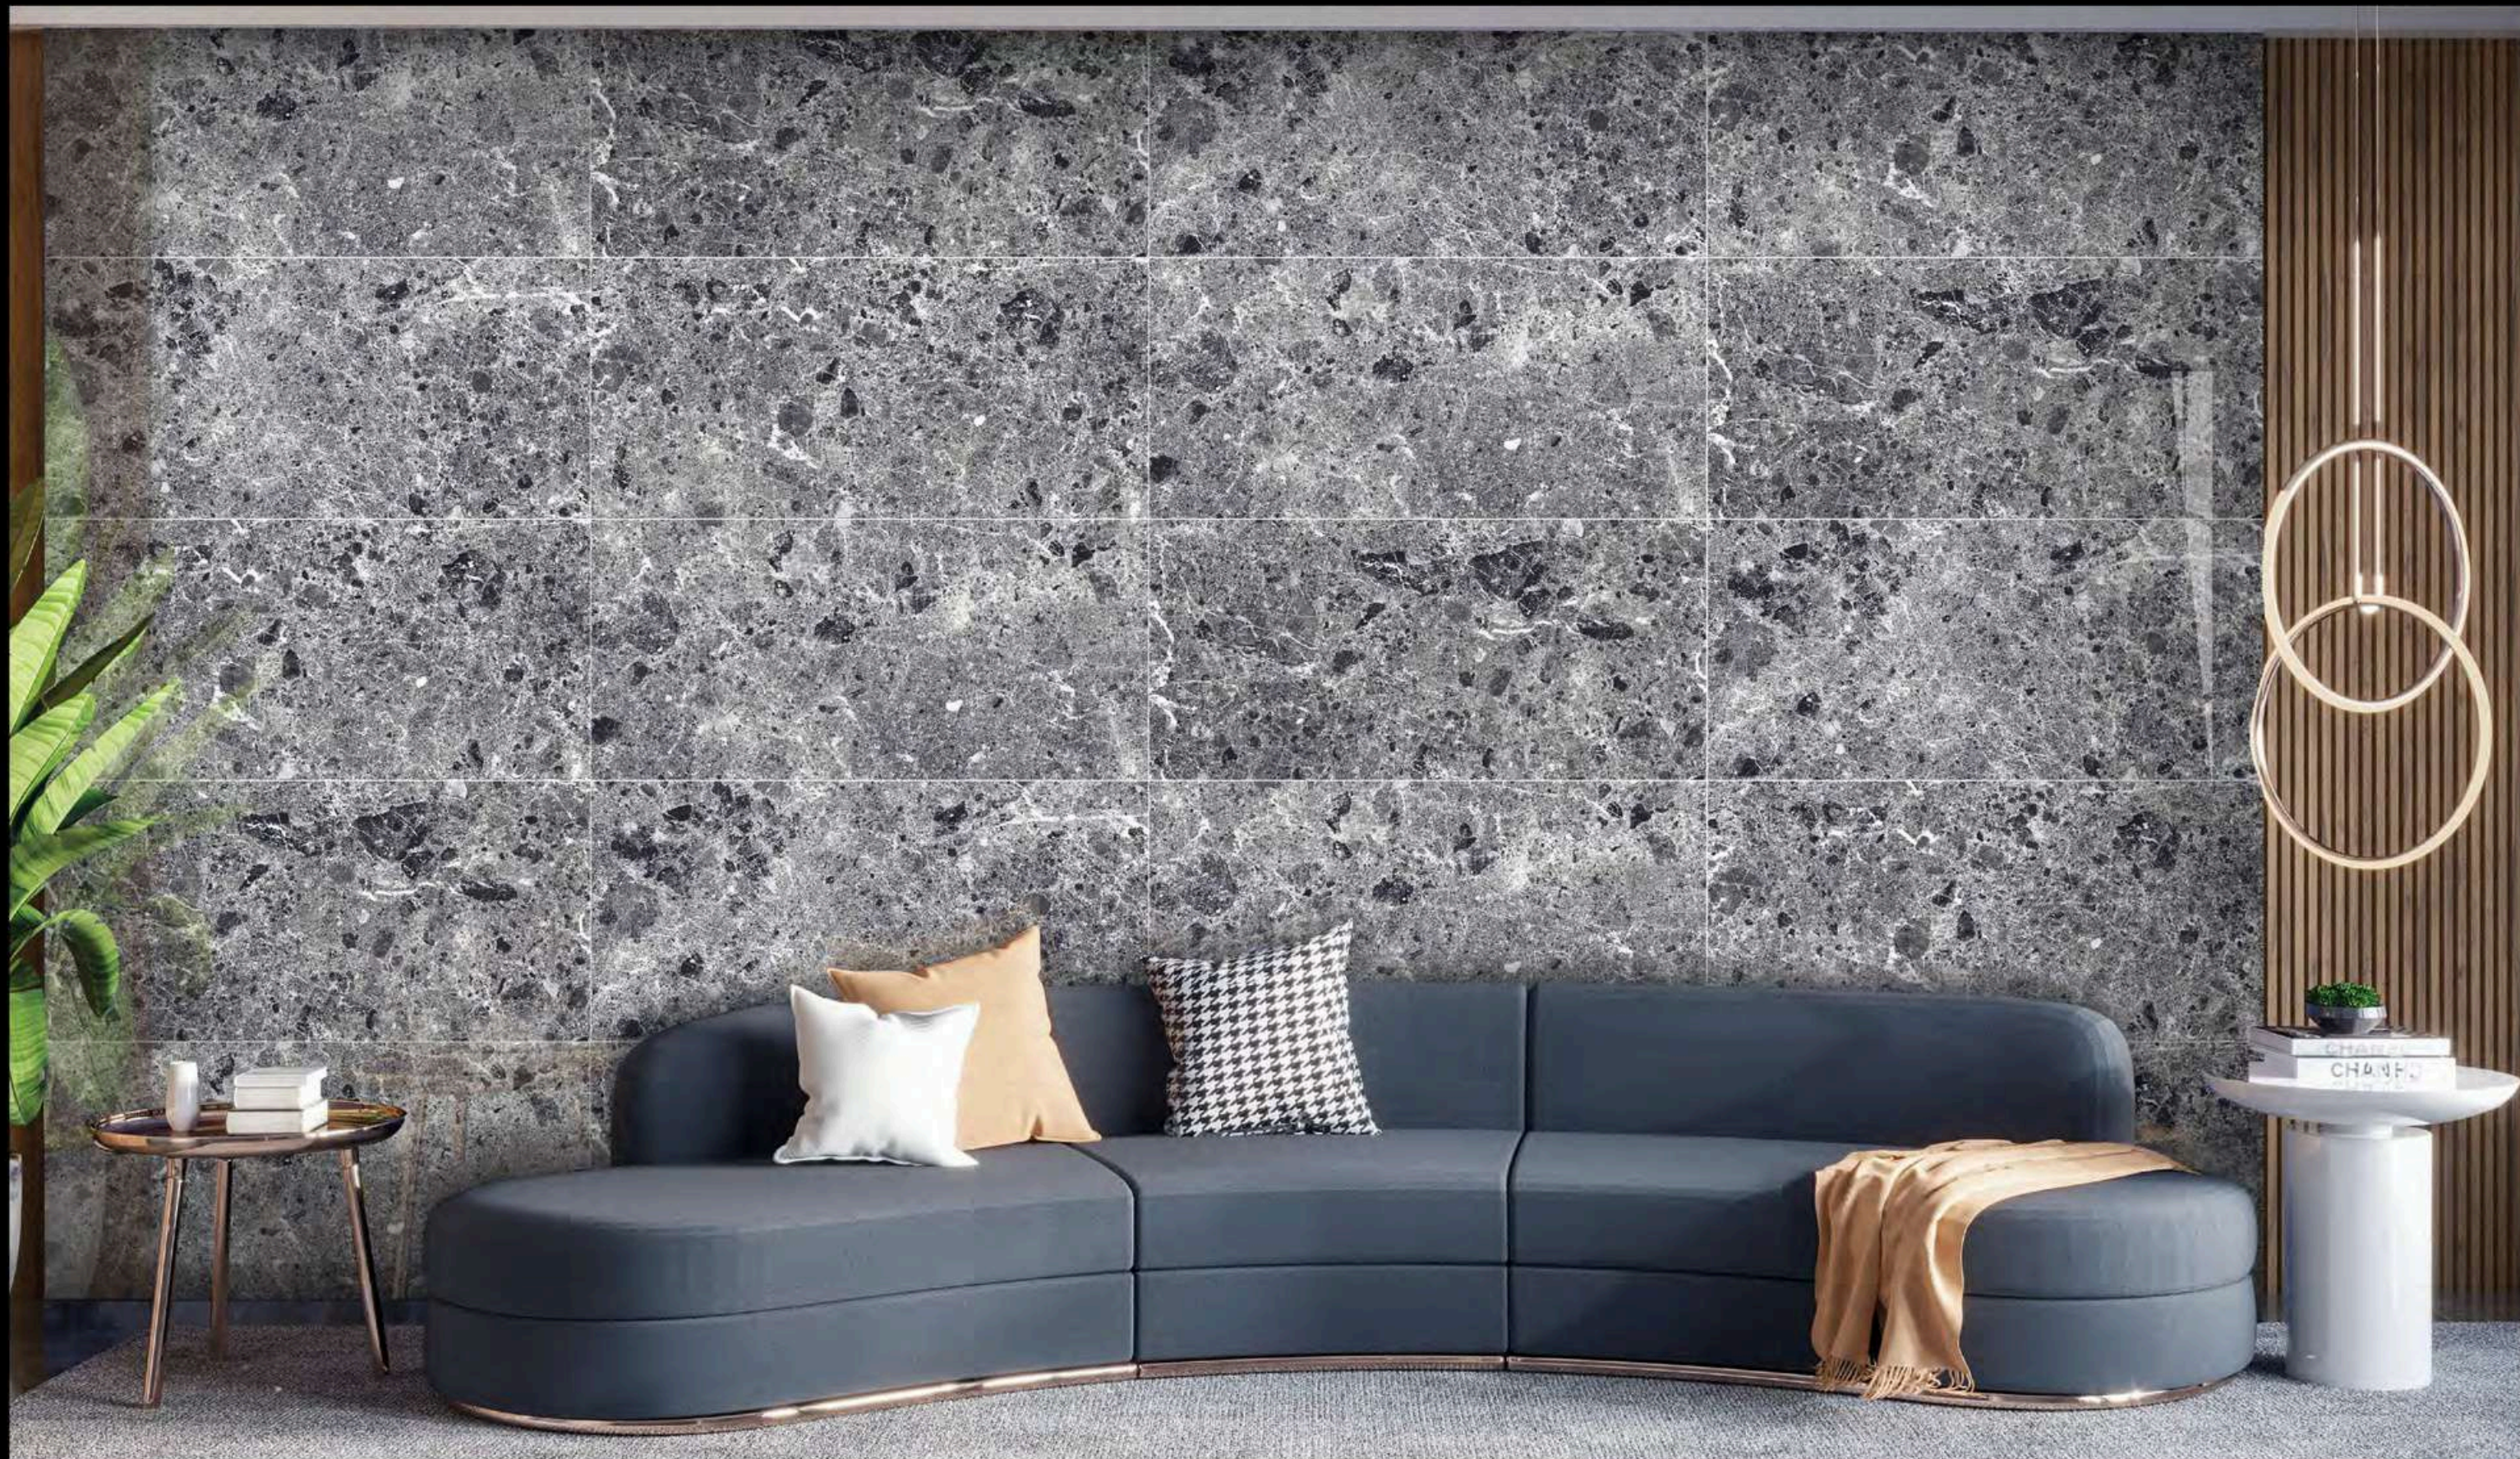

Random - 4 faces

**BACK TO
INDEX**

EMPRIOR CHARCOAL

600x1200mm | Glossy Finish

luxorio
COLLECTION

Name - **EMPRIOR CHOCO**

Size - 600x1200mm

Available Finish - **Glossy**