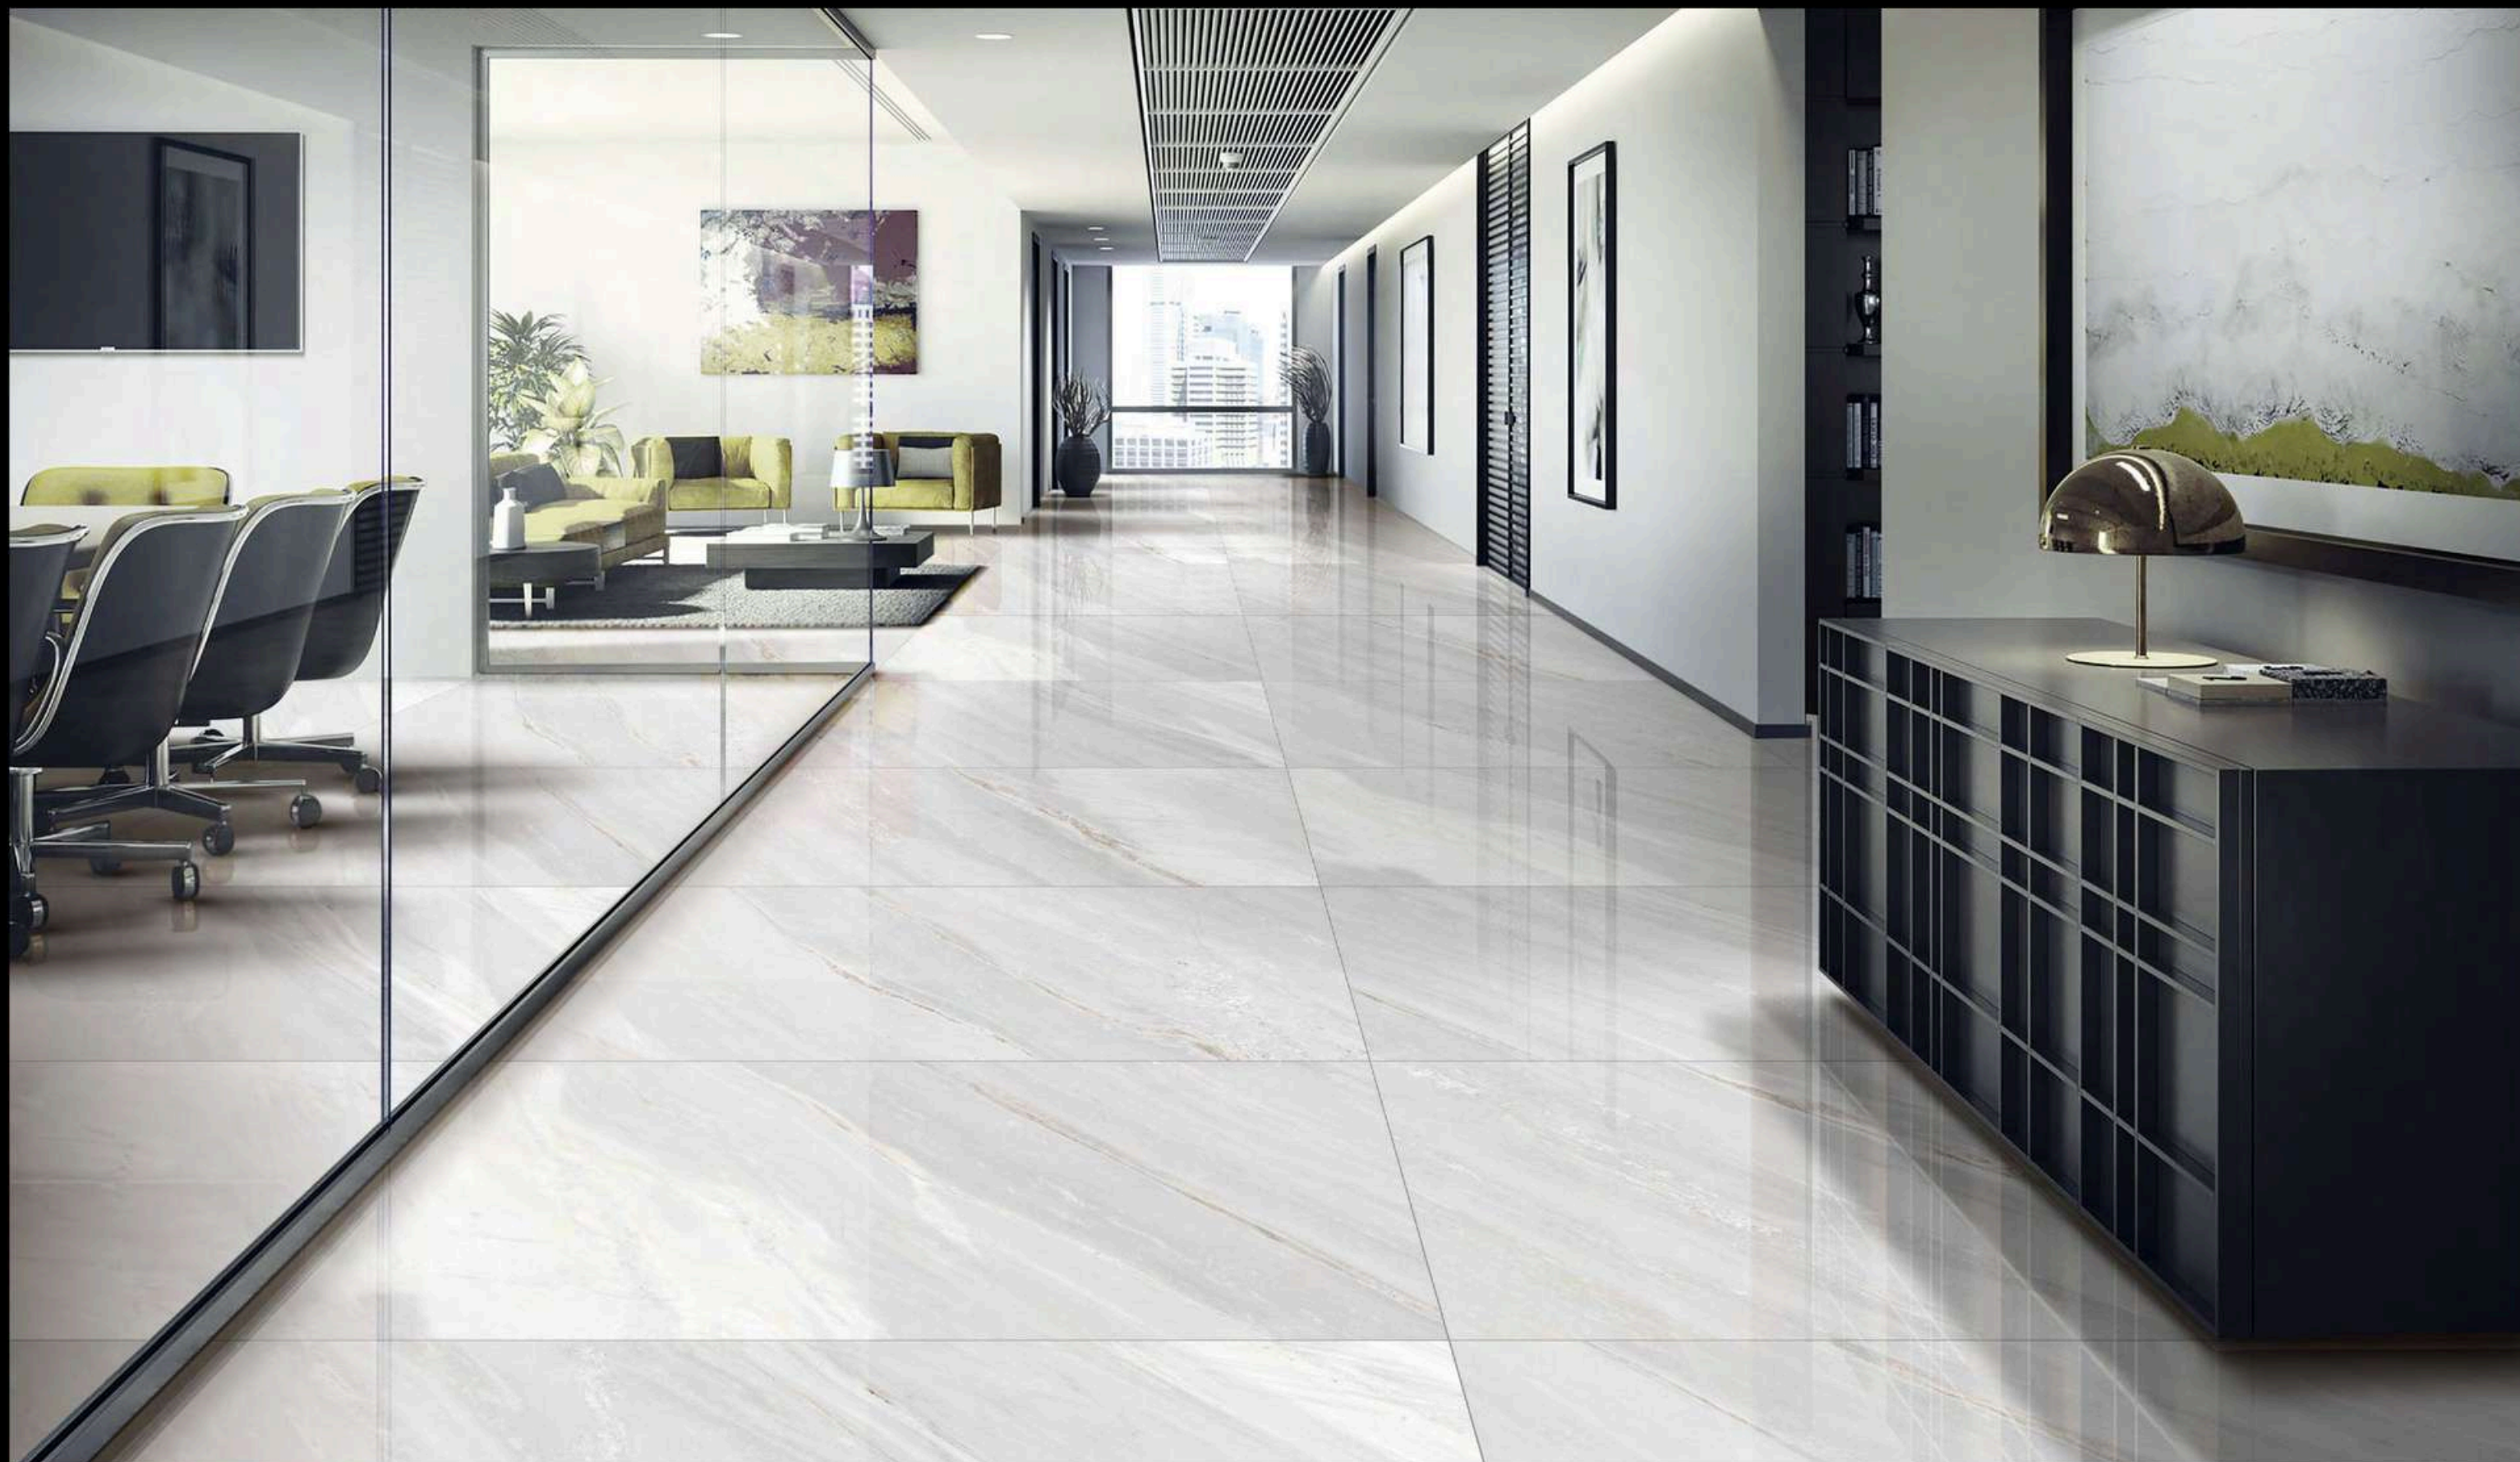

luxorio
COLLECTION

Name - **GRAPHITE SILVER**

Size - 600x1200mm

Available Finish - **Glossy**

Random - 4 faces

**BACK TO
INDEX**

GRAPHITE SILVER

600x1200mm | Glossy Finish