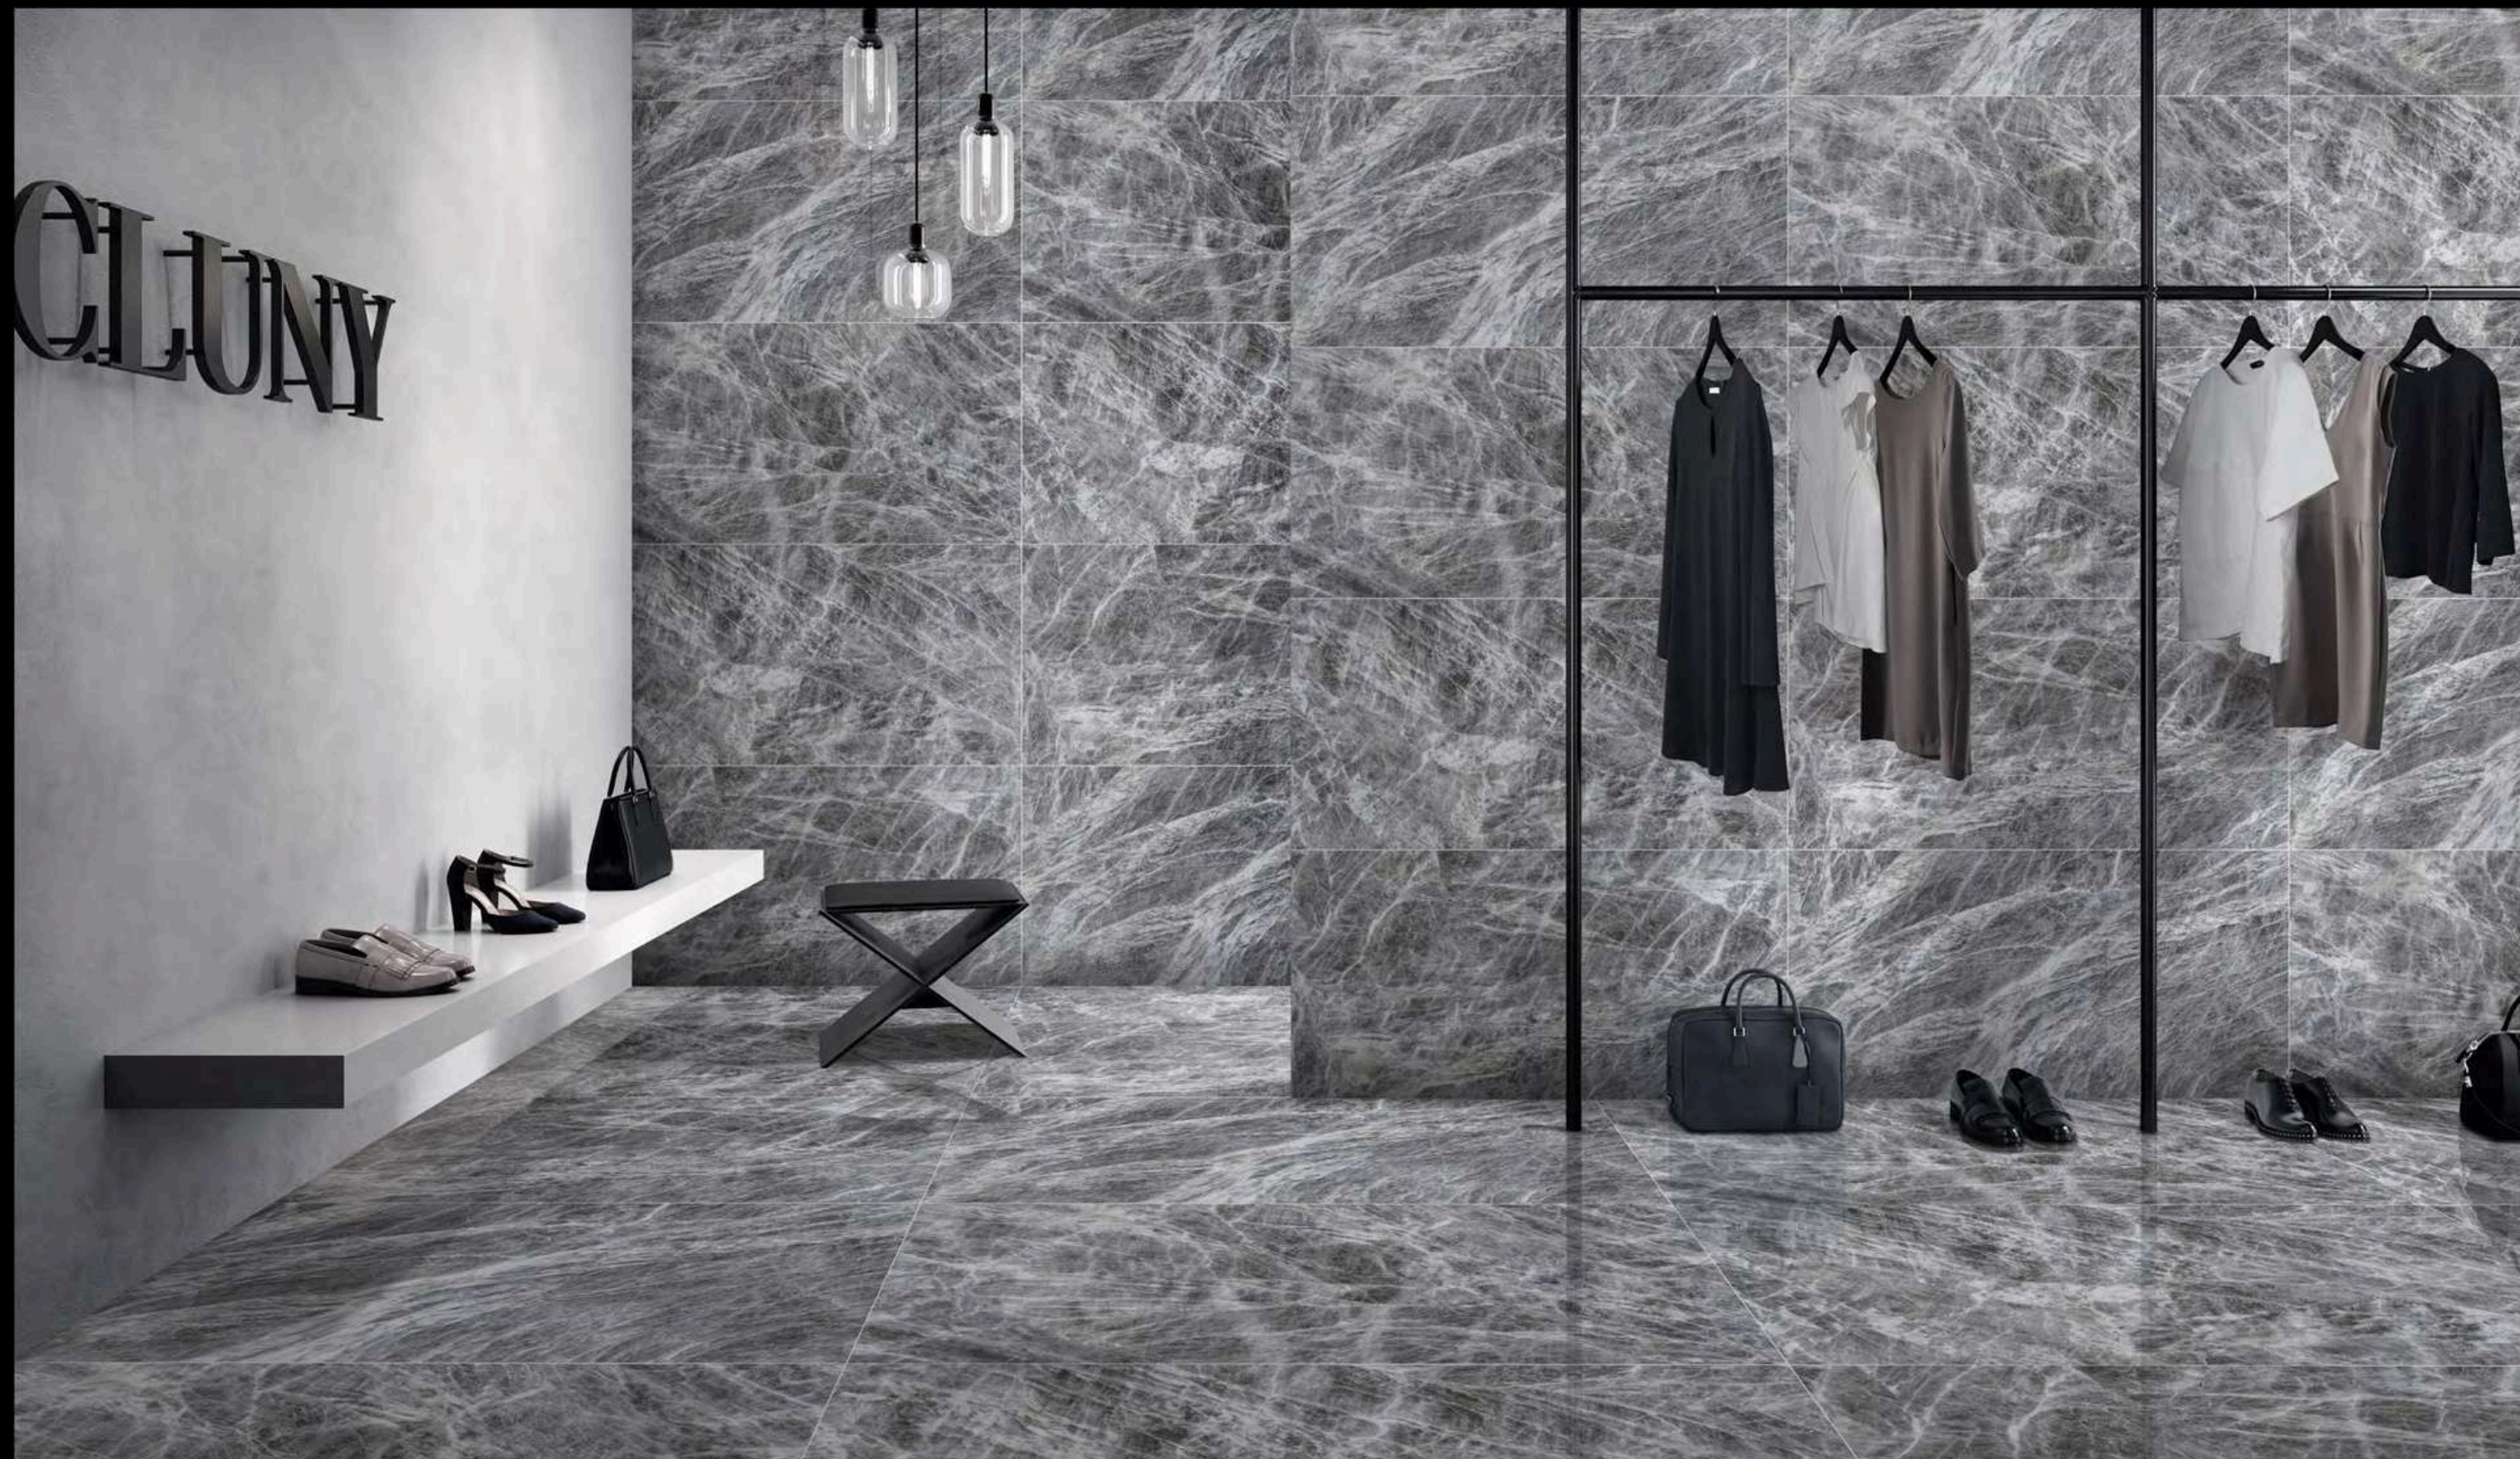

Name - **BLENDADOVE**

Size - 600x1200mm

Available Finish - **Glossy**

Random - 4 faces

**BACK TO
INDEX**

BLEND A DOVE
600x1200mm | Glossy Finish

luxorio
COLLECTION

Name - **CADBURY GOLD**