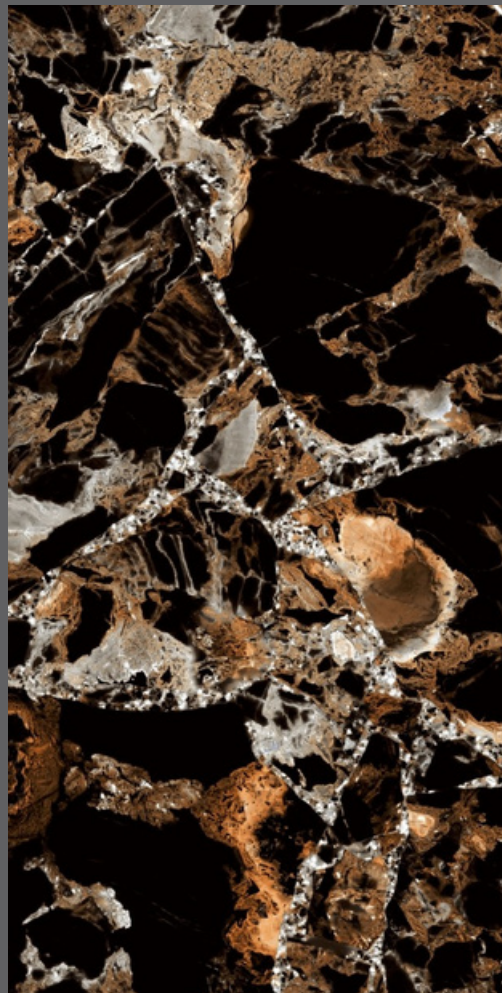

Size - 600x1200mm

Available Finish - **Super Highgloss**

Random - 4 faces

BACK TO
INDEX

ERA BLACK

600x1200mm | Super Highgloss

MIRRORE

COLLECTION