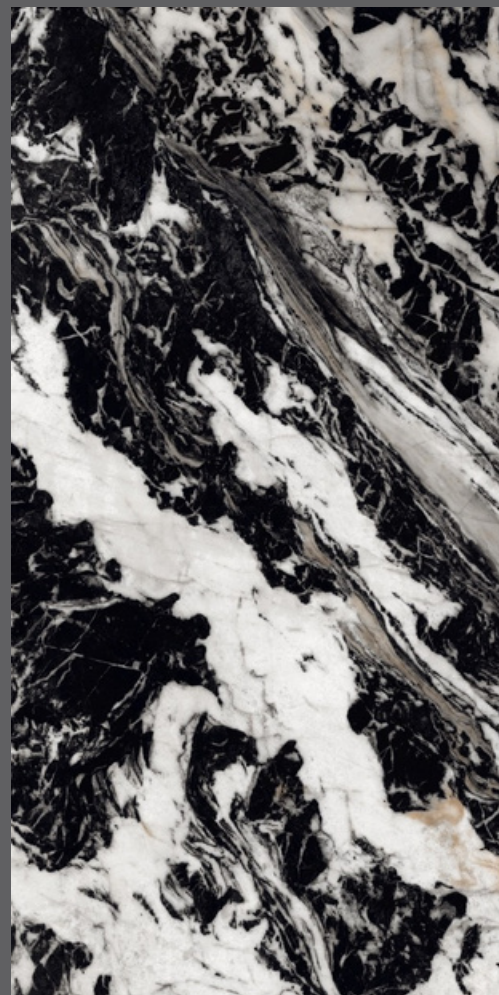

Available Finish - **Super Highgloss**

Random - 3 faces

**BACK TO
INDEX**

CARDIA BLUE

600x1200mm | Super Highgloss

MIRRORE

COLLECTION

Name - **ERA BLACK**