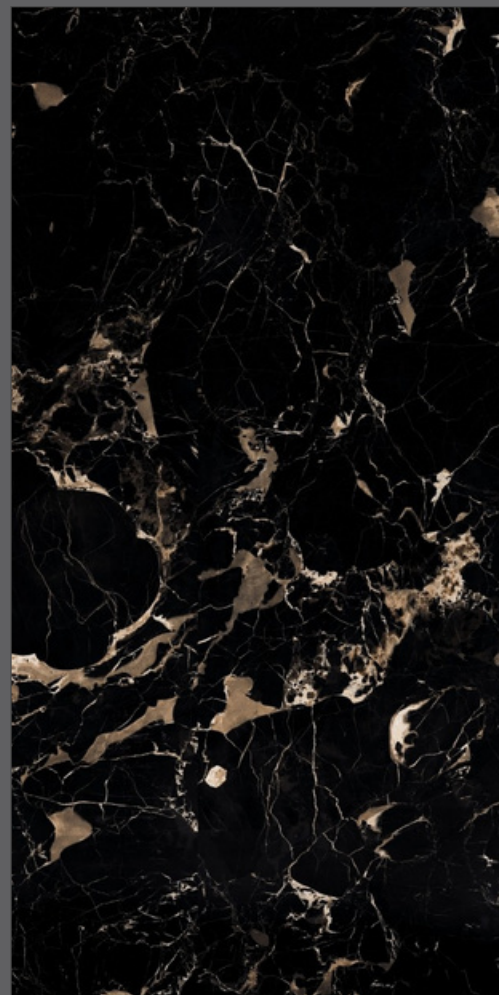

MIRRORE

COLLECTION

Name - **MOZECO BLACK**

Size - 600x1200mm

Available Finish - **Super Highgloss**

Random - 4 faces

BACK TO
INDEX