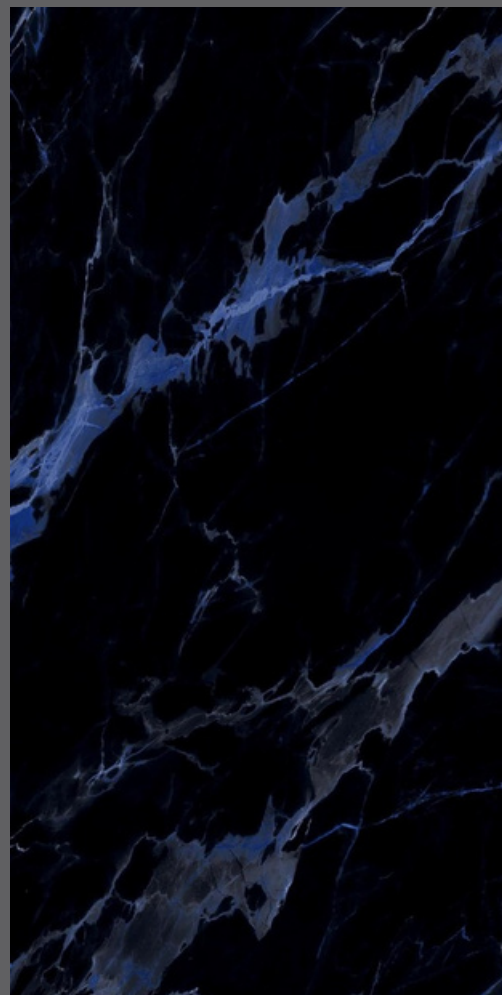

Random - 3 faces

**BACK TO
INDEX**

BULGARIA GOLD

600x1200mm | Super Highgloss

MIRRORE

COLLECTION

Name - **CARDIA BLUE**

Size - 600x1200mm