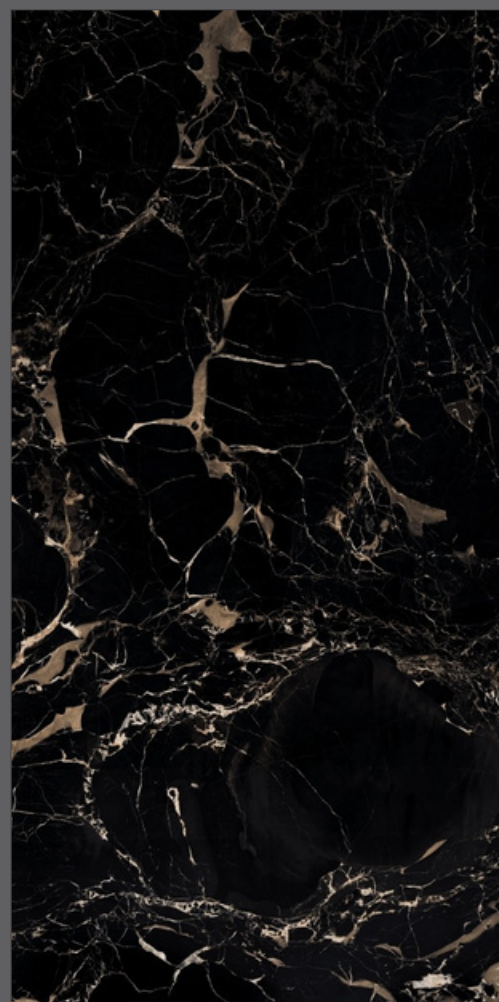

MIRRORE

COLLECTION

Name - **MOZECO BLACK**

Size - 600x1200mm

Available Finish - **Super Highgloss**

Random - 4 faces

BACK TO
INDEX