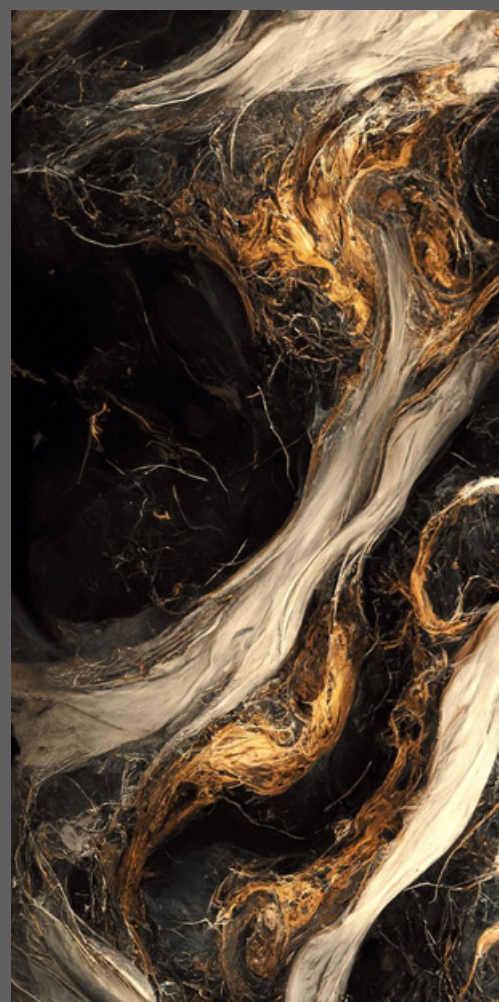

ERA BLACK

EMPRADOR GOLD

GLITTER BLACK AQUA

MARQUINA BLACK

MOZECO BLACK

MING BLUE

PANDA WHITE

SATA BROWN

SALOME GOLD

MIRRORE

COLLECTION

Name - **ALASKA BLACK**

Size - 600x1200mm

Available Finish - **Super Highgloss**

Random - 4 faces

BACK TO
INDEX