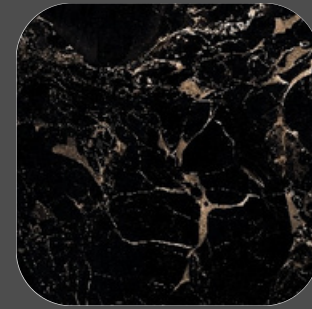

ERA BLACK

EMPRADOR GOLD

GLITTER BLACK AQUA

MARQUINA BLACK

MOZECO BLACK

MING BLUE

PANDA WHITE

SATA BROWN

SALOME GOLD

MIRRORE

COLLECTION

Name - **ALASKA BLACK**

Size - 600x1200mm

Available Finish - **Super Highgloss**

Random - 4 faces

BACK TO
INDEX