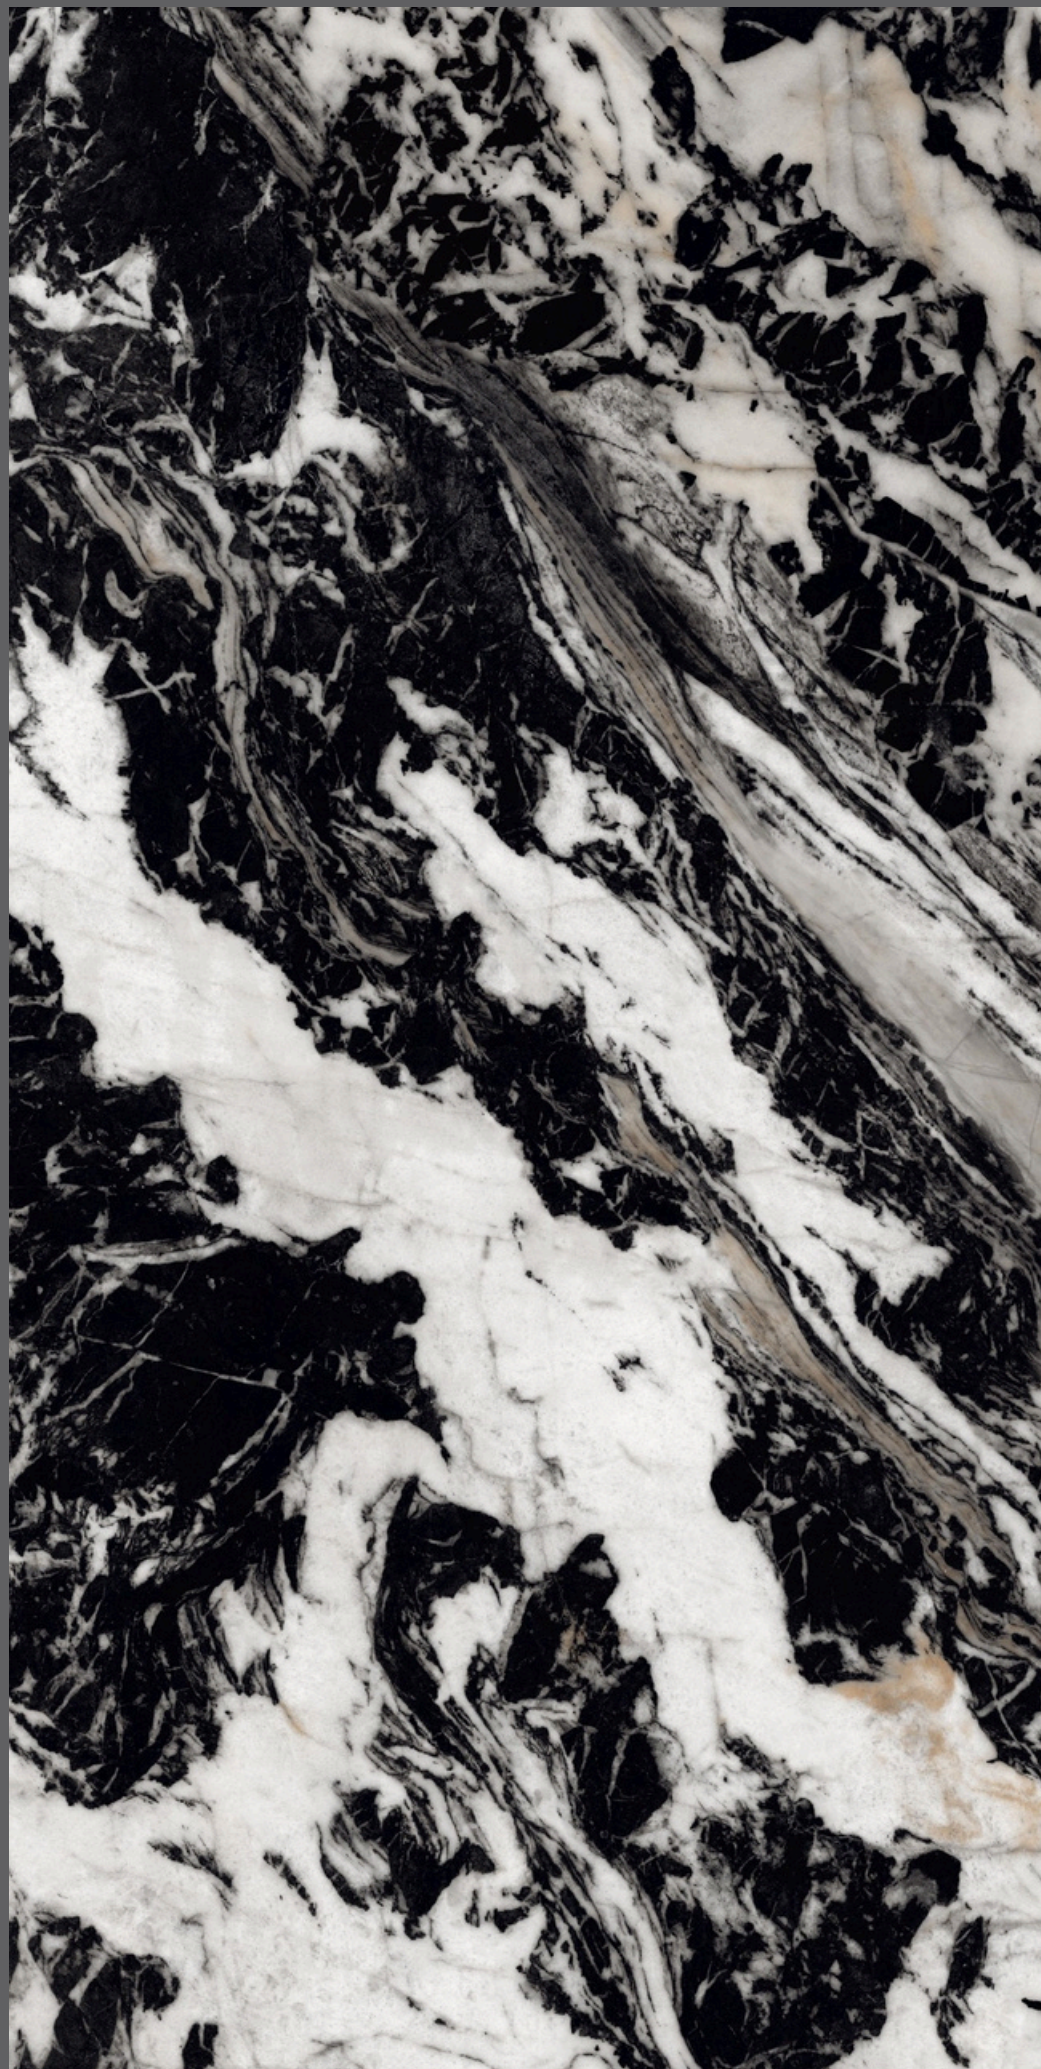

Available Finish - **Super Highgloss**

Random - 3 faces

**BACK TO
INDEX**

CARDIA BLUE

600x1200mm | Super Highgloss

MIRRORE

COLLECTION

Name - **ERA BLACK**