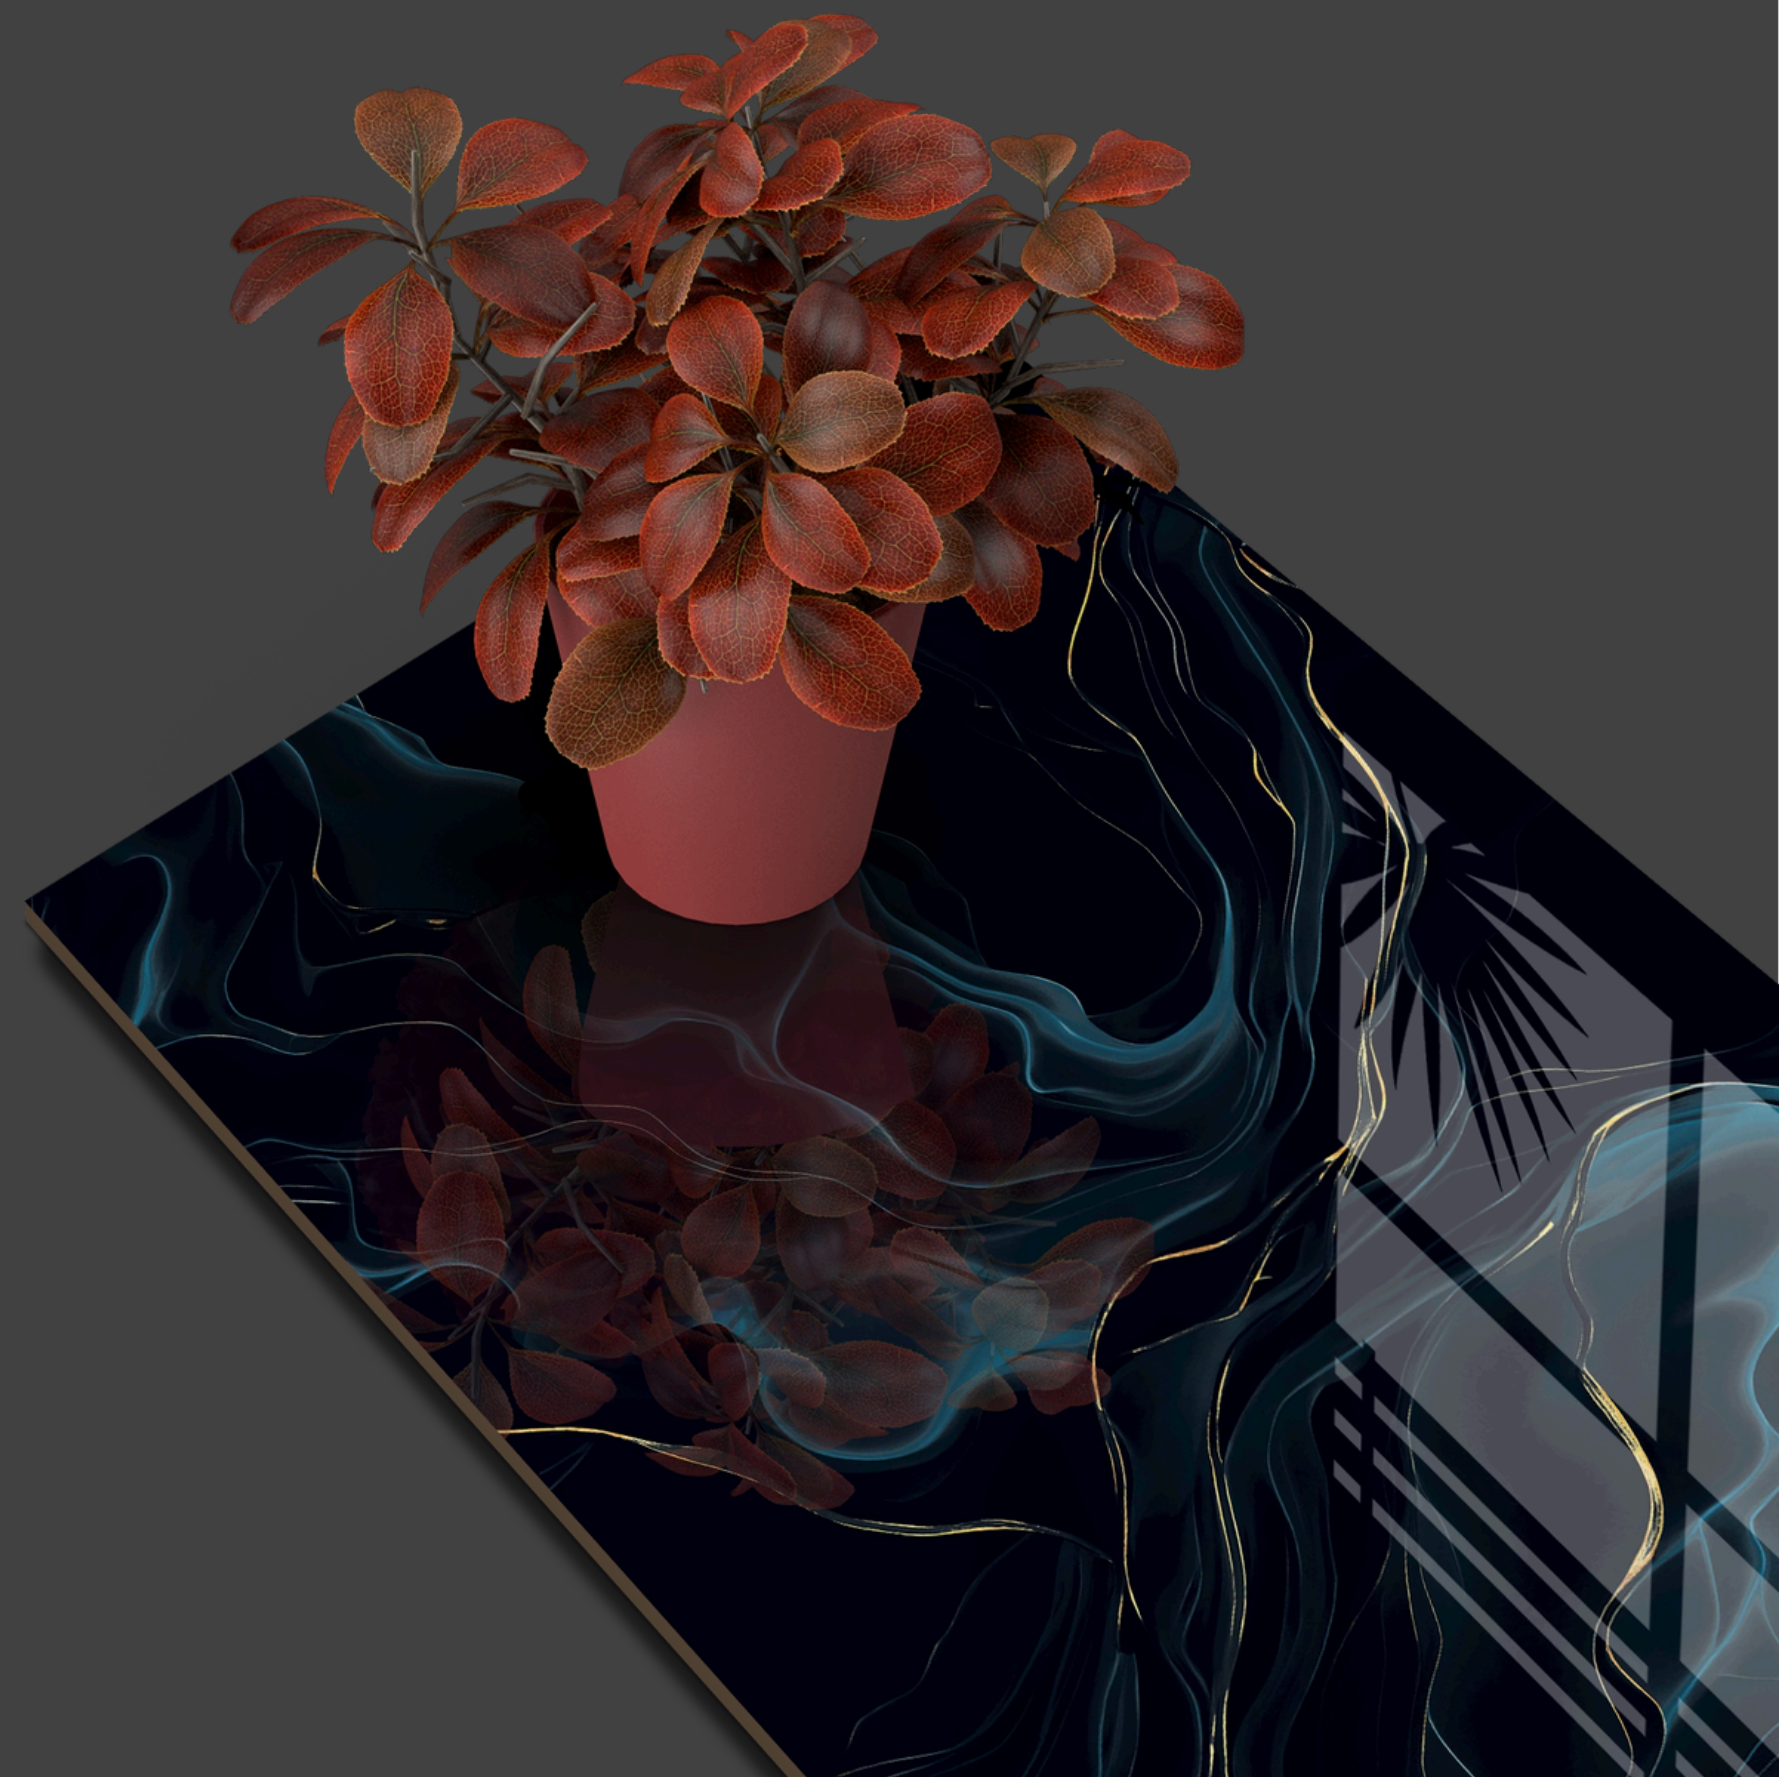

Shine like a mirror, elegance that reflects — Elevate your interiors with the Mirror Collection.

The Mirror Collection features super high-gloss tiles crafted to create stunning reflections and a sense of spacious luxury. With a flawless, mirror-like surface, these tiles bring clarity and light into every corner of your space.

Built using advanced glazing technology, Mirror tiles offer exceptional durability, stain resistance, and effortless maintenance. Perfect for statement walls, upscale flooring, and refined commercial spaces — this collection combines contemporary design with enduring brilliance.

Whether you're curating a minimalist modern home or a high-end retail space, the Mirror Collection delivers striking aesthetics with lasting impact.