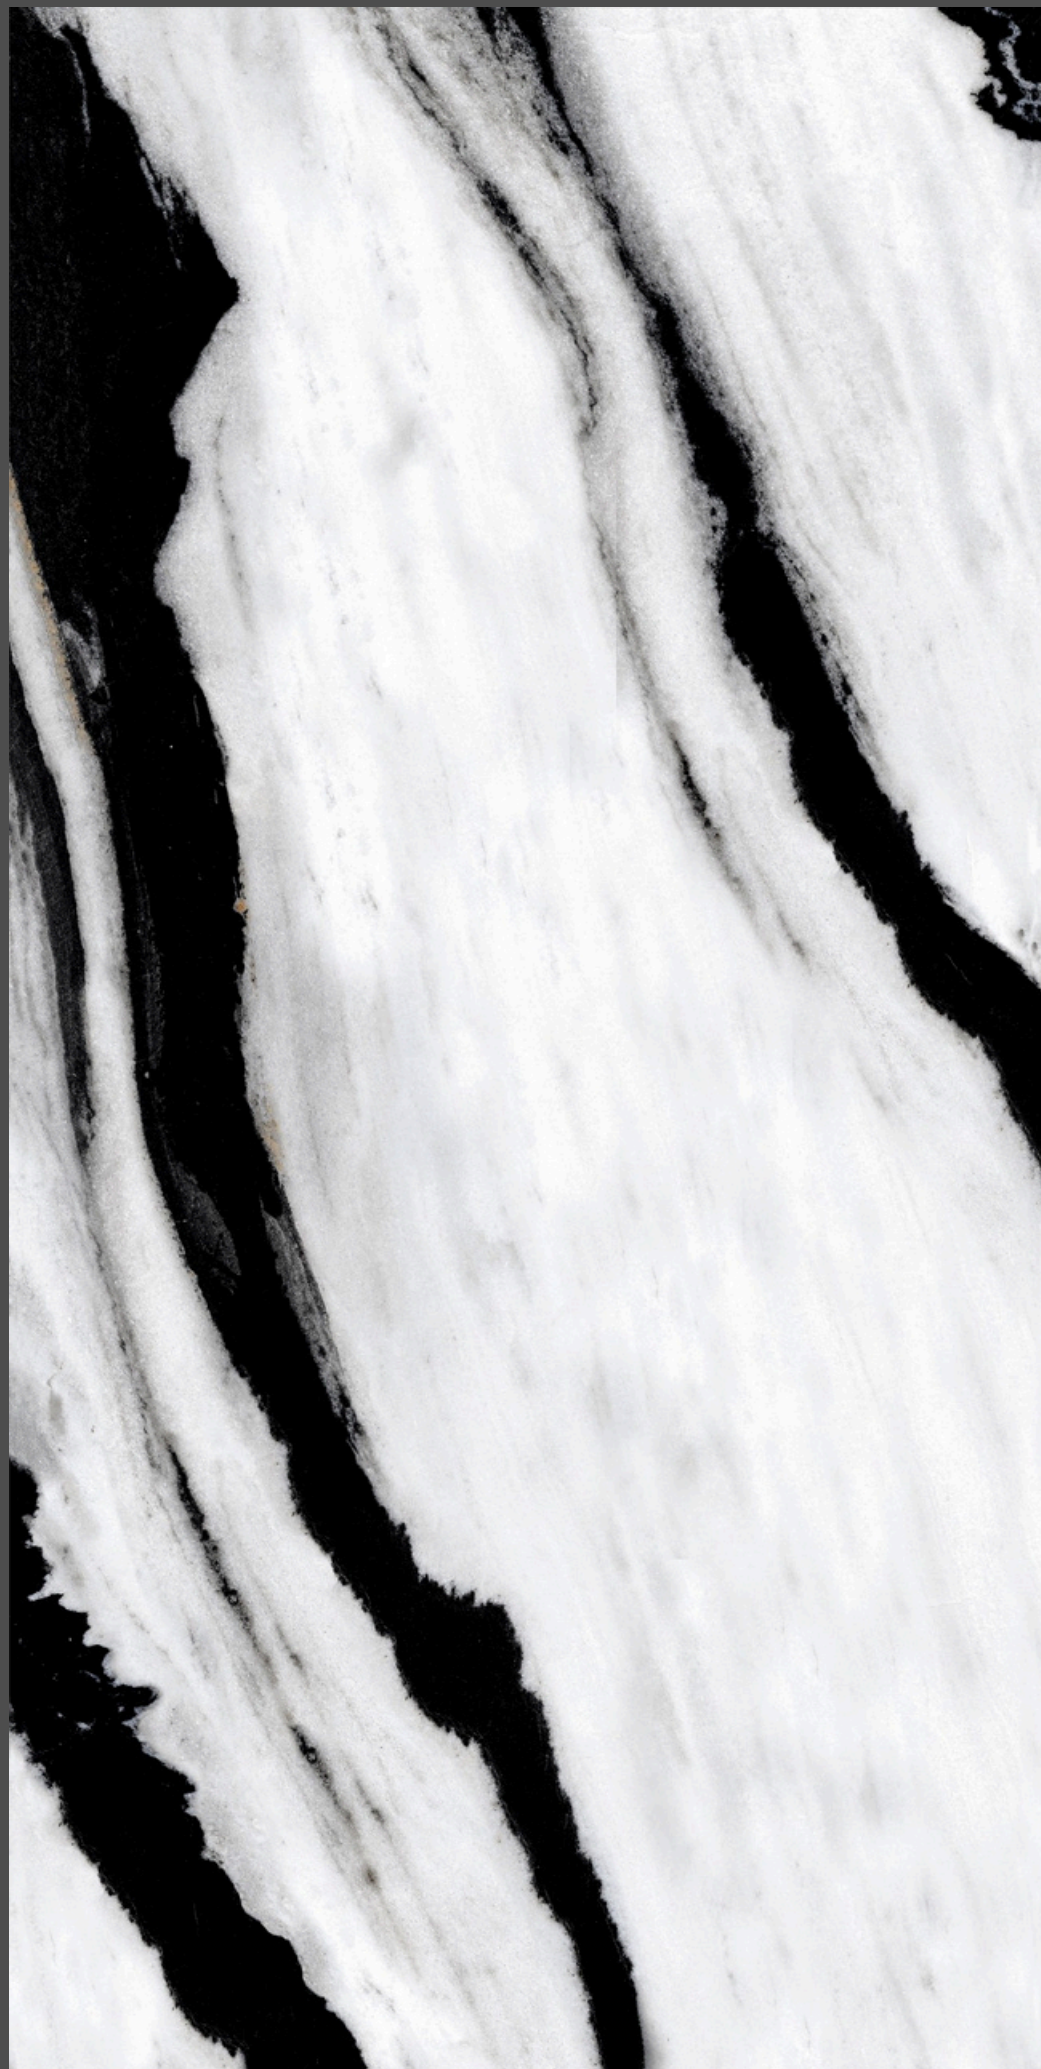

MIRRORE

COLLECTION

Name - **PANDA WHITE**

Size - 600x1200mm

Available Finish - **Super Highgloss**

Random - 4 faces

BACK TO
INDEX