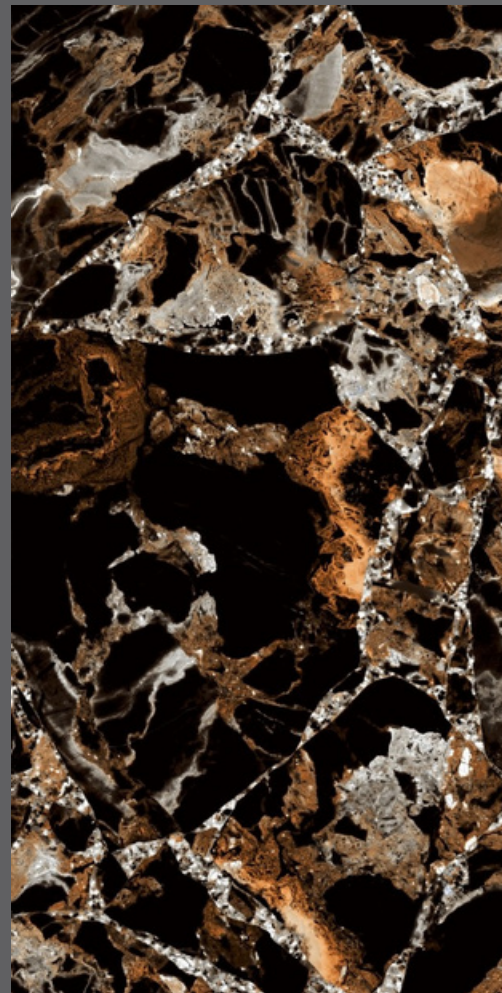

Size - 600x1200mm

Available Finish - **Super Highgloss**

Random - 4 faces

BACK TO
INDEX

ERA BLACK

600x1200mm | Super Highgloss

MIRRORE

COLLECTION