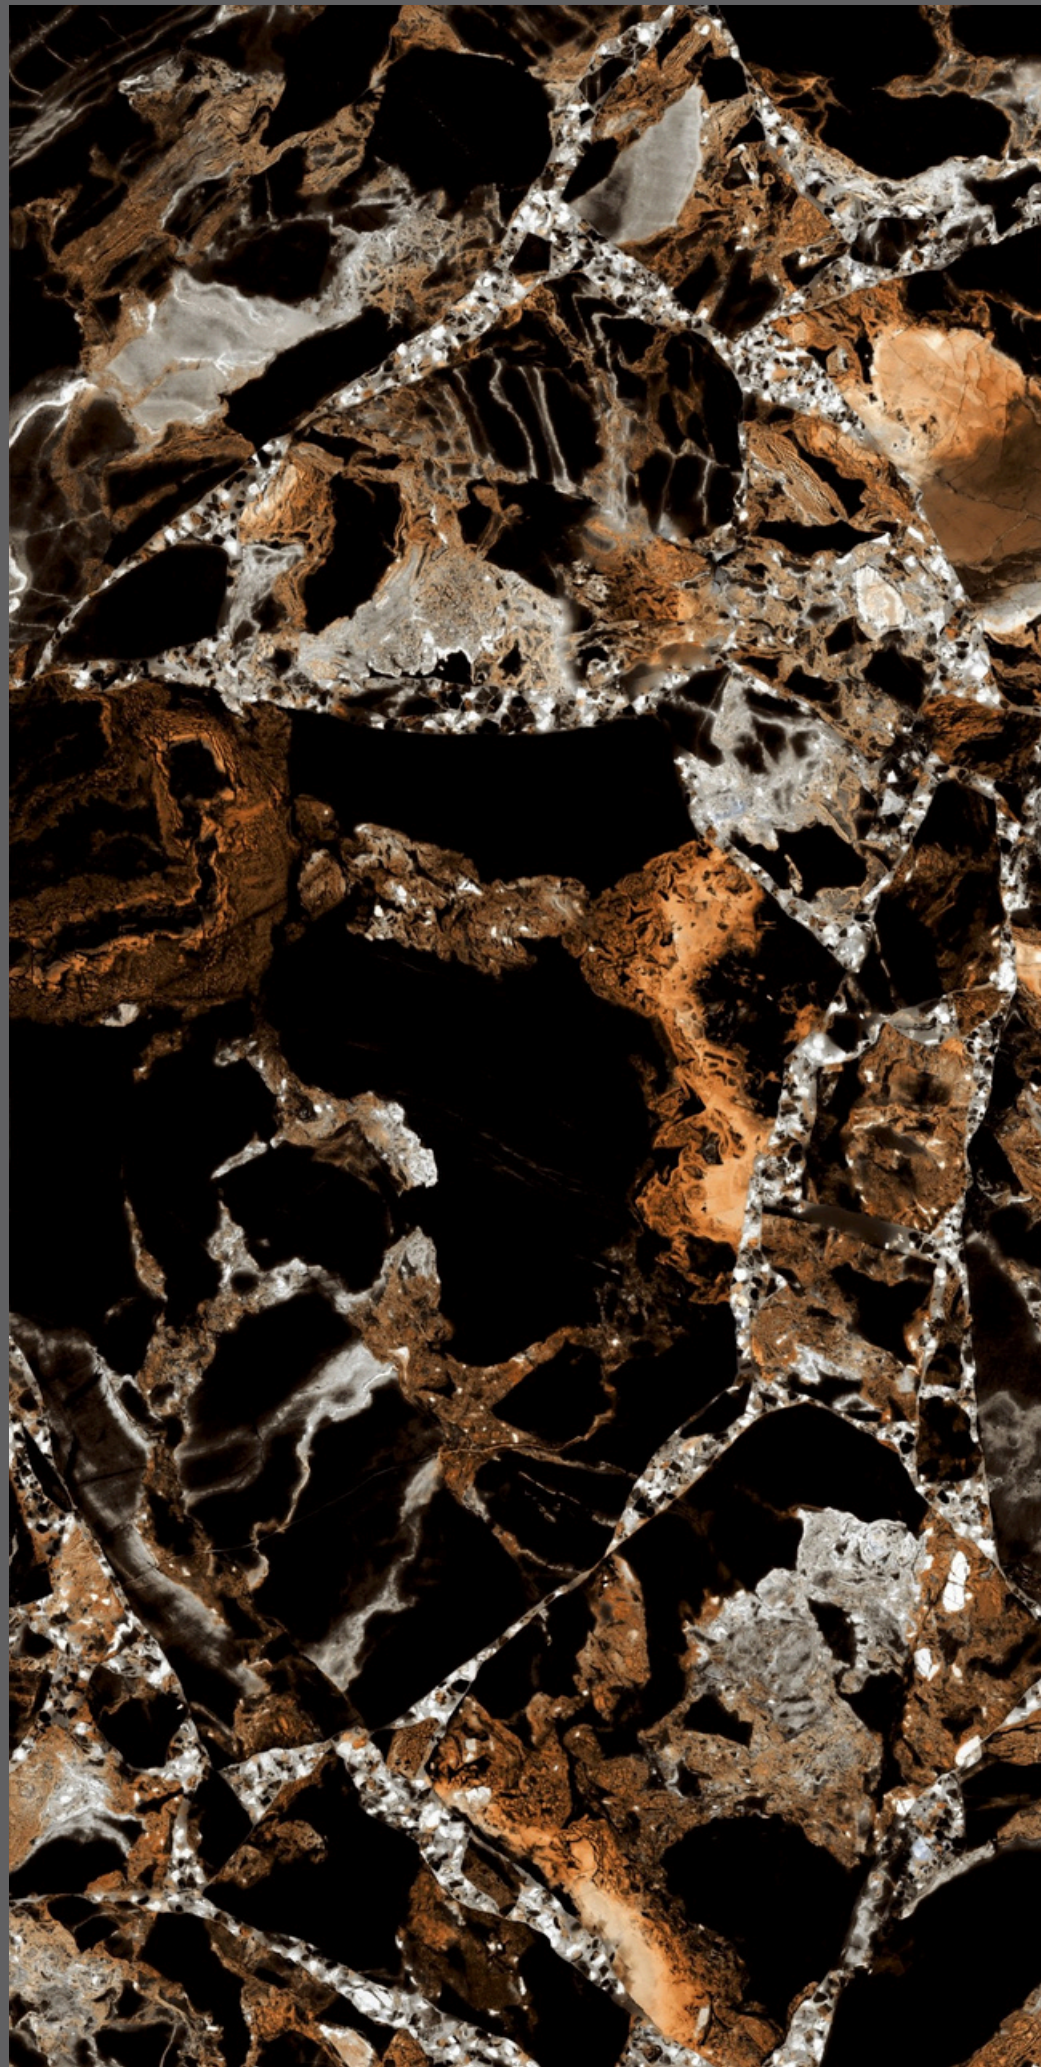

Size - 600x1200mm

Available Finish - **Super Highgloss**

Random - 4 faces

BACK TO
INDEX

ERA BLACK

600x1200mm | Super Highgloss

MIRRORE

COLLECTION