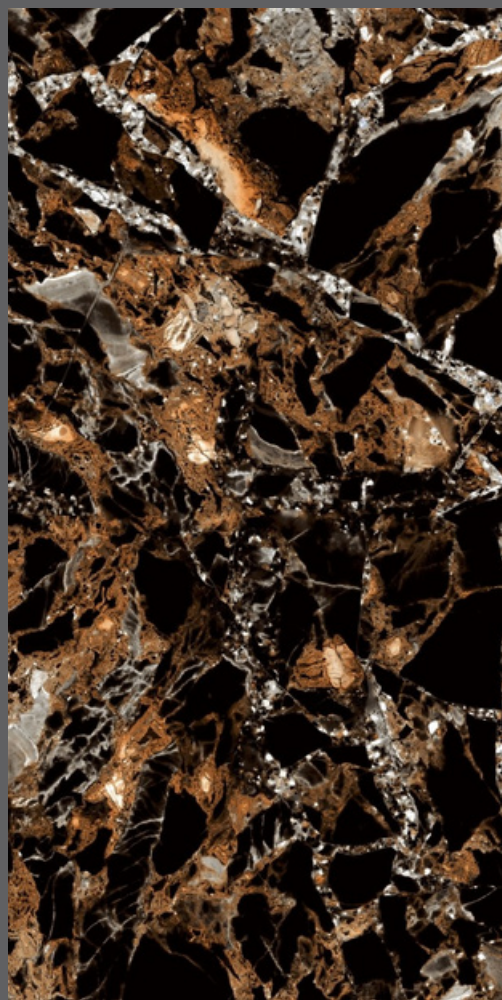

Size - 600x1200mm

Available Finish - **Super Highgloss**

Random - 4 faces

BACK TO
INDEX

ERA BLACK

600x1200mm | Super Highgloss

MIRRORE

COLLECTION