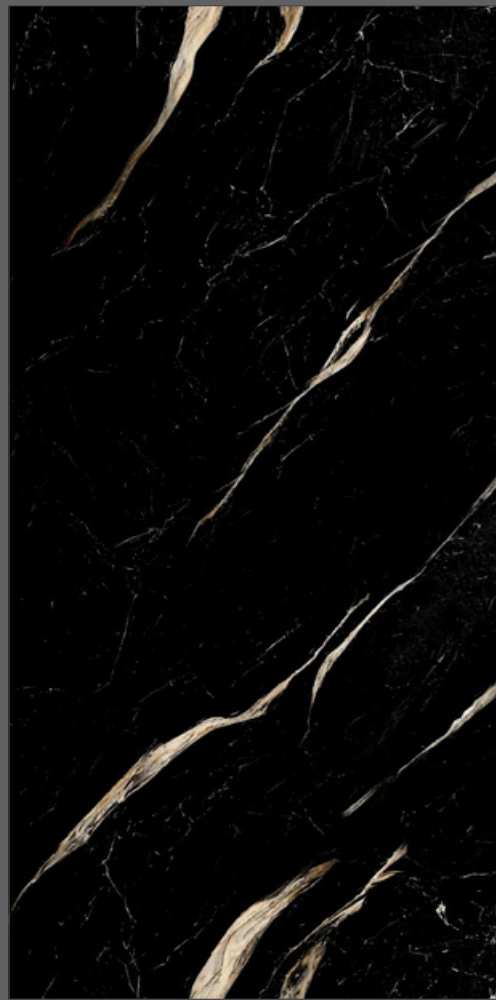

MIRRORE

COLLECTION

Name - **BULGARIA GOLD**

Size - 600x1200mm

Available Finish - **Super Highgloss**

Random - 3 faces

**BACK TO
INDEX**