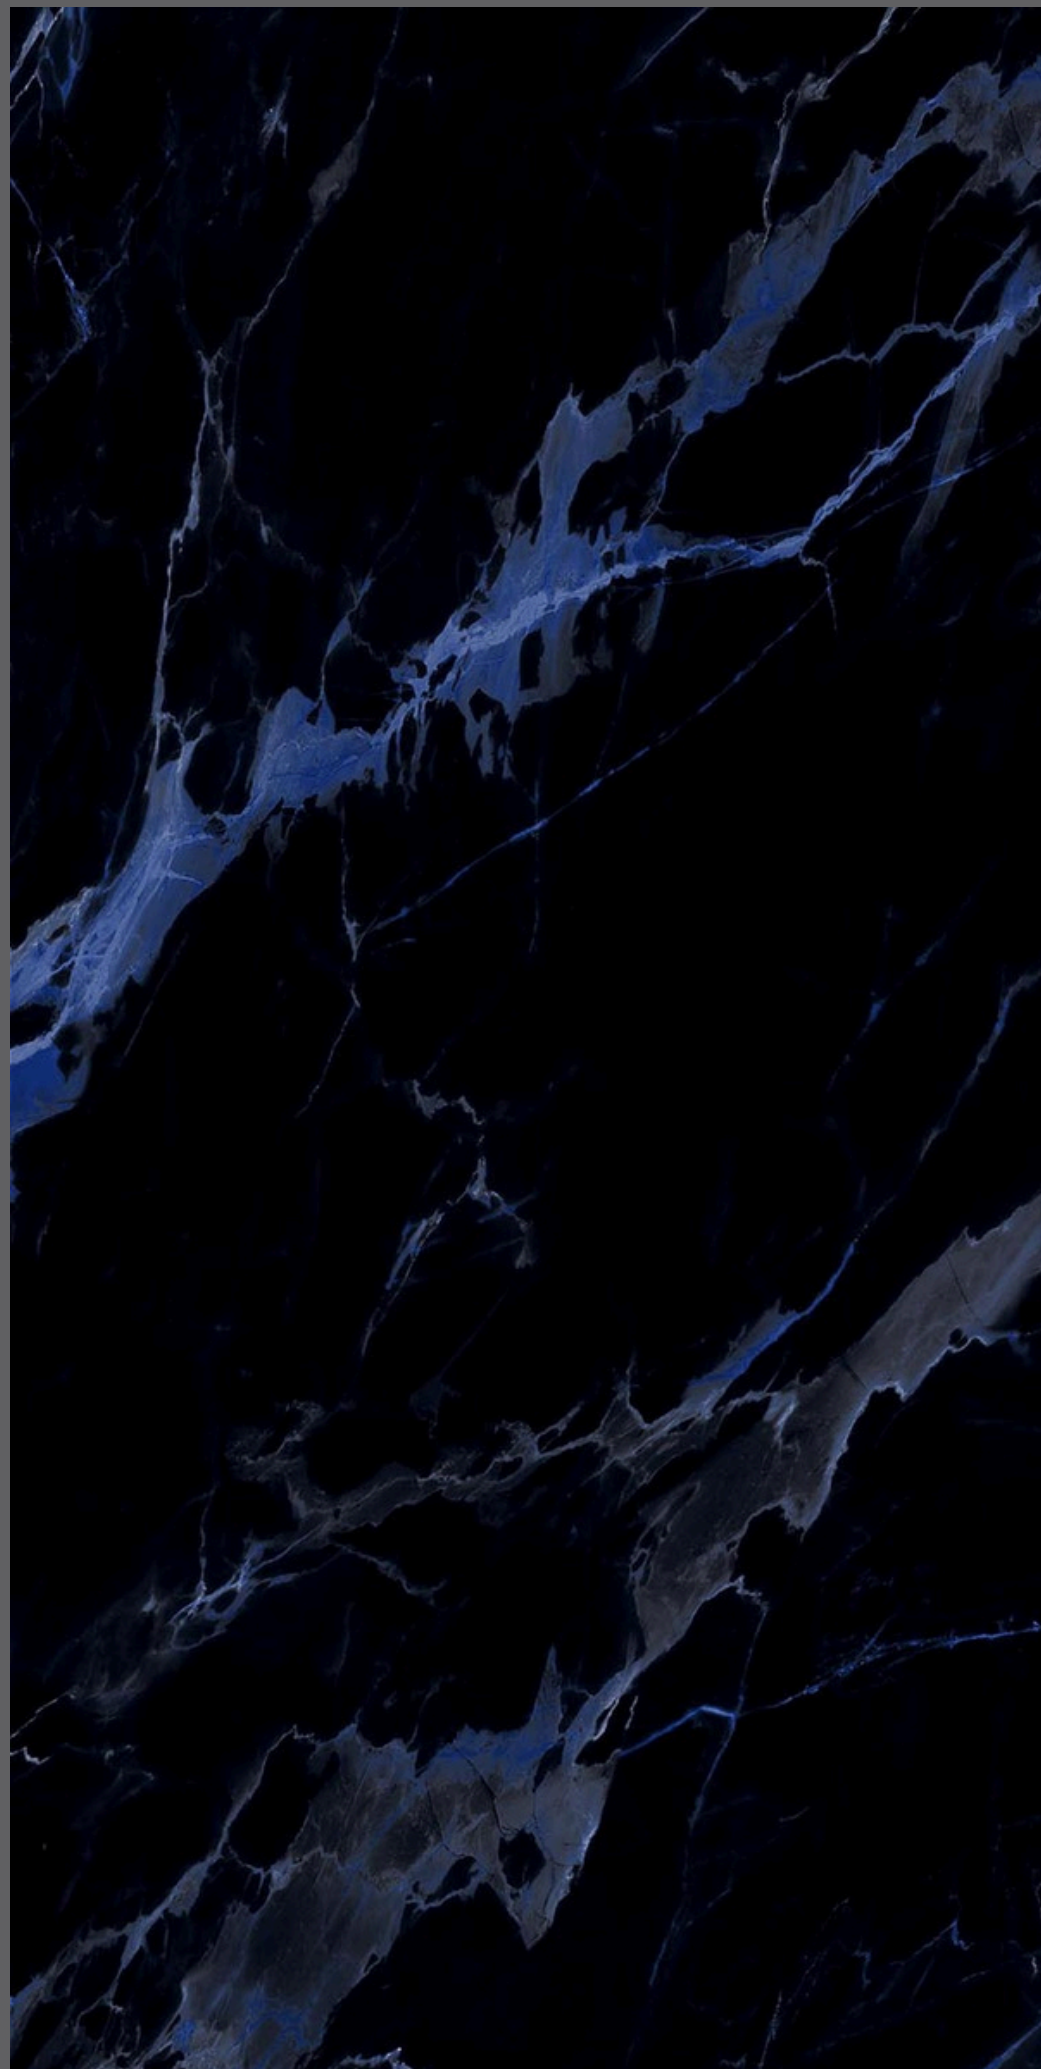

Random - 3 faces

**BACK TO
INDEX**

BULGARIA GOLD

600x1200mm | Super Highgloss

MIRRORE

COLLECTION

Name - **CARDIA BLUE**

Size - 600x1200mm