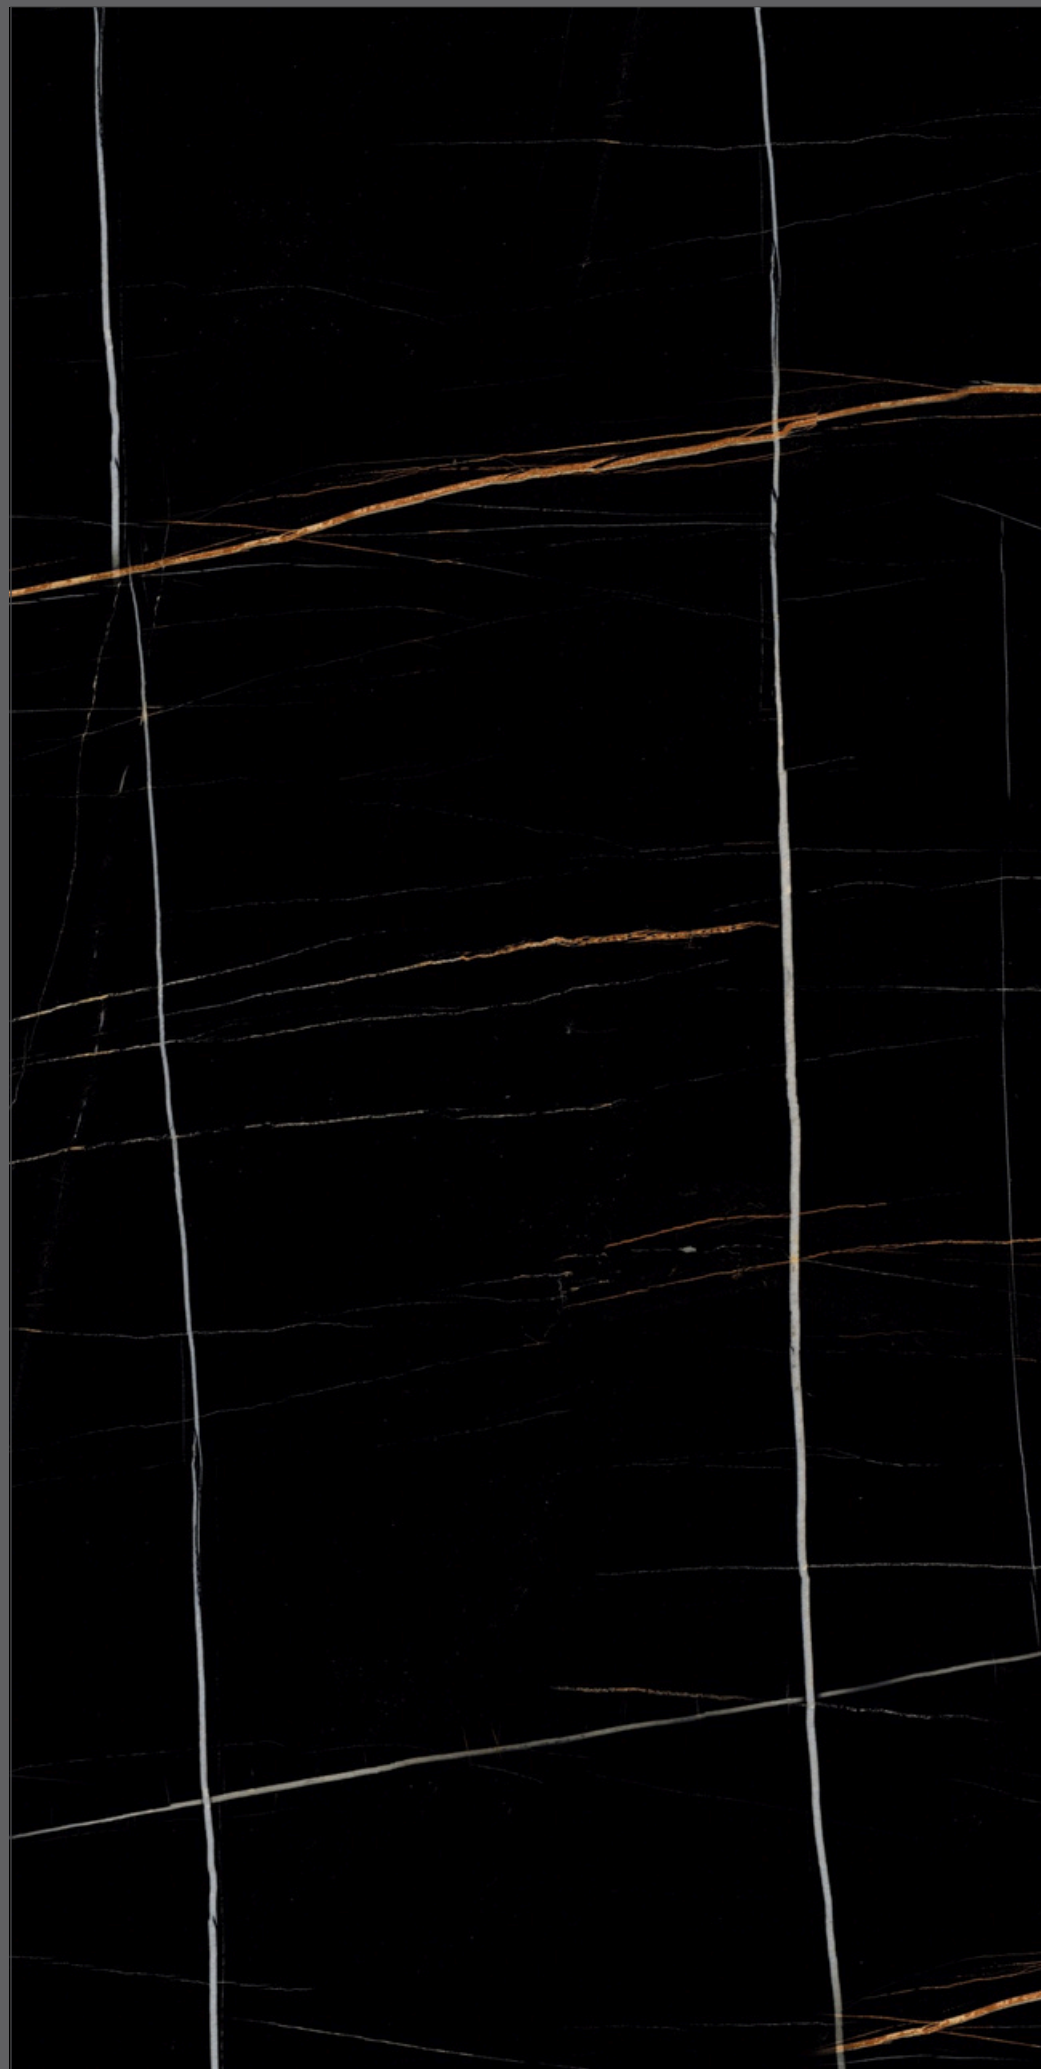

MIRRORE

COLLECTION

Name - **MARQUINA BLACK**

Size - 600x1200mm

Available Finish - **Super Highgloss**

Random - 4 faces

**BACK TO
INDEX**