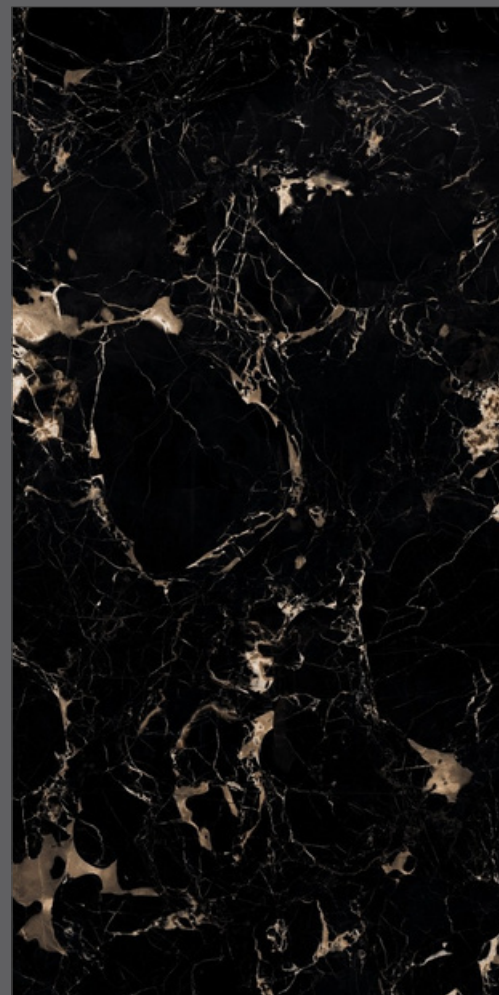

MIRRORE

COLLECTION

Name - **MOZECO BLACK**

Size - 600x1200mm

Available Finish - **Super Highgloss**

Random - 4 faces

BACK TO
INDEX