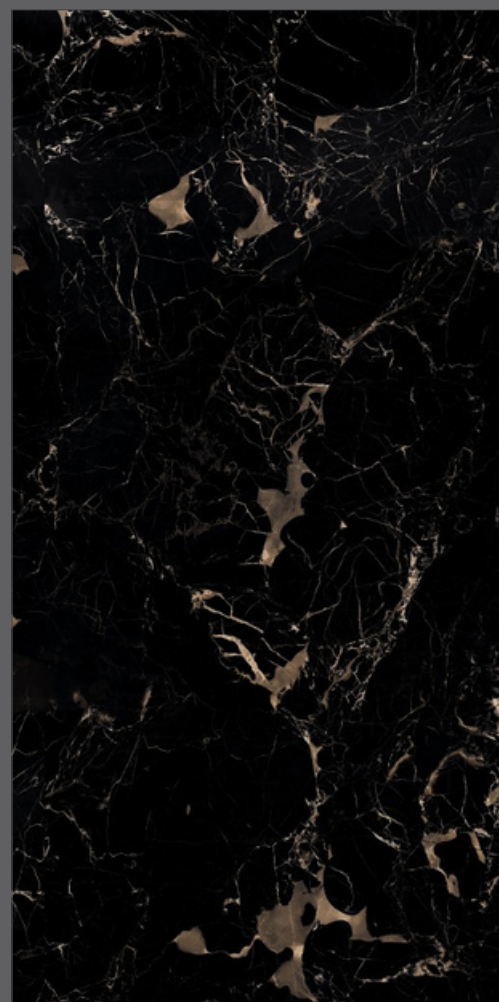

MIRRORE

COLLECTION

Name - **MOZECO BLACK**

Size - 600x1200mm

Available Finish - **Super Highgloss**

Random - 4 faces

BACK TO
INDEX