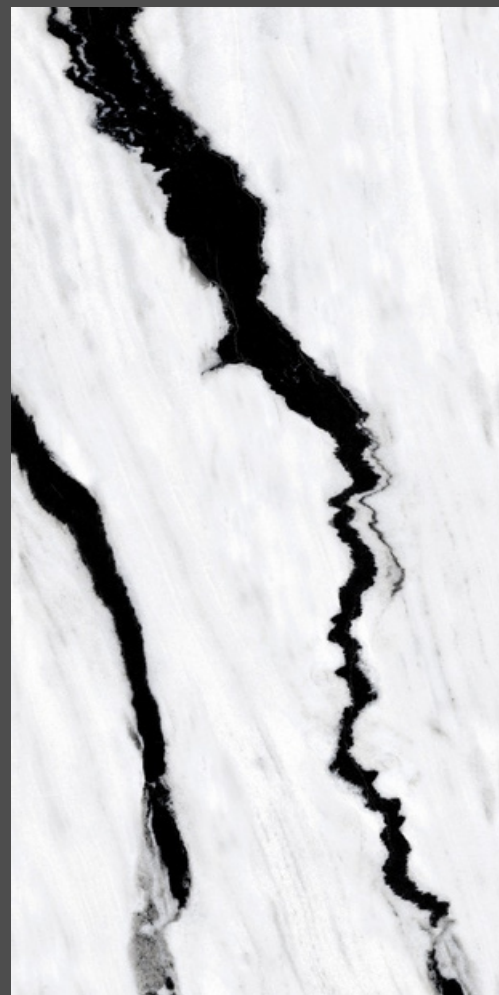

MIRRORE

COLLECTION

Name - **PANDA WHITE**

Size - 600x1200mm

Available Finish - **Super Highgloss**

Random - 4 faces

BACK TO
INDEX