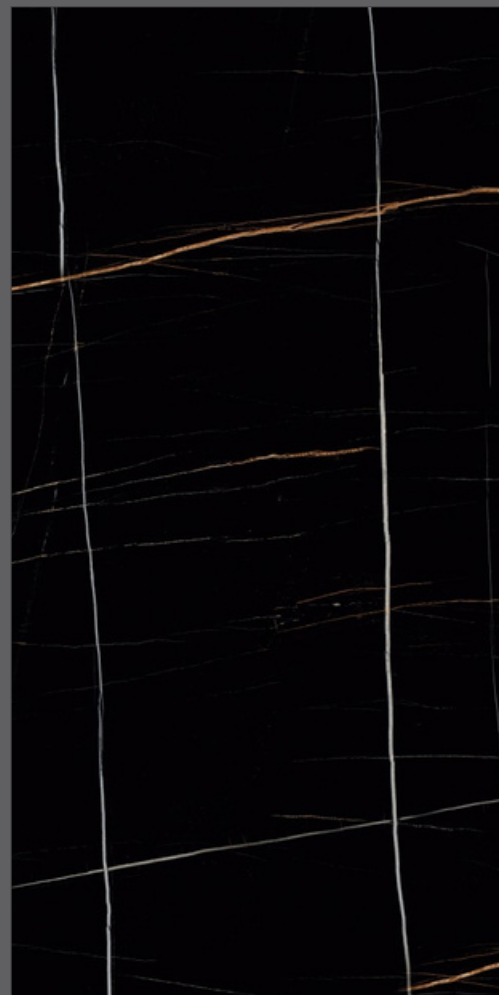

MIRRORE

COLLECTION

Name - **MARQUINA BLACK**

Size - 600x1200mm

Available Finish - **Super Highgloss**

Random - 4 faces

**BACK TO
INDEX**

MARQUINA BLACK