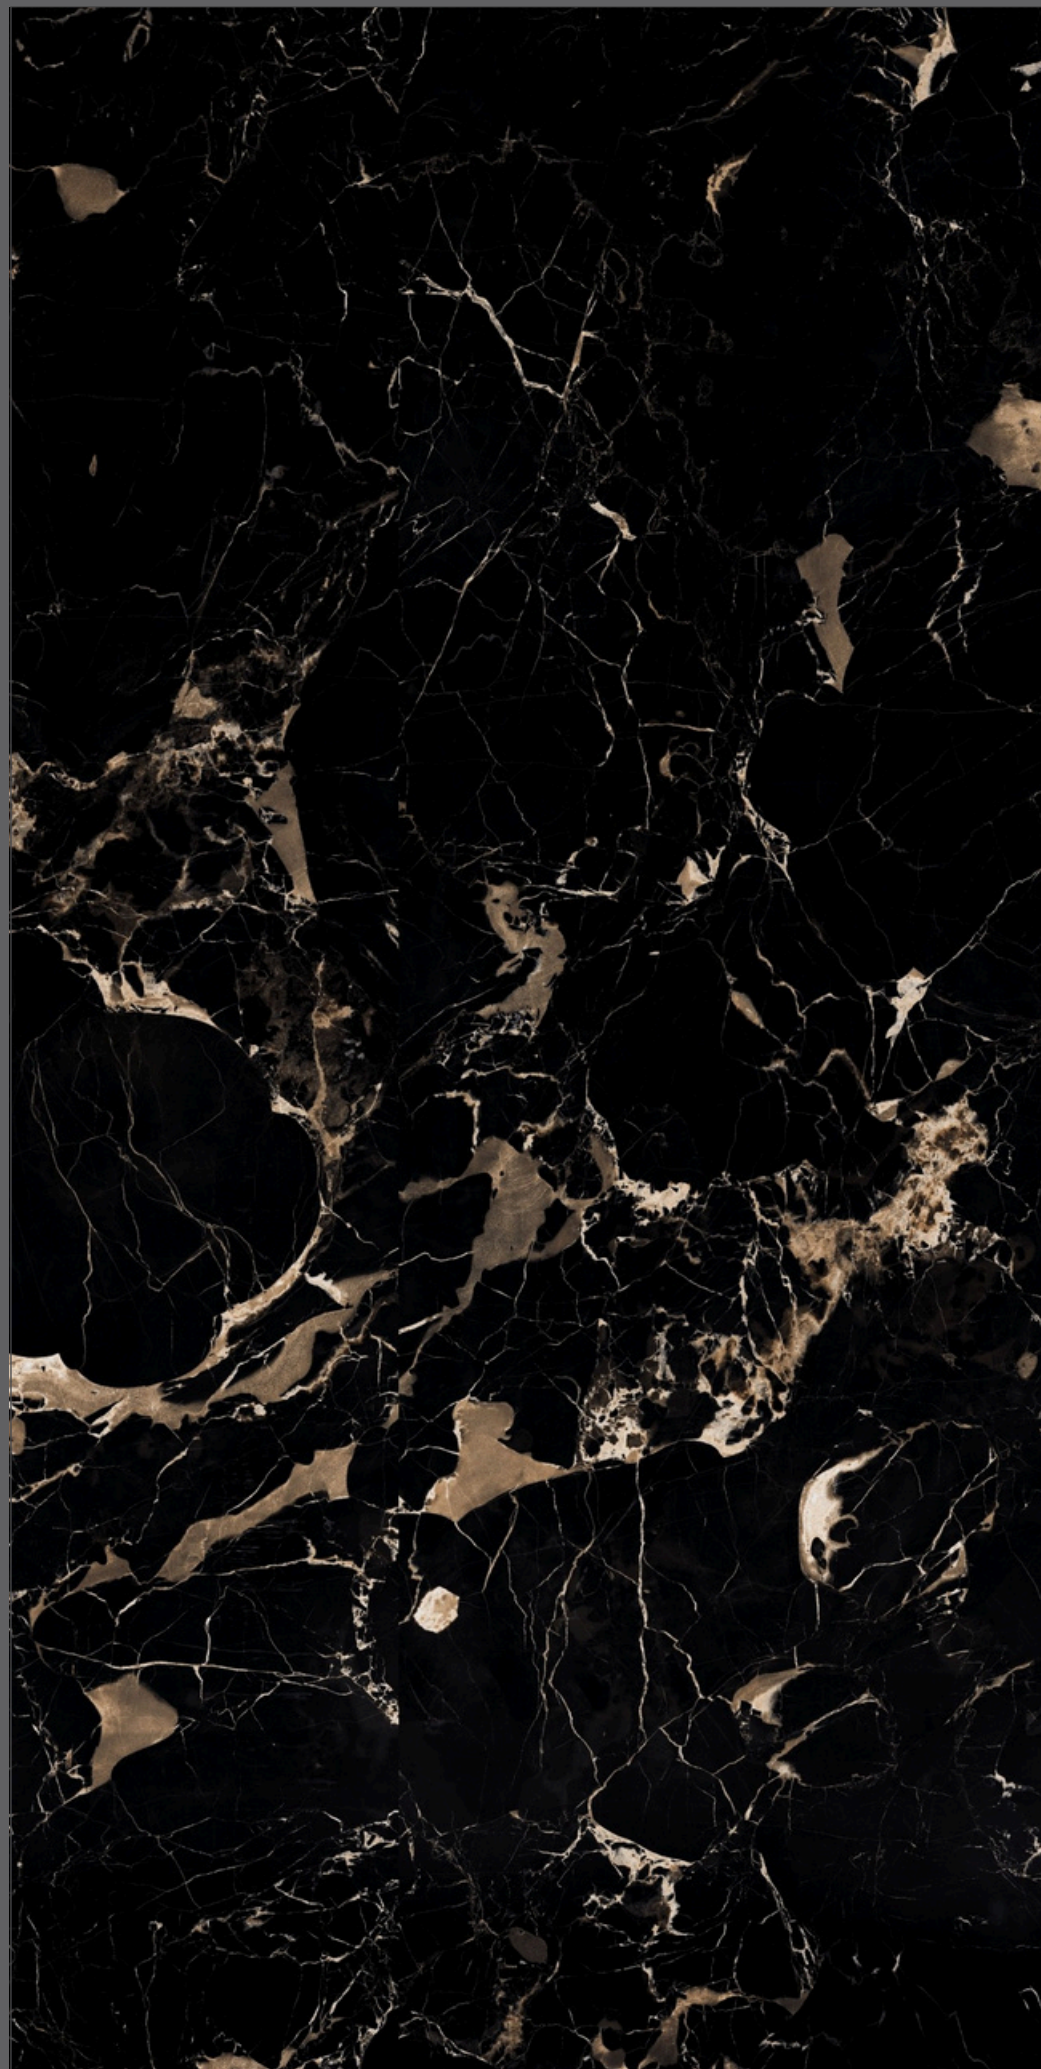

MIRRORE

COLLECTION

Name - **MOZECO BLACK**

Size - 600x1200mm

Available Finish - **Super Highgloss**

Random - 4 faces

BACK TO
INDEX