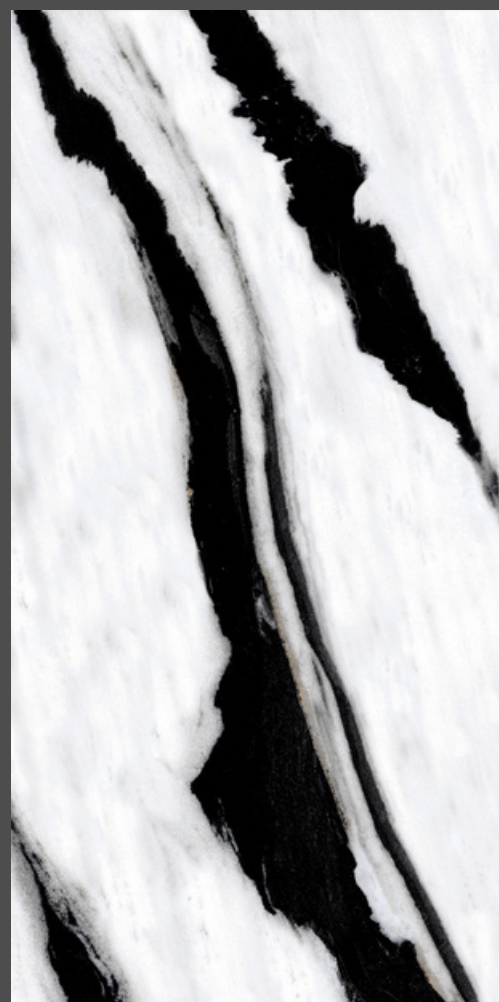

MIRRORE

COLLECTION

Name - **PANDA WHITE**

Size - 600x1200mm

Available Finish - **Super Highgloss**

Random - 4 faces

BACK TO
INDEX