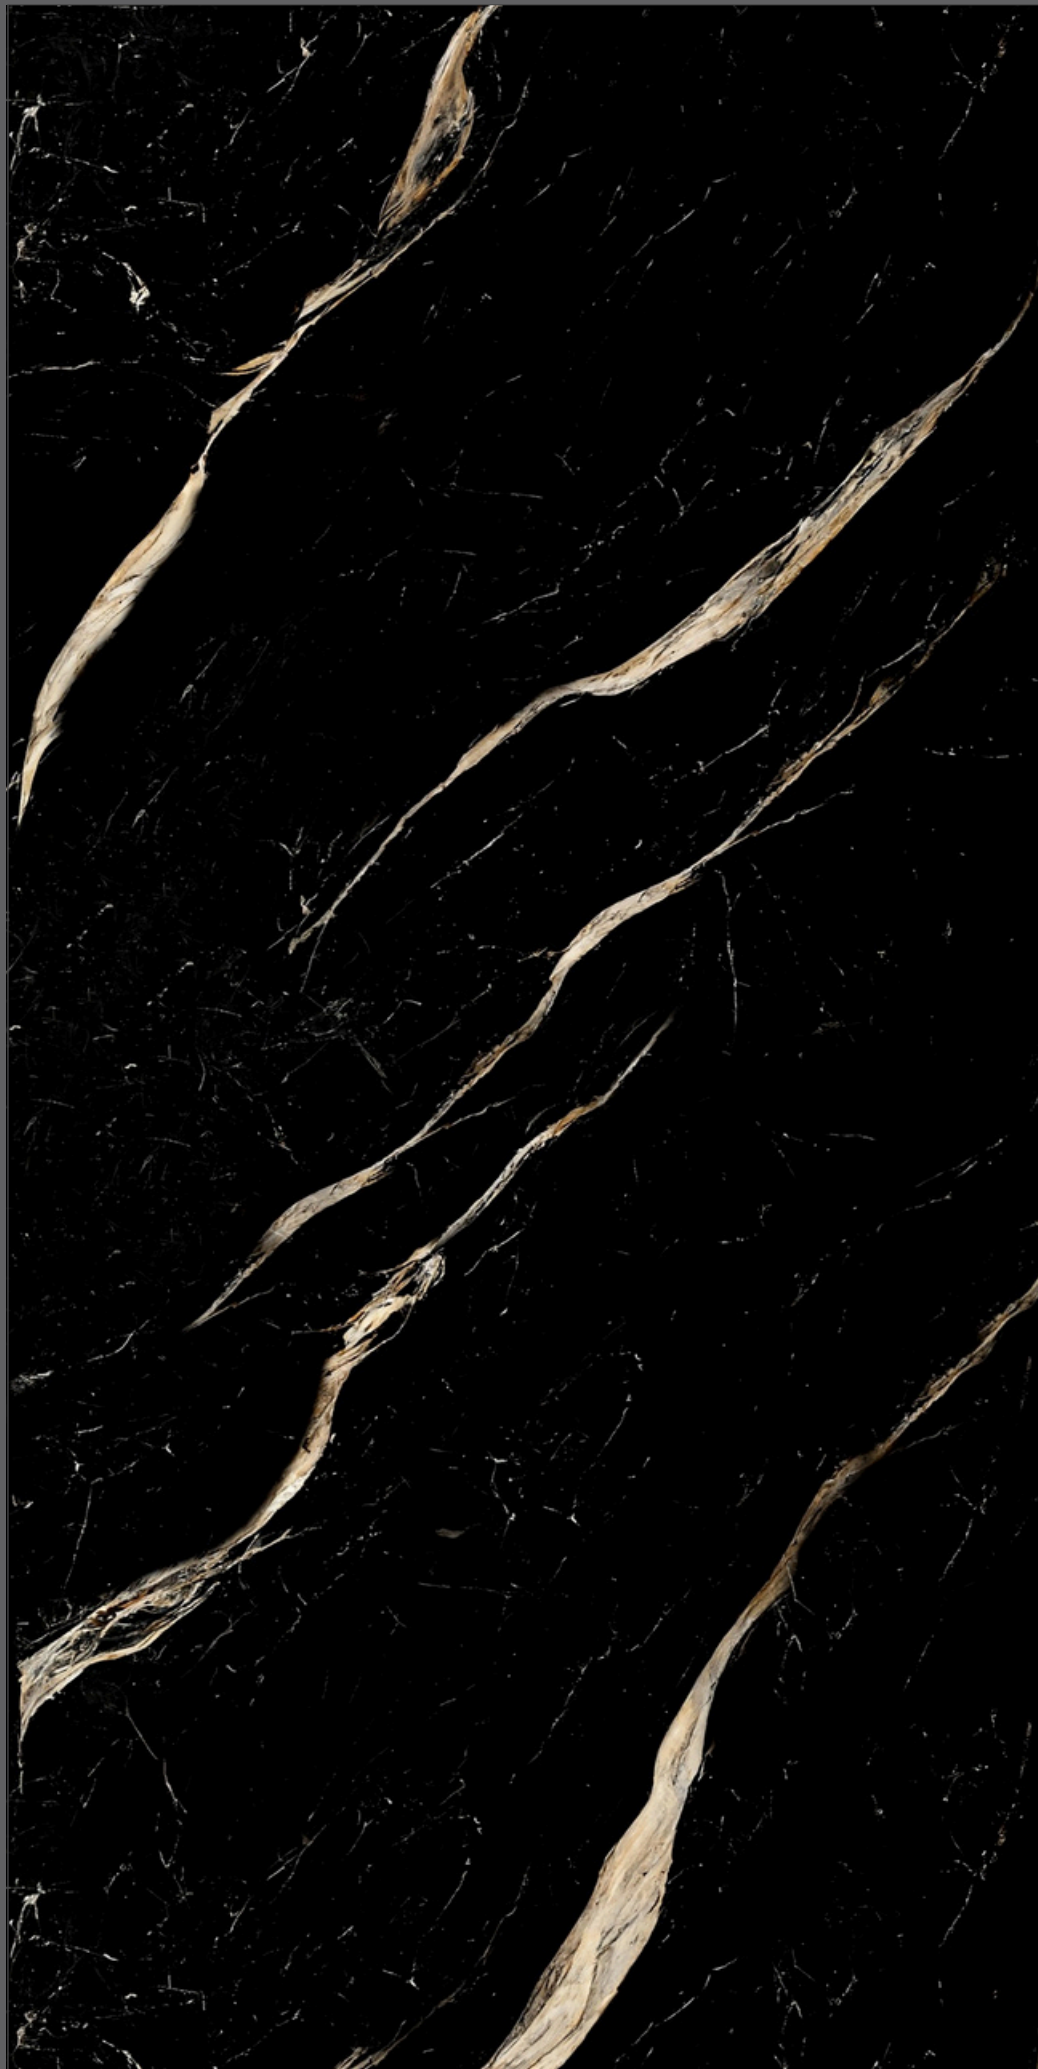

MIRRORE

COLLECTION

Name - **BULGARIA GOLD**

Size - 600x1200mm

Available Finish - **Super Highgloss**

Random - 3 faces

**BACK TO
INDEX**