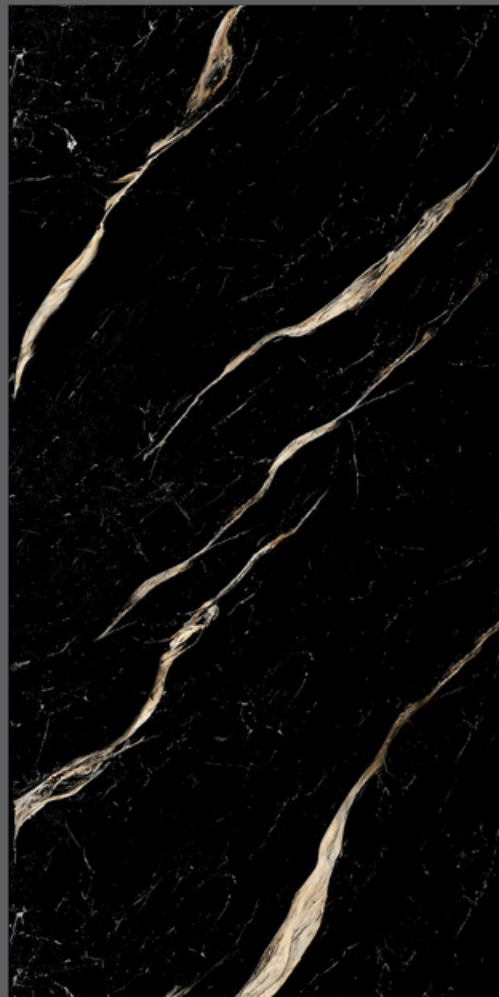

MIRRORE

COLLECTION

Name - **BULGARIA GOLD**

Size - 600x1200mm

Available Finish - **Super Highgloss**

Random - 3 faces

**BACK TO
INDEX**