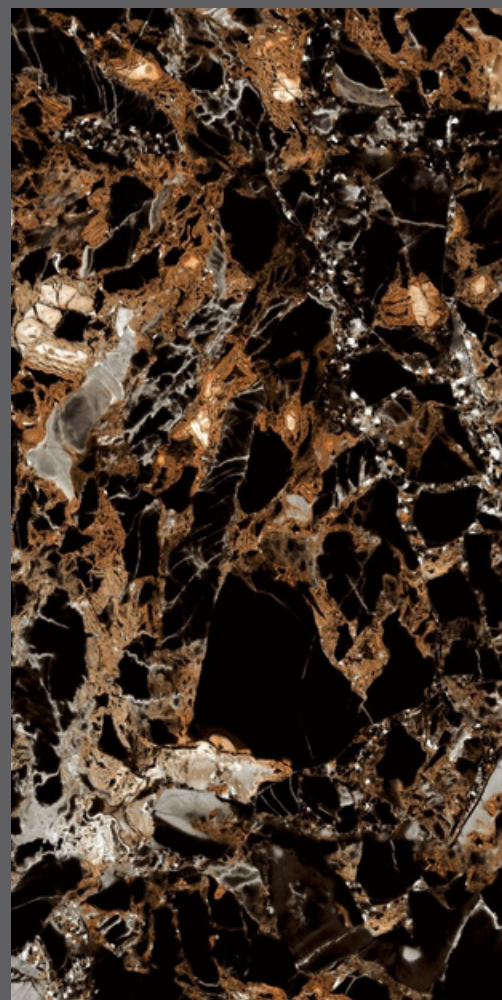

Size - 600x1200mm

Available Finish - **Super Highgloss**

Random - 4 faces

BACK TO
INDEX

ERA BLACK

600x1200mm | Super Highgloss

MIRRORE

COLLECTION