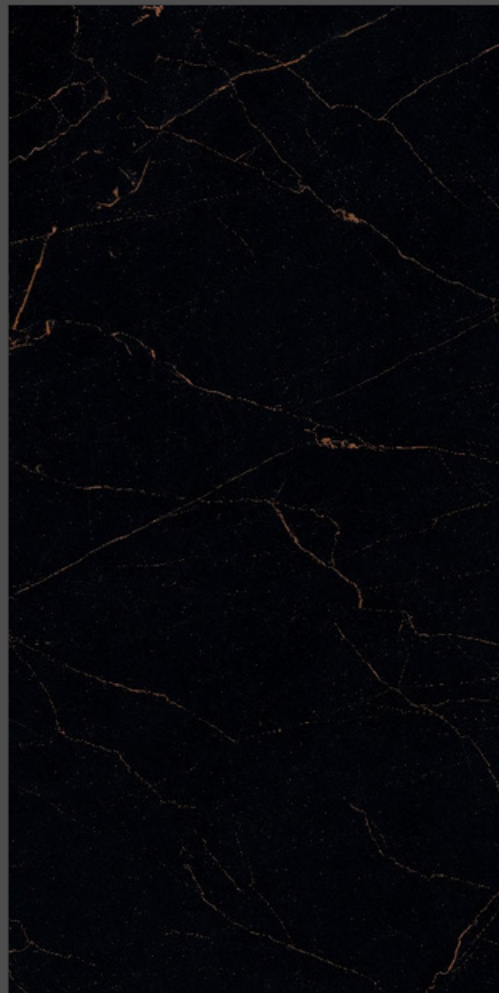

MIRRORE

COLLECTION

Name - **SATA BROWN**

Size - 600x1200mm

Available Finish - **Super Highgloss**

Random - 4 faces

**BACK TO
INDEX**