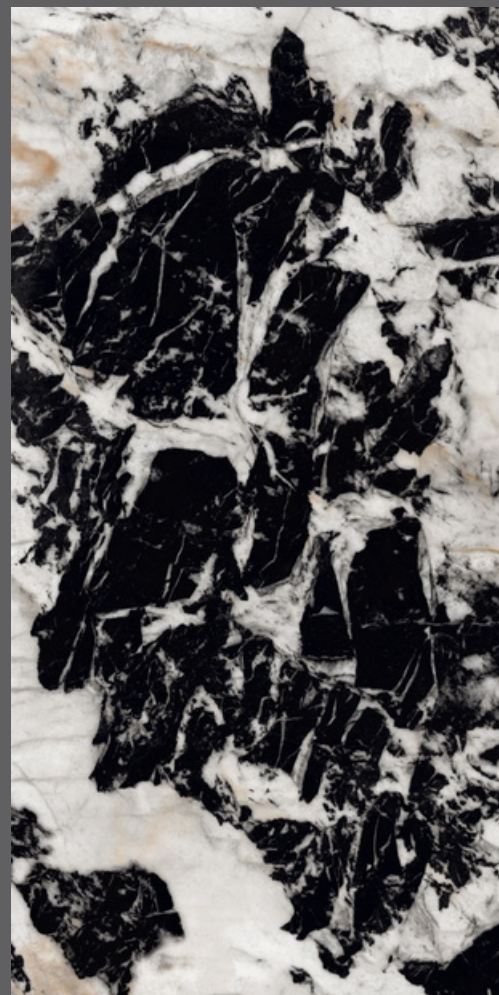

Available Finish - **Super Highgloss**

Random - 3 faces

**BACK TO
INDEX**

CARDIA BLUE

600x1200mm | Super Highgloss

MIRRORE

COLLECTION

Name - **ERA BLACK**