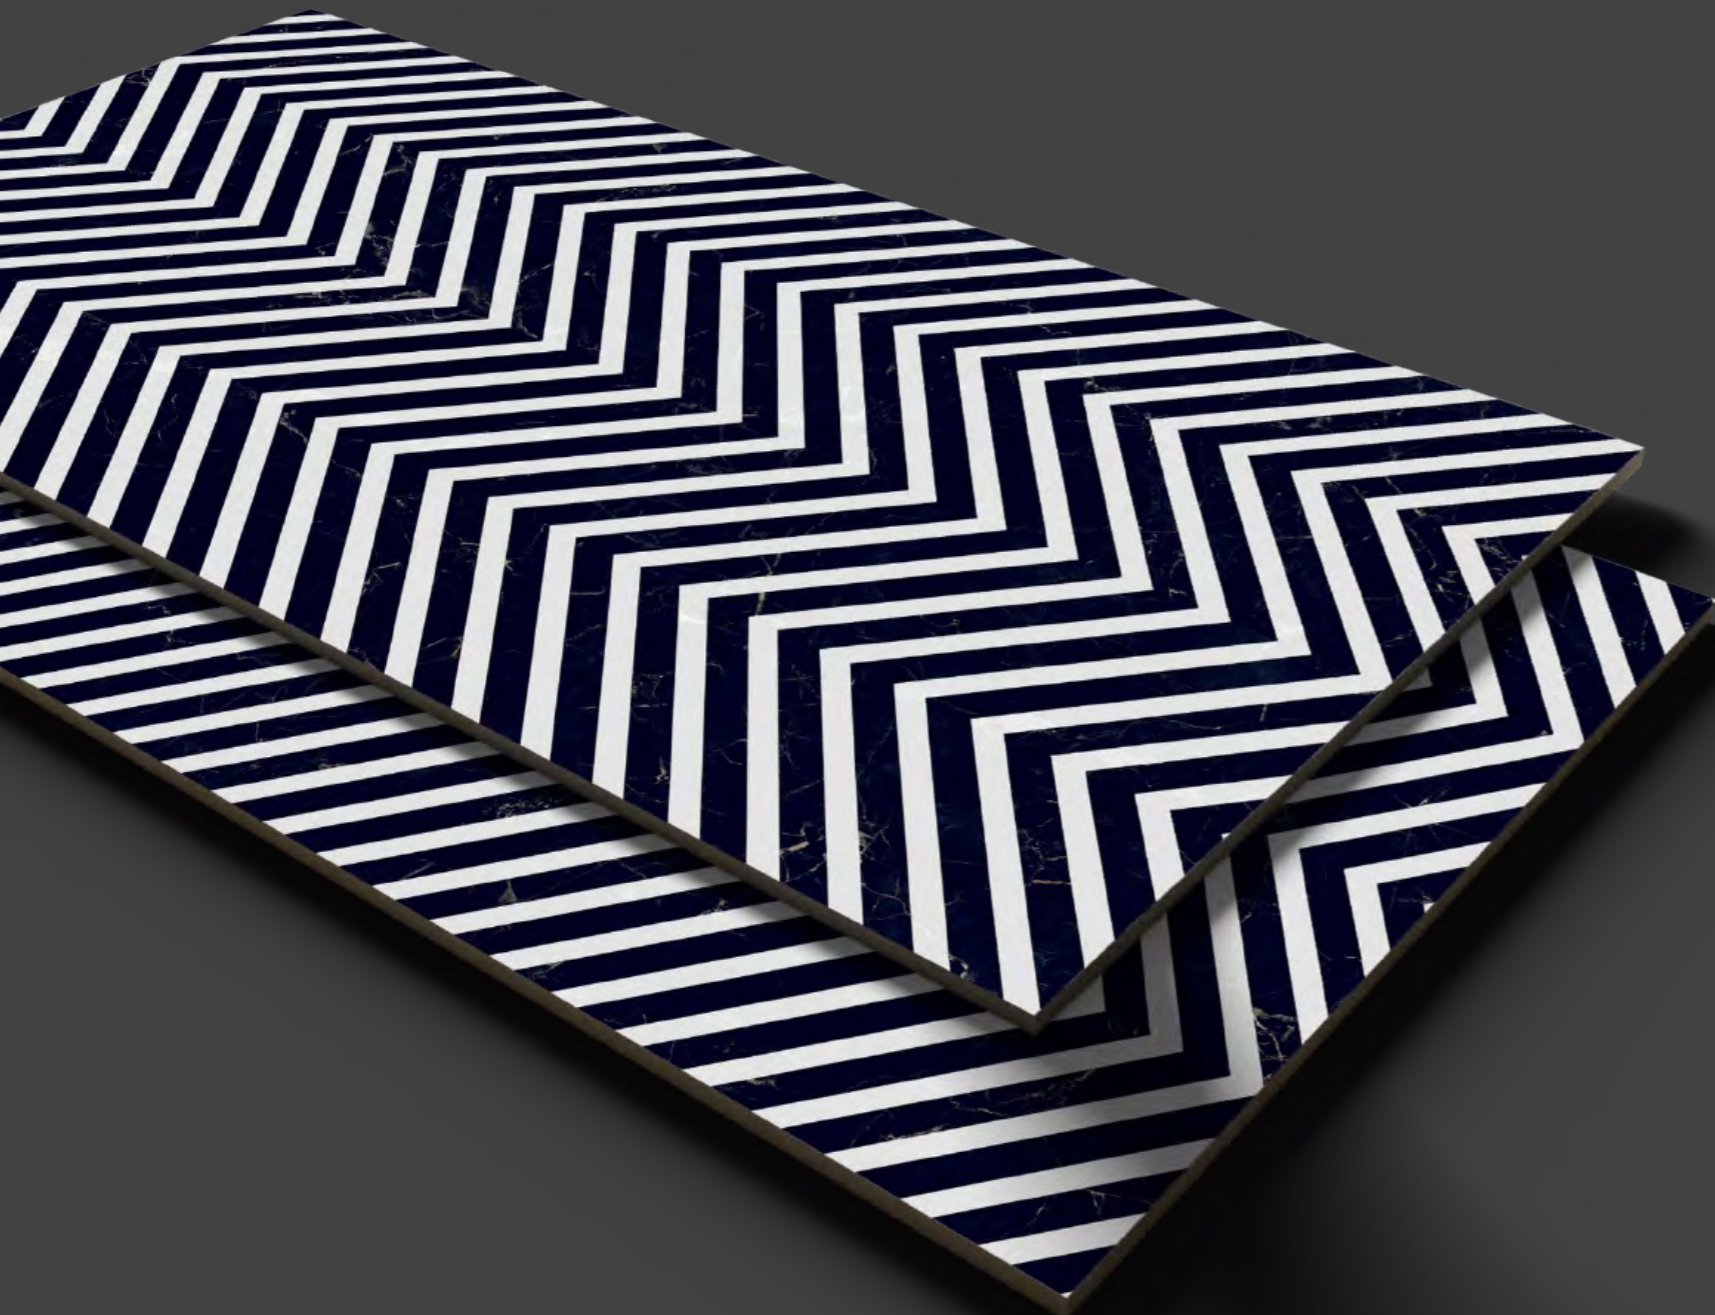

Name :
ADULT WHITE DECOR

Available Finish :
High Gloss Sinker

Size :
600x1200mm

**BACK TO
INDEX**

ADULT WHITE DECOR

600x1200mm | High gloss sinker Finish

Elegance
COLLECTION

Name :
CLASSIC CHEVRON