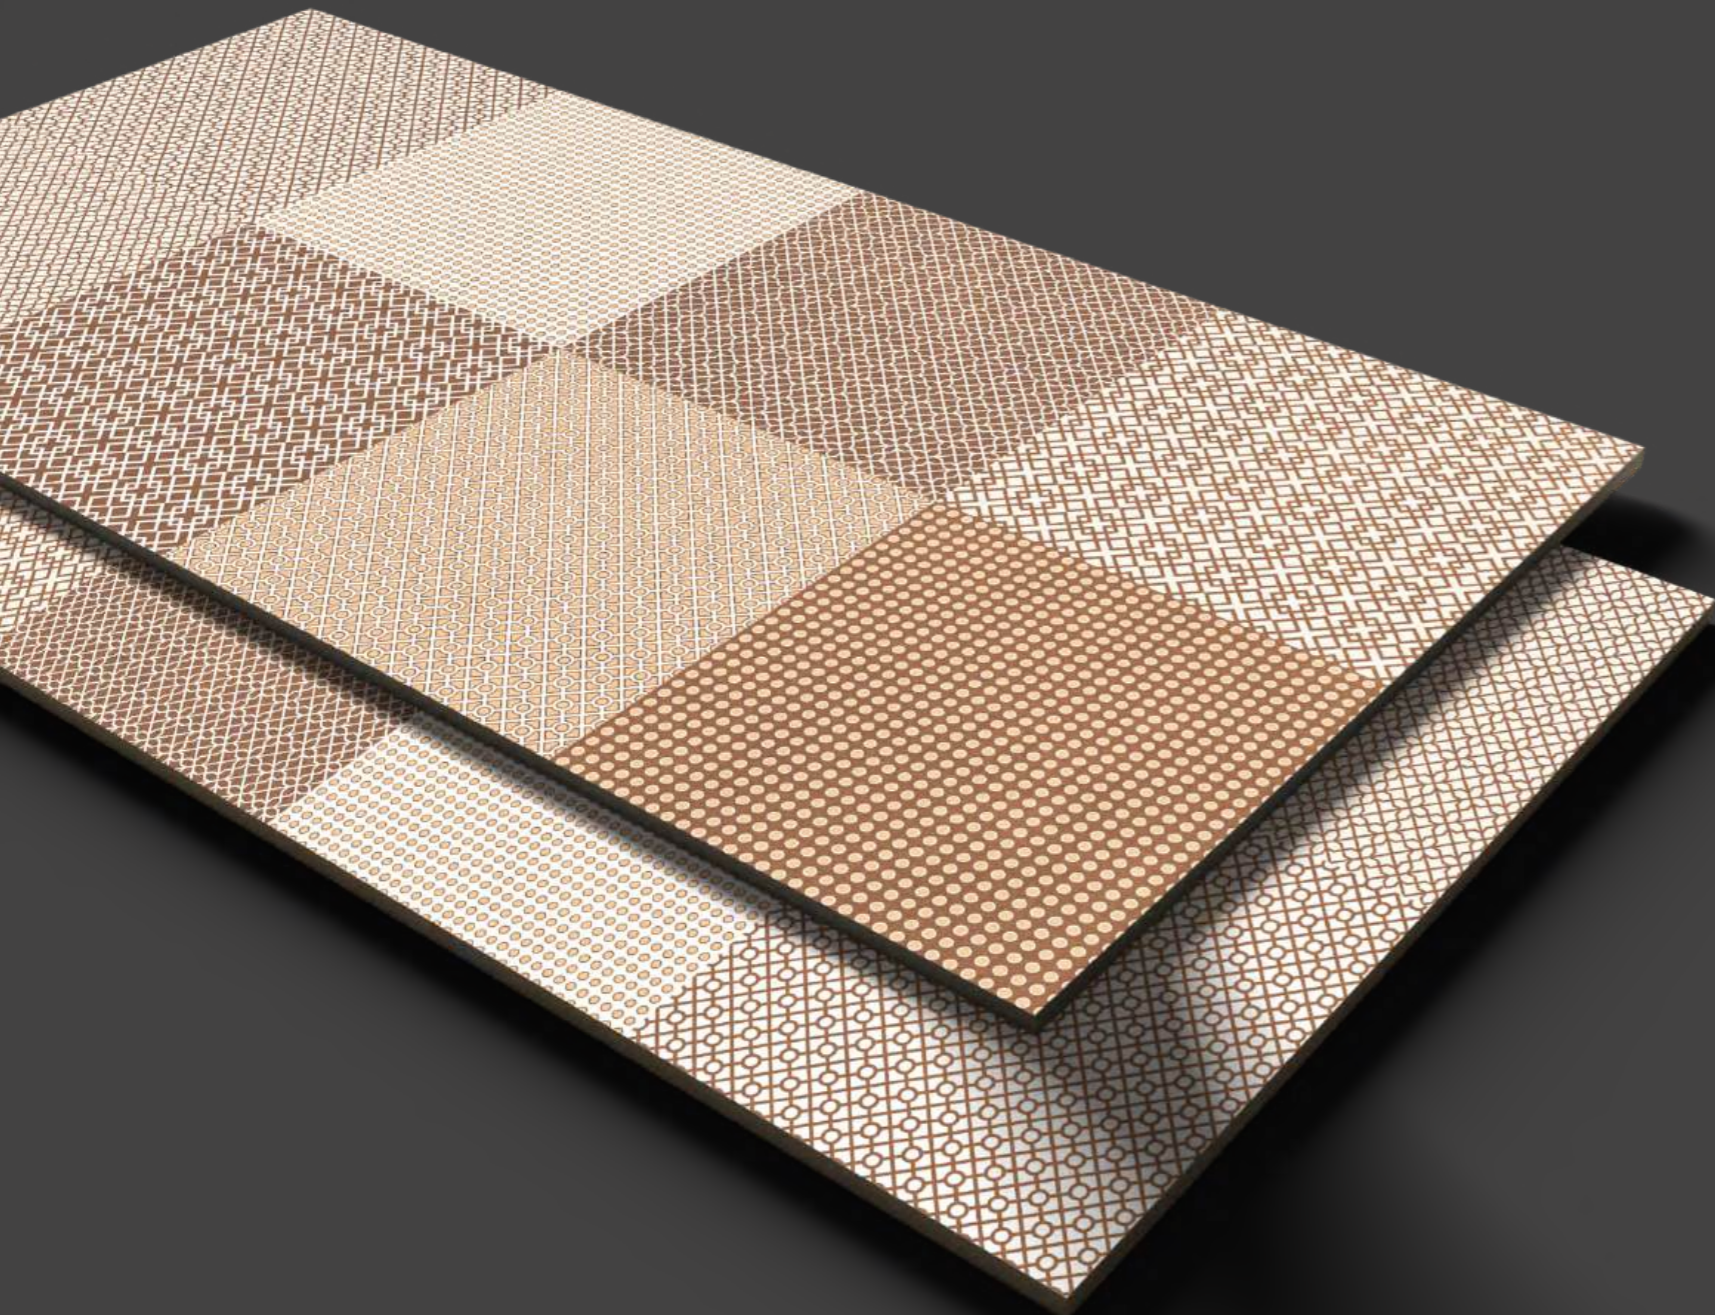

Elegance
COLLECTION

Name :
TRAVITO BROWN DECOR

Available Finish :
High Gloss Sinker

Size :
600x1200mm

**BACK TO
INDEX**