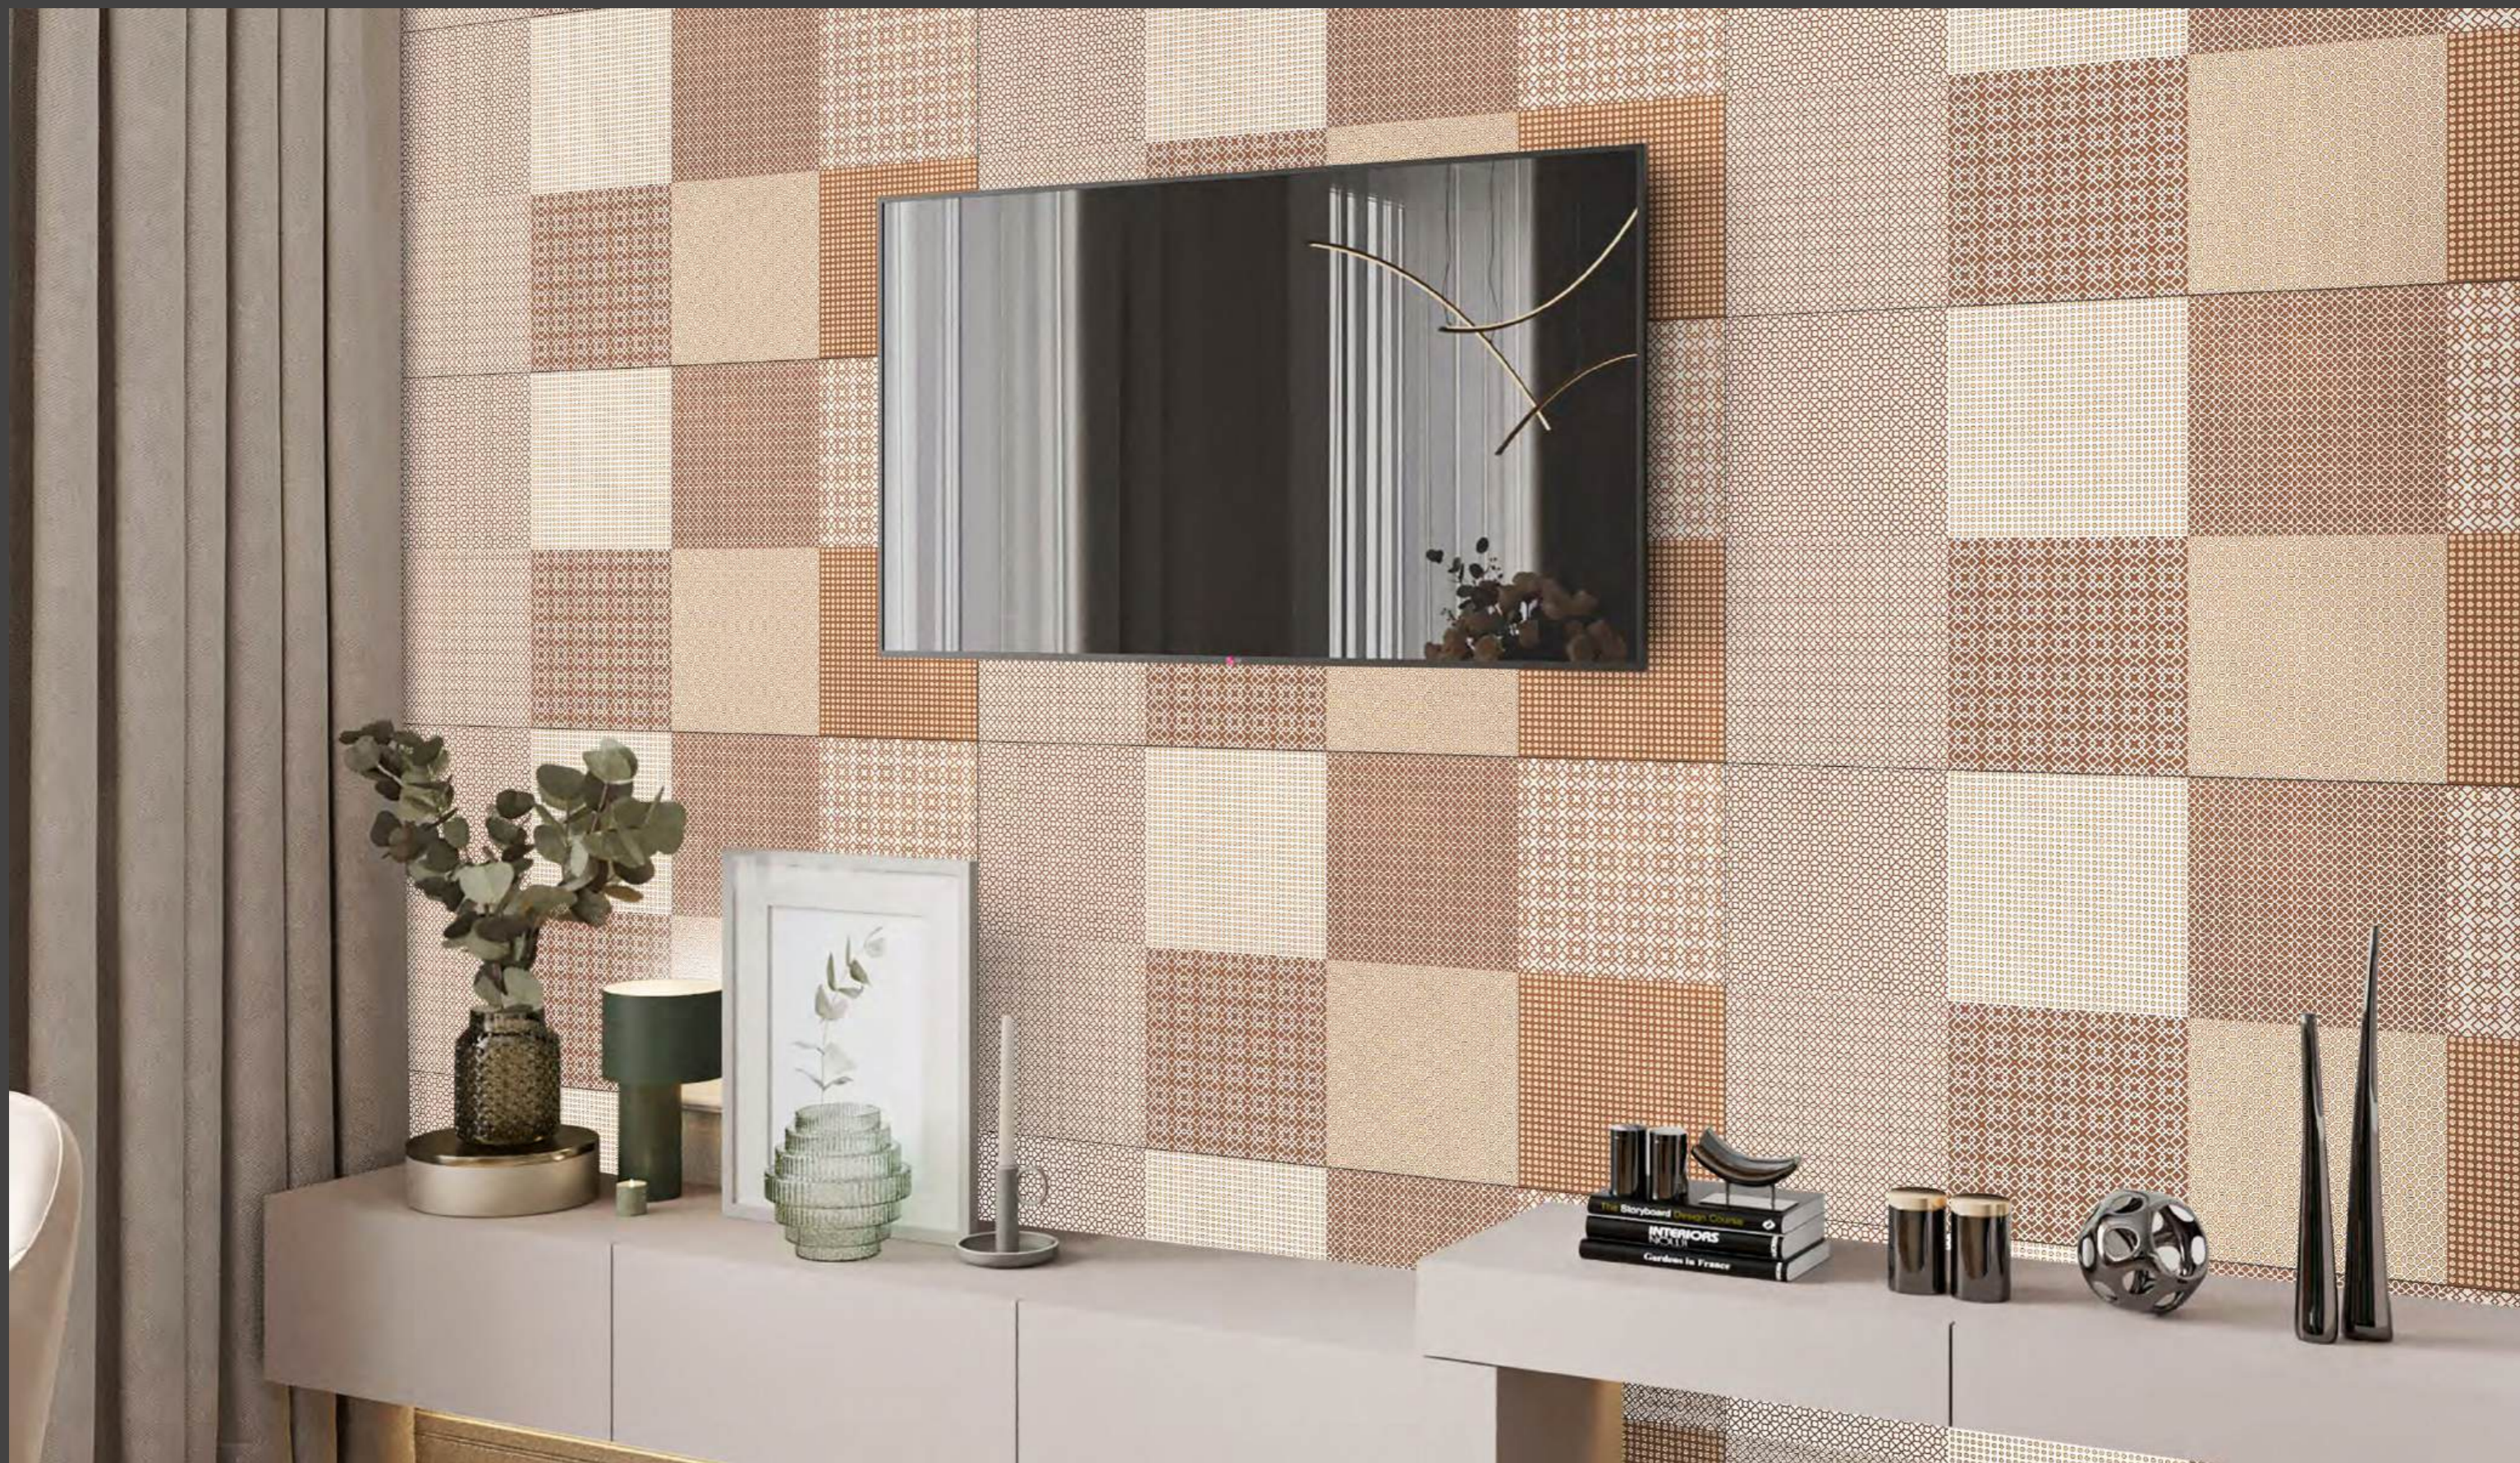

TRAVITO BROWN DECOR

600x1200mm | High gloss sinker Finish