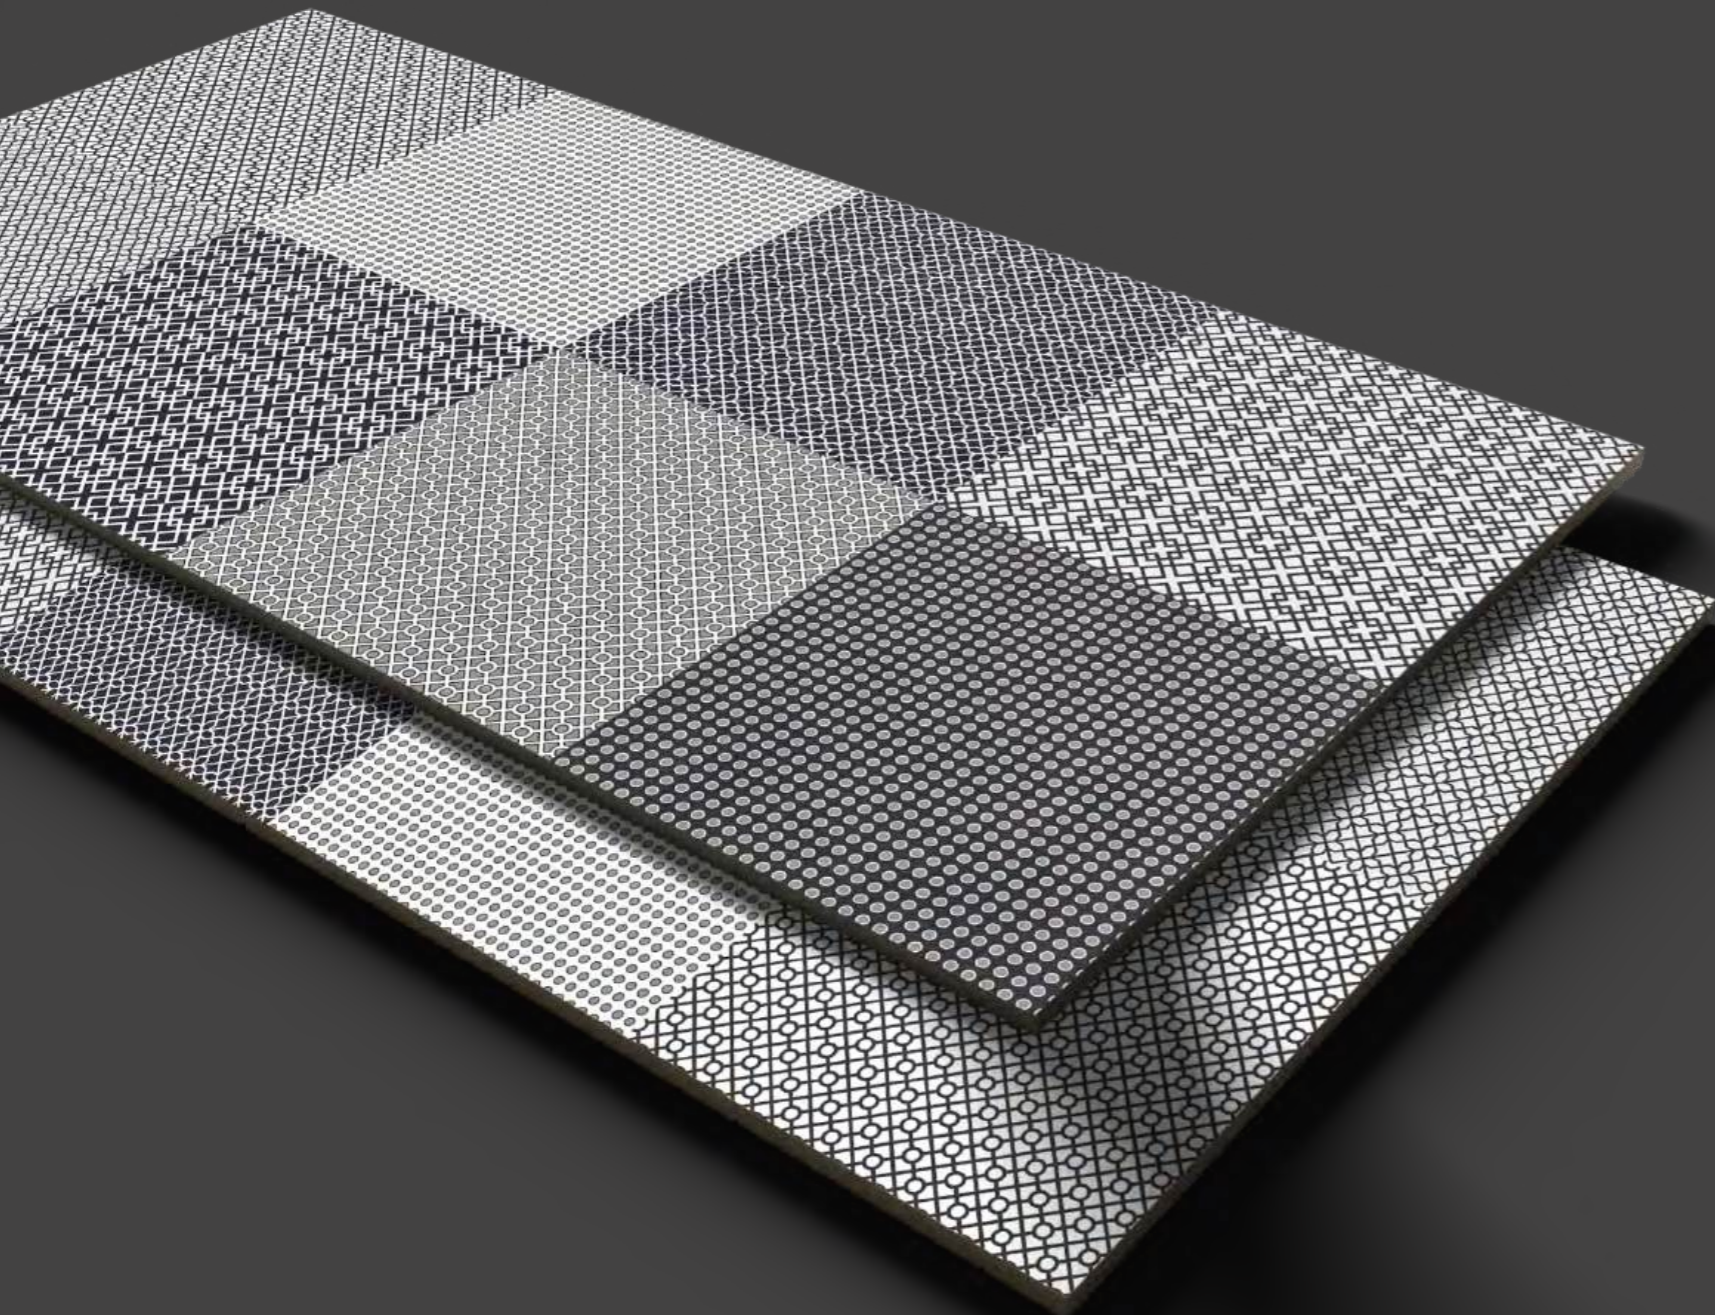

Elegance
COLLECTION

Name :
TRAVITO GREY DECOR

Available Finish :
High Gloss Sinker

Size :
600x1200mm

**BACK TO
INDEX**