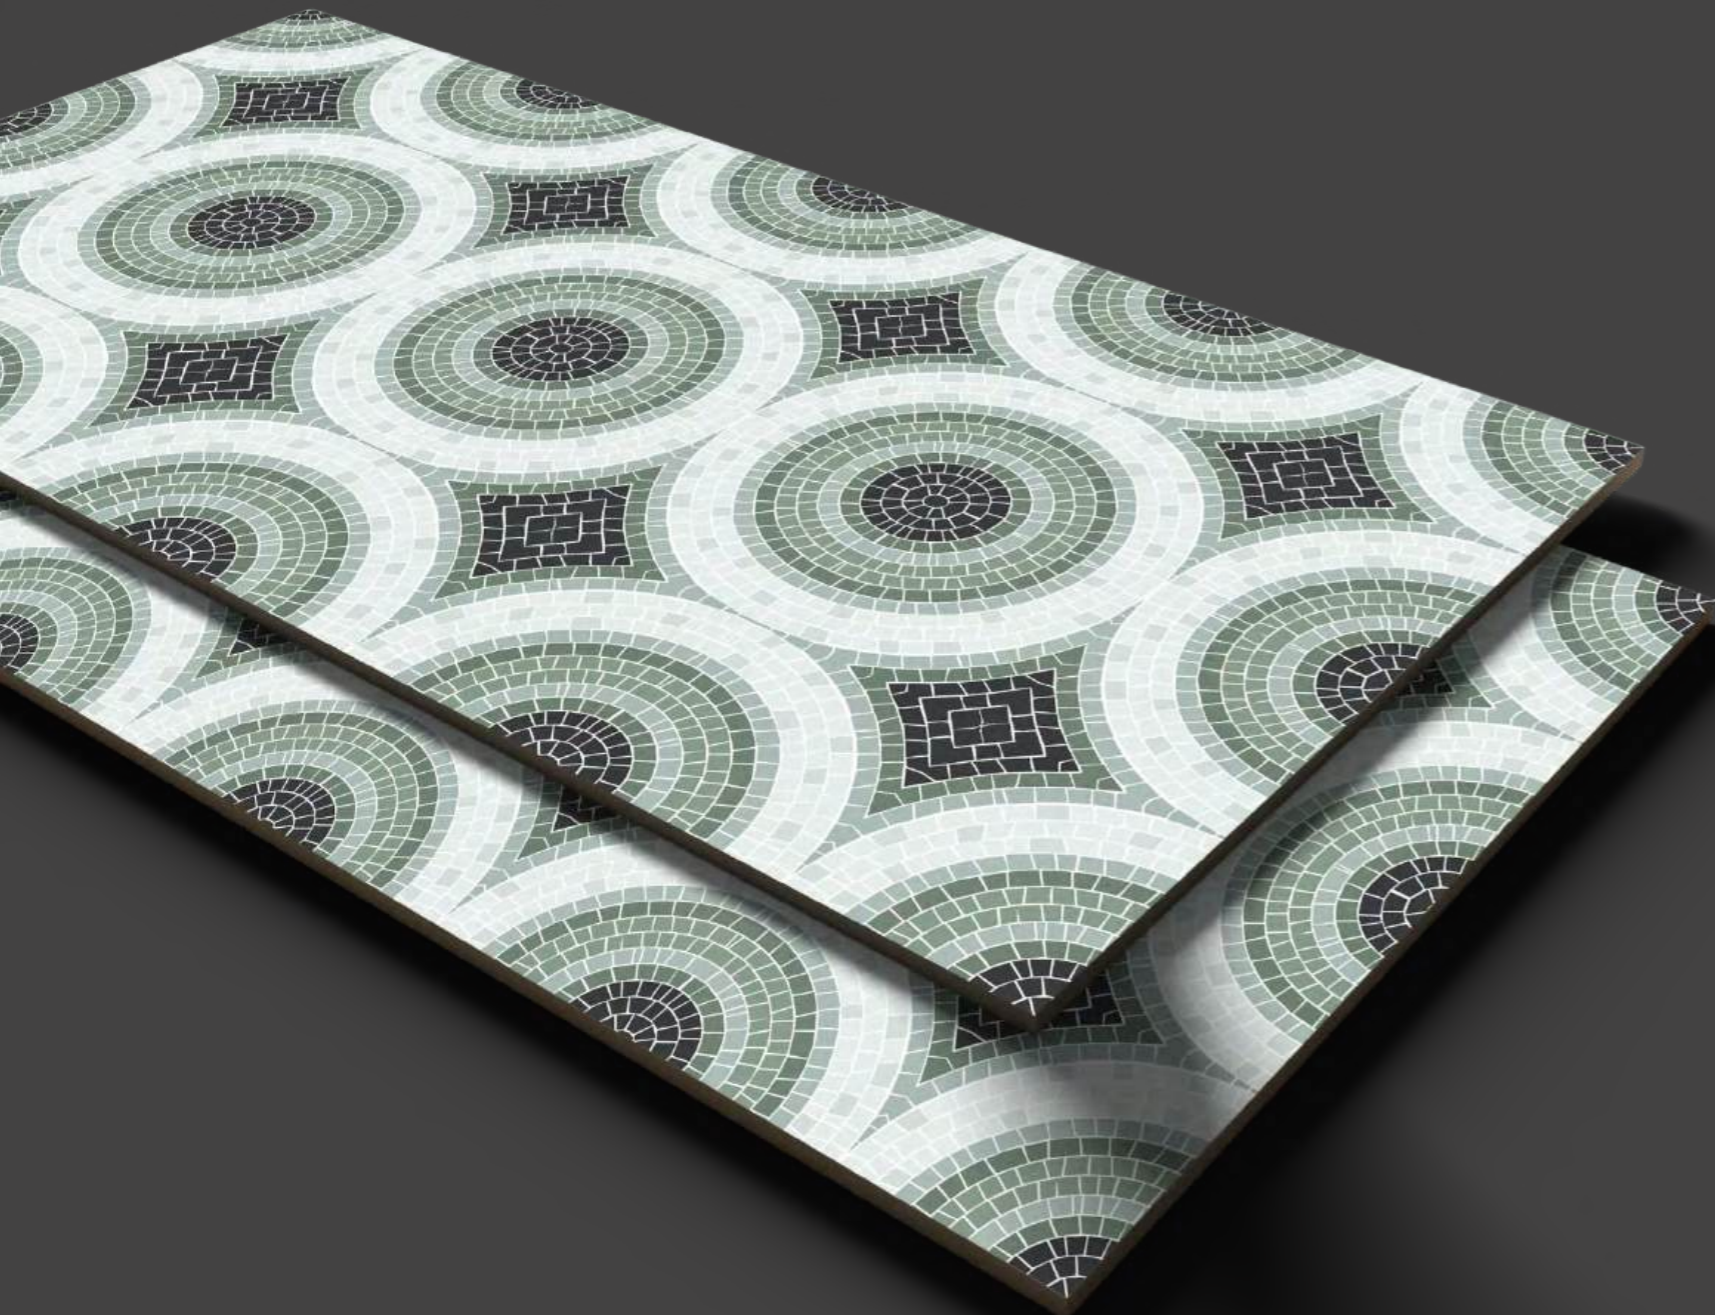

Elegance
COLLECTION

Name :
ZURI GREEN DECOR

Available Finish :
High Gloss Sinker

Size :
600x1200mm

**BACK TO
INDEX**