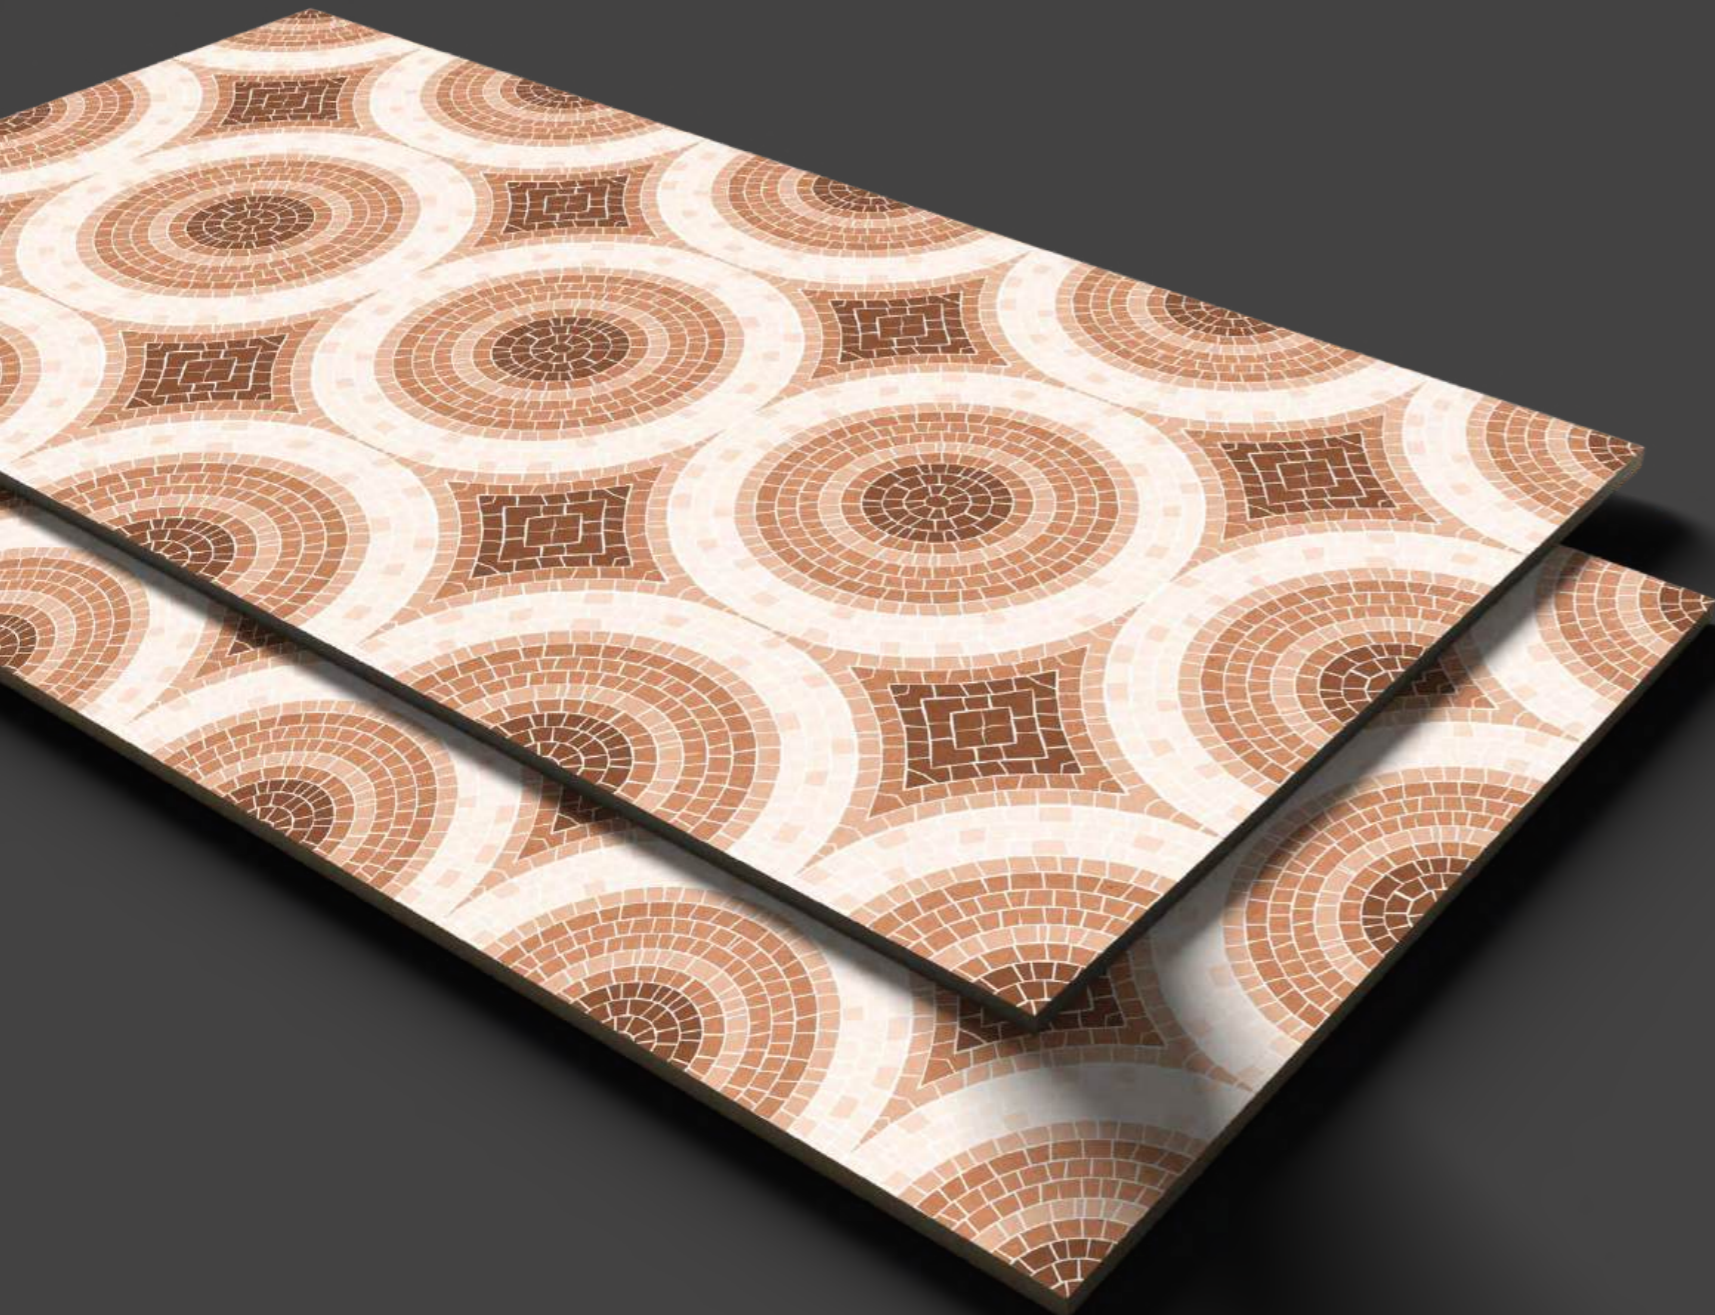

Elegance
COLLECTION

Name :
ZURI BROWN DECOR

Available Finish :
High Gloss Sinker

Size :
600x1200mm

**BACK TO
INDEX**