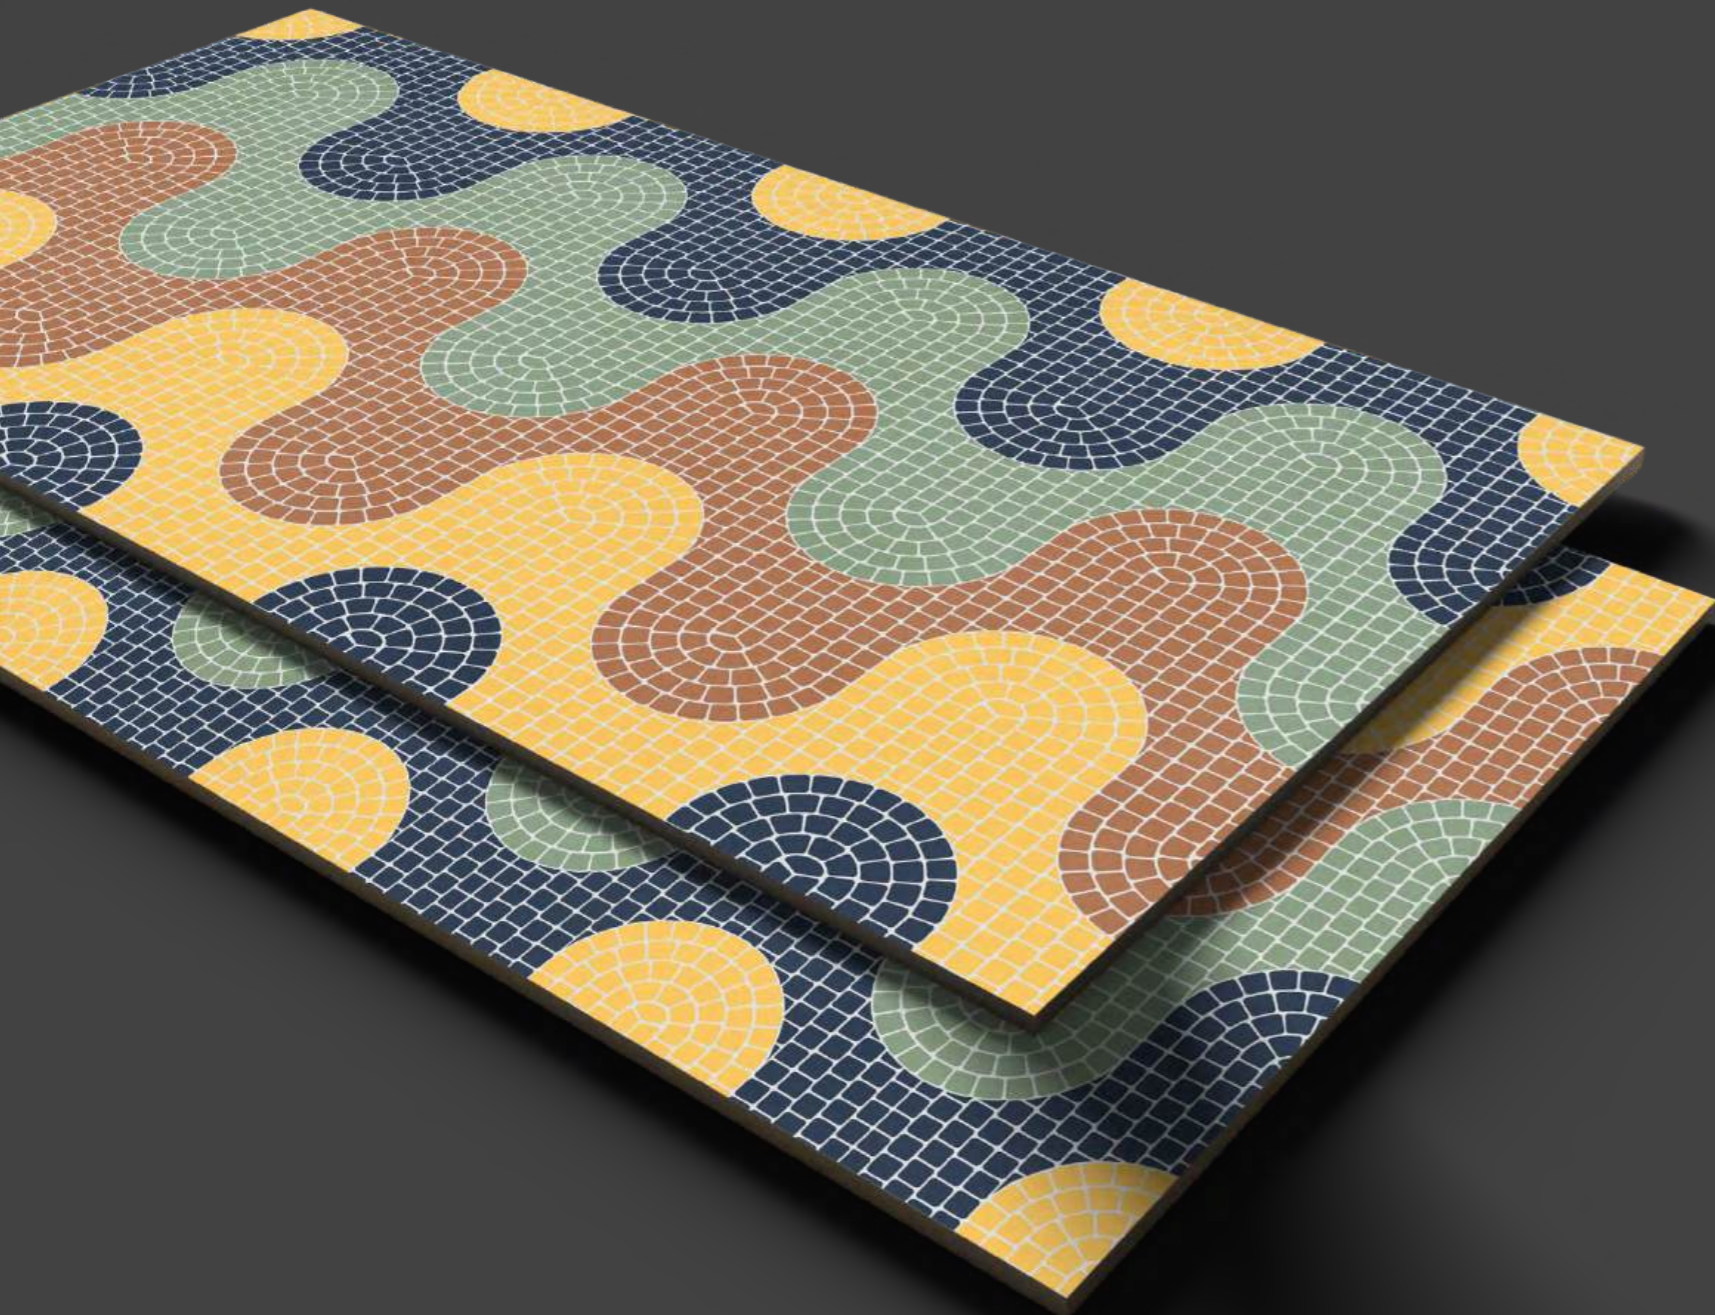

Elegance
COLLECTION

Name :
ROSSIO MULTY DECOR

Available Finish :
High Gloss Sinker

Size :
600x1200mm

**BACK TO
INDEX**