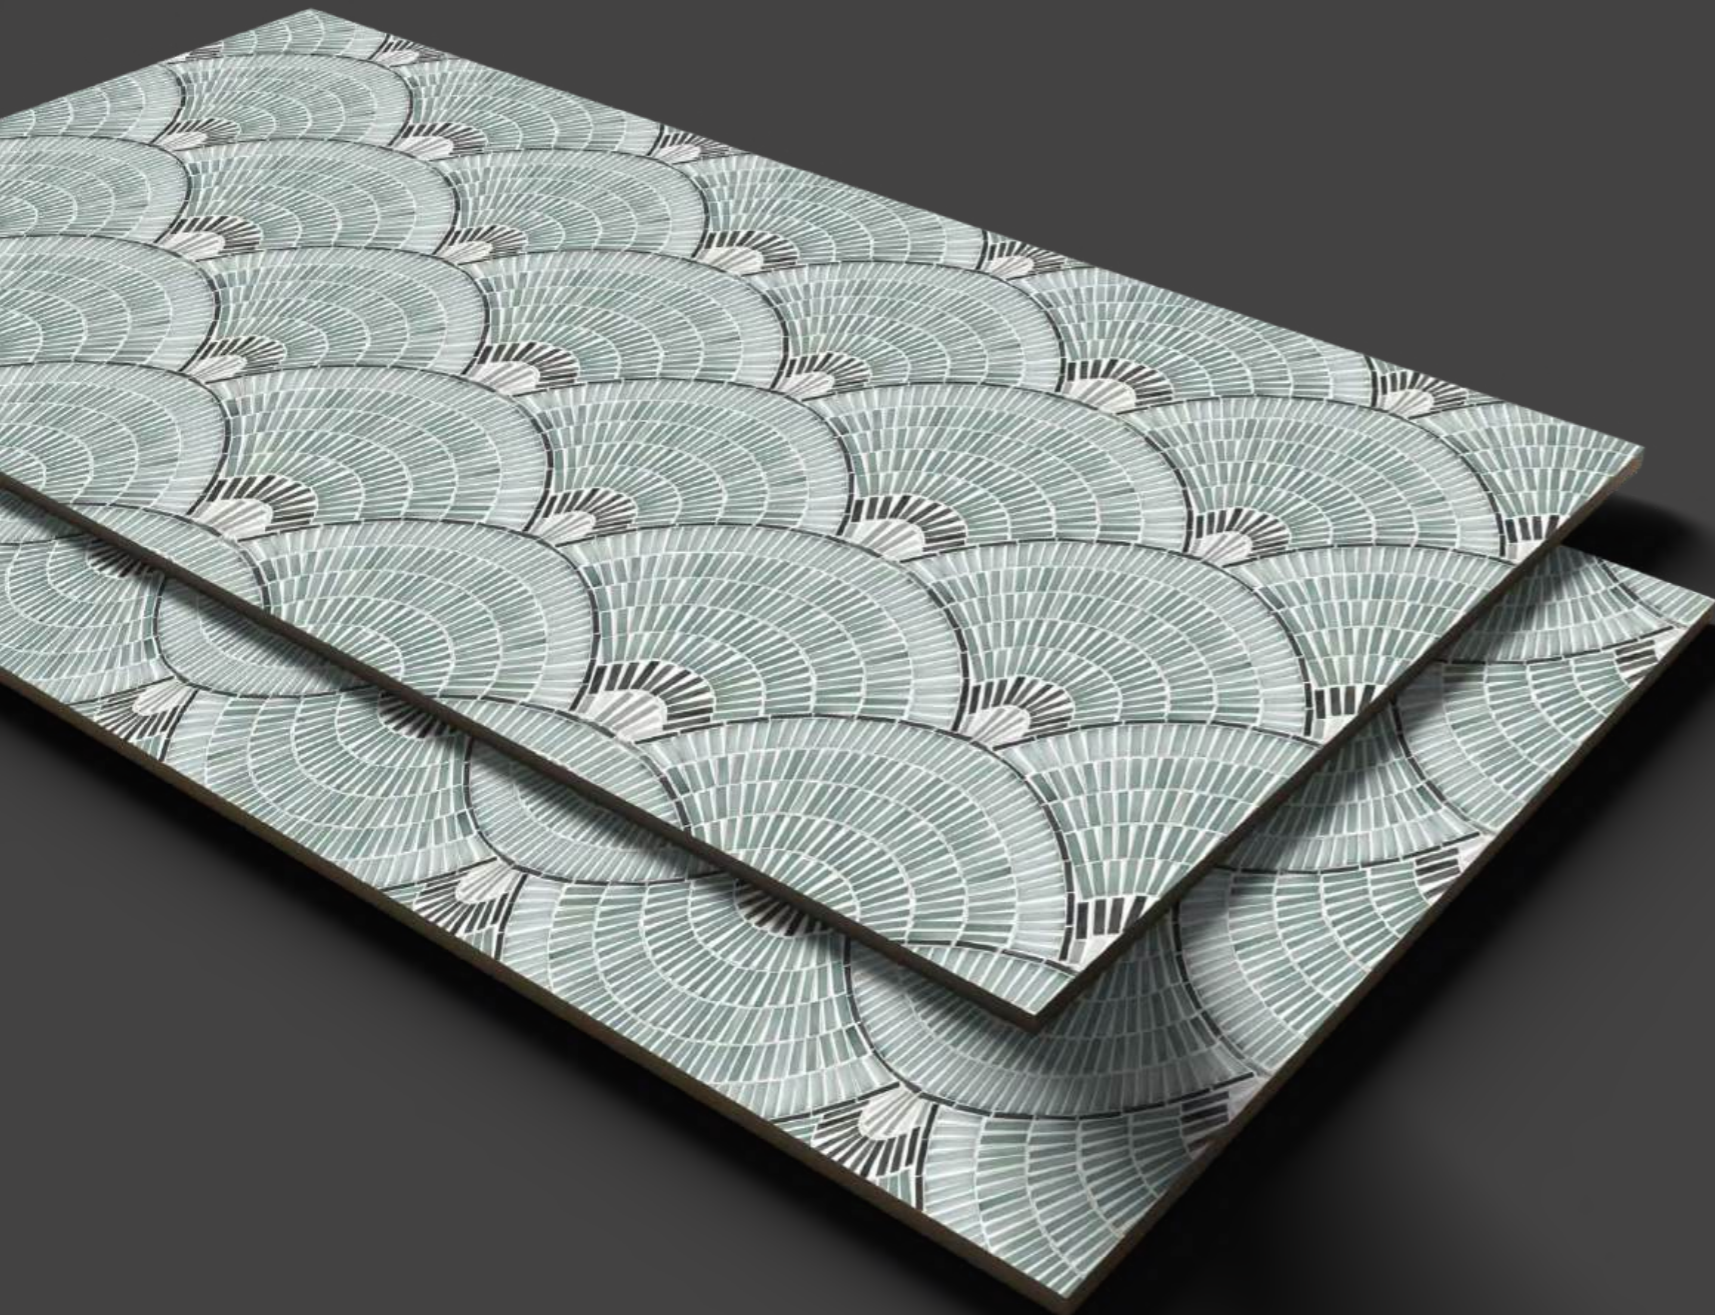

Available Finish :
High Gloss Sinker

Size :
600x1200mm

**BACK TO
INDEX**

WAVY GREY DECOR
600x1200mm | High gloss sinker Finish

Elegance
COLLECTION

Name :
WAVY GREEN DECOR

Available Finish :
High Gloss Sinker