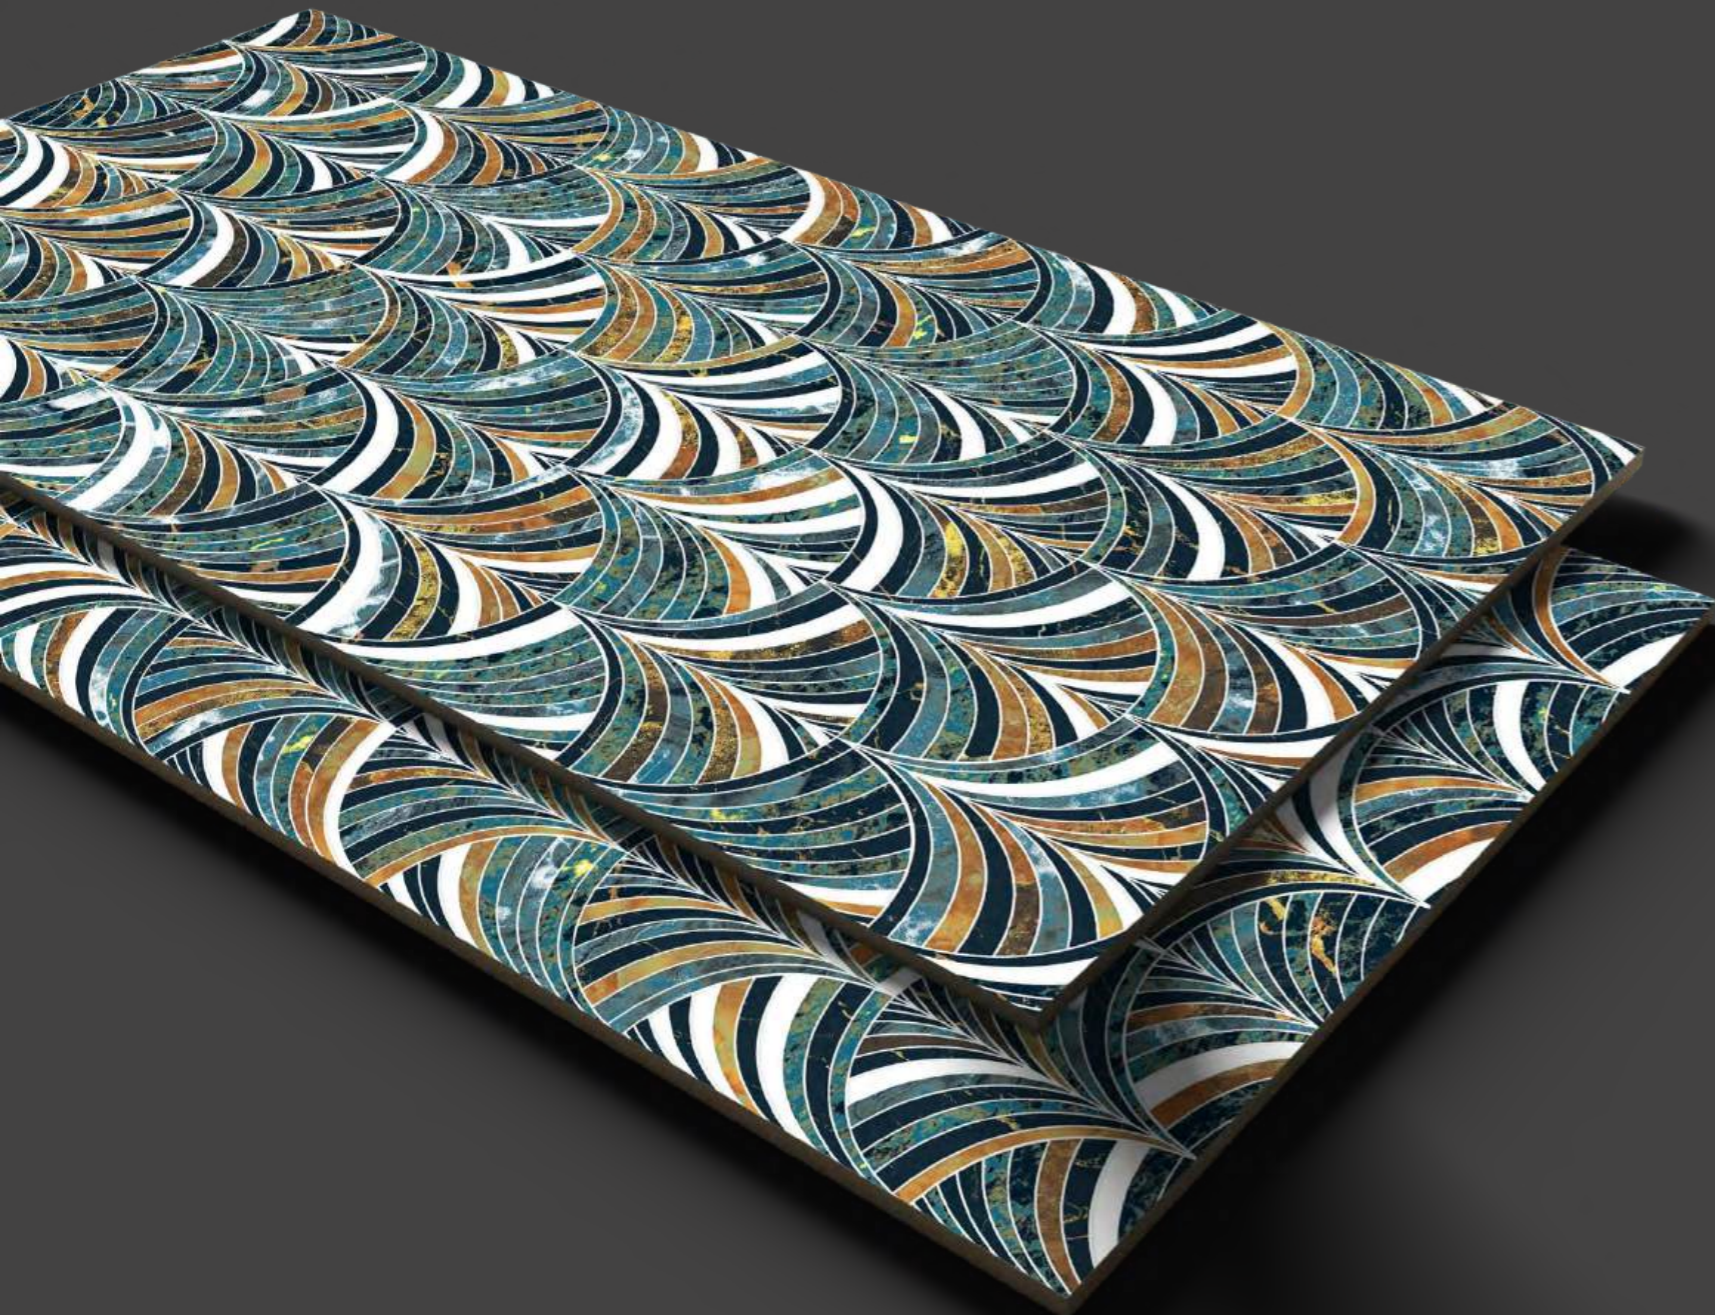

ZURI BLUE DECOR

ZURI BROWN DECOR

Elegance
COLLECTION

Name :
ADULT WHITE DECOR

Available Finish :
High Gloss Sinker

Size :
600x1200mm

**BACK TO
INDEX**