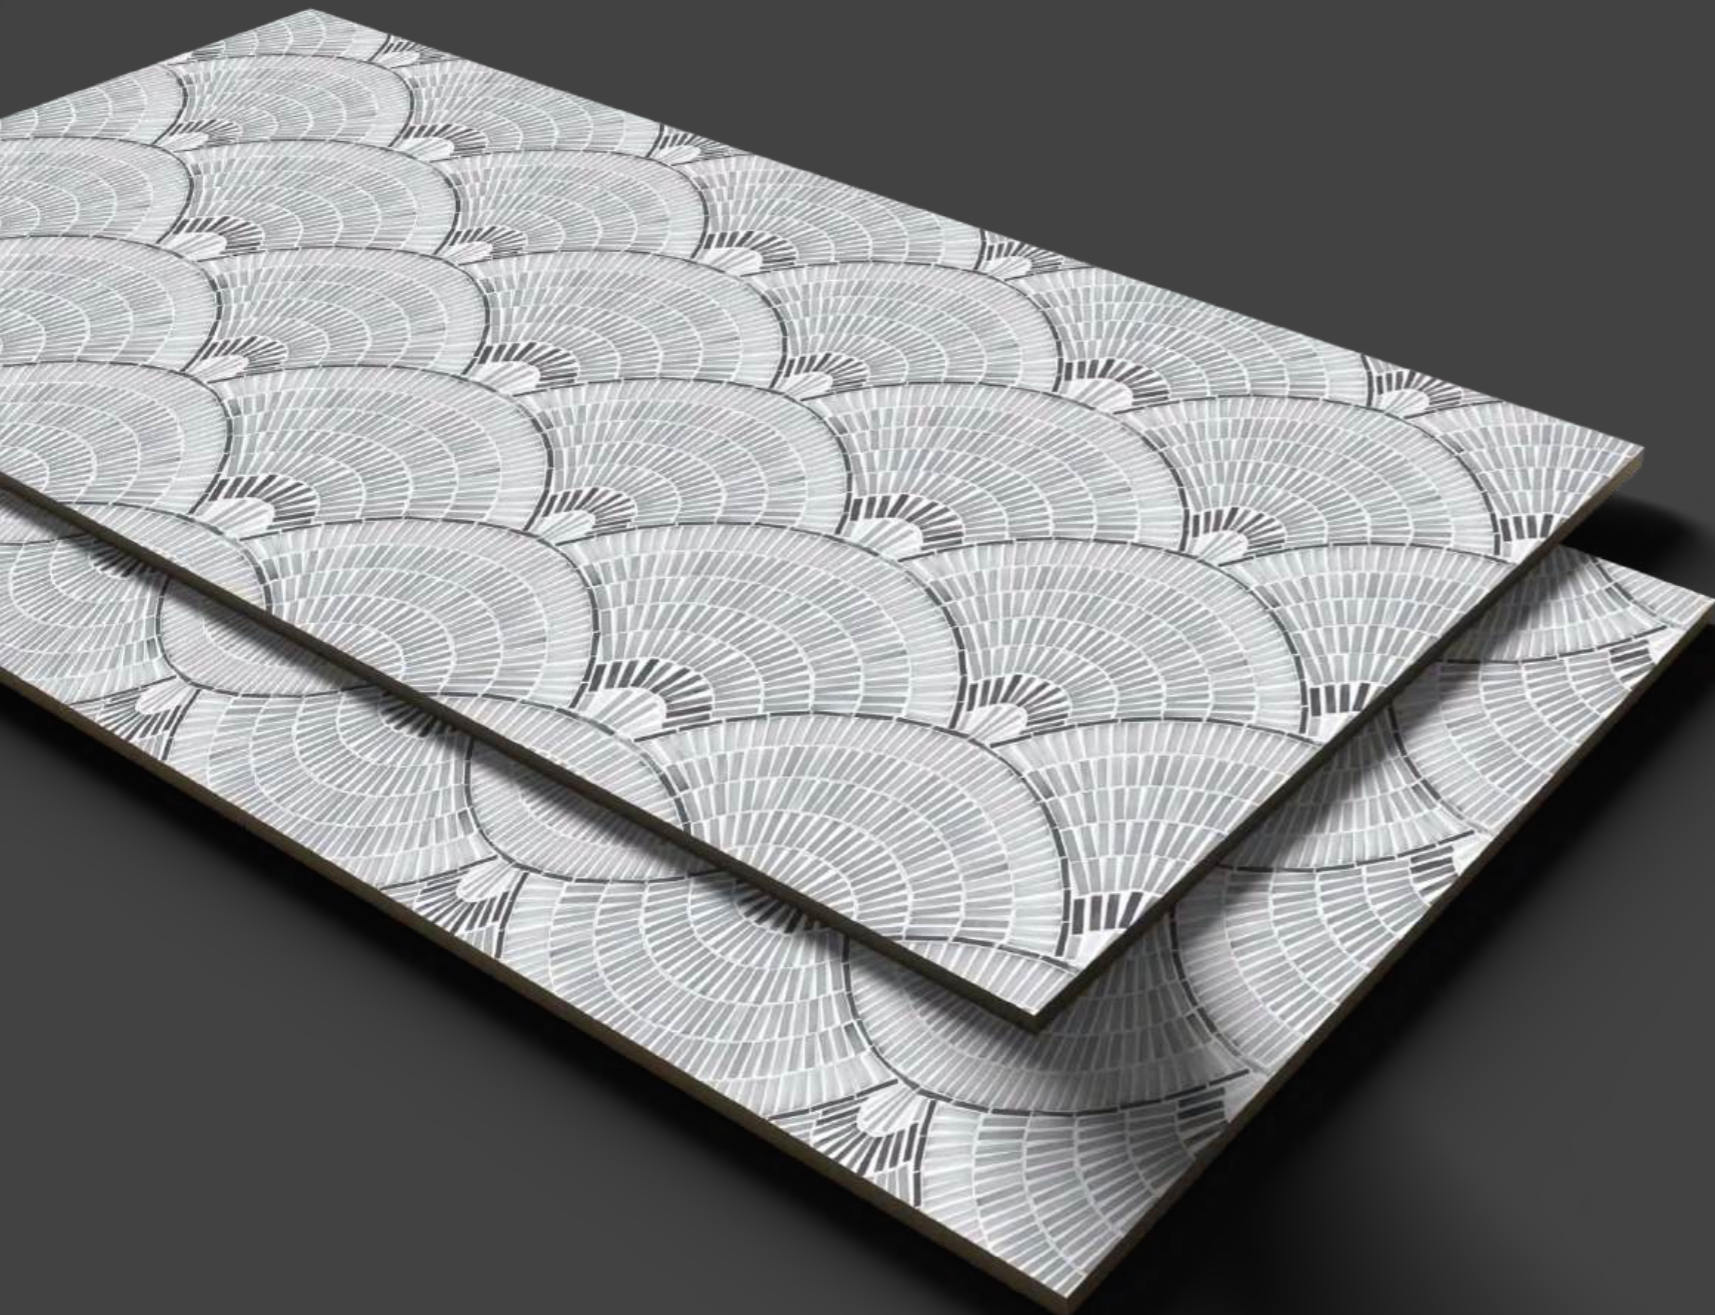

Name :
WAVY BLACK DECOR

Available Finish :
High Gloss Sinker

Size :
600x1200mm

**BACK TO
INDEX**

WAVY BLACK DECOR

600x1200mm | High gloss sinter Finish

Elegance
COLLECTION

Name :
WAVY GREY DECOR