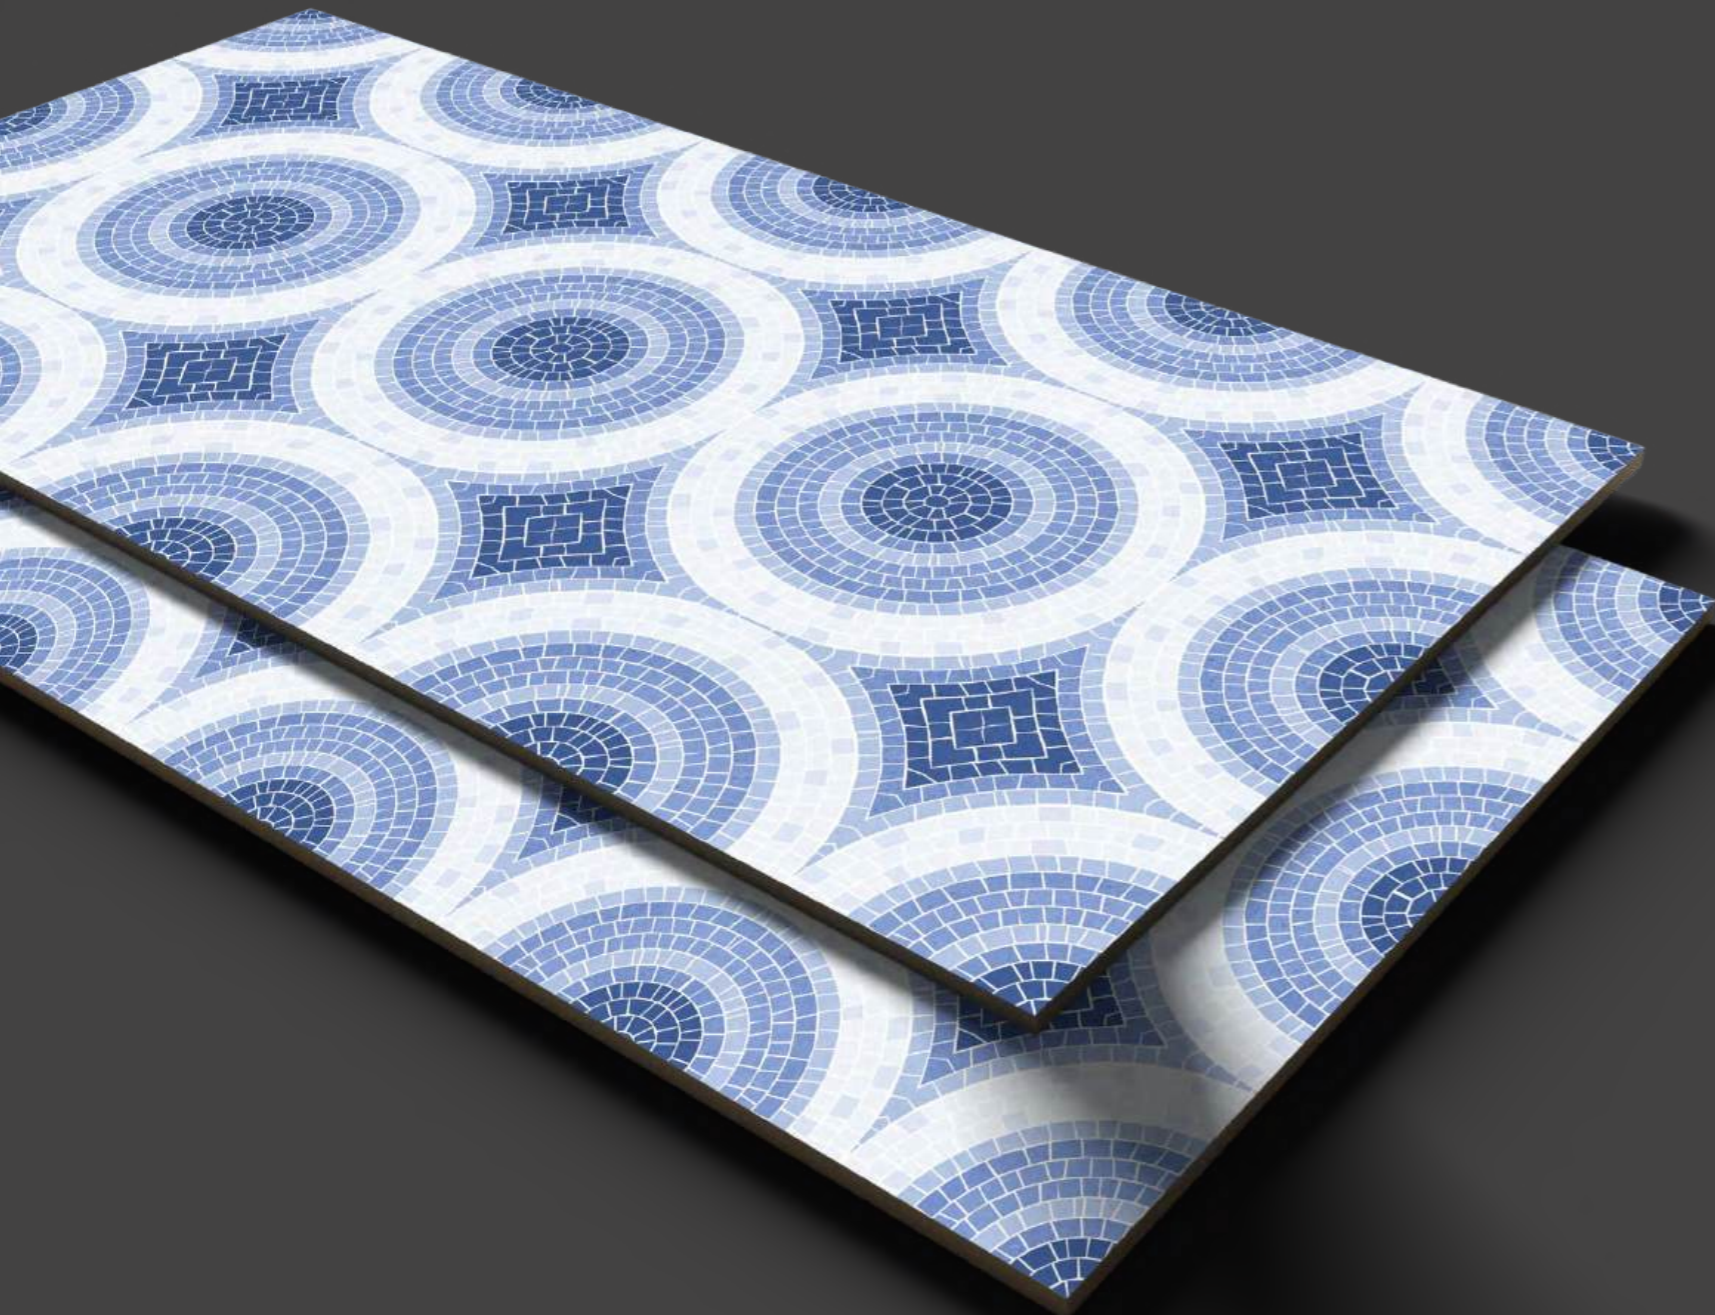

Size :
600x1200mm

**BACK TO
INDEX**

WAVY GREEN DECOR

600x1200mm | High gloss sinker Finish

Elegance
COLLECTION

Name :
ZURI BLUE DECOR

Available Finish :
High Gloss Sinker

Size :
600x1200mm