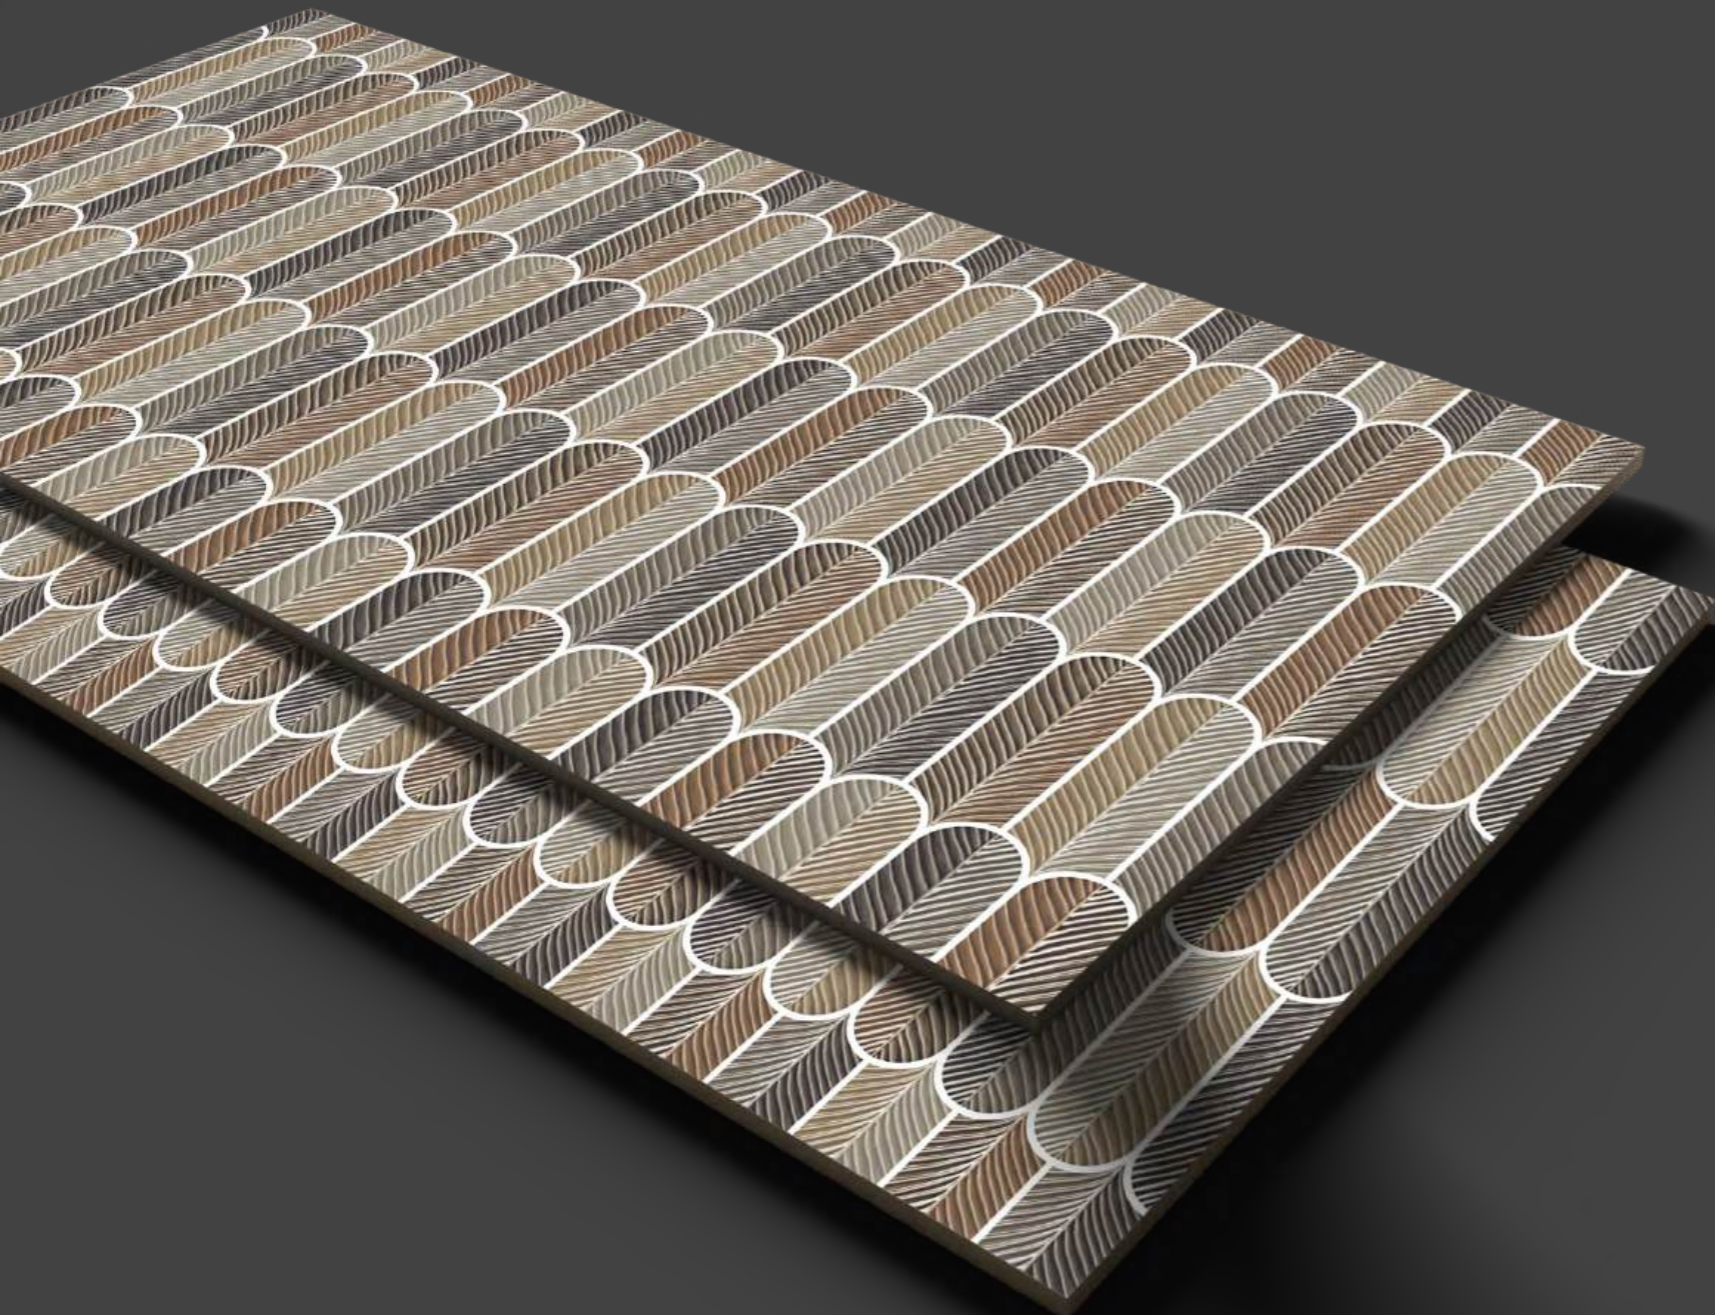

Elegance
COLLECTION

Name :
MAPLE BLUE DECOR

Available Finish :
High Gloss Sinker

Size :
600x1200mm

BACK TO
INDEX

MAPLE BLUE DECOR

600x1200mm | High gloss sinker Finish

Elegance
COLLECTION