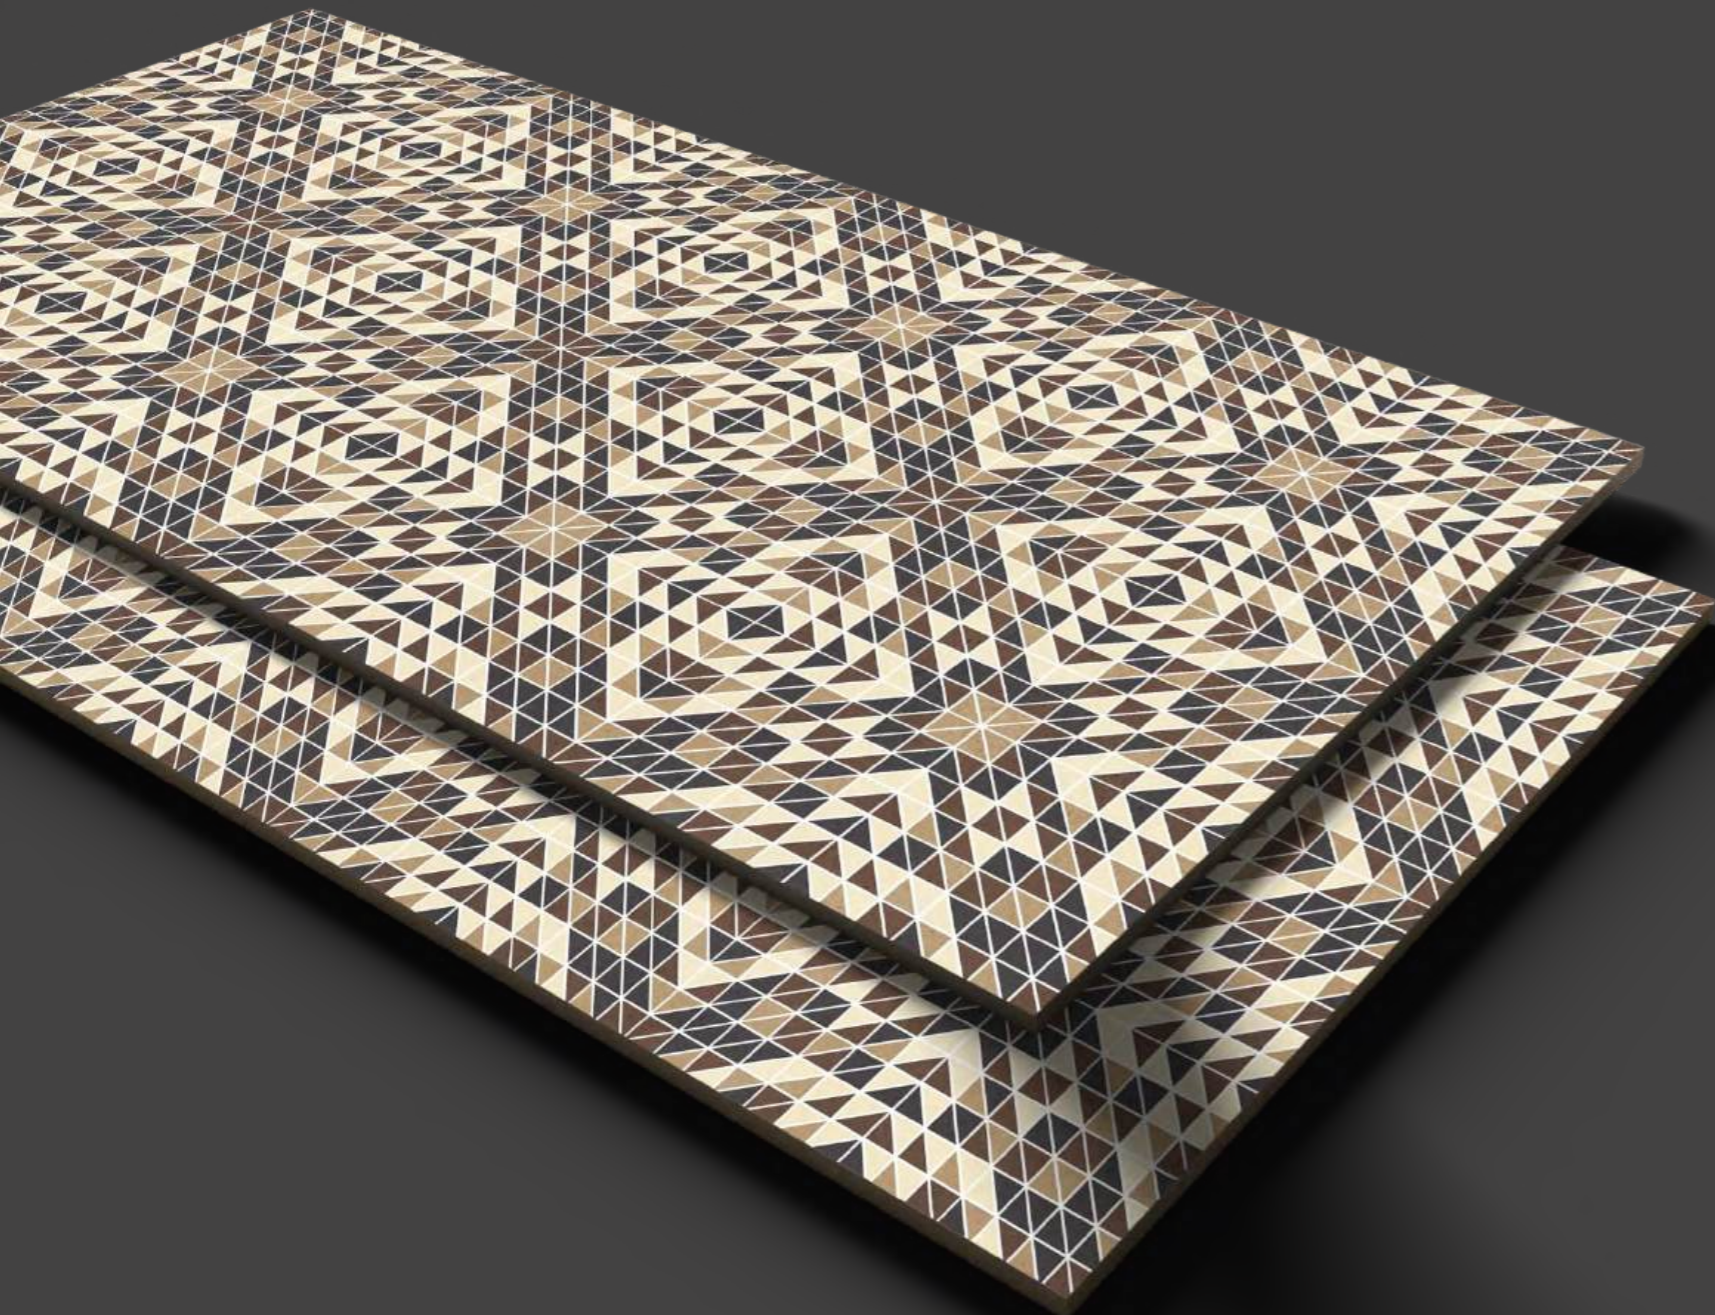

Available Finish :
High Gloss Sinker

Size :
600x1200mm

**BACK TO
INDEX**

CLASSIC CHEVRON

600x1200mm | High gloss sinker Finish

Elegance
COLLECTION

Name :
ETHNIC BOHO DECOR

Available Finish :
High Gloss Sinker