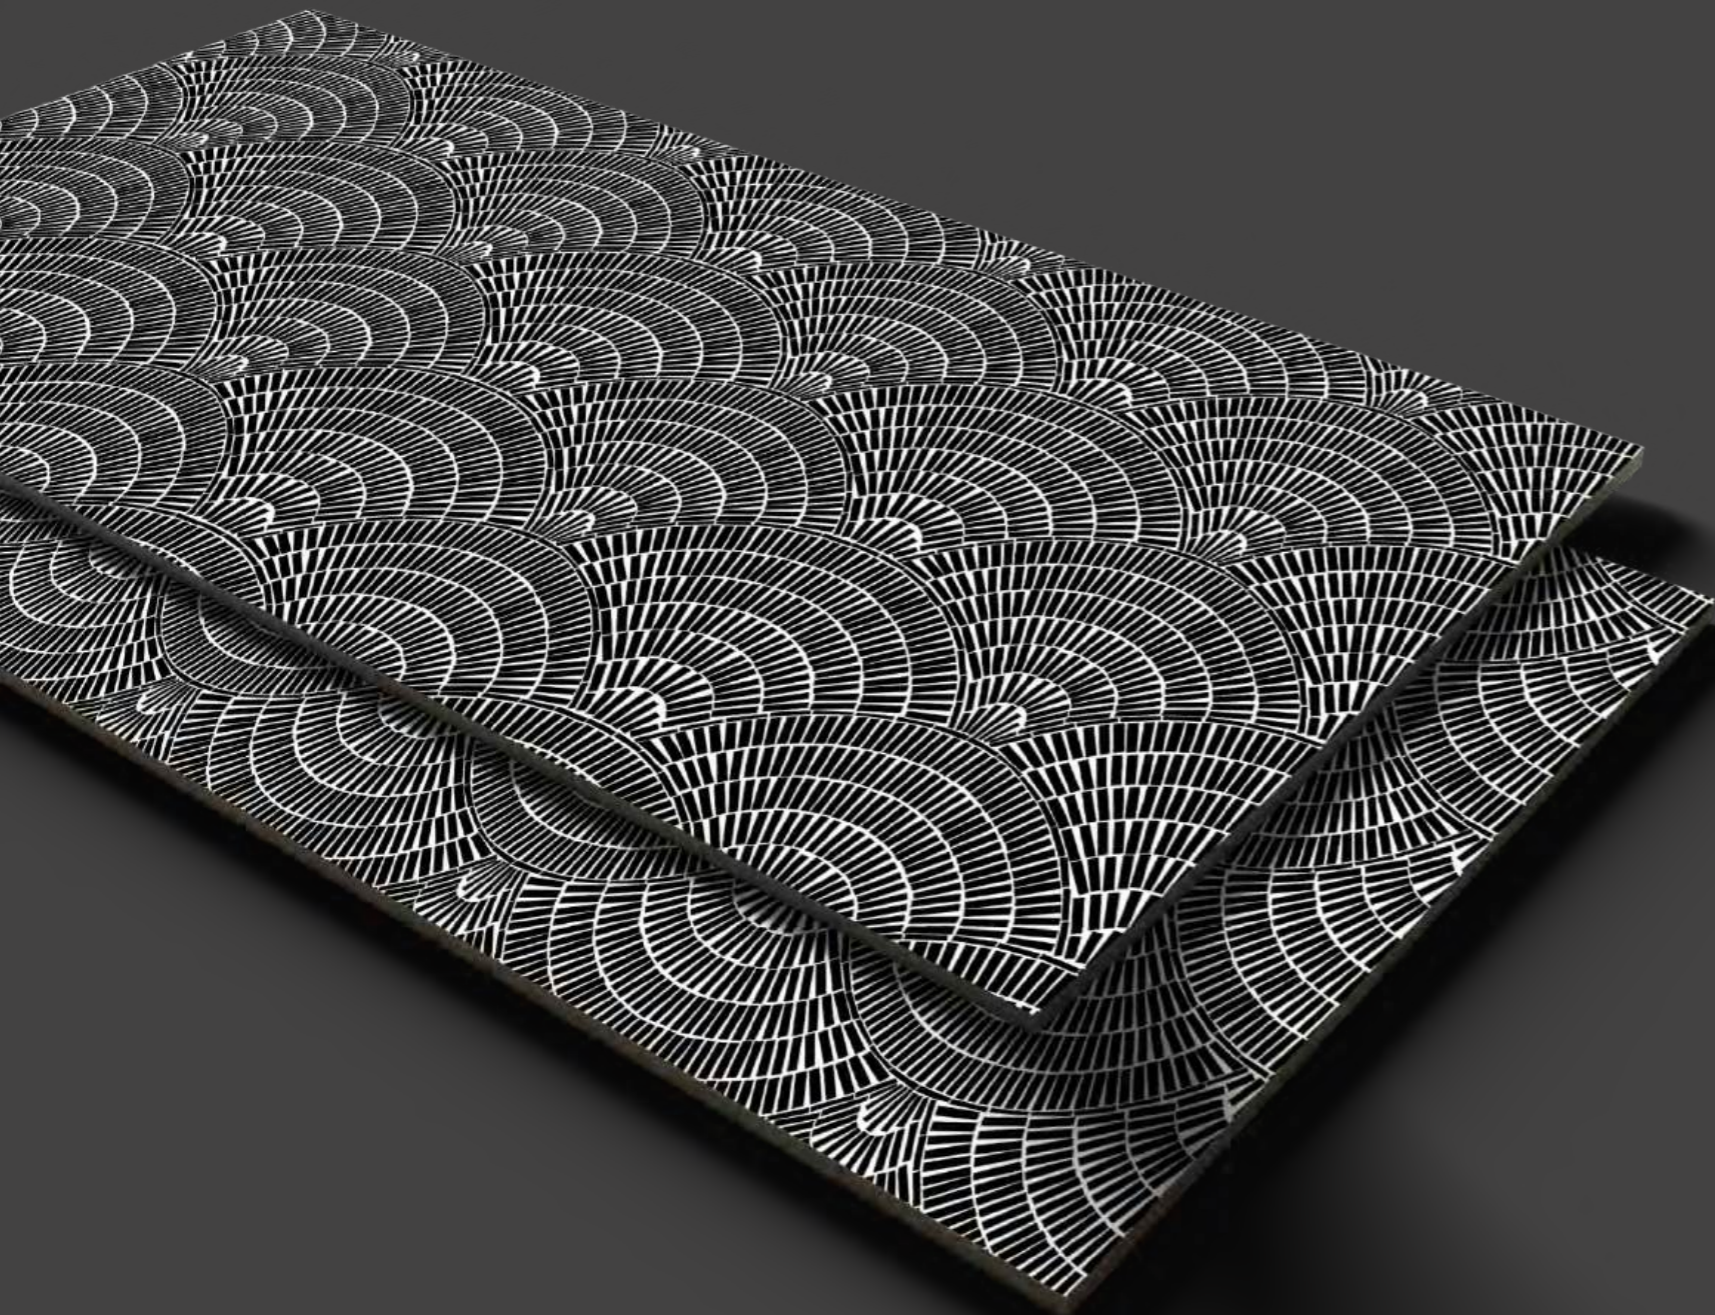

Elegance
COLLECTION

Name :
WAVO GREY DECOR

Available Finish :
High Gloss Sinker

Size :
600x1200mm

**BACK TO
INDEX**

WAVO GREY DECOR

600x1200mm | High gloss sinker Finish

Elegance
COLLECTION