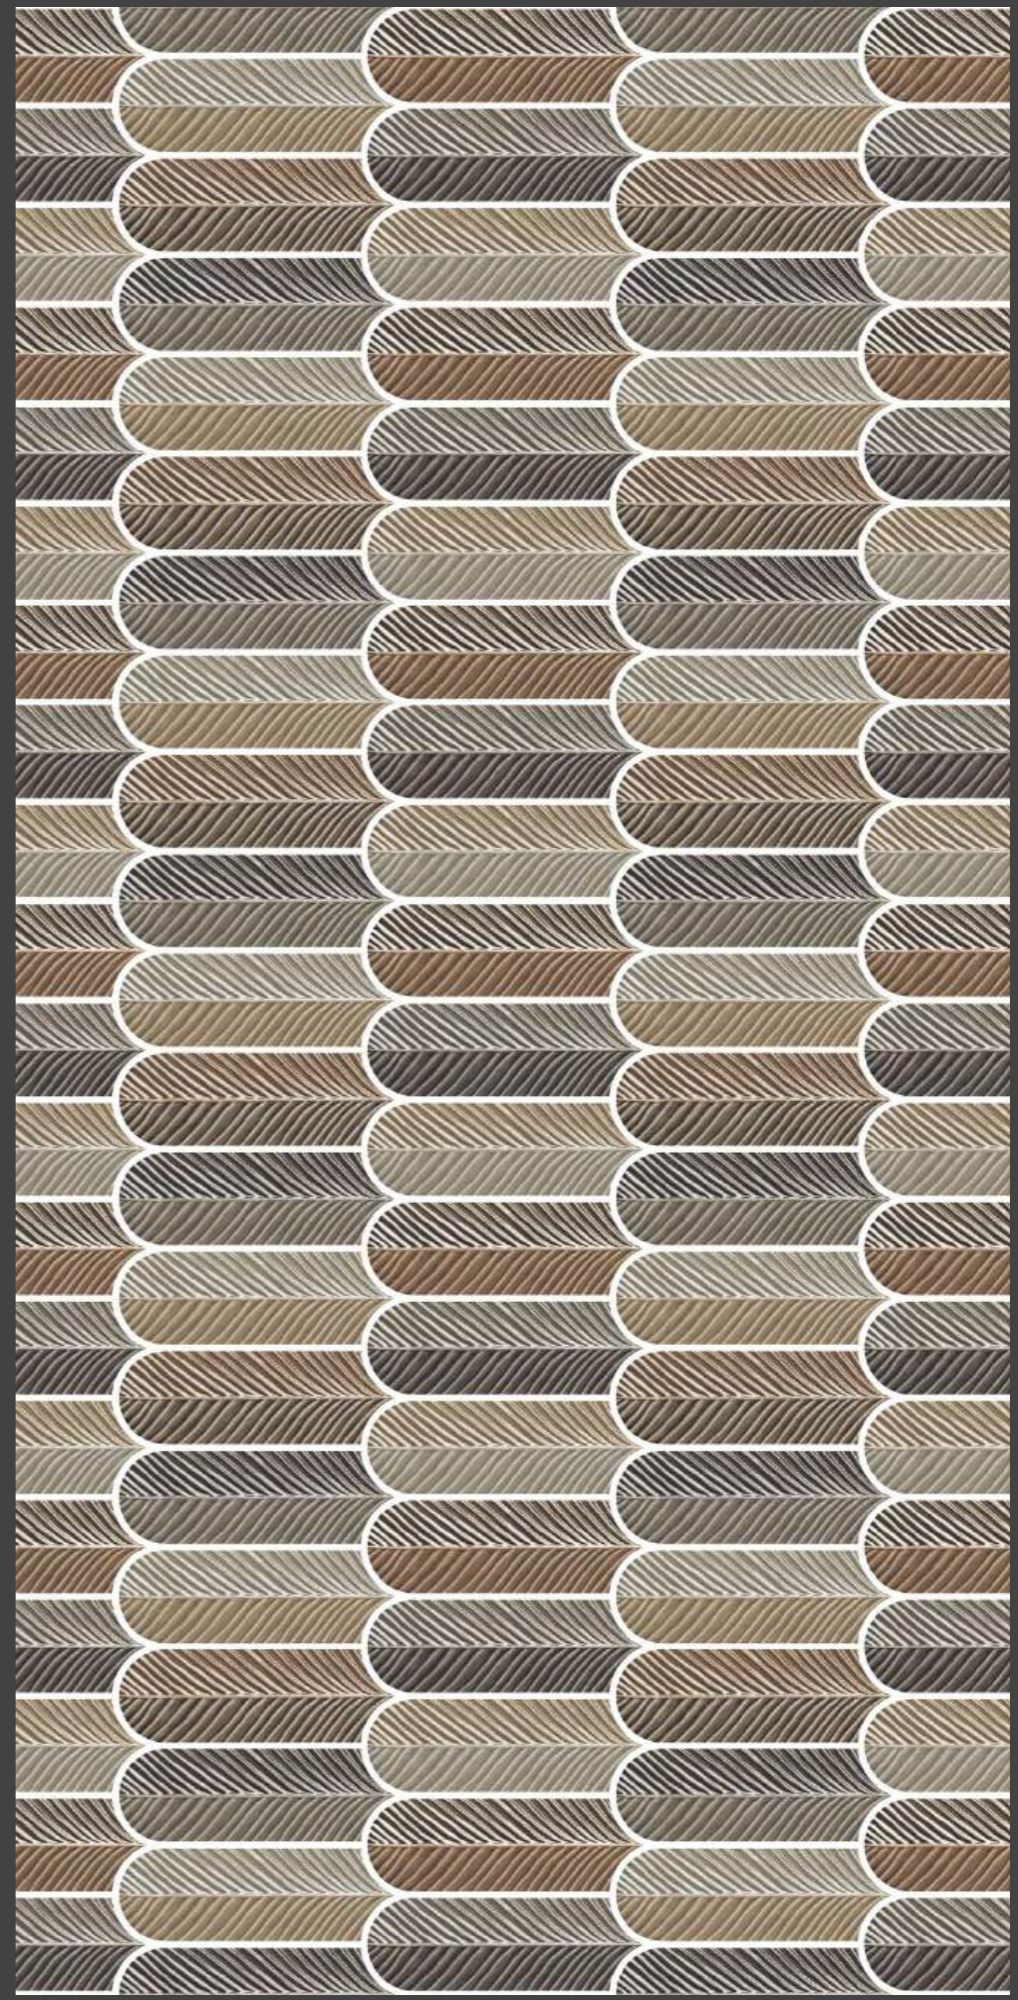

Elegance
COLLECTION

Name :
MAPLE BLUE DECOR

Available Finish :
High Gloss Sinker

Size :
600x1200mm

BACK TO
INDEX

MAPLE BLUE DECOR

600x1200mm | High gloss sinker Finish

Elegance
COLLECTION