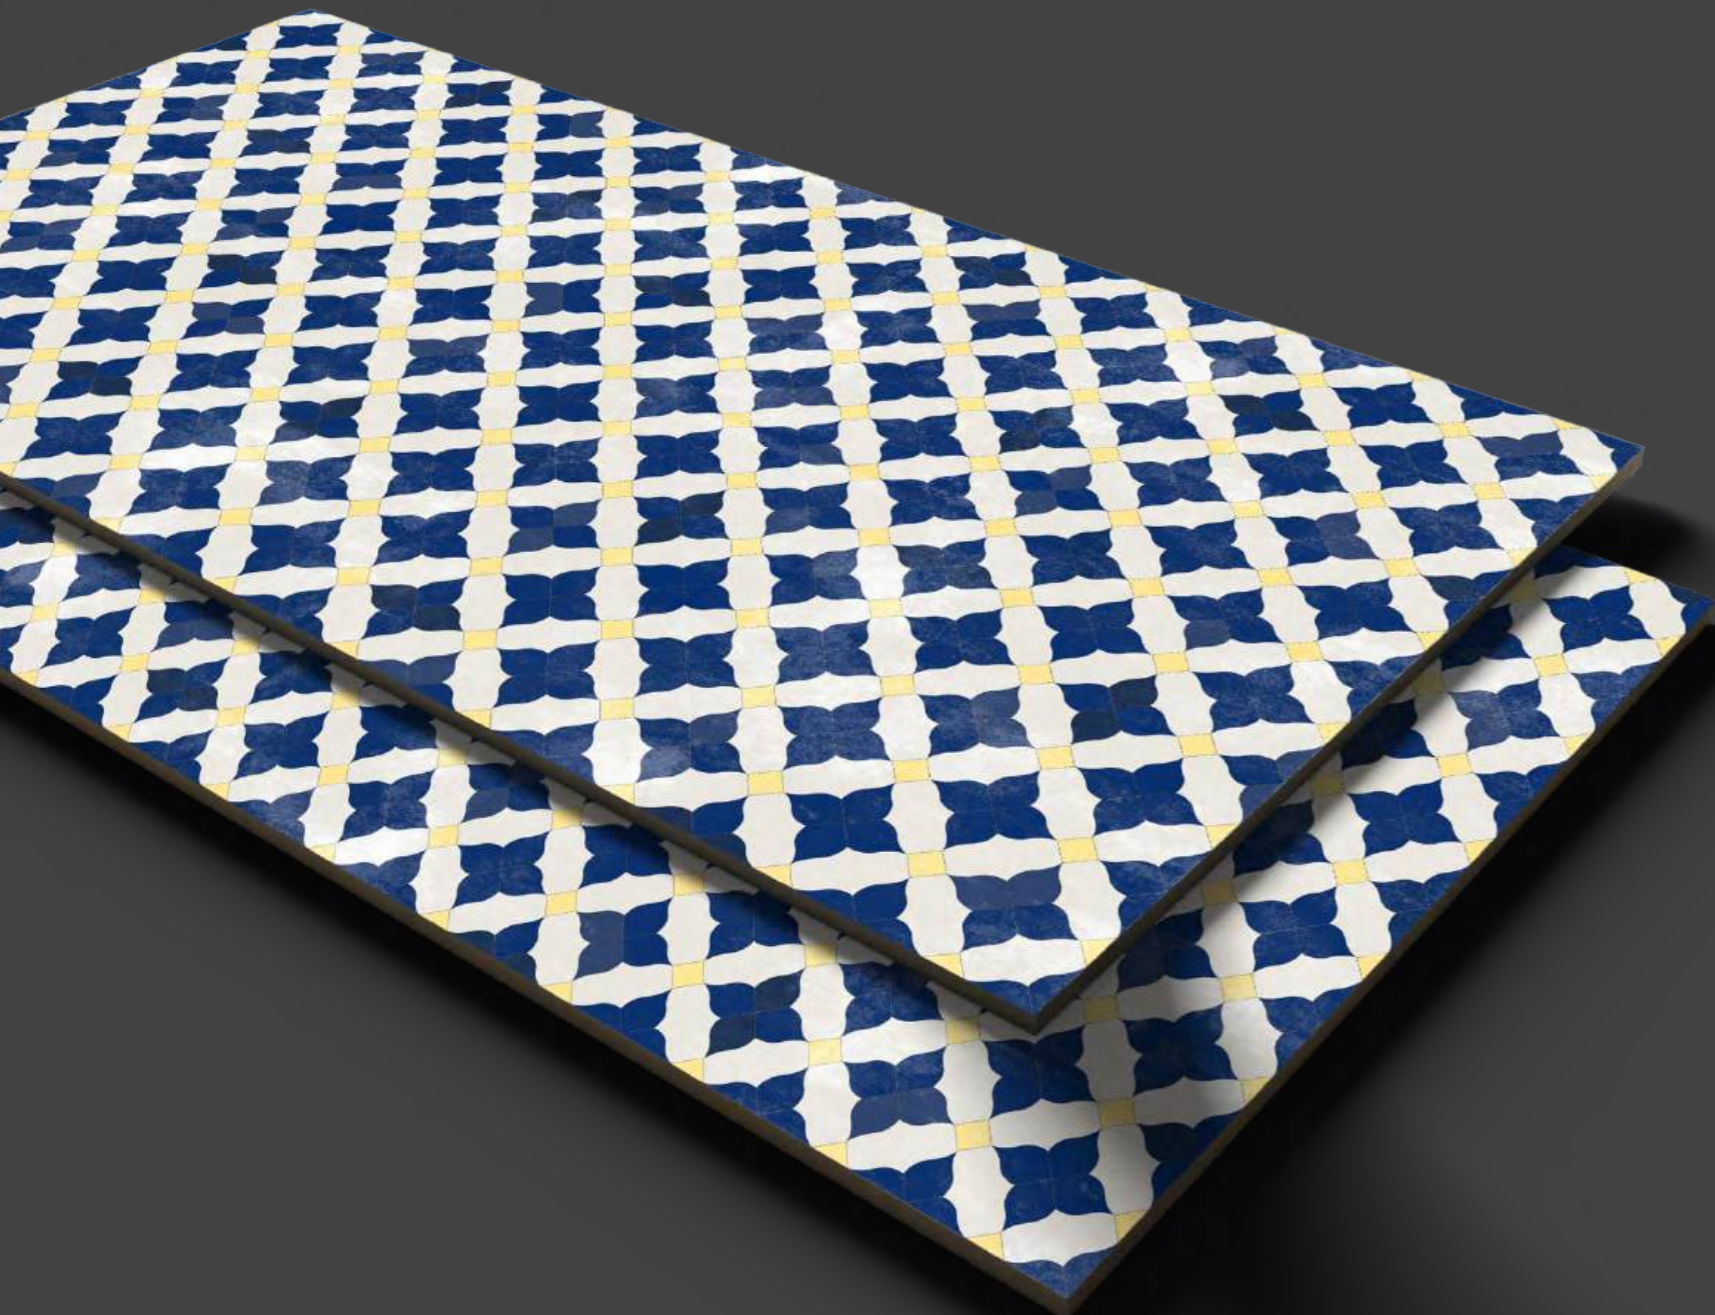

600x1200mm | High gloss sinker Finish

Elegance
COLLECTION

Name :
LACY ART DECOR

Available Finish :
High Gloss Sinker

Size :
600x1200mm

**BACK TO
INDEX**

LACY ART DECOR

600x1200mm | High gloss sinker Finish