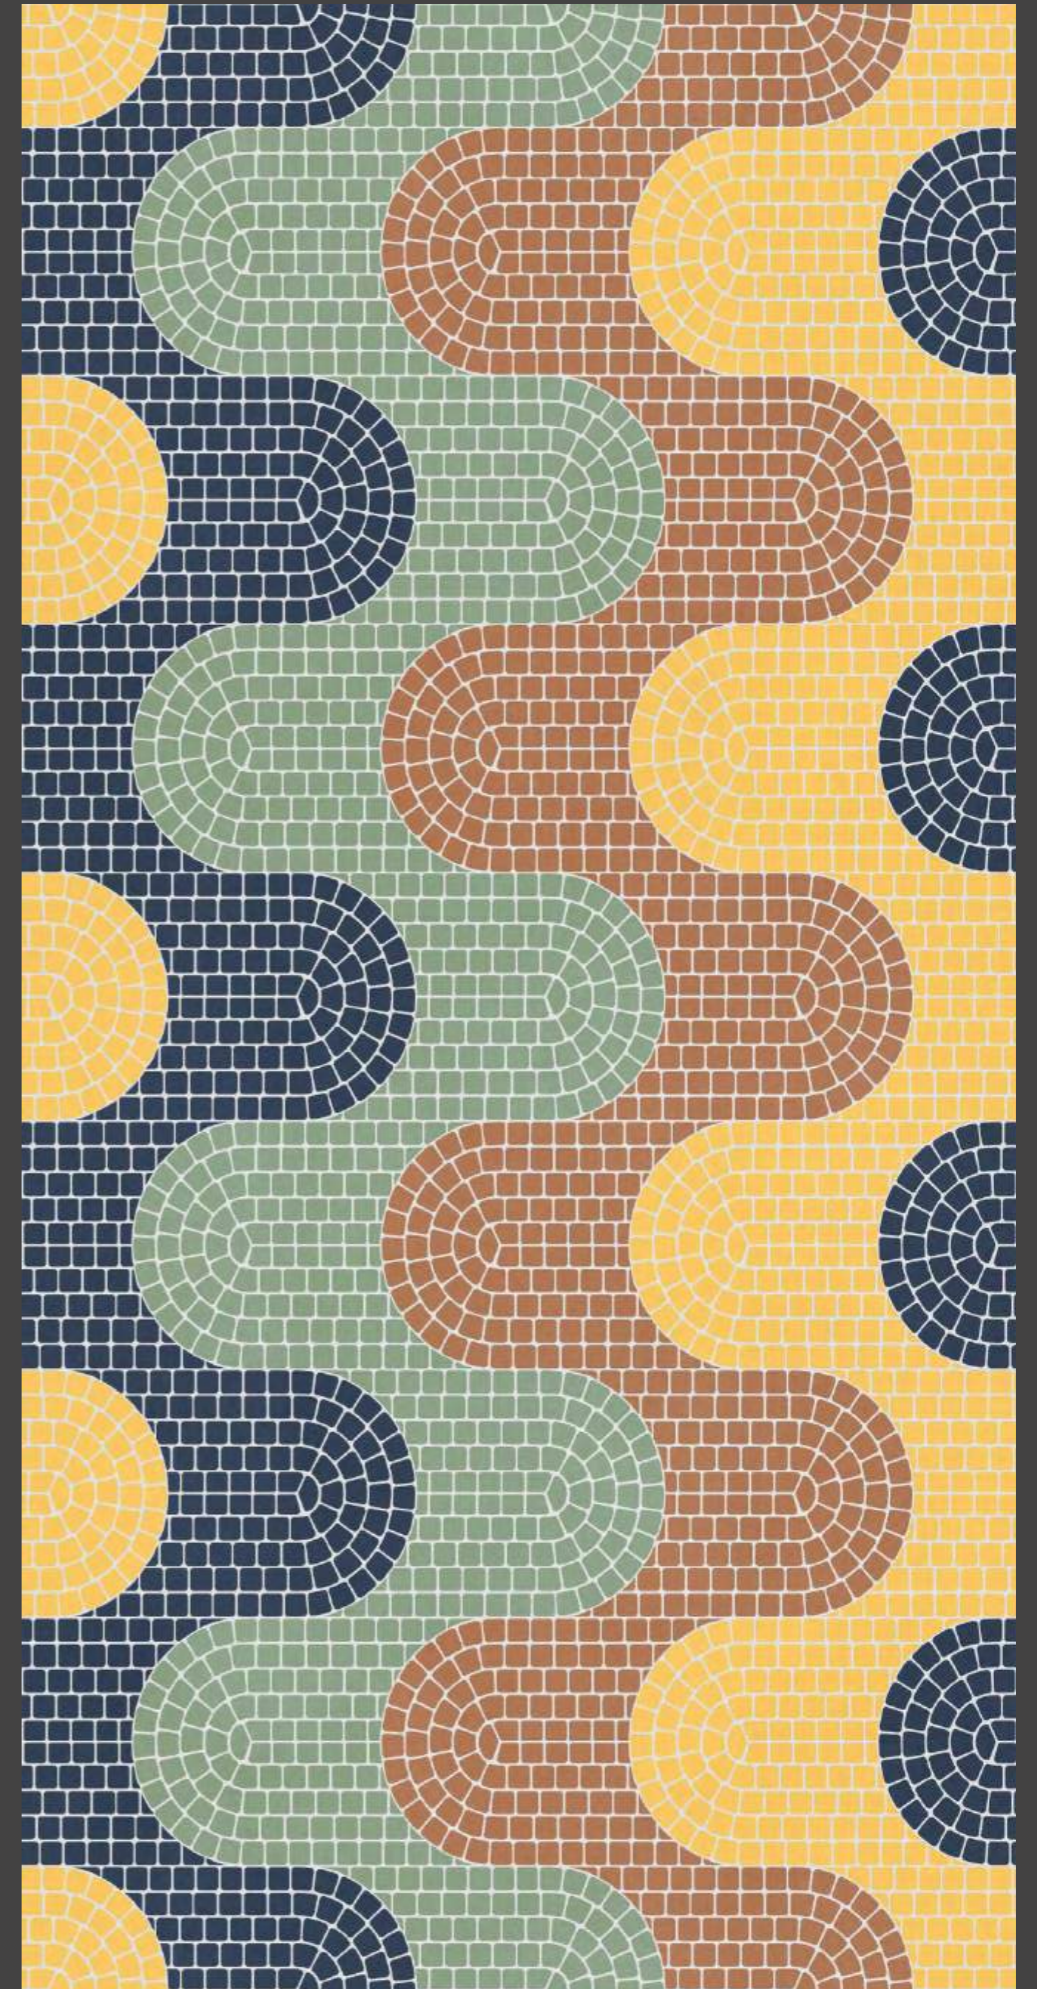

600x1200mm | High gloss sinker Finish

Elegance
COLLECTION

Name :
ROSSIO MULTY DECOR

Available Finish :
High Gloss Sinker

Size :
600x1200mm

**BACK TO
INDEX**

ROSSIO MULTY DECOR
600x1200mm | High gloss sinker Finish