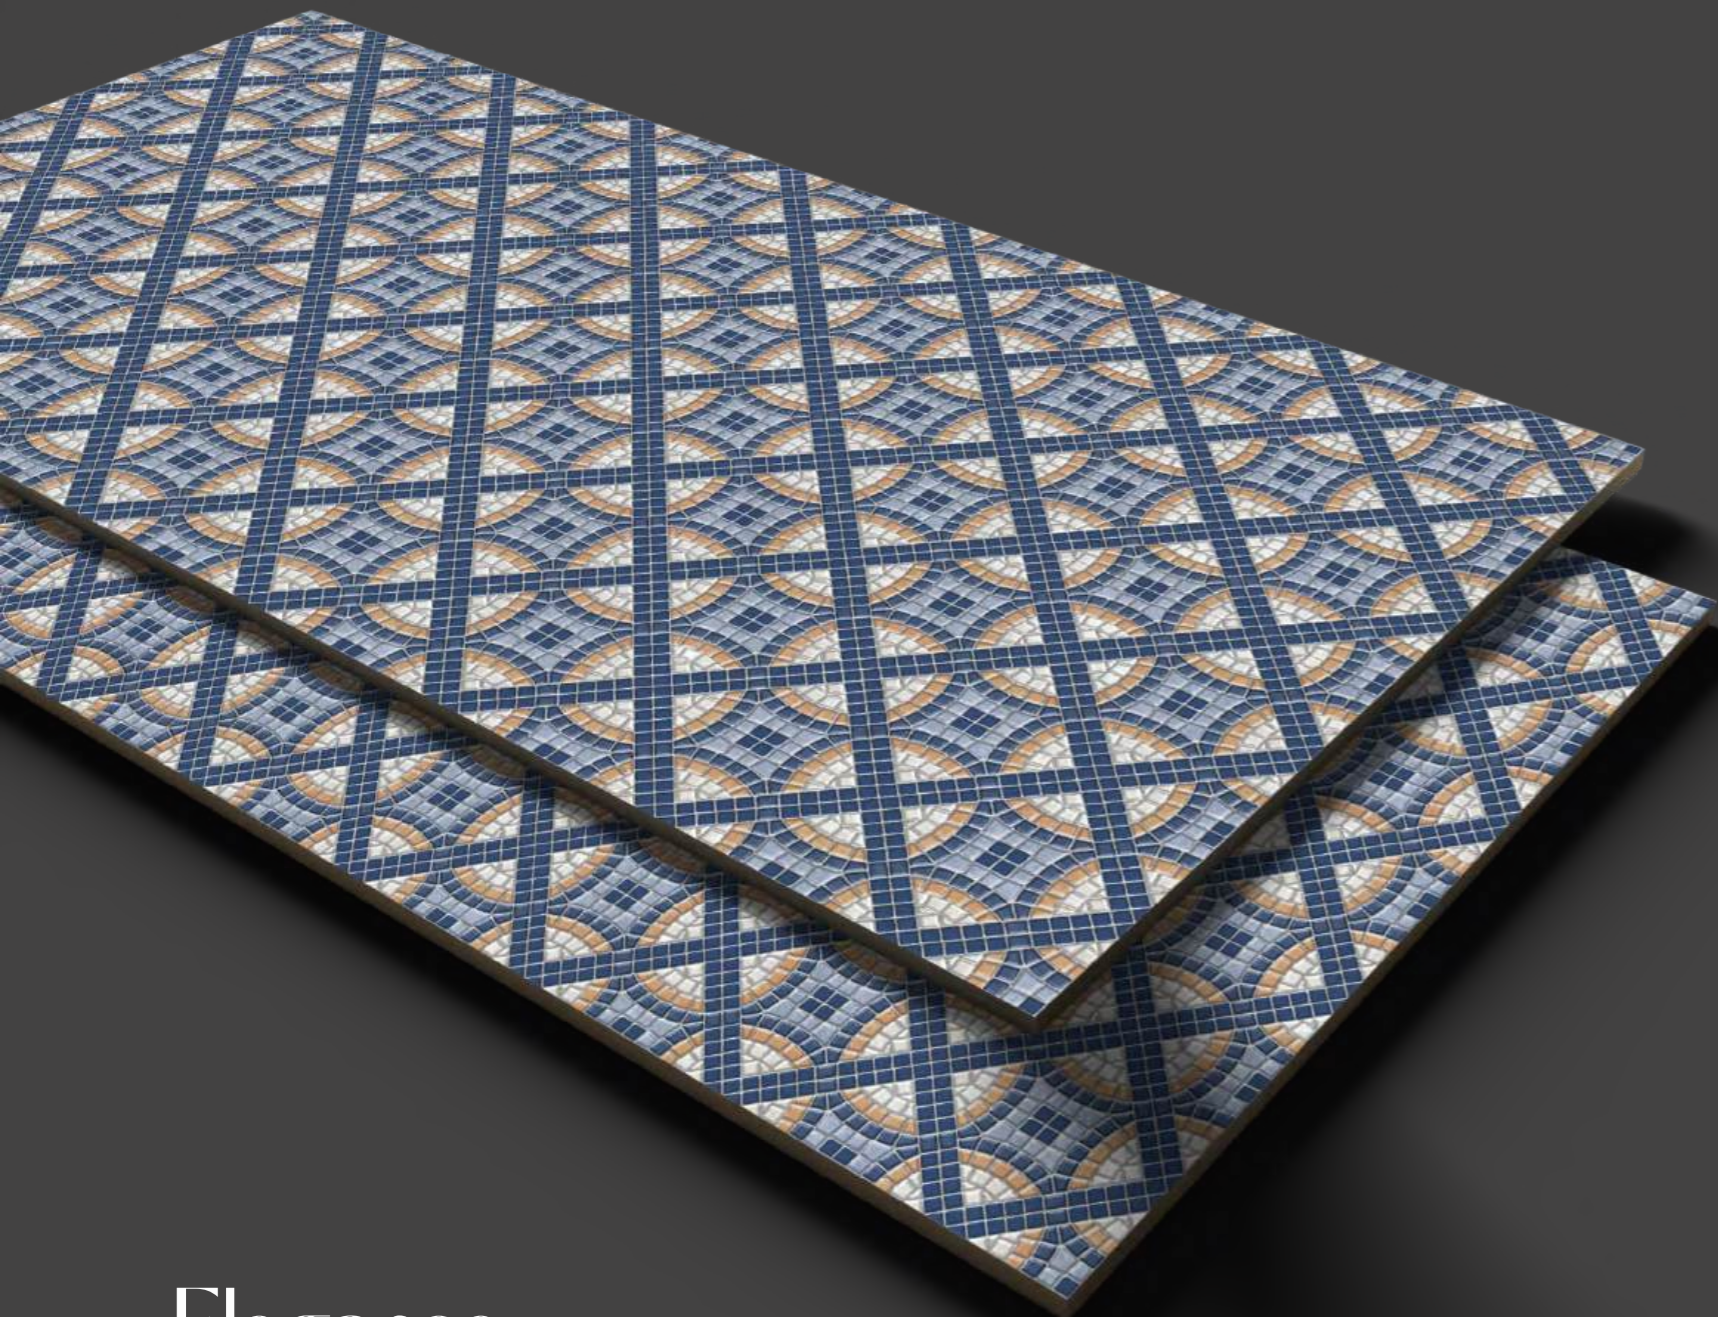

Elegance
COLLECTION

Name :
SEASPRAY BLUE DECOR

Available Finish :
High Gloss Sinker

Size :
600x1200mm

**BACK TO
INDEX**

SEASPRAY BLUE DECOR

600x1200mm | High gloss sinker Finish

Elegance
COLLECTION