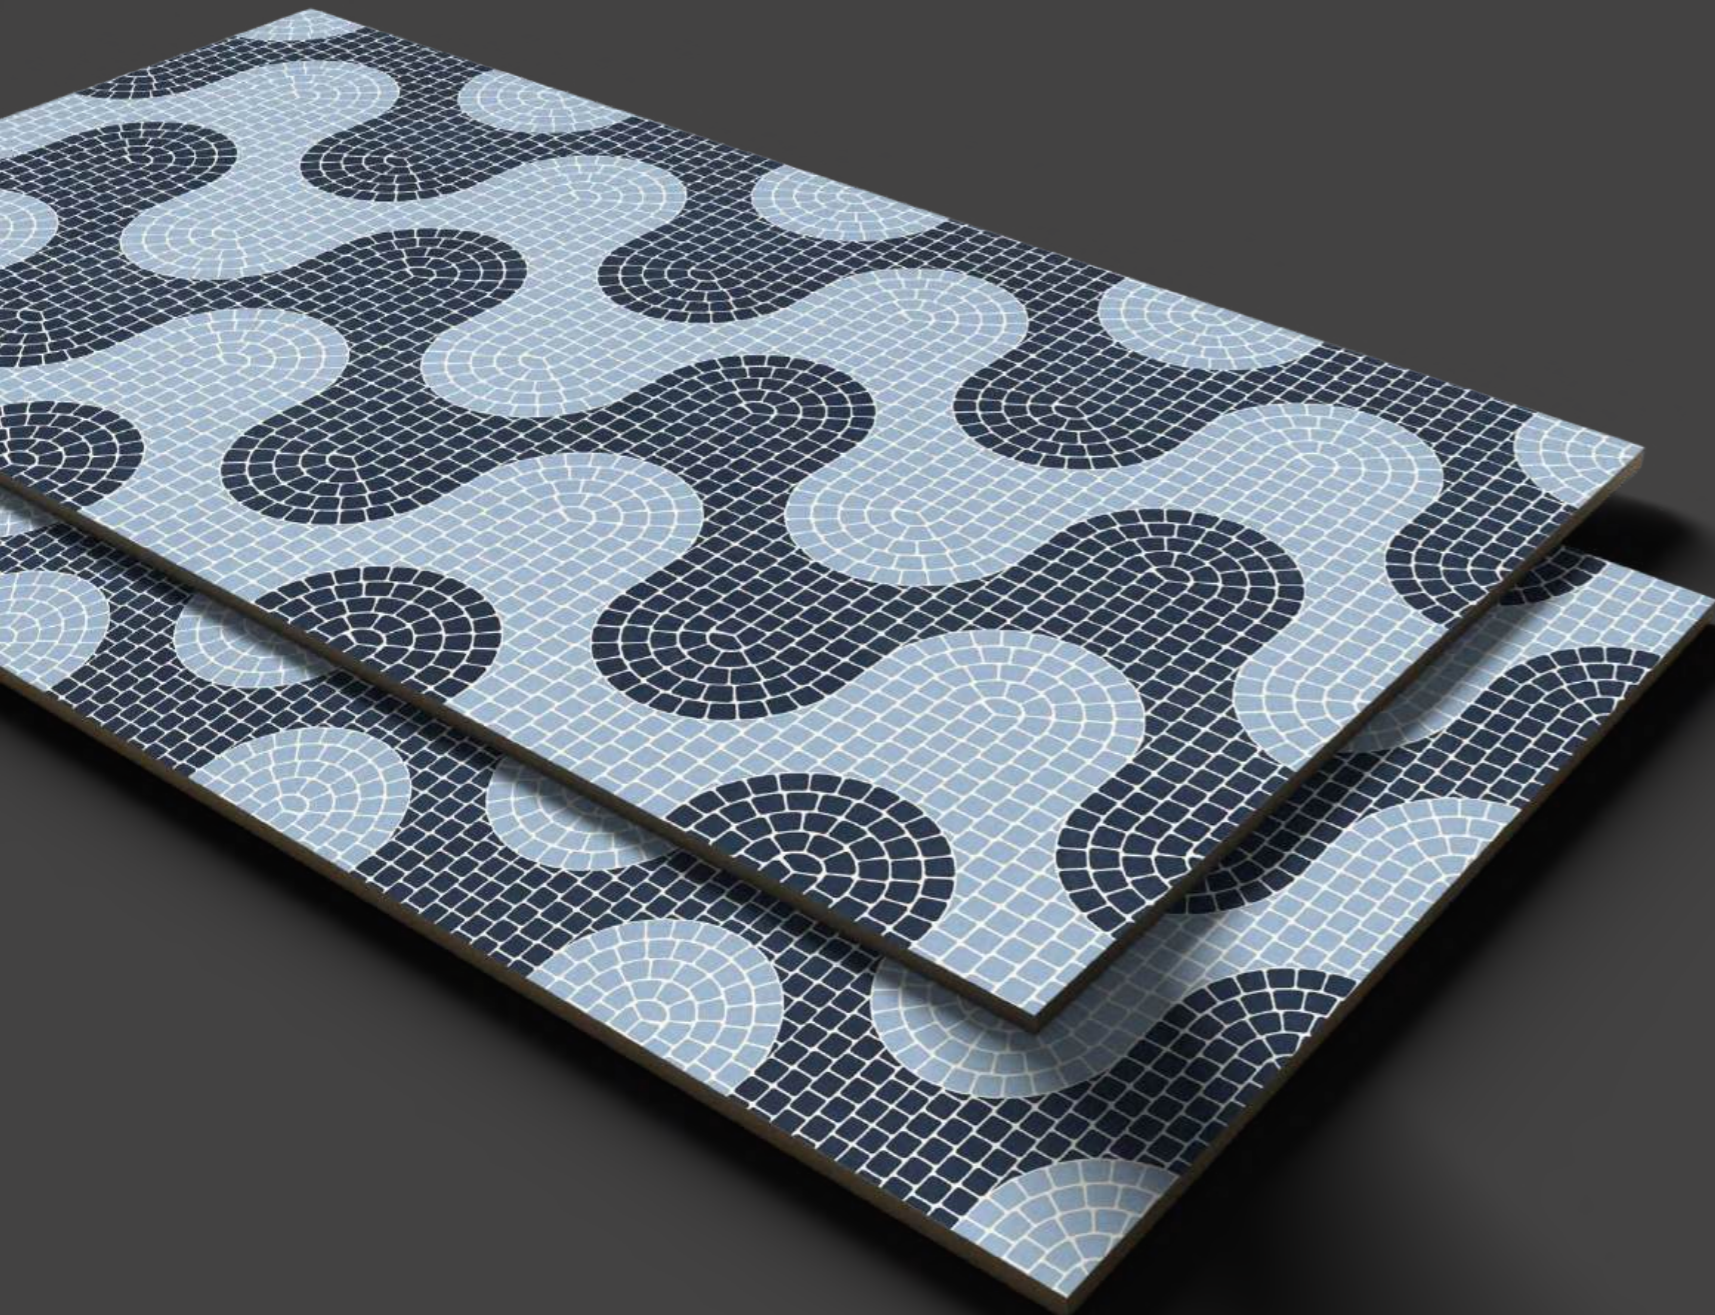

Elegance
COLLECTION

Name :
ROSSIO BLUE DECOR

Available Finish :
High Gloss Sinker

Size :
600x1200mm

**BACK TO
INDEX**