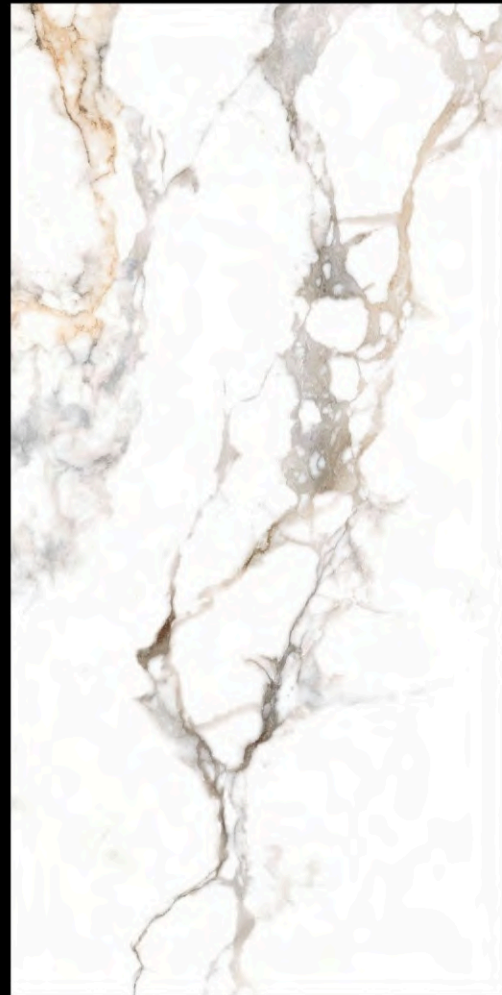

Marvello *Collection*

Name - **CALCUTTA BEACH**

Size - 600x1200mm

Available Finish - **Glossy**

Random - 4 faces

BACK TO
INDEX