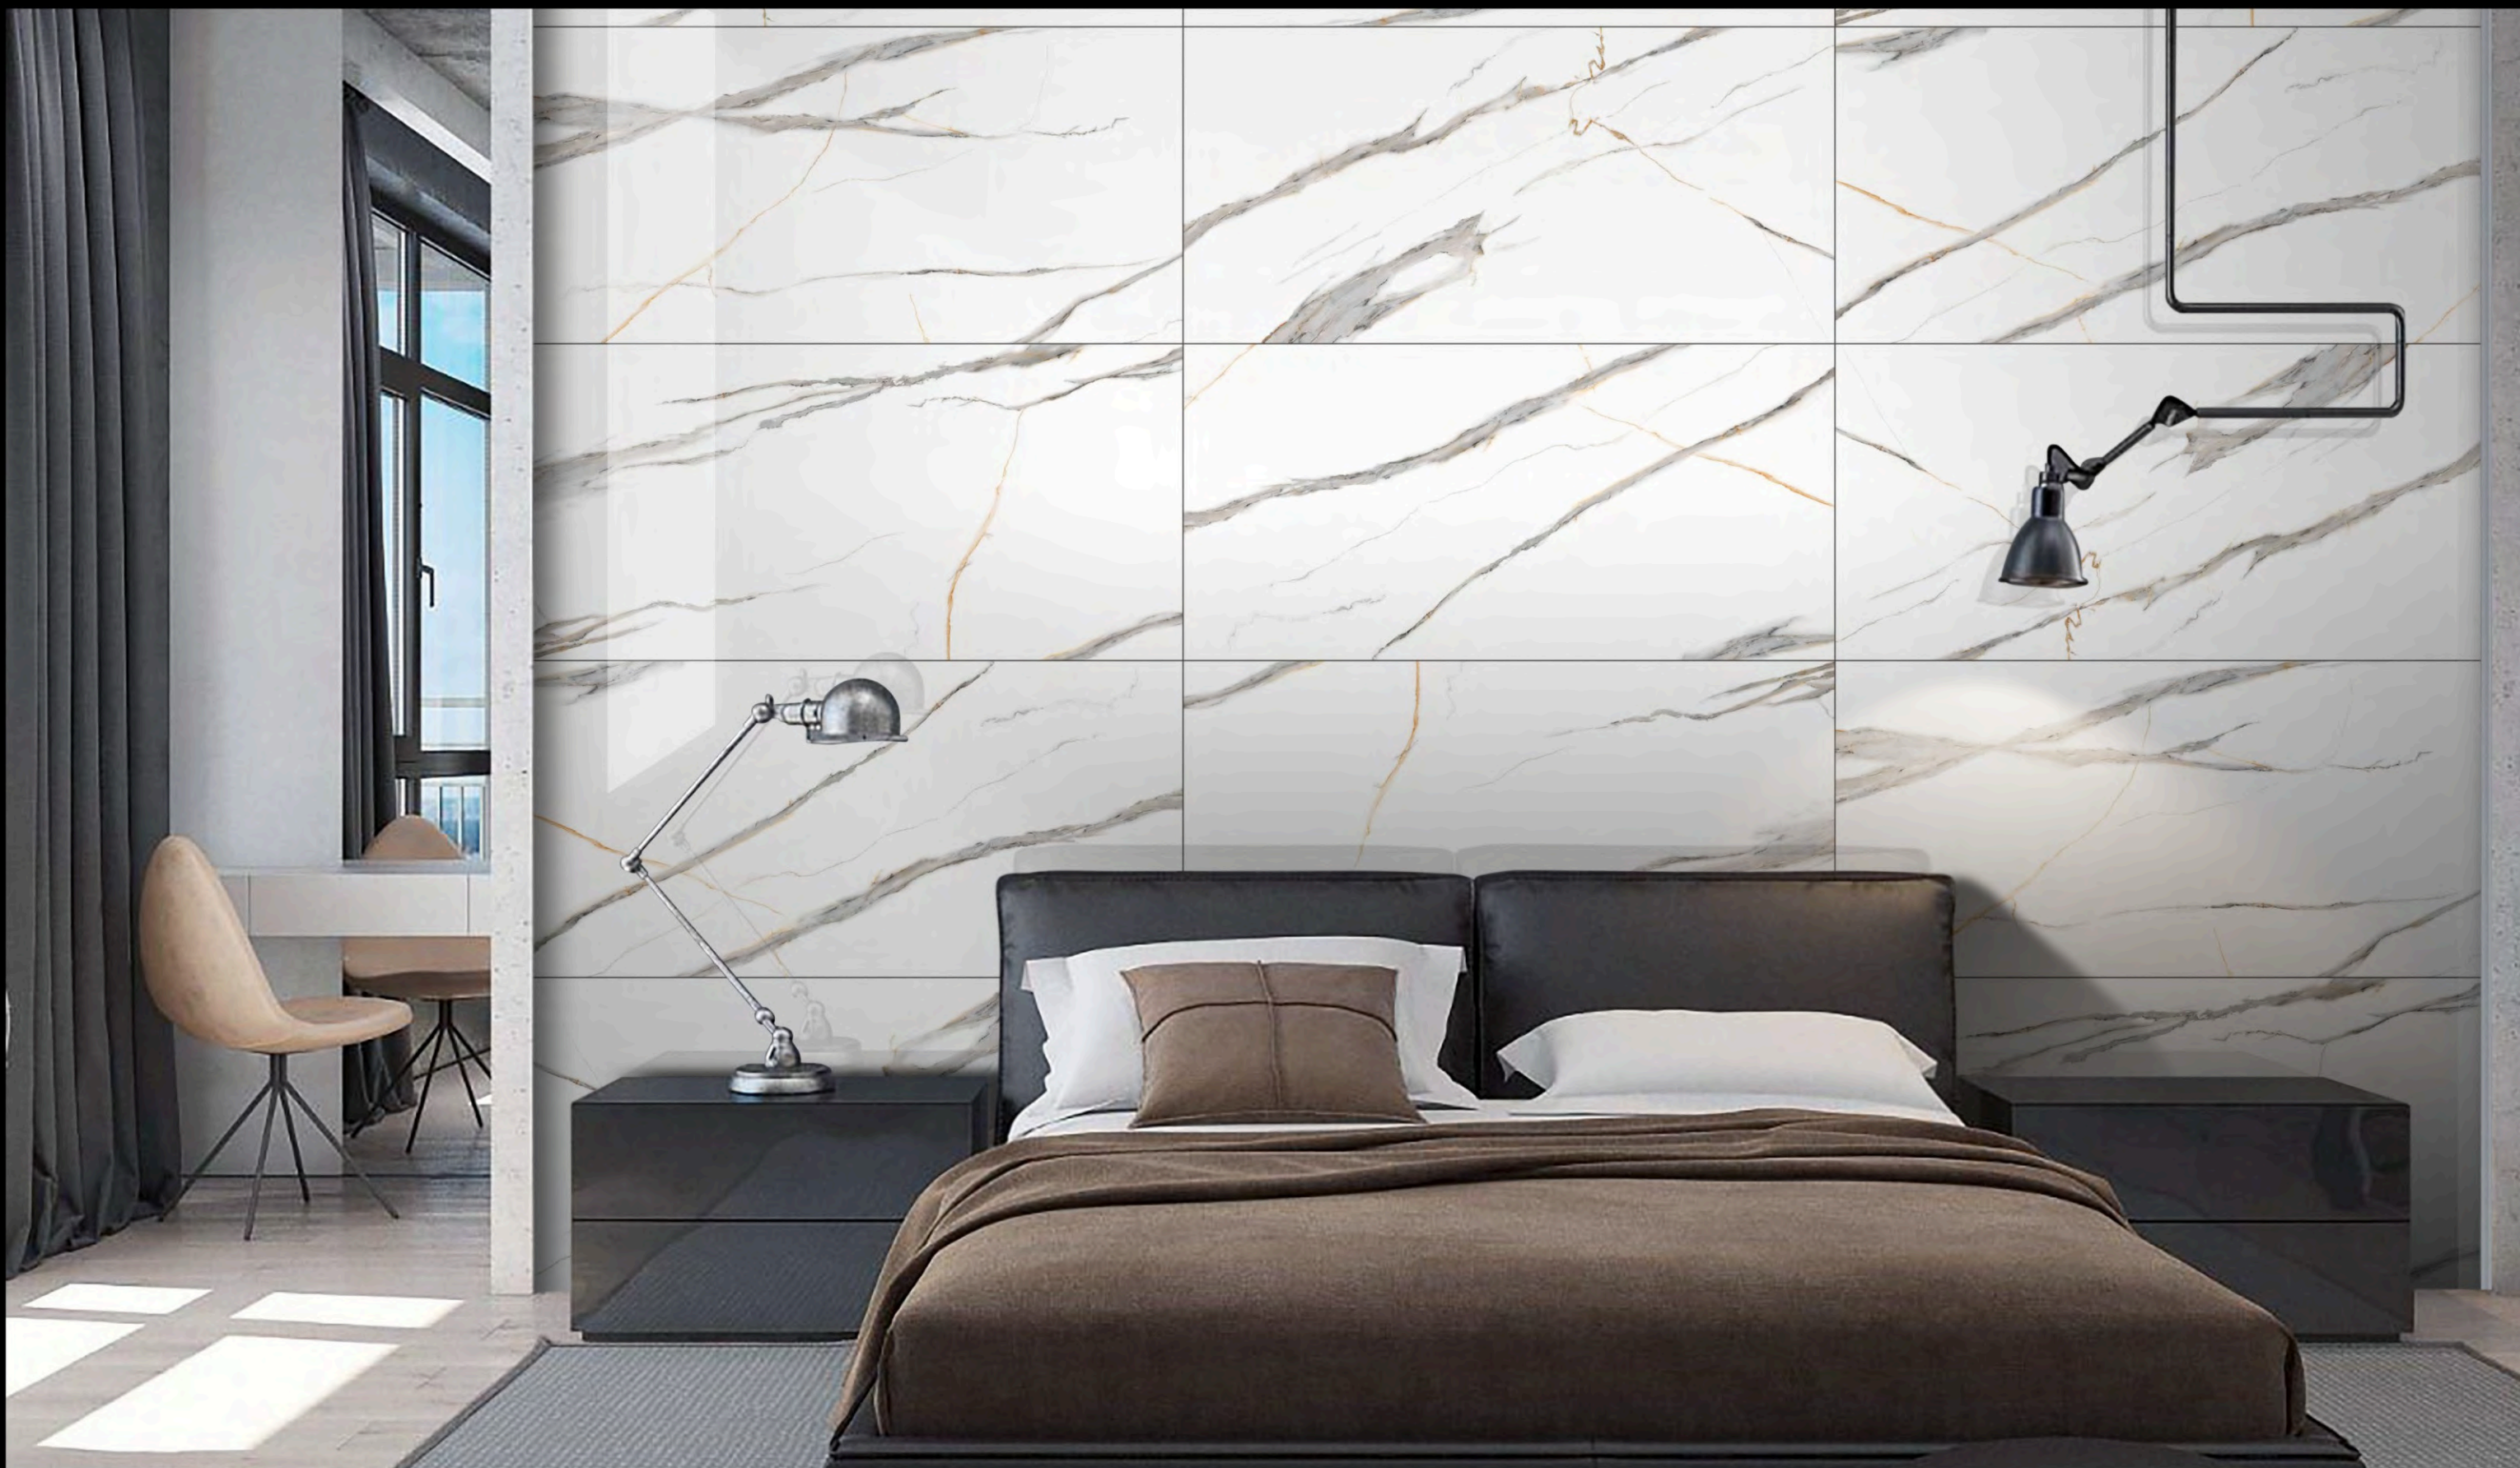

BACK TO
INDEX

EVA STATUARIO

600x1200mm | Glossy Finish

Marvello

Collection

Name - **EXTREAME CARRARA**

Size - 600x1200mm

Available Finish - **Glossy**