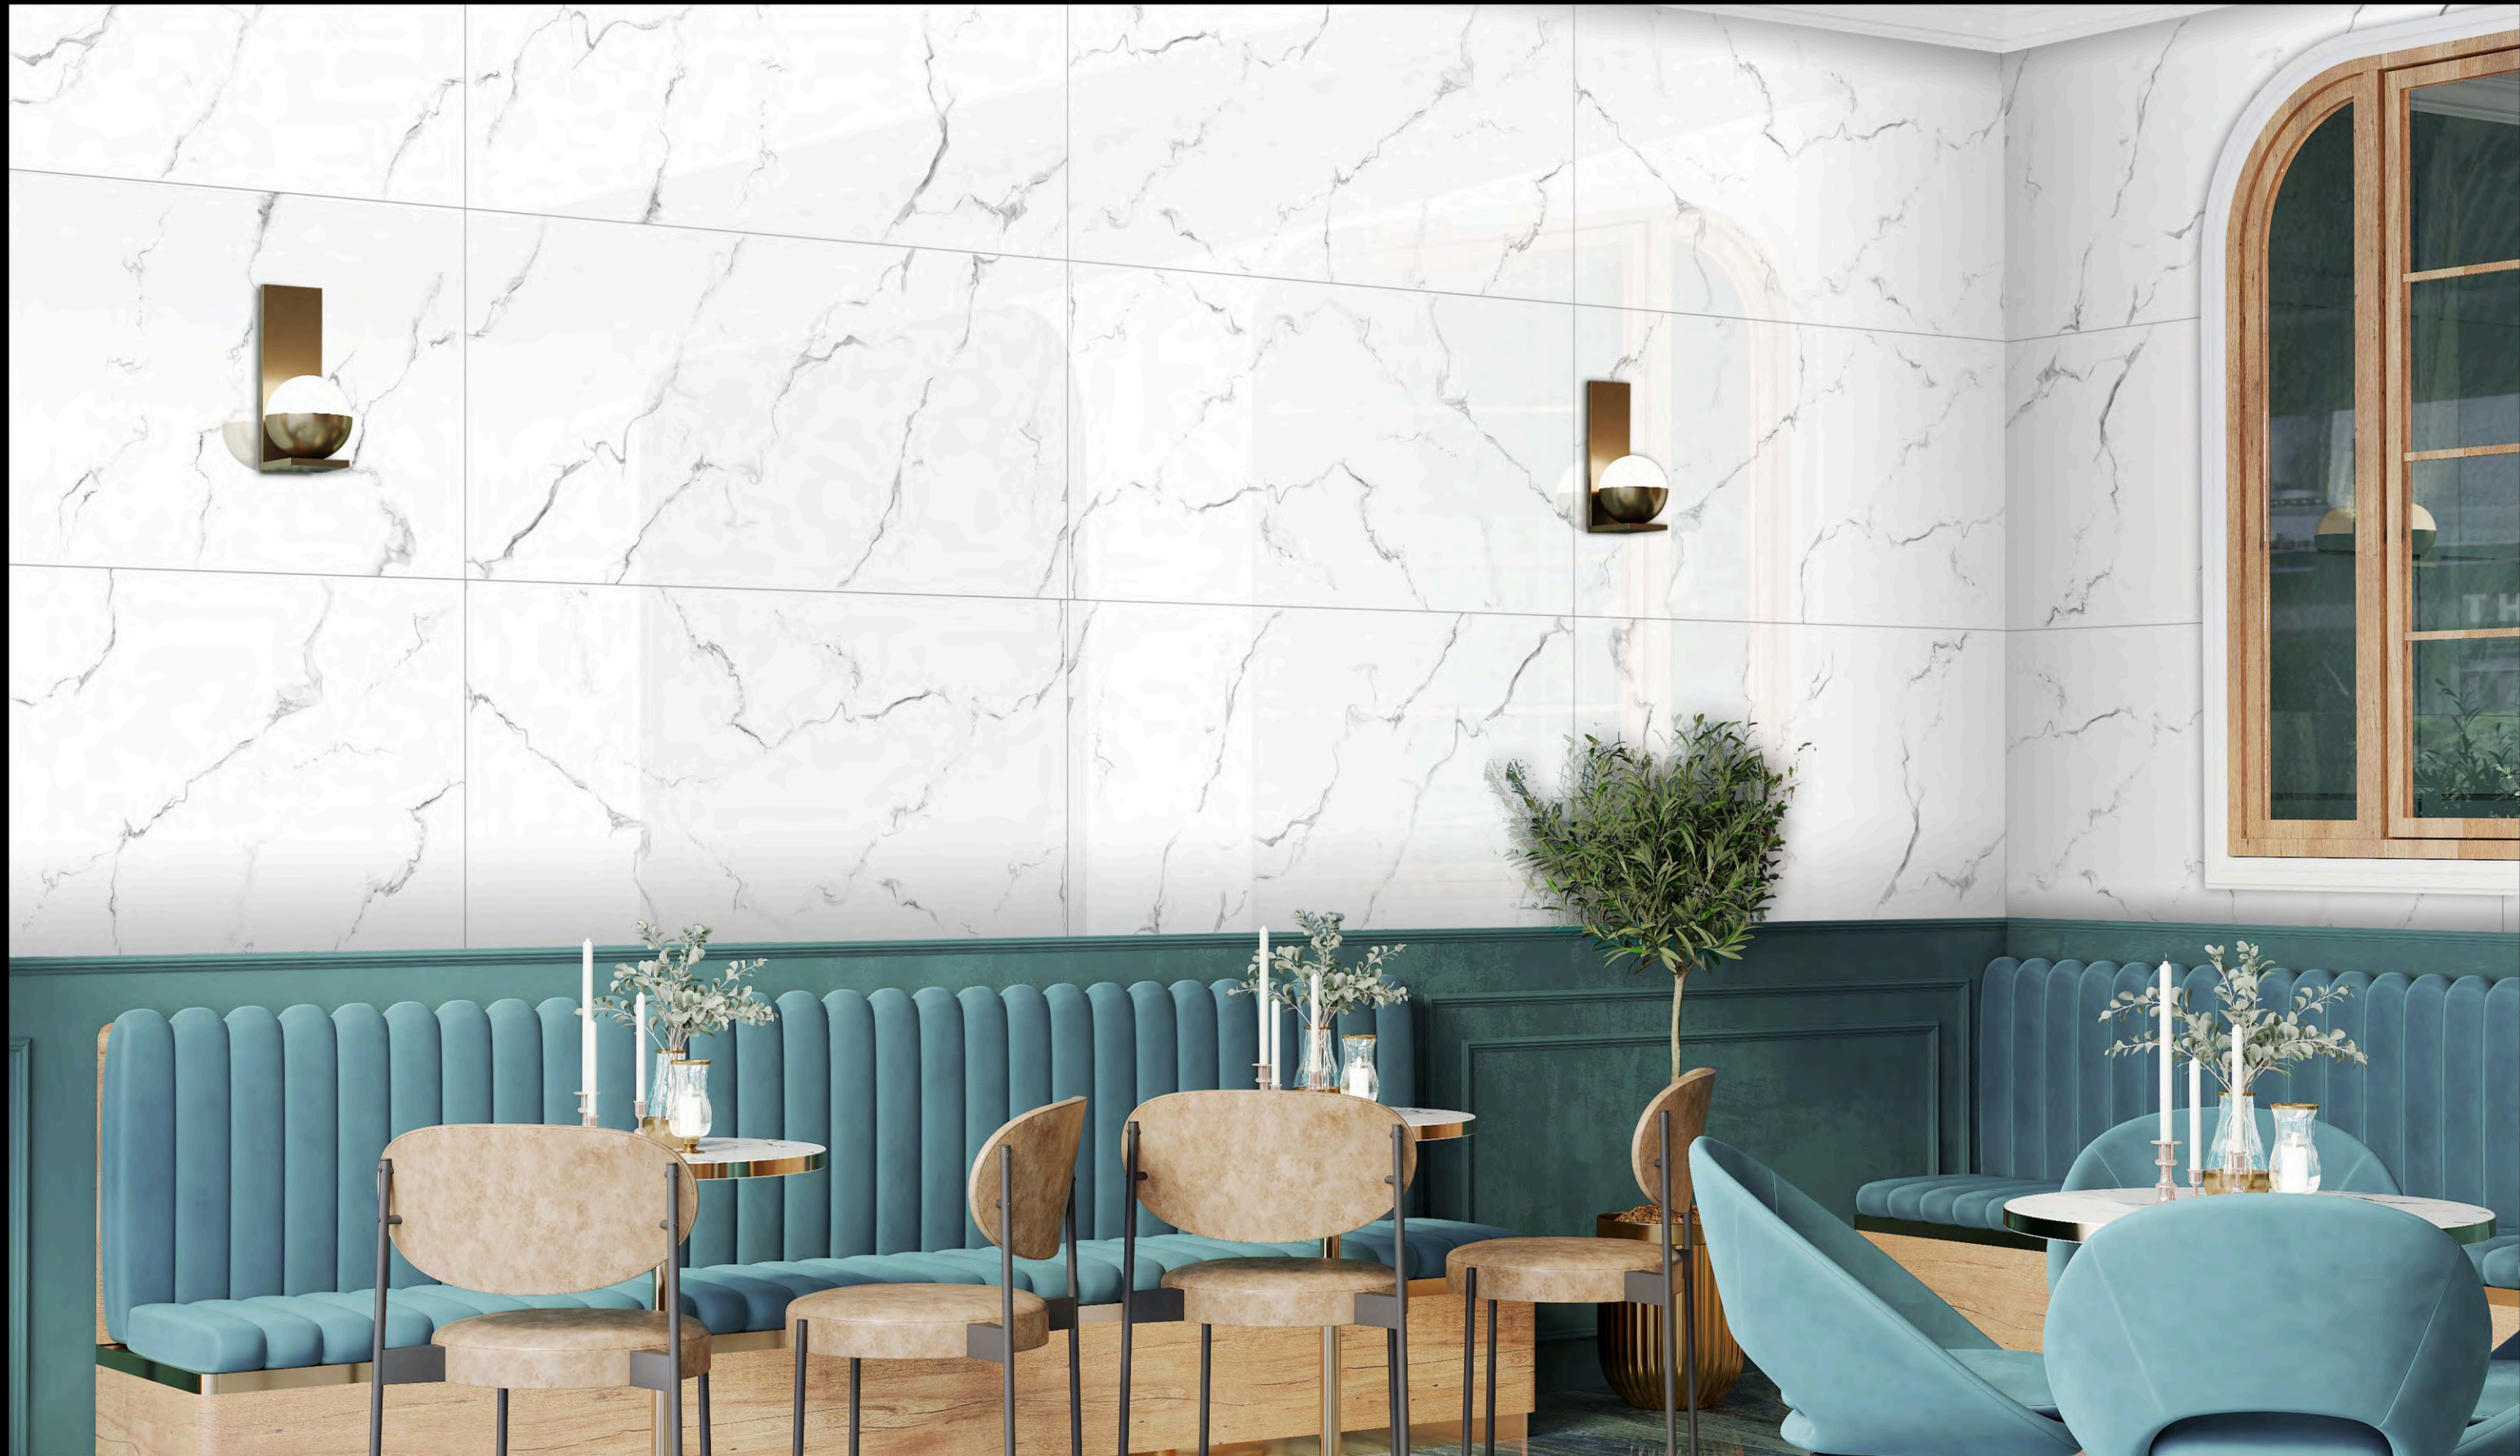

SAFARI STATUARIO
600x1200mm | Glossy Finish