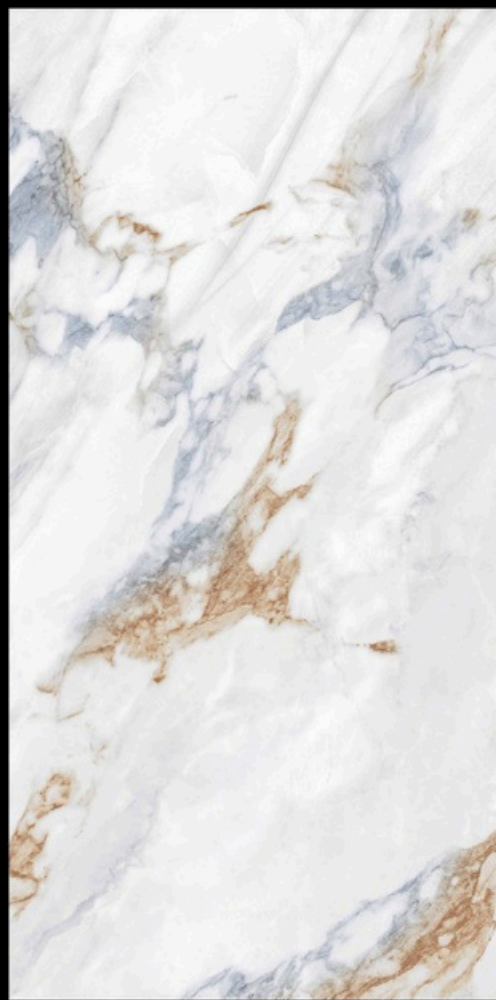

COLLECTION

Name - **RIALTO AQUA**

Size - 600x1200mm

Available Finish - **Glossy**

Random - 4 faces

BACK TO
INDEX

RIALTO AQUA

600x1200mm | Glossy