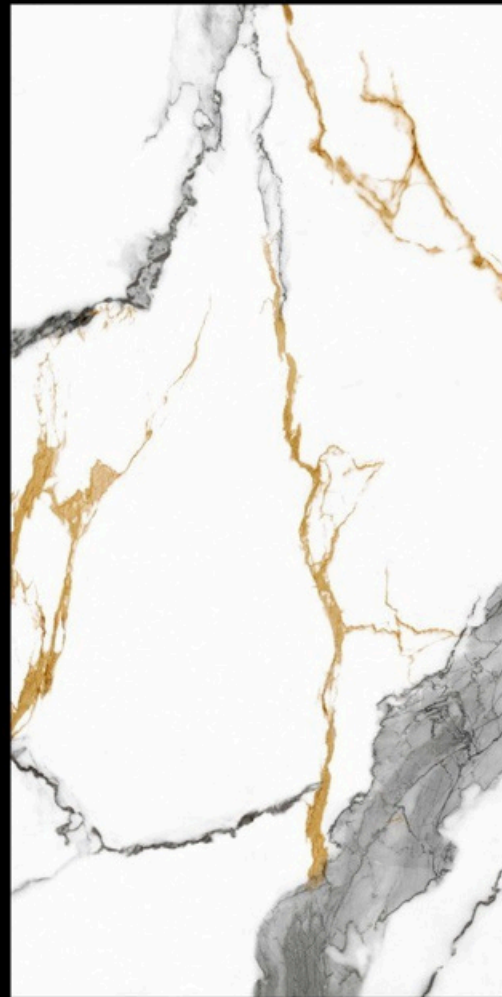

Size - 600x1200mm

Available Finish - **Glossy**

Random - 4 faces

BACK TO
INDEX

VERONA AZULO BLUE

600x1200mm | Glossy

Iconix

COLLECTION