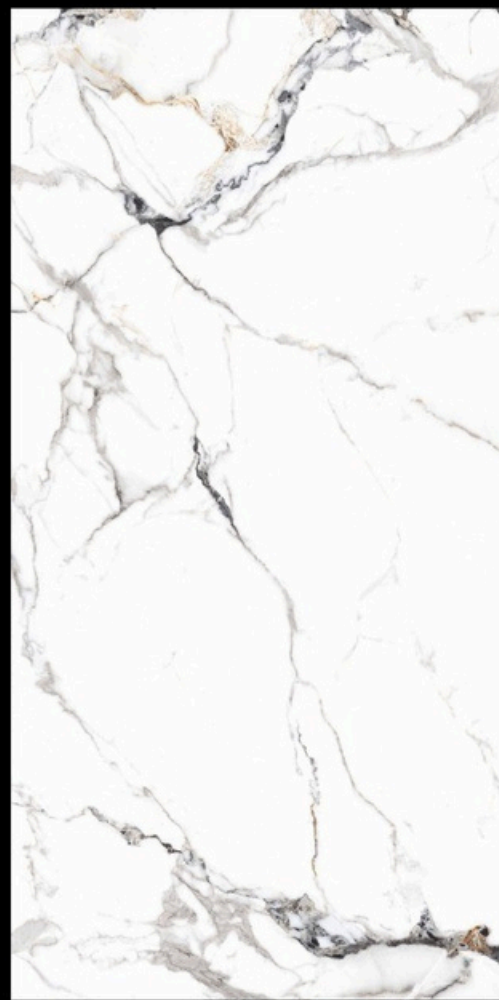

Iconix

COLLECTION

Name - **ESCATO AZUL**

Size - 600x1200mm

Available Finish - **Glossy**

Random - 4 faces

BACK TO
INDEX