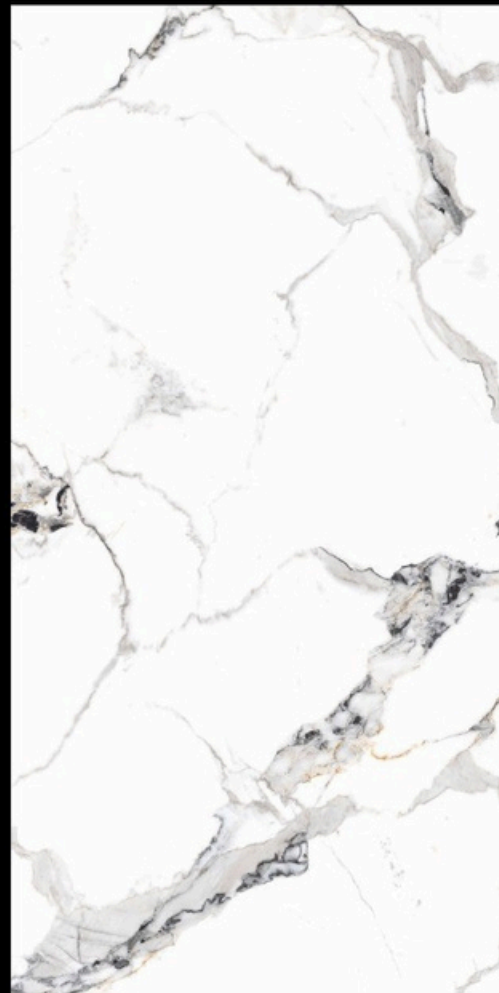

Iconix

COLLECTION

Name - **ESCATO AZUL**

Size - 600x1200mm

Available Finish - **Glossy**

Random - 4 faces

BACK TO
INDEX