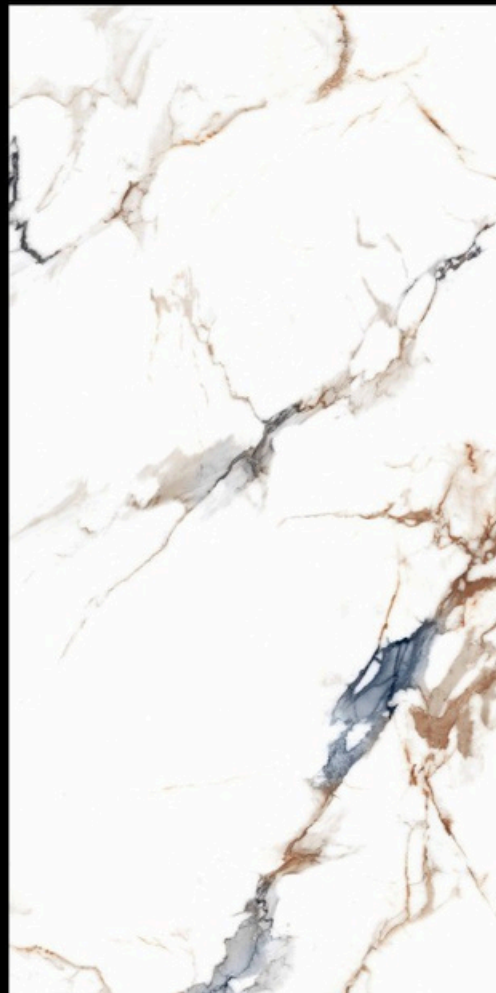

Available Finish - **Glossy**

Random - 4 faces

BACK TO
INDEX

IMPERO MINT

600x1200mm | Glossy

Iconix

COLLECTION

Name - **MILLER VENATO**