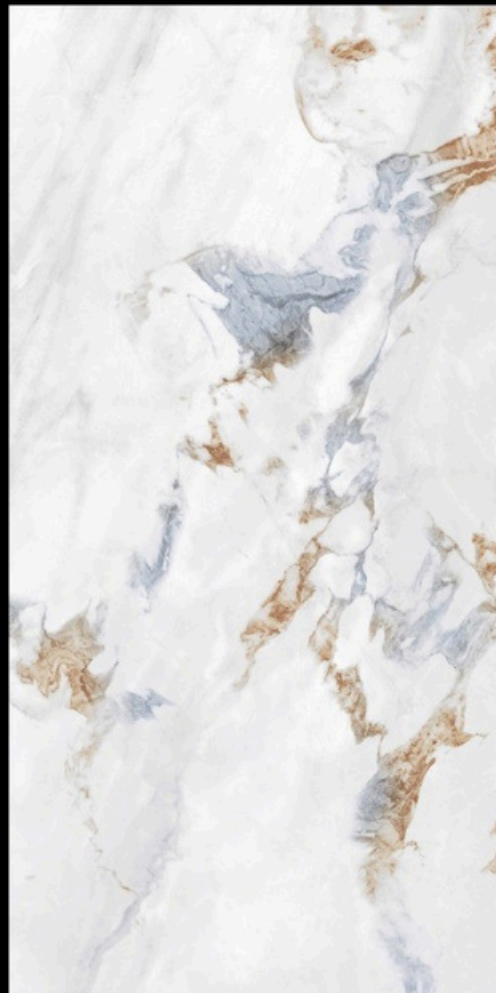

COLLECTION

Name - **RIALTO AQUA**

Size - 600x1200mm

Available Finish - **Glossy**

Random - 4 faces

BACK TO
INDEX

RIALTO AQUA

600x1200mm | Glossy