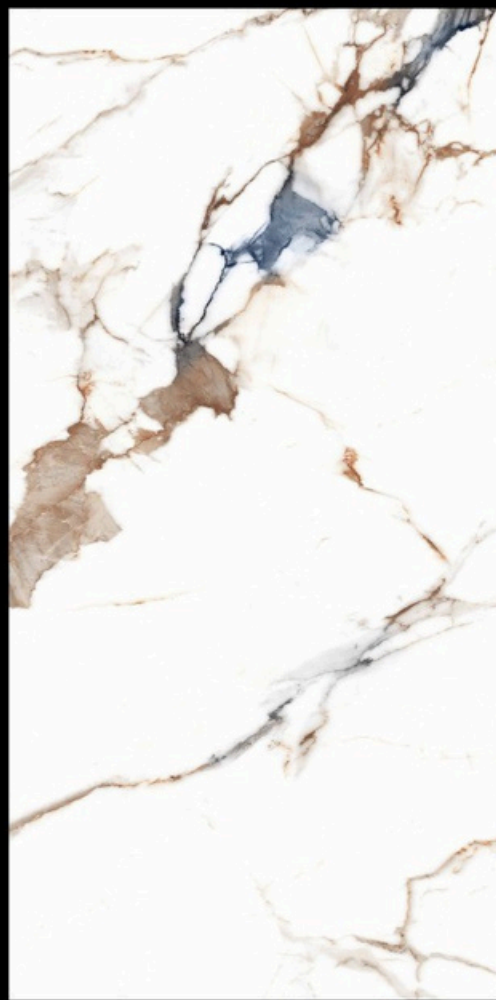

Available Finish - **Glossy**

Random - 4 faces

BACK TO
INDEX

IMPERO MINT

600x1200mm | Glossy

Iconix

COLLECTION

Name - **MILLER VENATO**