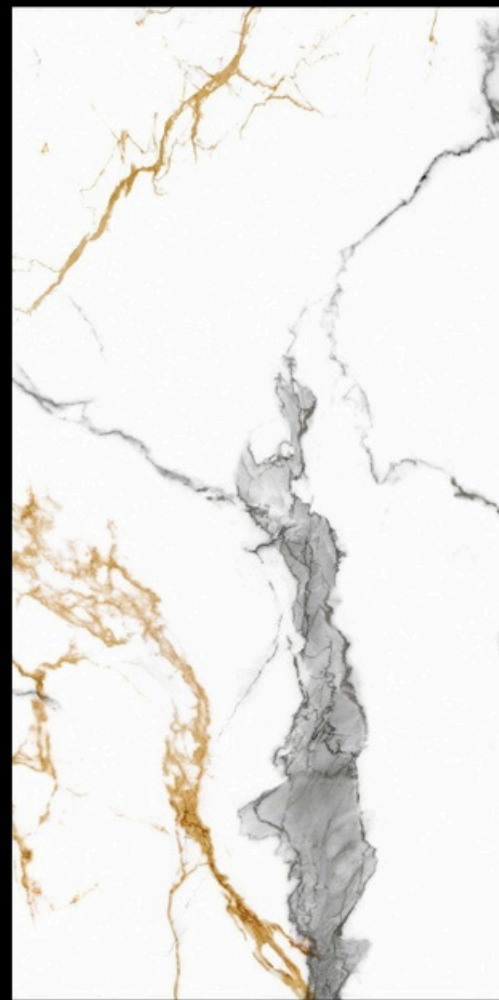

Size - 600x1200mm

Available Finish - **Glossy**

Random - 4 faces

BACK TO
INDEX

VERONA AZULO BLUE

600x1200mm | Glossy

Iconix

COLLECTION