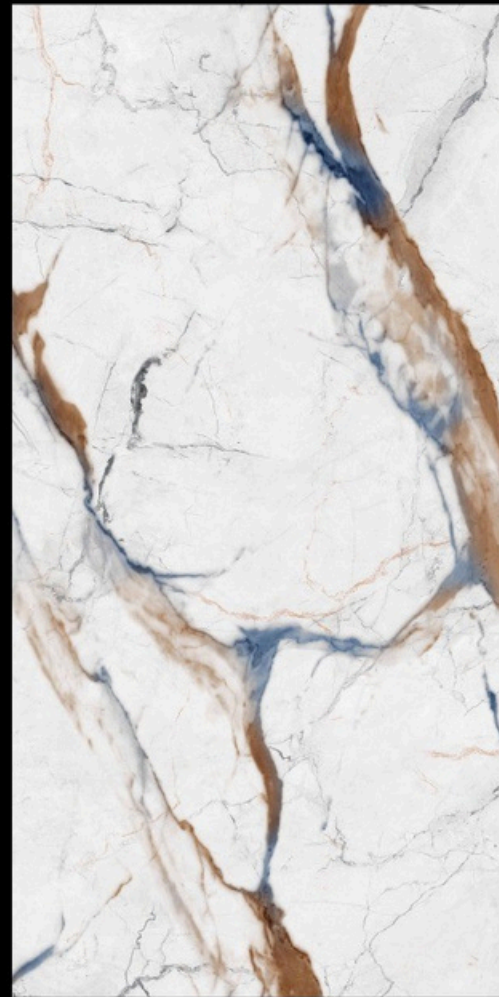

Random - 4 faces

BACK TO
INDEX

TEXTURE AZULO MIX

600x1200mm | Glossy

Iconix

COLLECTION

Name - **TROPIC BROWN GOLD**

Size - 600x1200mm