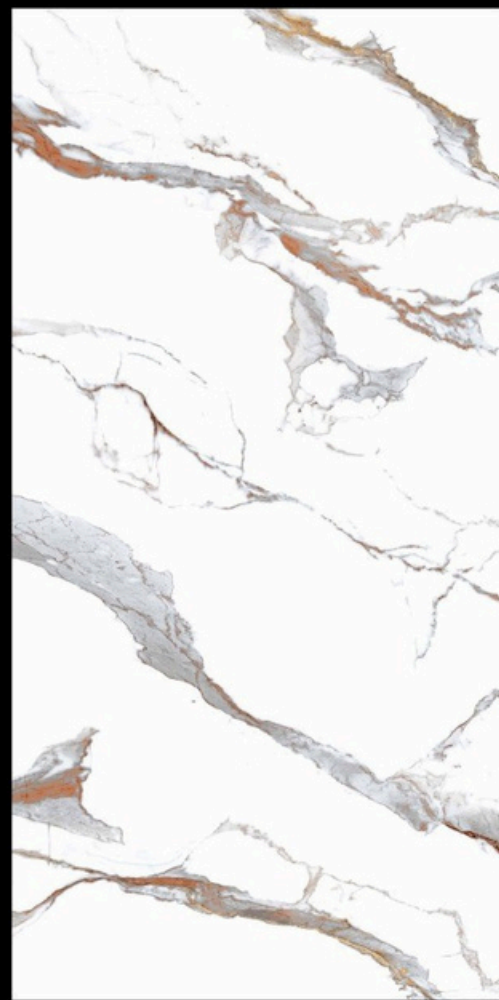

Iconix

COLLECTION

Name - **SARGAM GOLD**

Size - 600x1200mm

Available Finish - **Glossy**

Random - 4 faces

BACK TO
INDEX