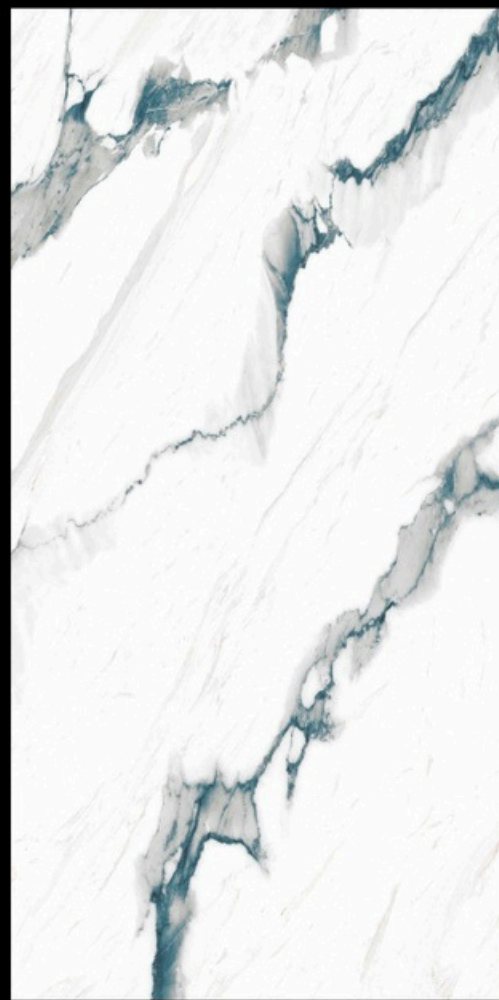

Name - **PERSIAN MIX STATUARIO**

Size - 600x1200mm

Available Finish - **Glossy**

Random - 2 faces

BACK TO
INDEX

PERSIAN MIX STATUARIO

600x1200mm | Glossy

Iconix