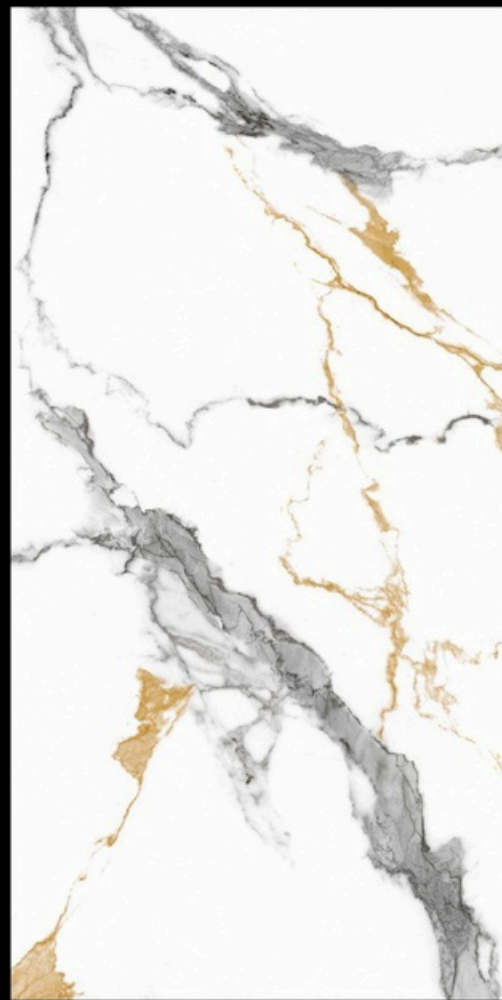

Size - 600x1200mm

Available Finish - **Glossy**

Random - 4 faces

BACK TO
INDEX

VERONA AZULO BLUE

600x1200mm | Glossy

Iconix

COLLECTION