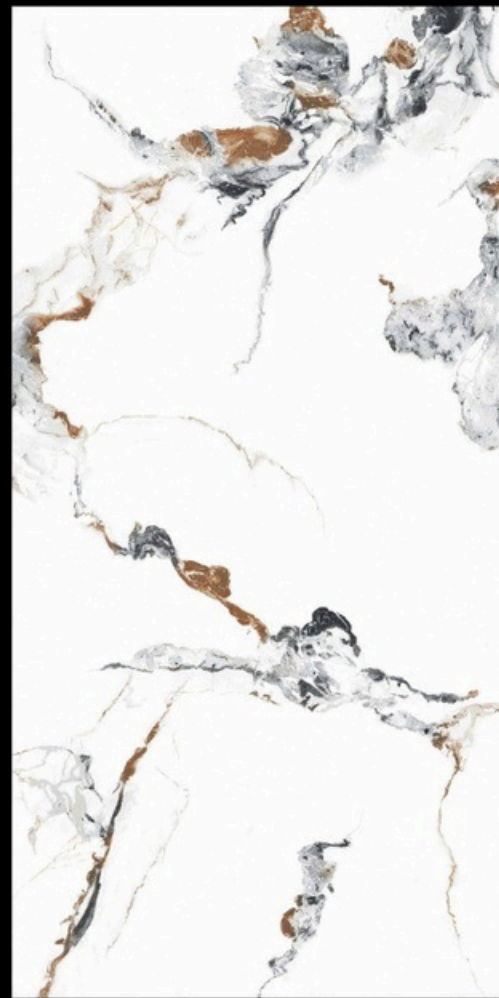

AZULO BLUE

600x1200mm | Glossy

Iconix

COLLECTION

Name - **CALCUTTA ORO**

Size - 600x1200mm

Available Finish - **Glossy**

Random - 4 faces