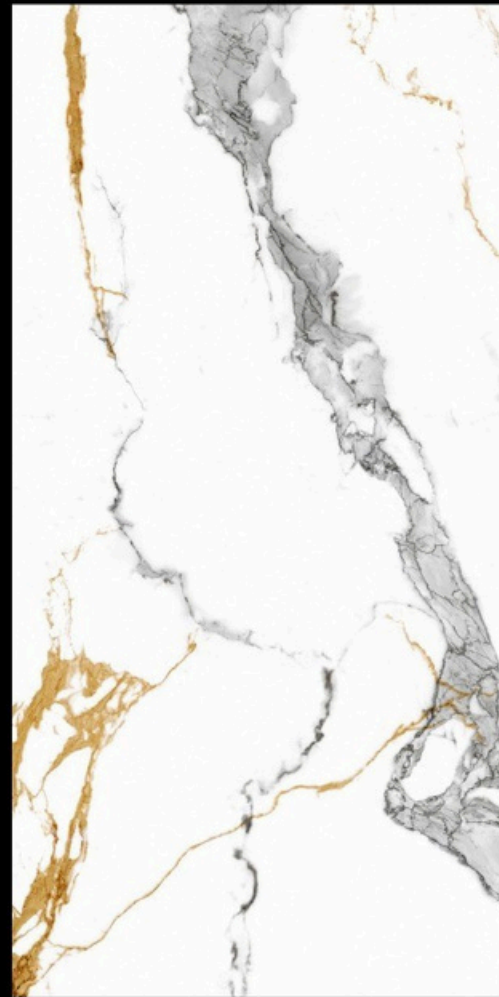

Size - 600x1200mm

Available Finish - **Glossy**

Random - 4 faces

BACK TO
INDEX

VERONA AZULO BLUE

600x1200mm | Glossy

Iconix

COLLECTION