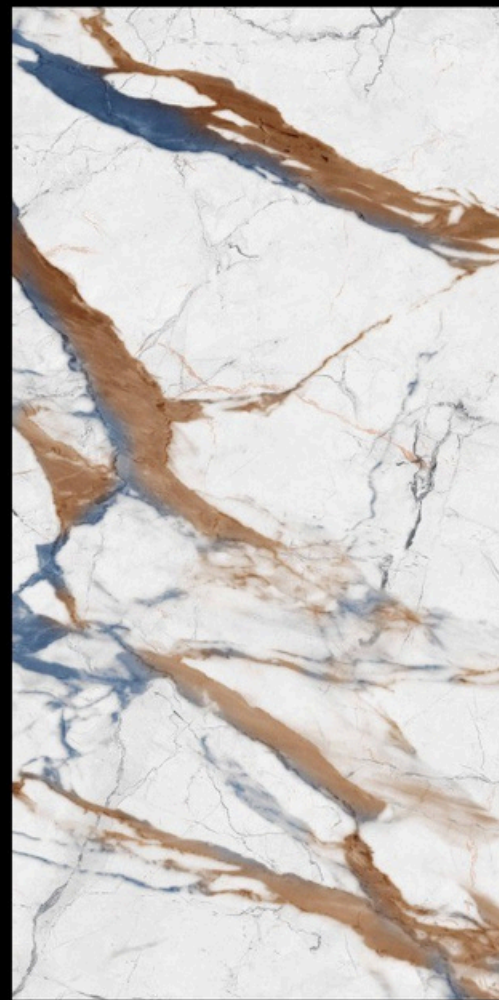

Random - 4 faces

BACK TO
INDEX

TEXTURE AZULO MIX

600x1200mm | Glossy

Iconix

COLLECTION

Name - **TROPIC BROWN GOLD**

Size - 600x1200mm