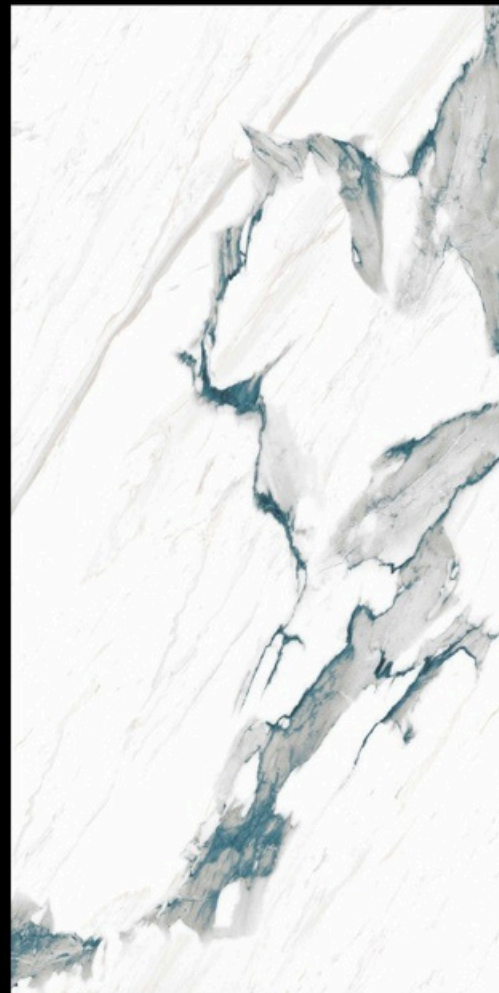

Name - **PERSIAN MIX STATUARIO**

Size - 600x1200mm

Available Finish - **Glossy**

Random - 2 faces

BACK TO
INDEX

PERSIAN MIX STATUARIO

600x1200mm | Glossy

Iconix