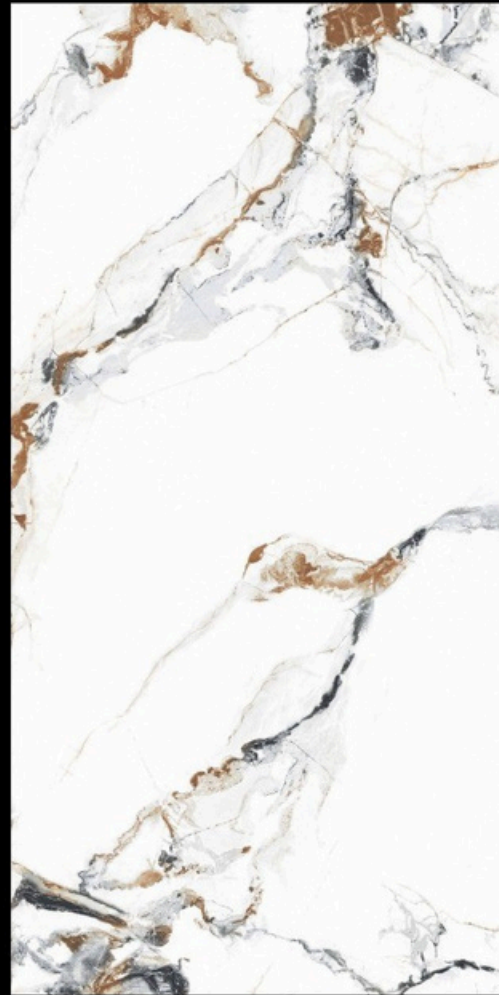

AZULO BLUE

600x1200mm | Glossy

Iconix

COLLECTION

Name - **CALCUTTA ORO**

Size - 600x1200mm

Available Finish - **Glossy**

Random - 4 faces