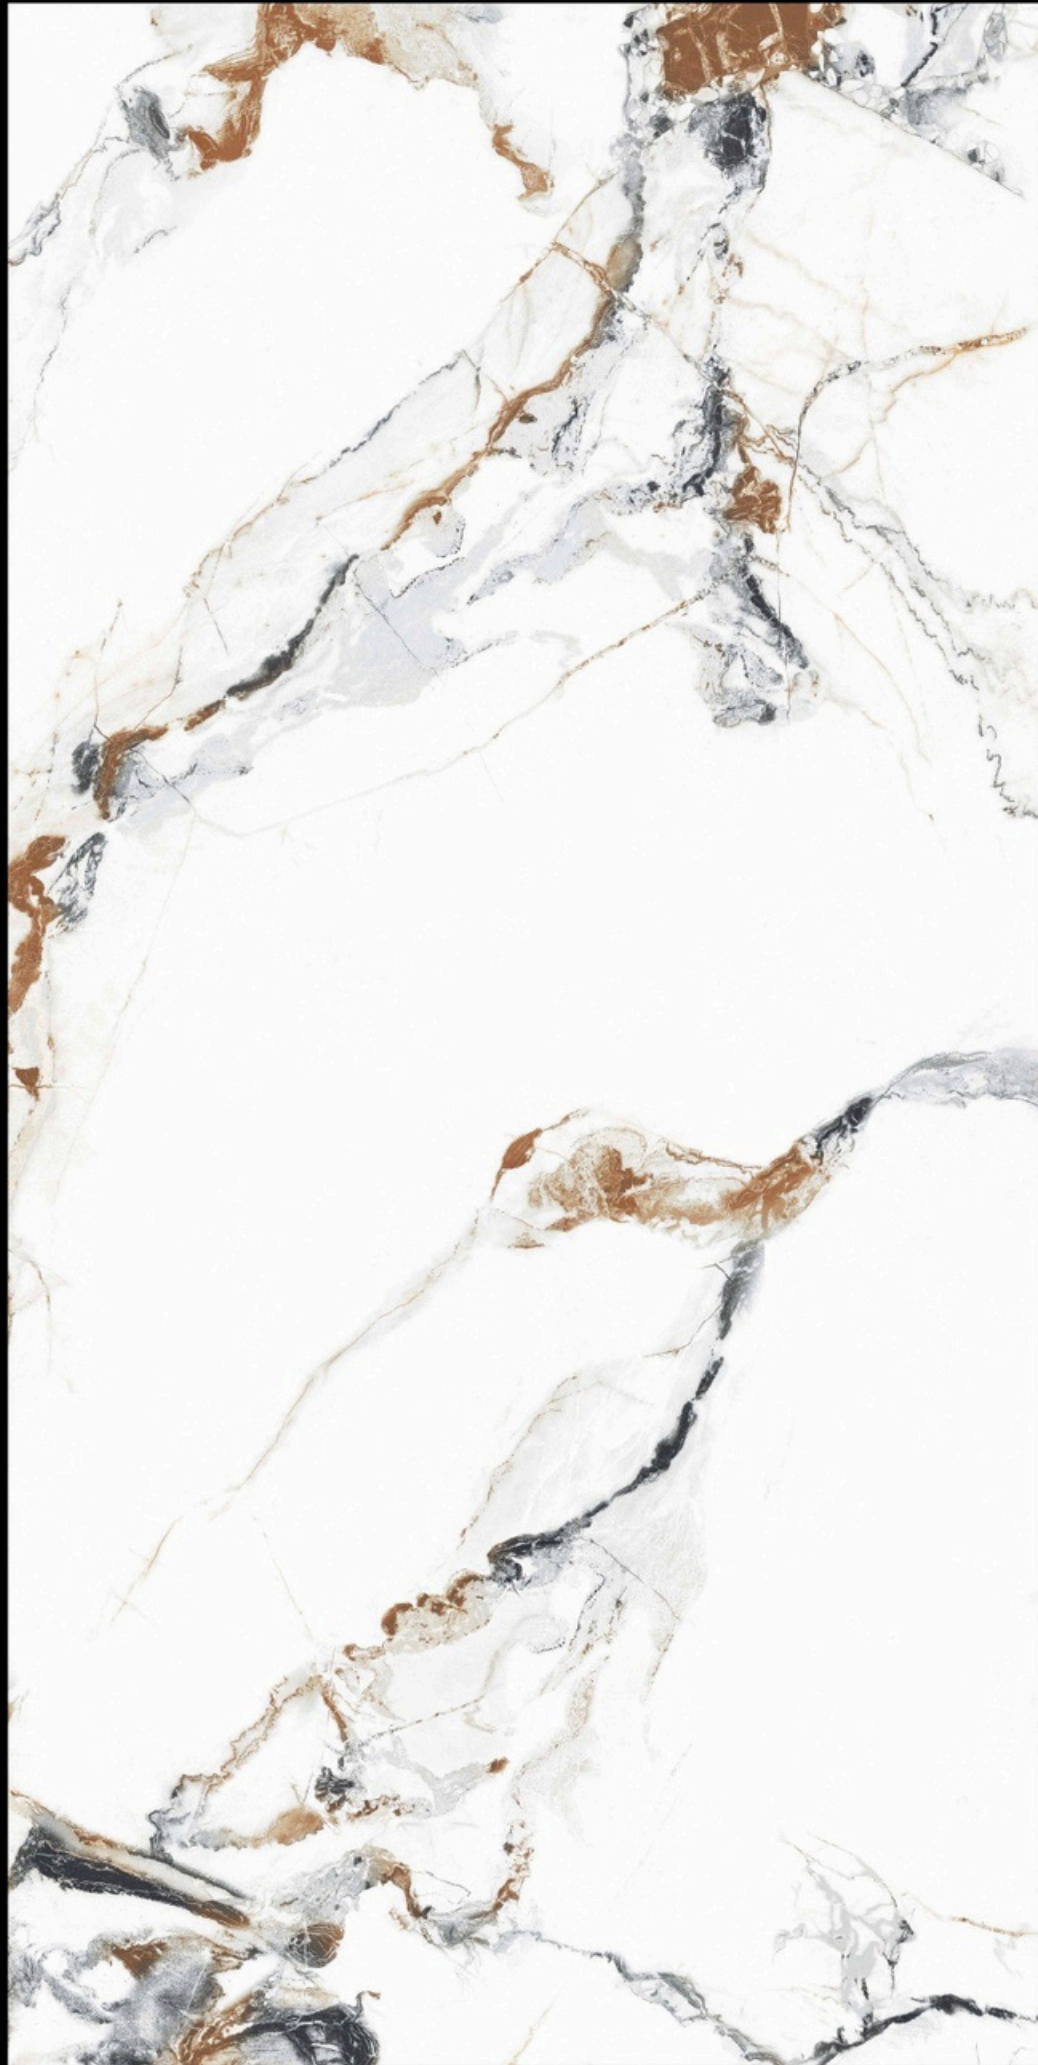

Iconix

COLLECTION

Name - **CALCUTTA ORO**

Size - 600x1200mm

Available Finish - **Glossy**

Random - 4 faces

BACK TO
INDEX