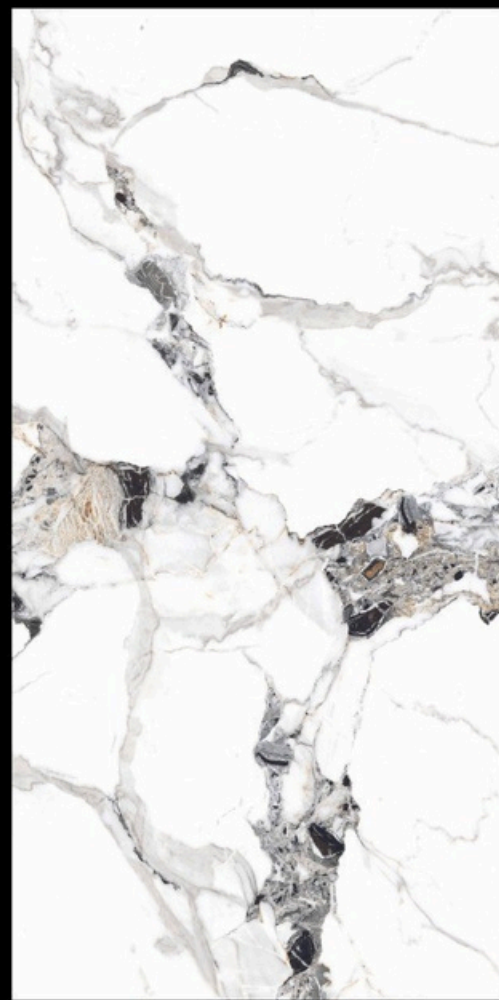

Iconix

COLLECTION

Name - **ESCATO AZUL**

Size - 600x1200mm

Available Finish - **Glossy**

Random - 4 faces

BACK TO
INDEX