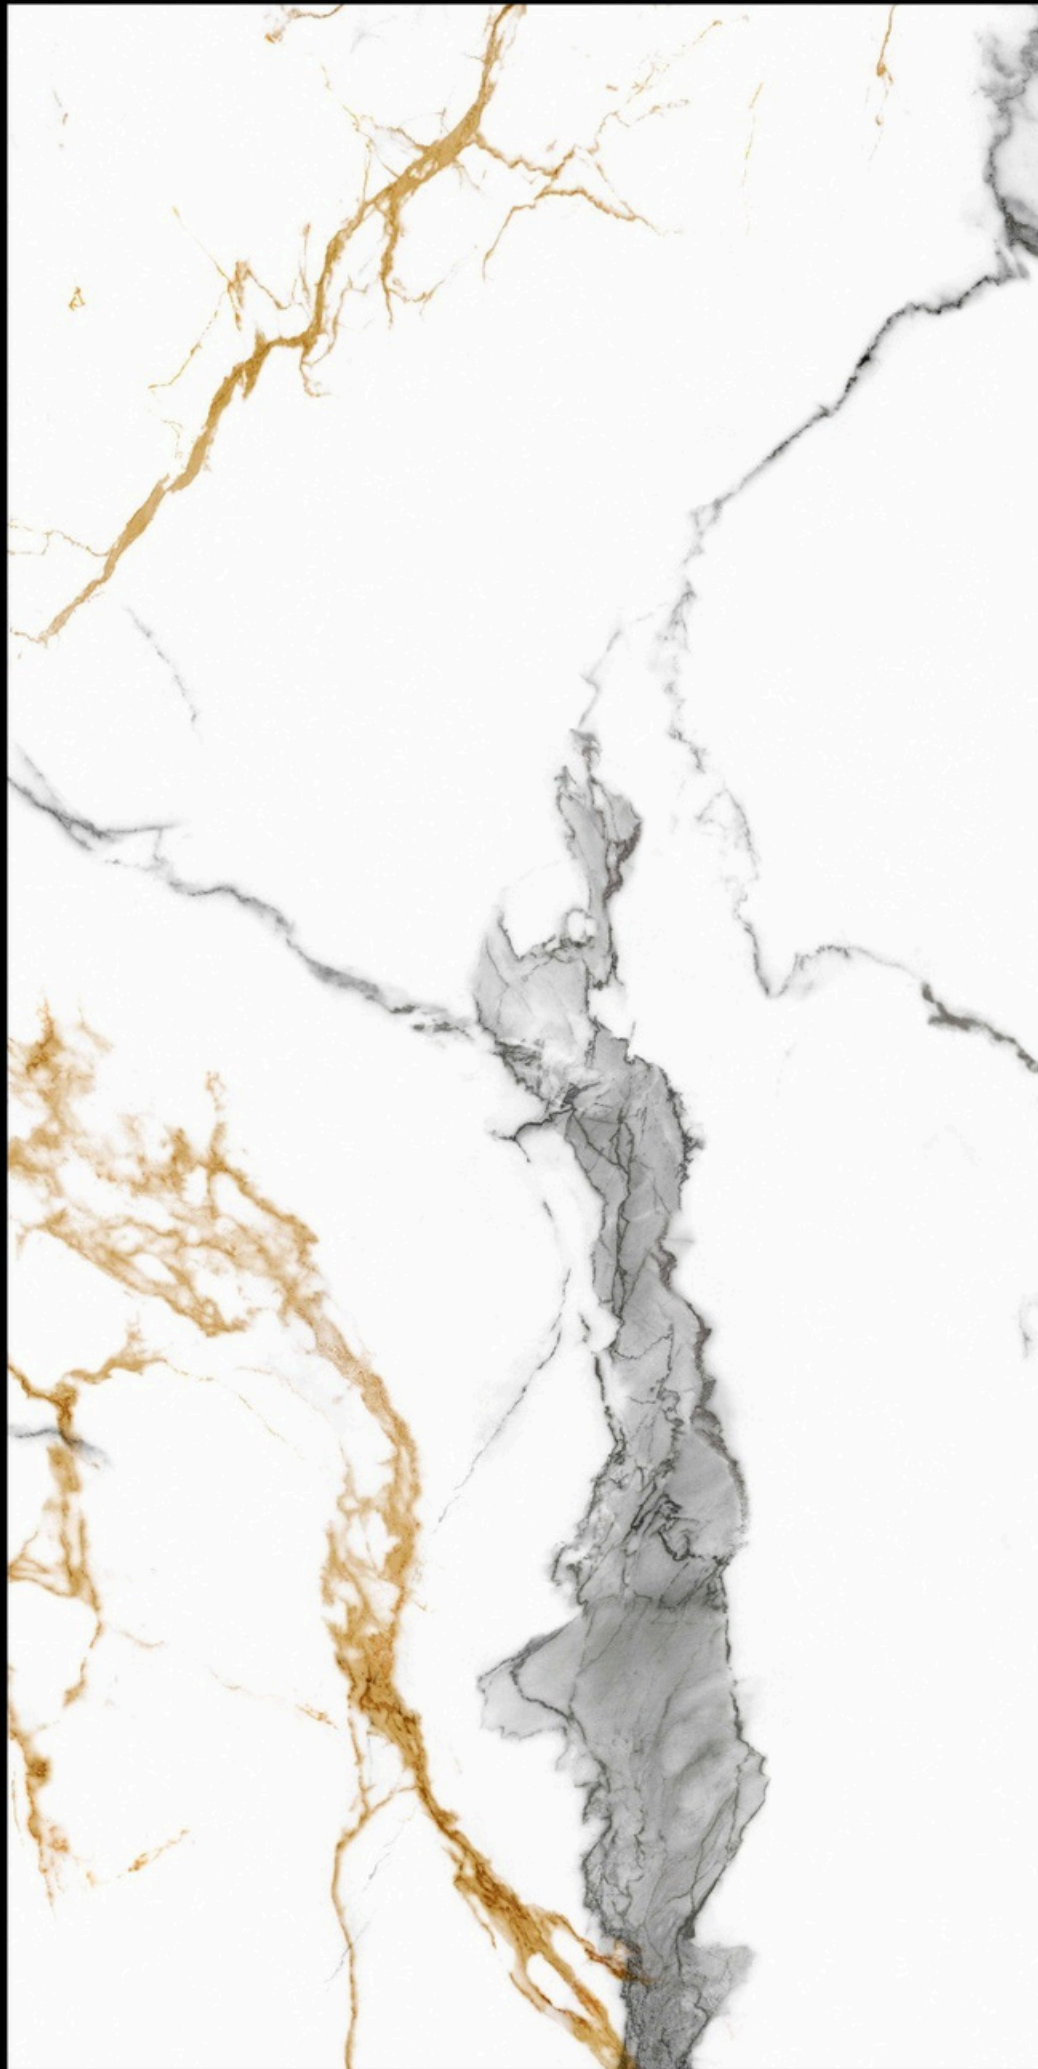

Size - 600x1200mm

Available Finish - **Glossy**

Random - 4 faces

BACK TO
INDEX

VERONA AZULO BLUE

600x1200mm | Glossy

Iconix

COLLECTION