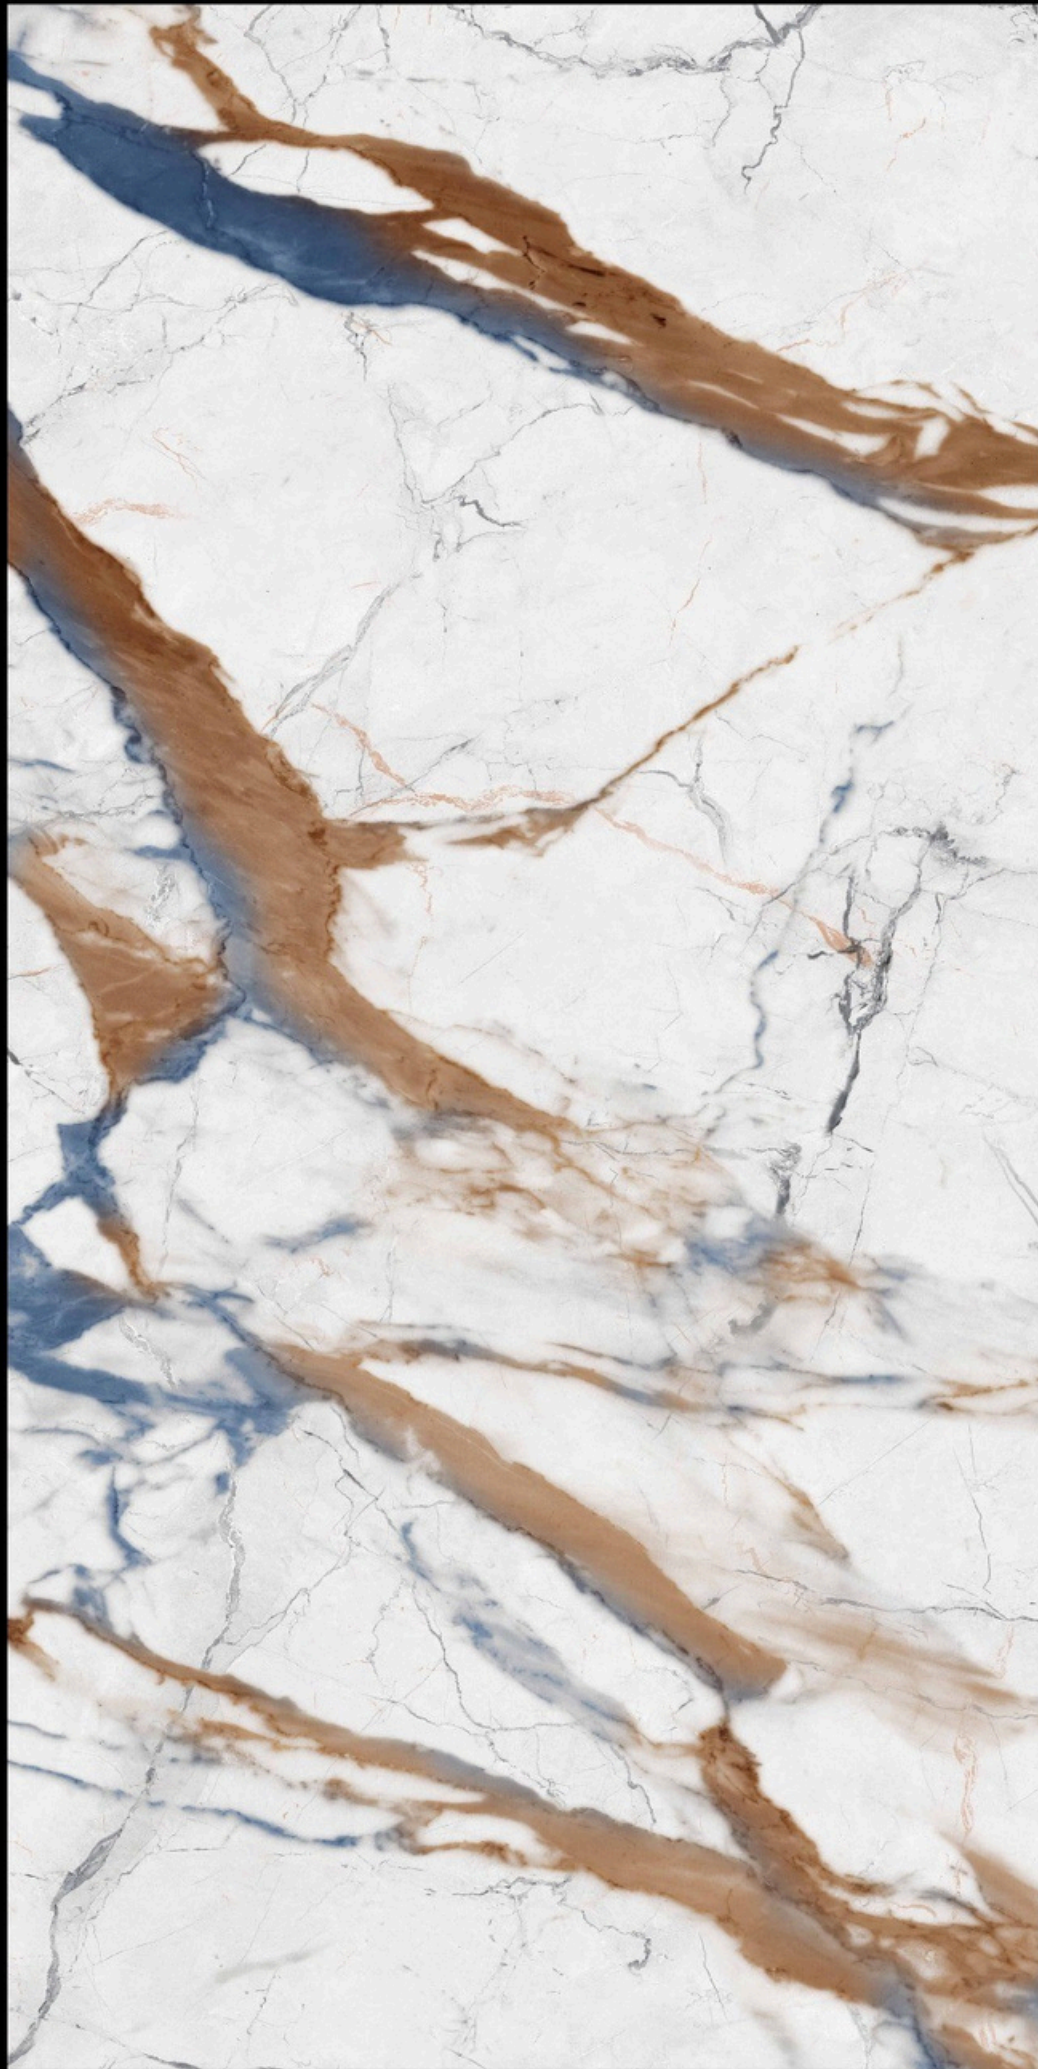

Random - 4 faces

BACK TO
INDEX

TEXTURE AZULO MIX

600x1200mm | Glossy

Iconix

COLLECTION

Name - **TROPIC BROWN GOLD**

Size - 600x1200mm