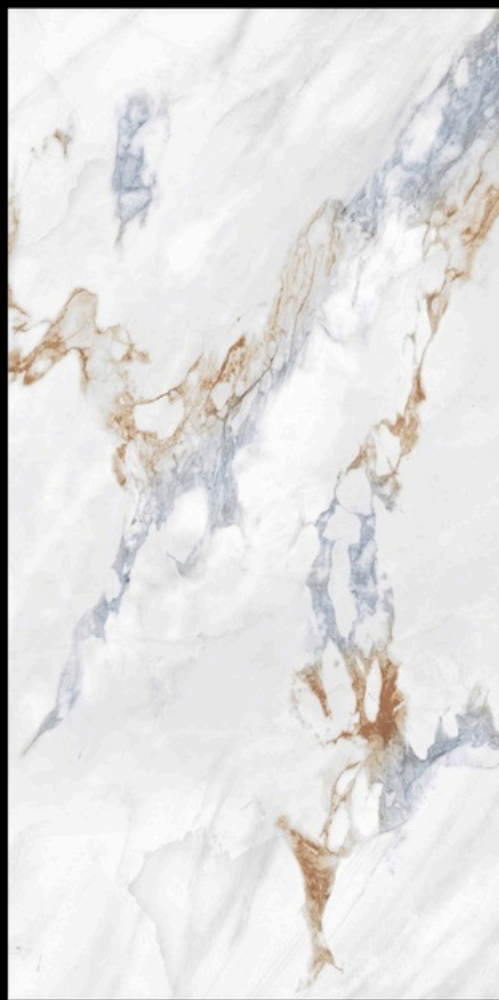

COLLECTION

Name - **RIALTO AQUA**

Size - 600x1200mm

Available Finish - **Glossy**

Random - 4 faces

BACK TO
INDEX

RIALTO AQUA

600x1200mm | Glossy