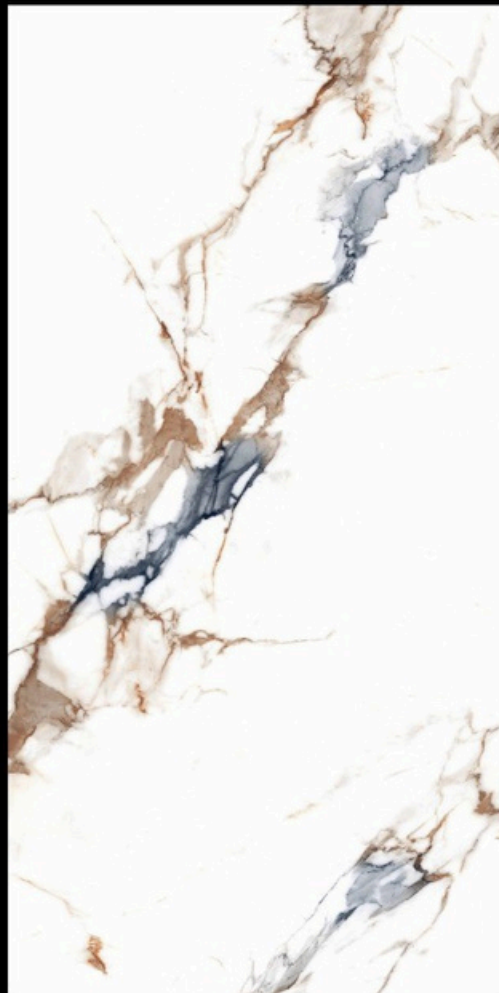

Available Finish - **Glossy**

Random - 4 faces

BACK TO
INDEX

IMPERO MINT

600x1200mm | Glossy

Iconix

COLLECTION

Name - **MILLER VENATO**