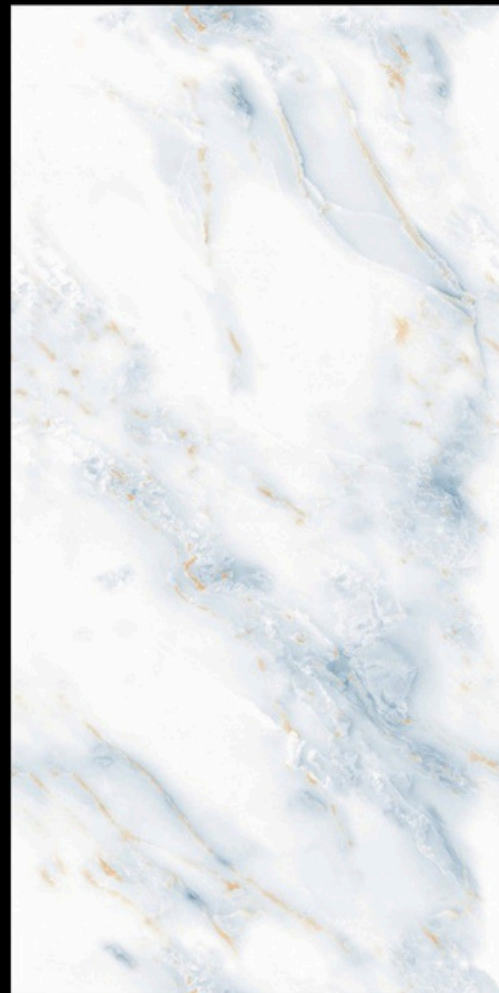

Size - 600x1200mm

Available Finish - **Glossy**

Random - 4 faces

BACK TO
INDEX

MILLER VENATO

600x1200mm | Glossy

Iconix

COLLECTION