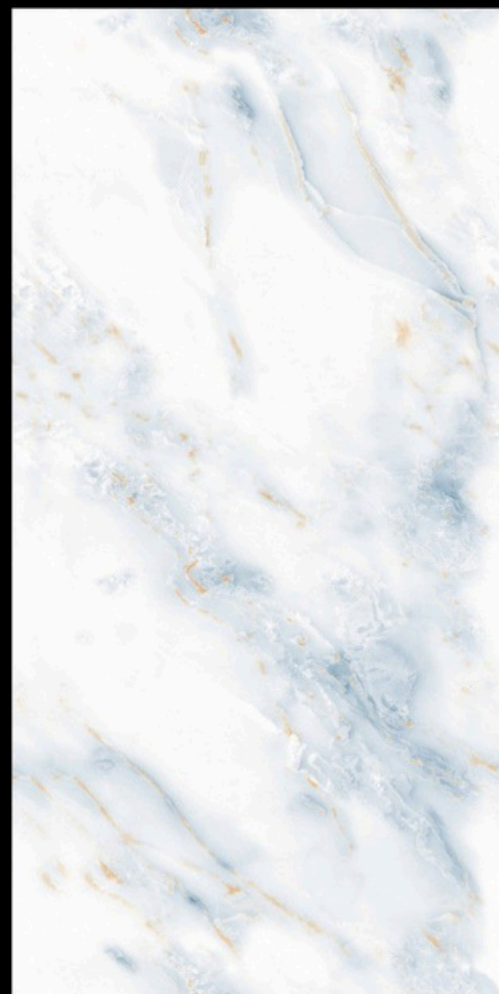

Size - 600x1200mm

Available Finish - **Glossy**

Random - 4 faces

BACK TO
INDEX

MILLER VENATO

600x1200mm | Glossy

Iconix

COLLECTION