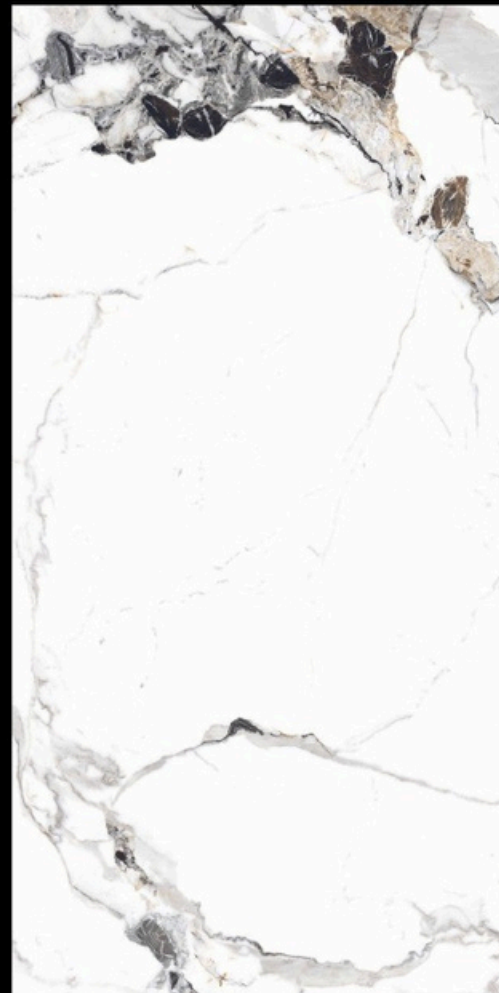

Iconix

COLLECTION

Name - **ESCATO AZUL**

Size - 600x1200mm

Available Finish - **Glossy**

Random - 4 faces

BACK TO
INDEX