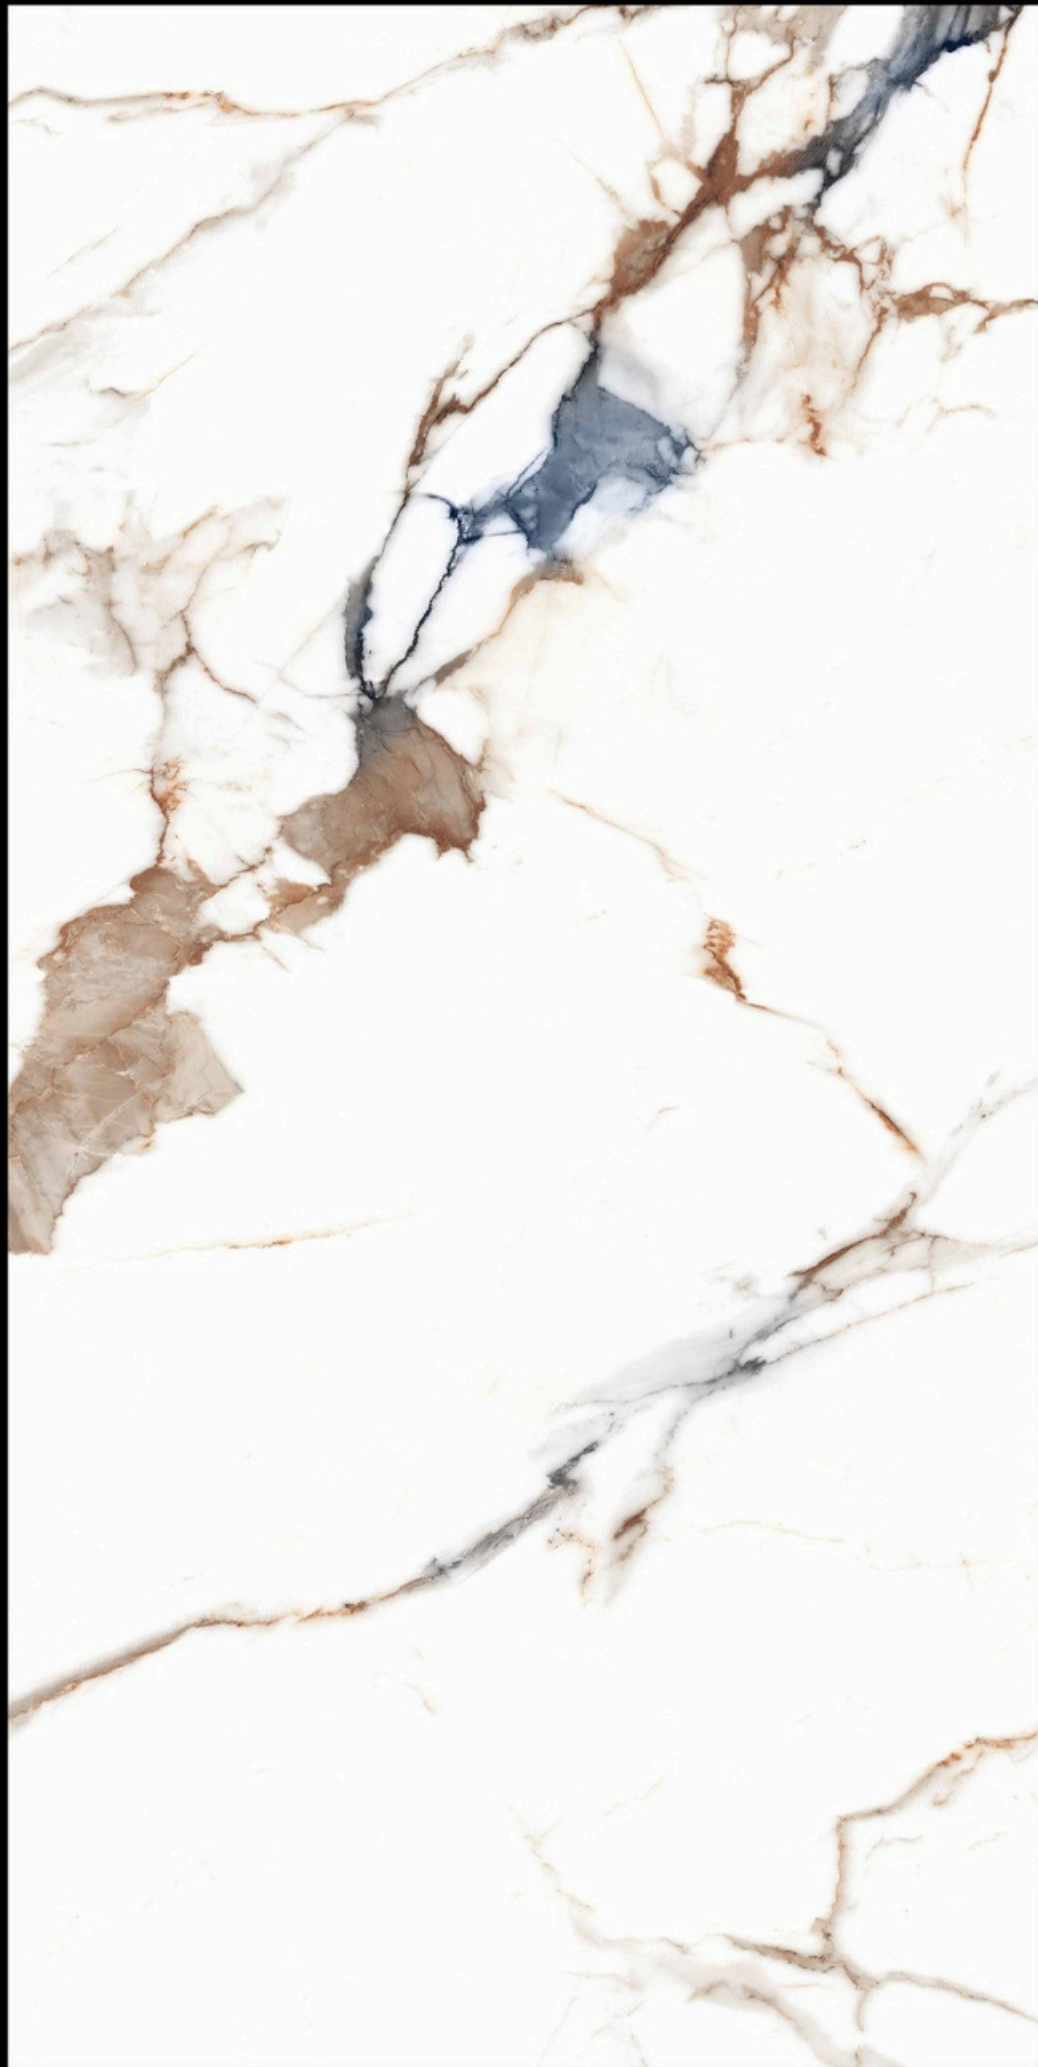

Iconix

COLLECTION

Name - **MILLER VENATO**

Size - 600x1200mm

Available Finish - **Glossy**

Random - 4 faces

BACK TO
INDEX