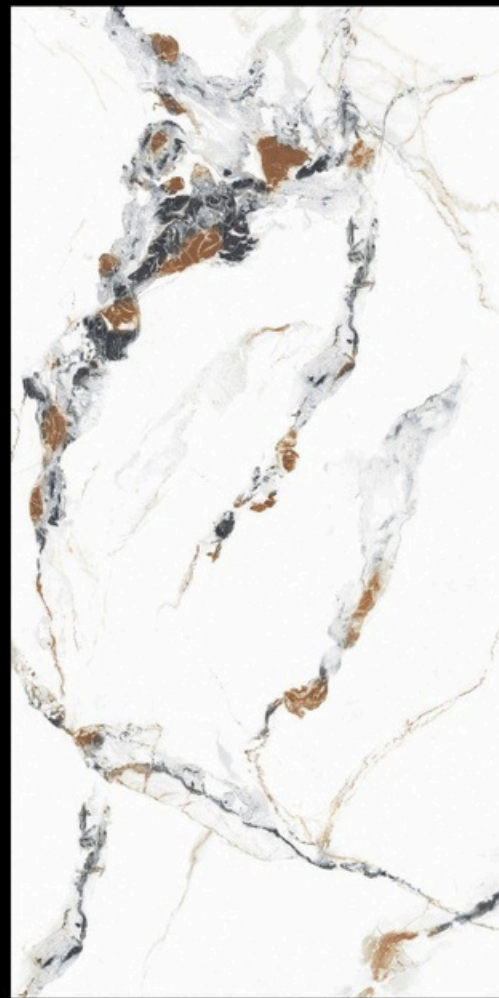

AZULO BLUE

600x1200mm | Glossy

Iconix

COLLECTION

Name - **CALCUTTA ORO**

Size - 600x1200mm

Available Finish - **Glossy**

Random - 4 faces