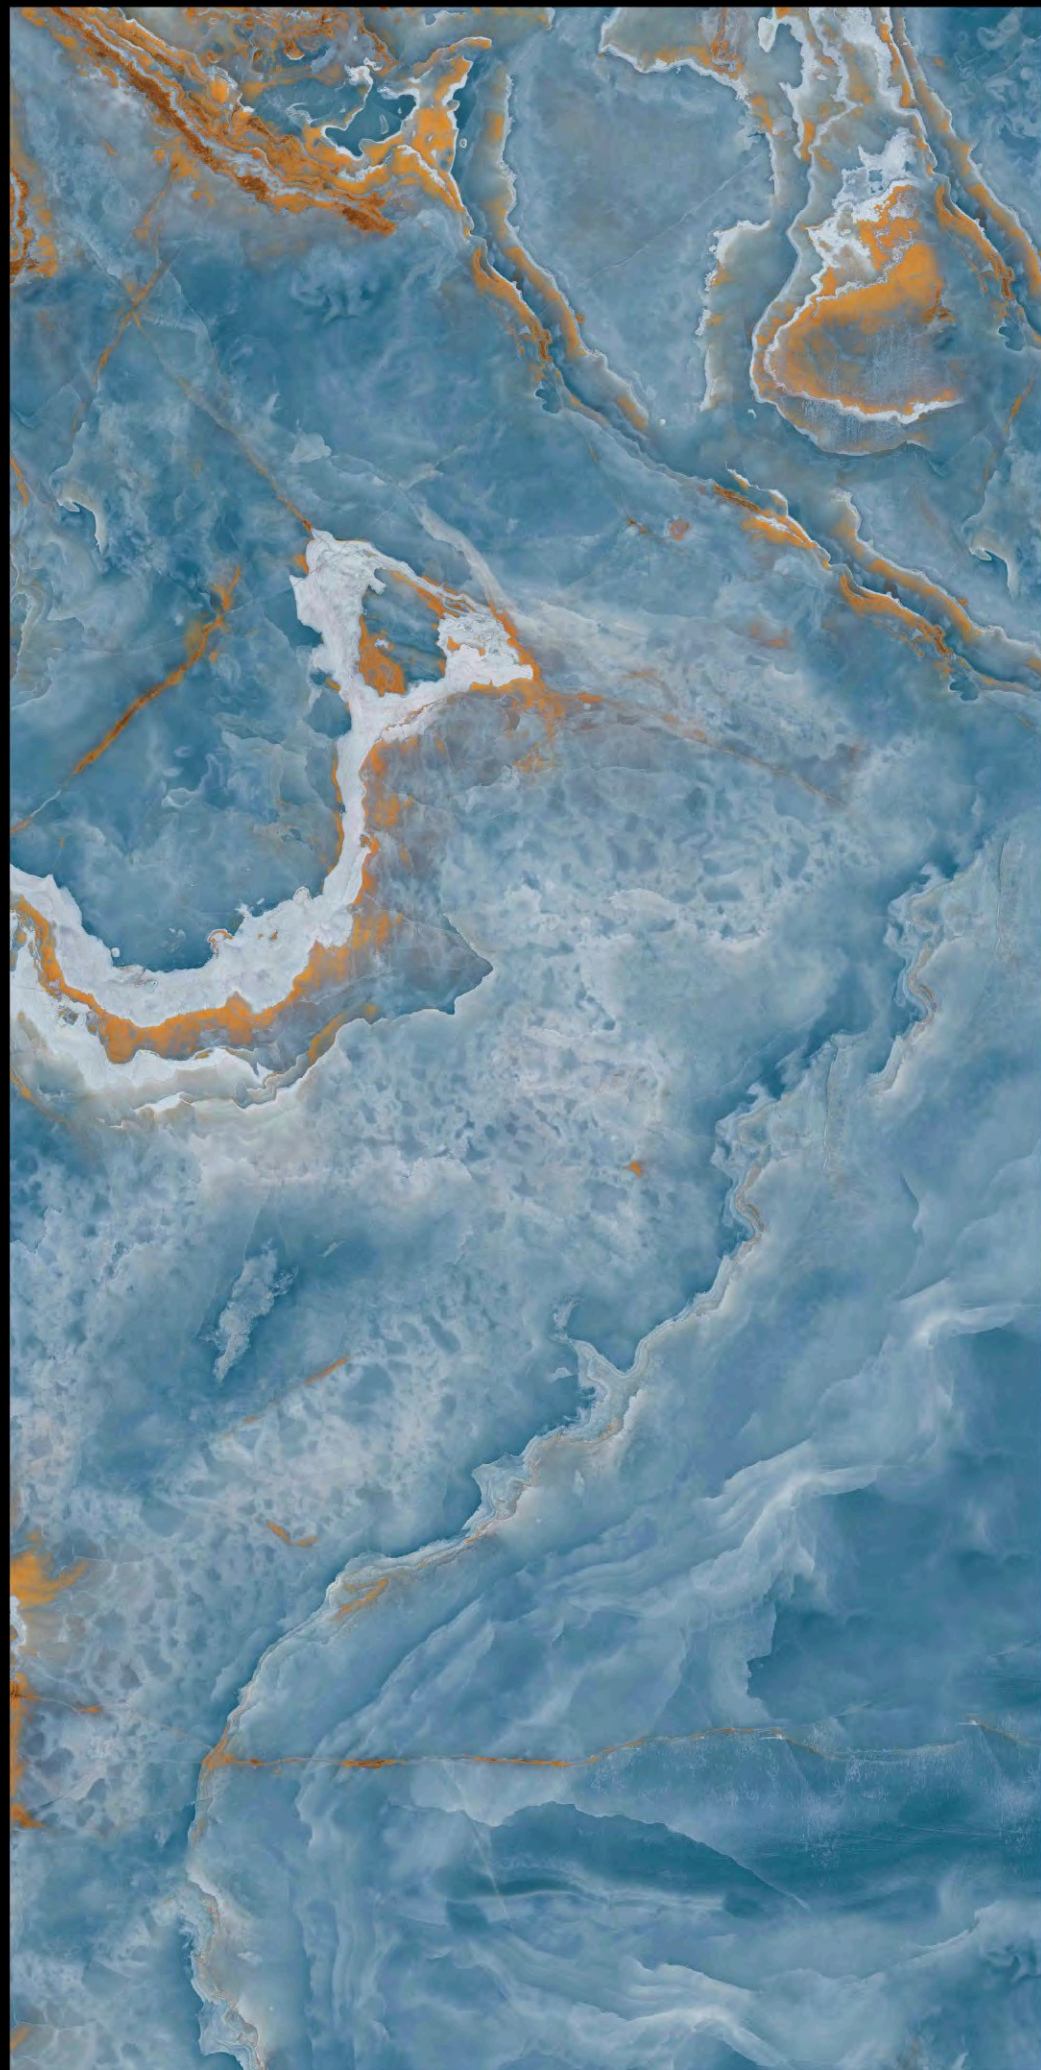

Inkstone

COLLECTION

Name - **OCEAN BROWN**

Size - 600x1200mm

Available Finish - **Glossy**

Random - 4 faces

BACK TO
INDEX

OCEAN BROWN
600x1200mm | Glossy Finish