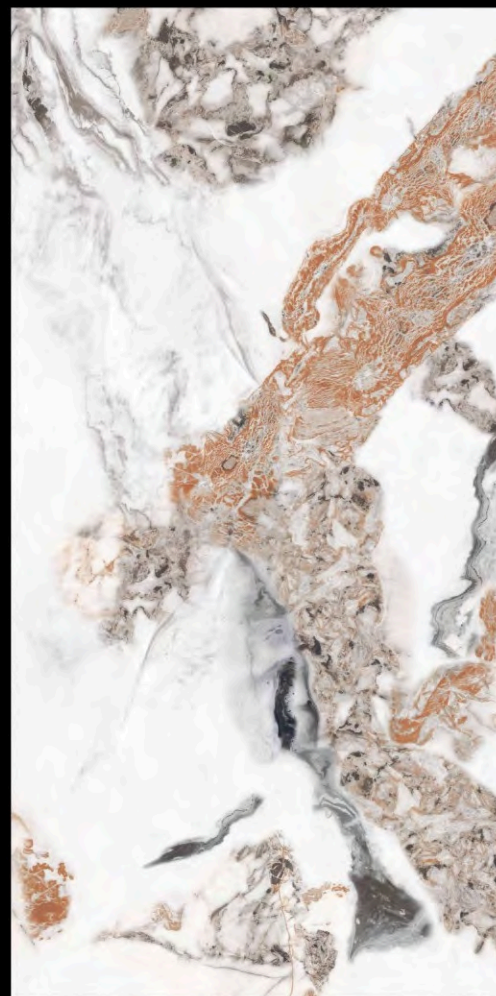

Inkstone

COLLECTION

Name - **LUNAR BROWN**

Size - 600x1200mm

Available Finish - **Glossy**

Random - 4 faces

BACK TO
INDEX