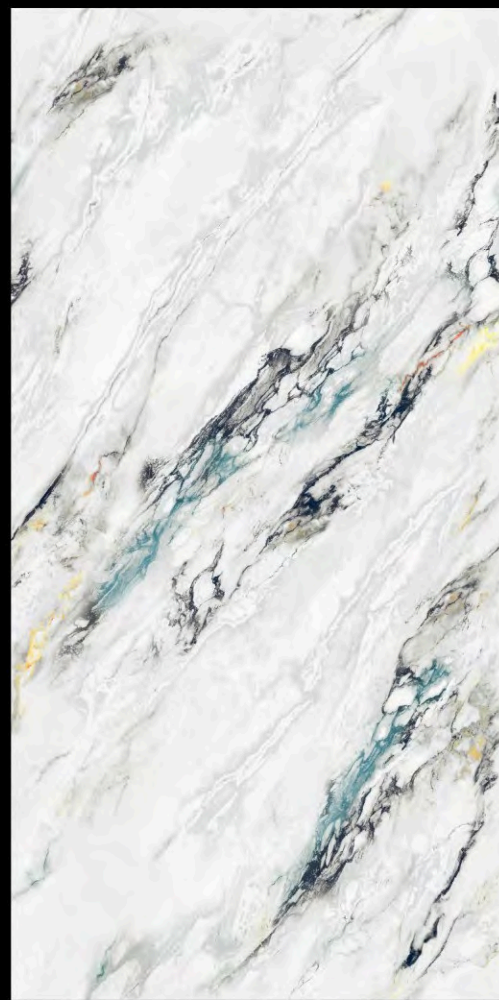

Available Finish - **Glossy**

Random - 4 faces

BACK TO
INDEX

LOREM AQUA

600x1200mm | Glossy Finish

Inkstone

COLLECTION

Name - **LUCIA LEMON MIX**