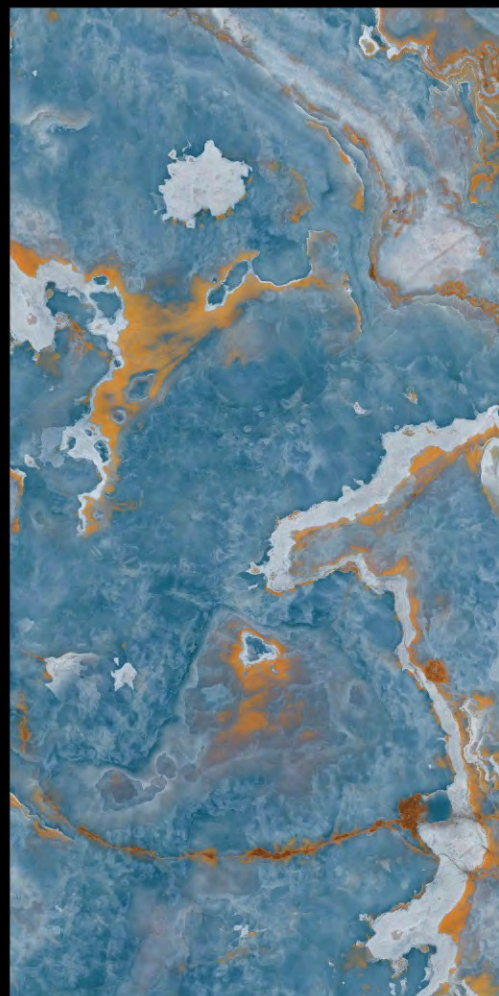

Inkstone

COLLECTION

Name - **OCEAN BROWN**

Size - 600x1200mm

Available Finish - **Glossy**

Random - 4 faces

BACK TO
INDEX

OCEAN BROWN
600x1200mm | Glossy Finish