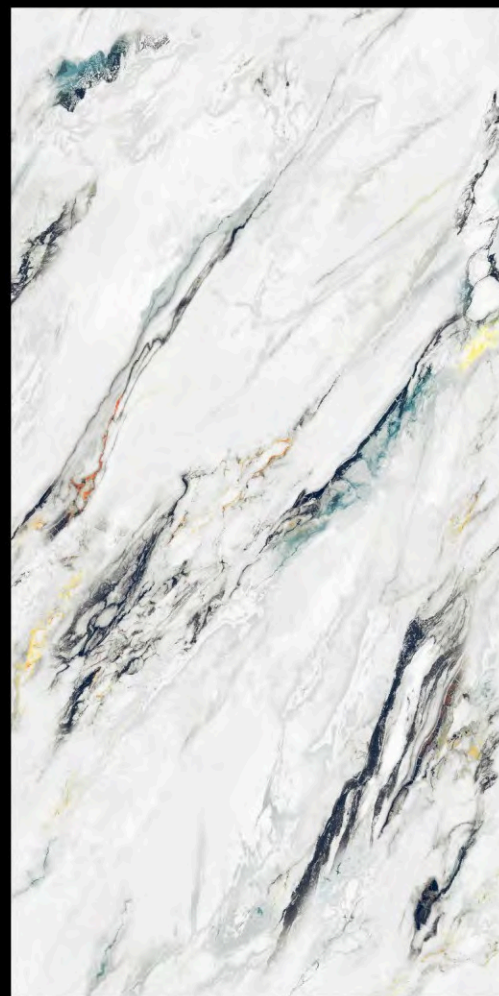

Available Finish - **Glossy**

Random - 4 faces

BACK TO
INDEX

LOREM AQUA

600x1200mm | Glossy Finish

Inkstone

COLLECTION

Name - **LUCIA LEMON MIX**