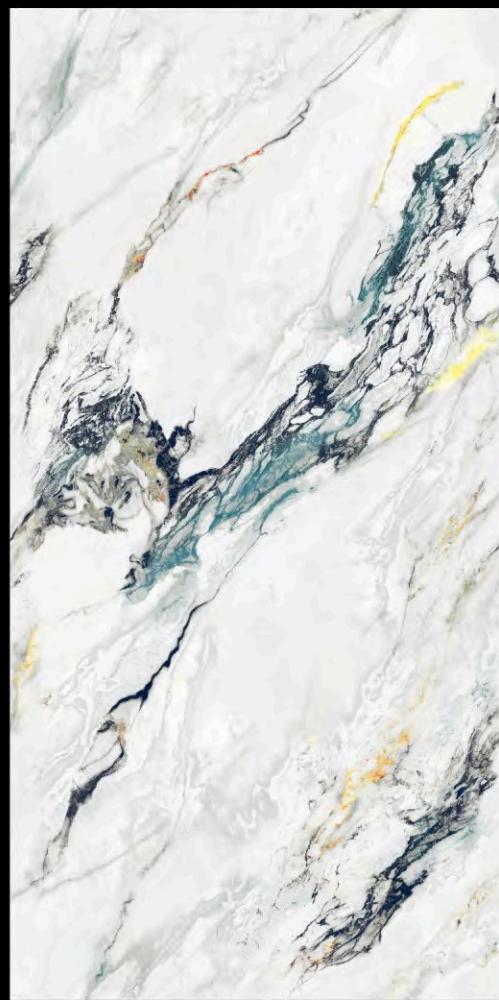

Available Finish - **Glossy**

Random - 4 faces

BACK TO
INDEX

LOREM AQUA

600x1200mm | Glossy Finish

Inkstone

COLLECTION

Name - **LUCIA LEMON MIX**