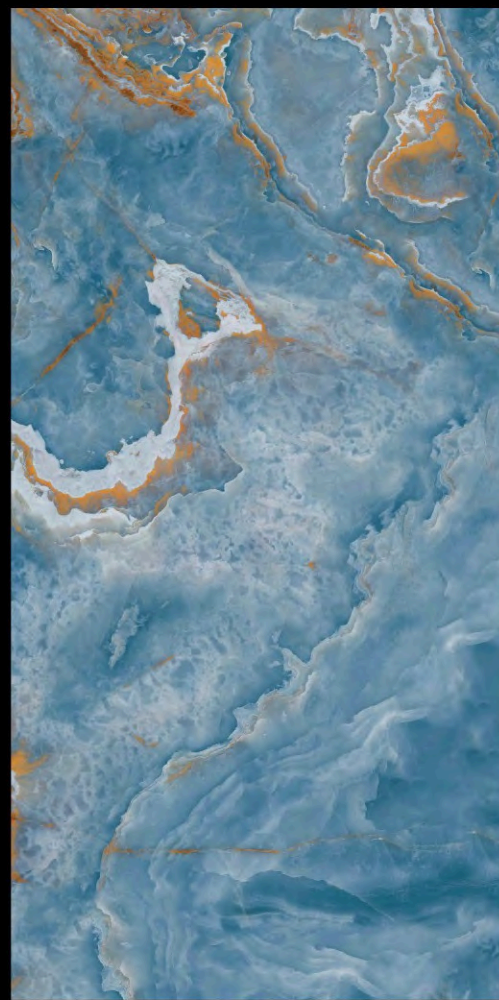

Inkstone

COLLECTION

Name - **OCEAN BROWN**

Size - 600x1200mm

Available Finish - **Glossy**

Random - 4 faces

BACK TO
INDEX

OCEAN BROWN
600x1200mm | Glossy Finish