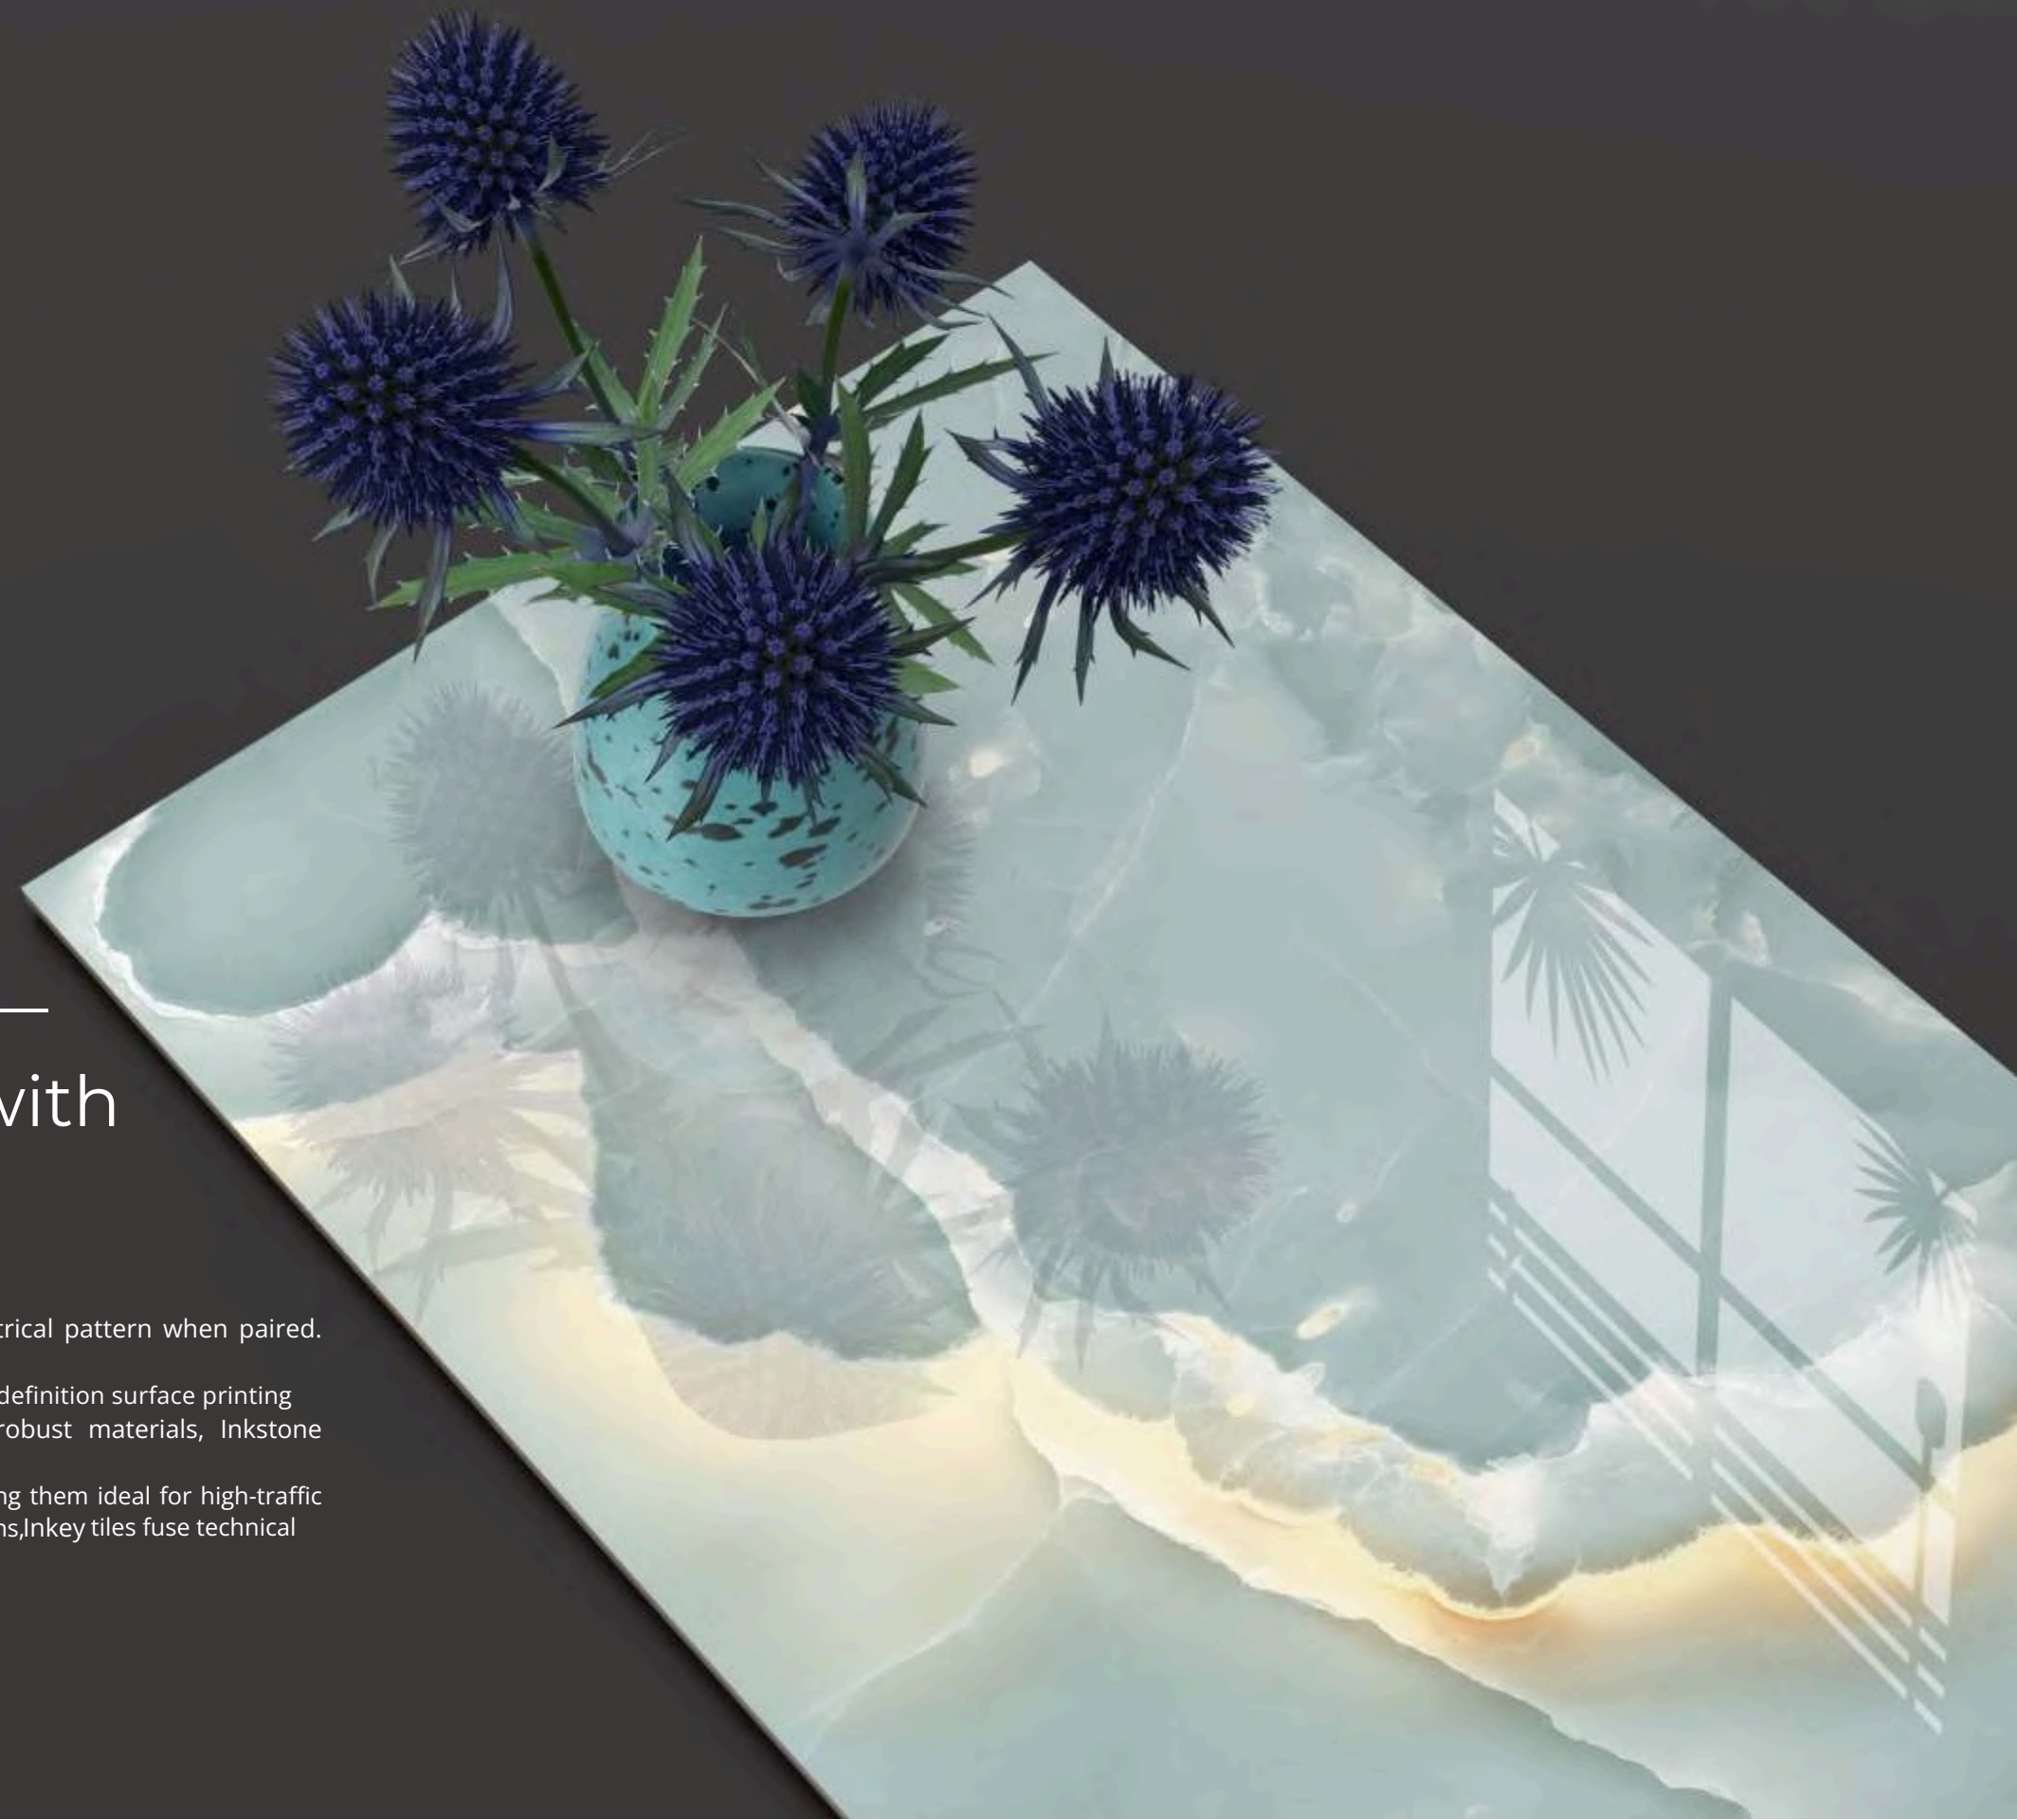

Symmetry in design,
perfection in every tile—
transform your space with
Inkstone elegance.

The Inkstone Collection is designed to create a mirrored, symmetrical pattern when paired. Their innovative alignment system guarantees flawless joins, while the high-definition surface printing captures intricate details with lifelike clarity. Engineered from robust materials, Inkstone Collection delivers superior durability, scratch resistance, and low porosity, making them ideal for high-traffic areas, commercial spaces, or artistic installations. Inkey tiles fuse technical perfection and transform spaces into bold architectural statements.