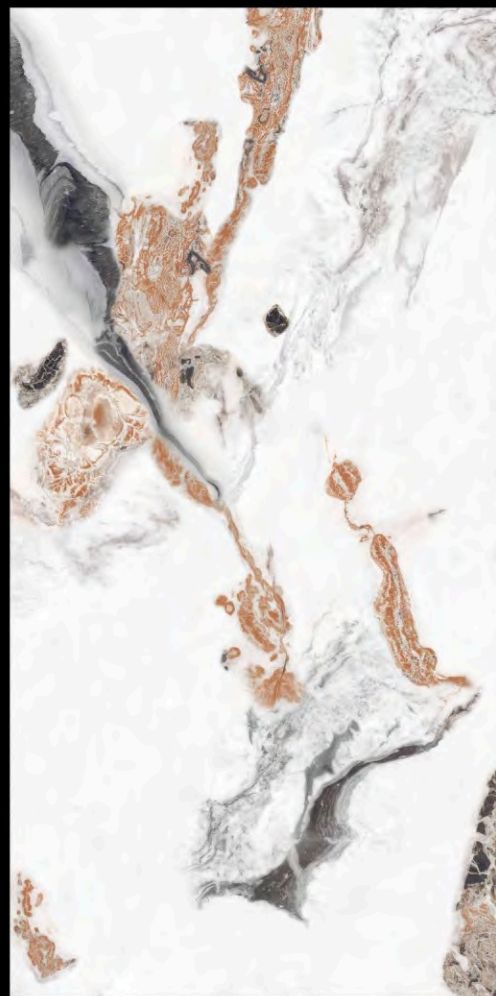

Size - 600x1200mm

Available Finish - **Glossy**

Random - 4 faces

BACK TO
INDEX

LUCIA LEMON MIX

600x1200mm | Glossy Finish

Inkstone

COLLECTION