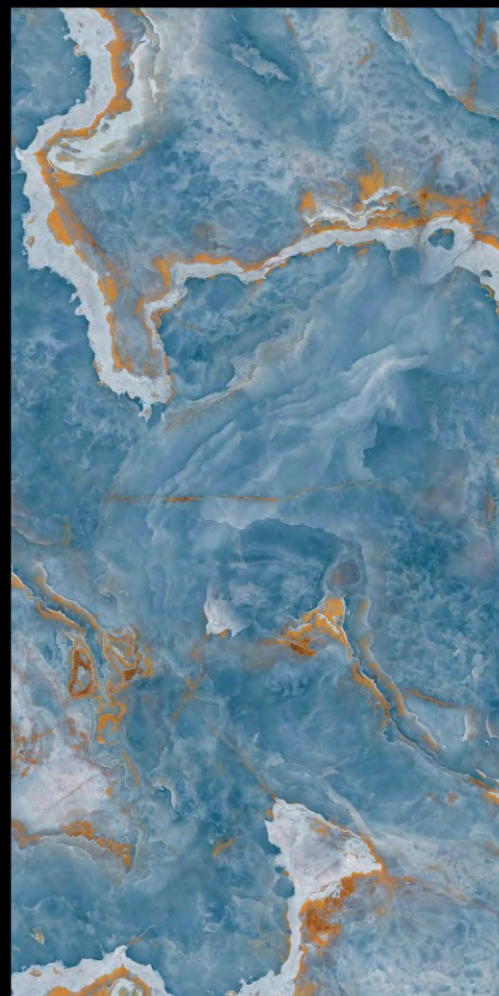

Inkstone

COLLECTION

Name - **OCEAN BROWN**

Size - 600x1200mm

Available Finish - **Glossy**

Random - 4 faces

BACK TO
INDEX

OCEAN BROWN
600x1200mm | Glossy Finish