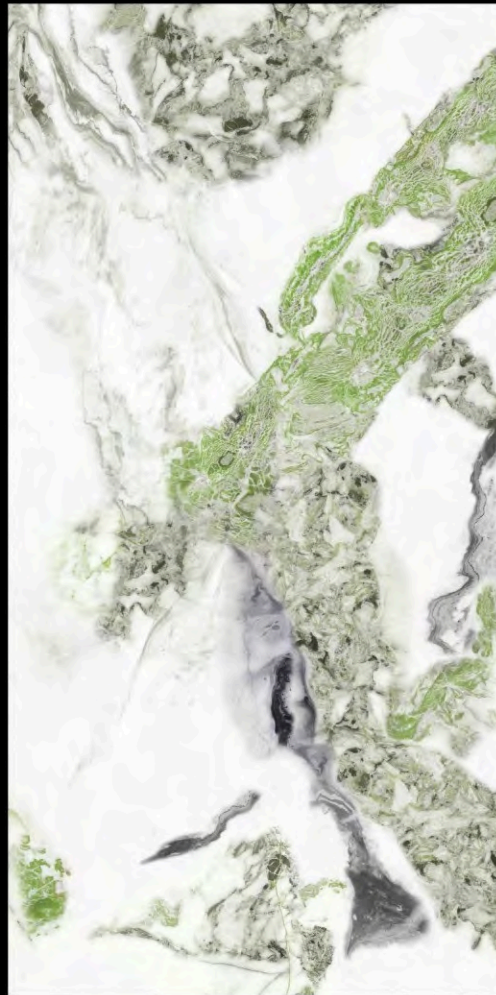

Name - **LUNAR BROWN**

Size - 600x1200mm

Available Finish - **Glossy**

Random - 4 faces

BACK TO
INDEX

LUNAR BROWN
600x1200mm | Glossy Finish

Inkstone

COLLECTION