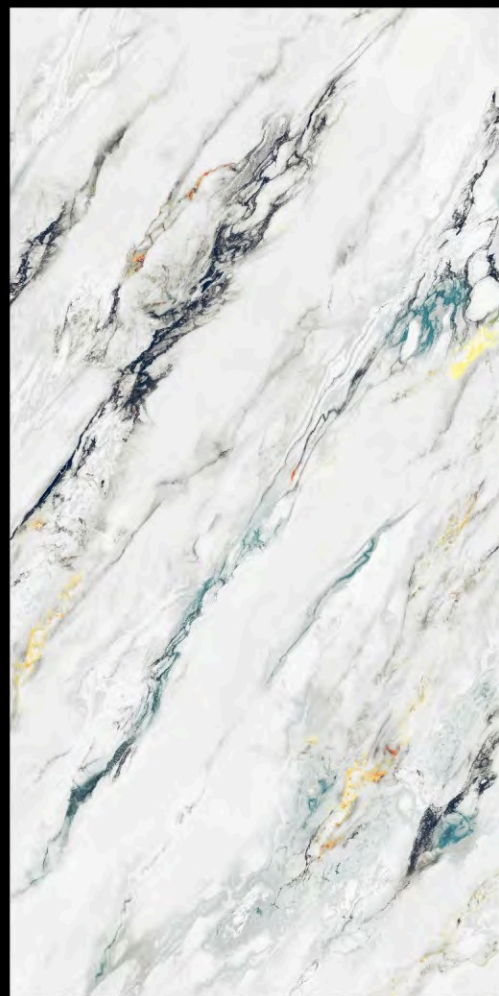

Available Finish - **Glossy**

Random - 4 faces

BACK TO
INDEX

LOREM AQUA

600x1200mm | Glossy Finish

Inkstone

COLLECTION

Name - **LUCIA LEMON MIX**