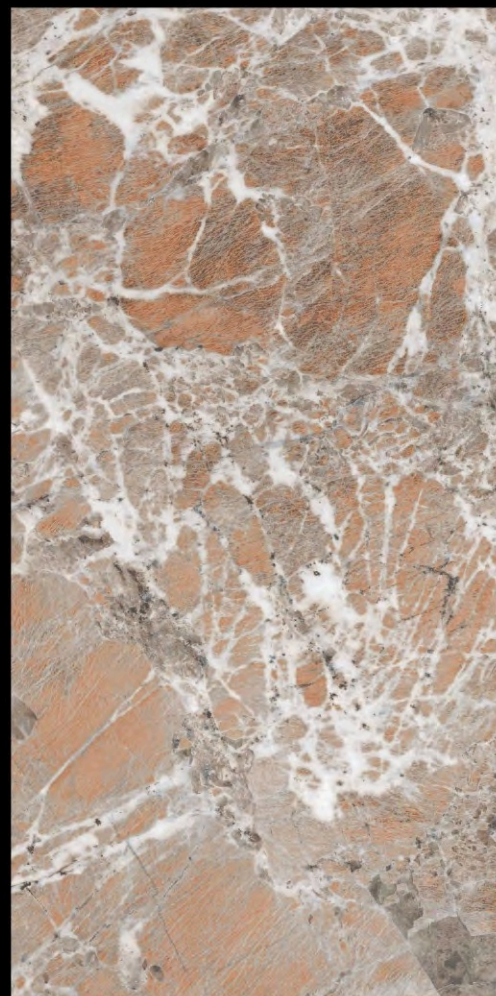

Random - 4 faces

**BACK TO
INDEX**

PISA AQUA

600x1200mm | Glossy Finish

Inkstone

COLLECTION

Name - **PISA BROWN**

Size - 600x1200mm