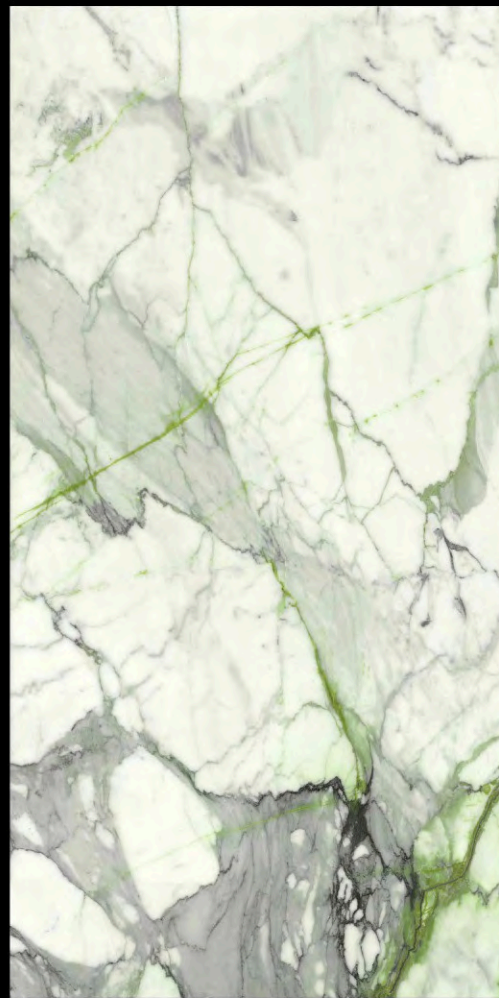

COLLECTION

Name - **AVENUE BROWN**

Size - 600x1200mm

Available Finish - **Glossy**

Random - 4 faces

BACK TO
INDEX

AVENUE BROWN

600x1200mm | Glossy Finish