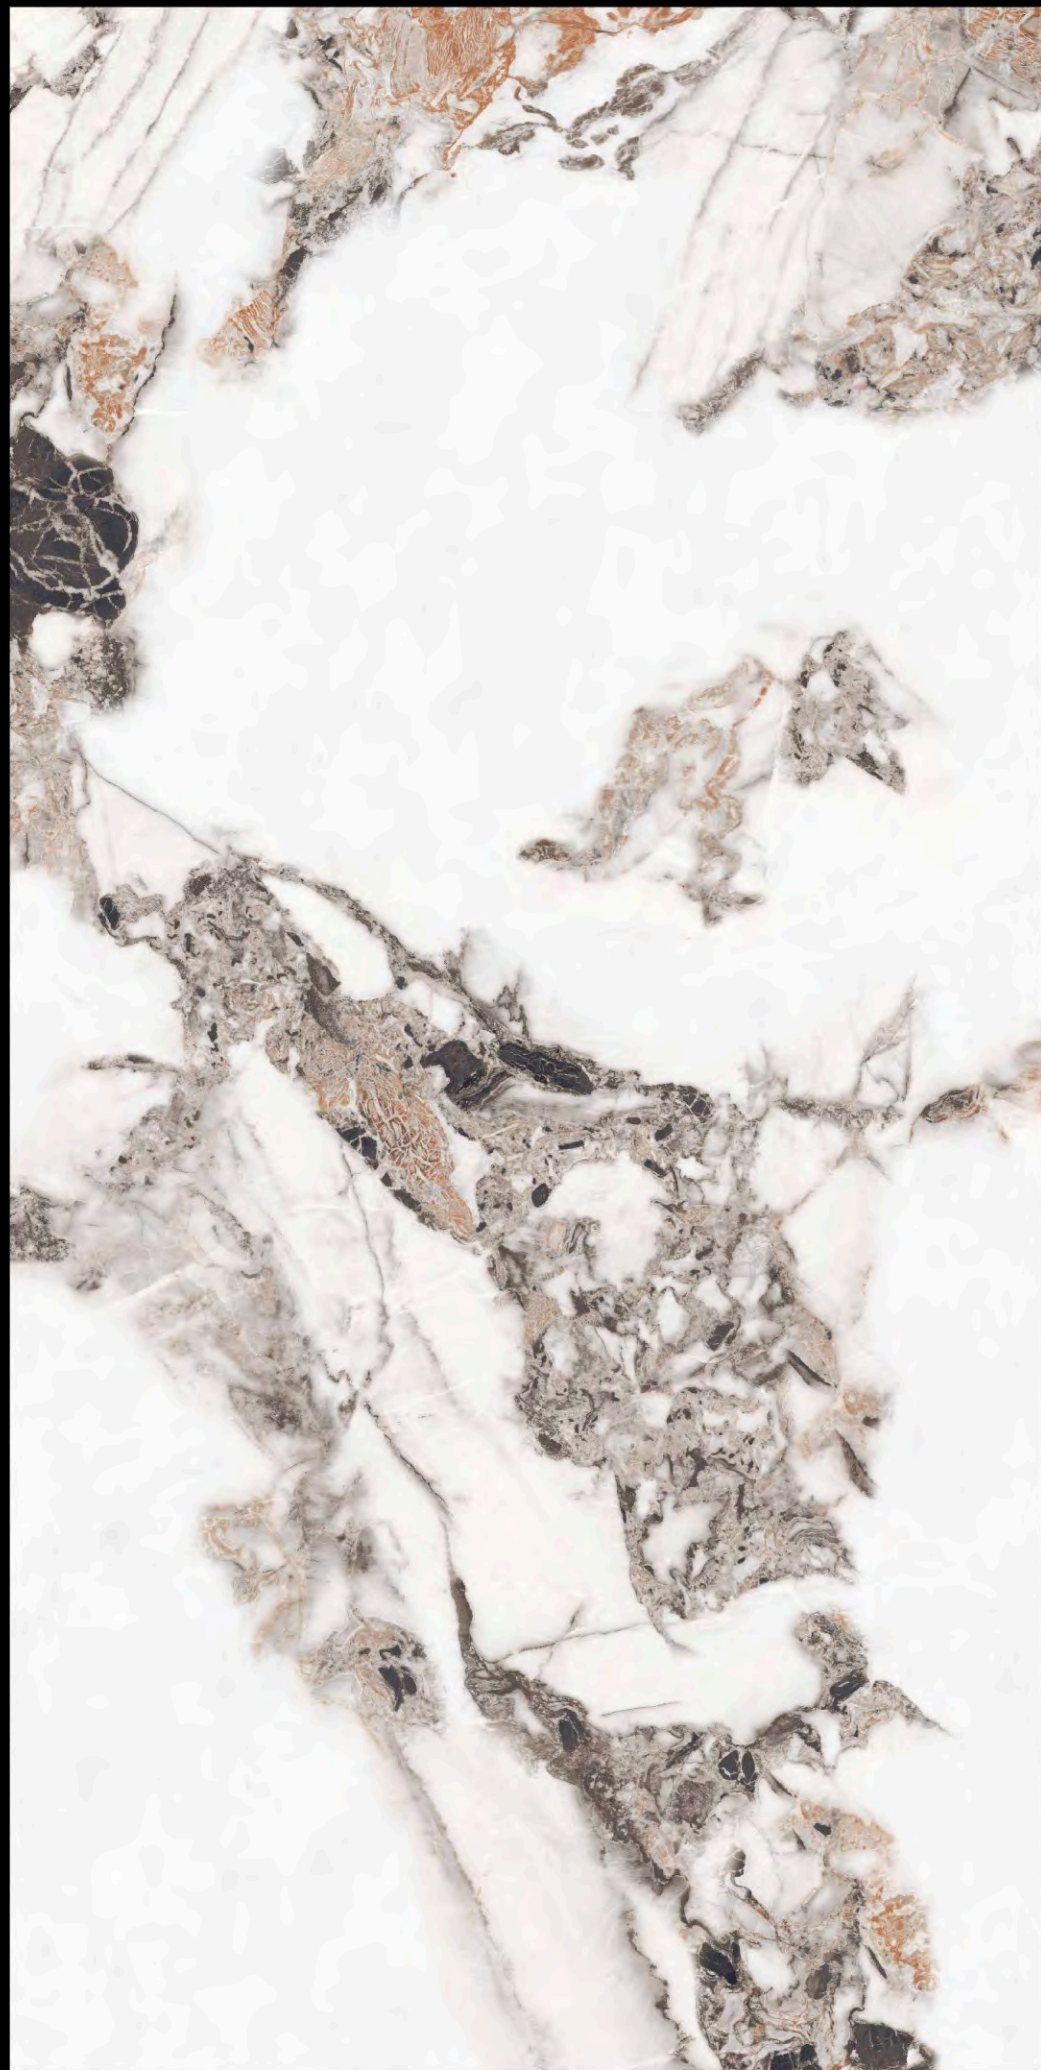

Inkstone

COLLECTION

Name - **LUNAR BROWN**

Size - 600x1200mm

Available Finish - **Glossy**

Random - 4 faces

BACK TO
INDEX