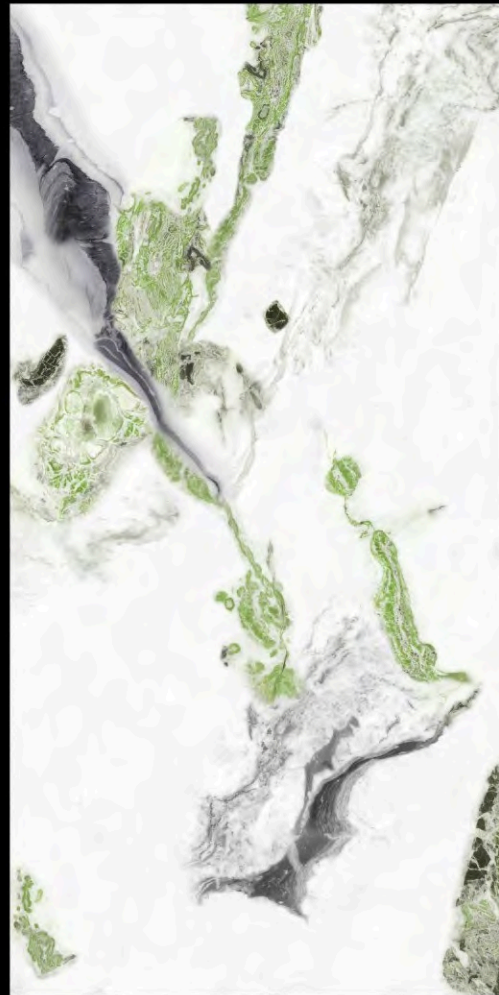

Name - **LUNAR BROWN**

Size - 600x1200mm

Available Finish - **Glossy**

Random - 4 faces

BACK TO
INDEX

LUNAR BROWN
600x1200mm | Glossy Finish

Inkstone

COLLECTION