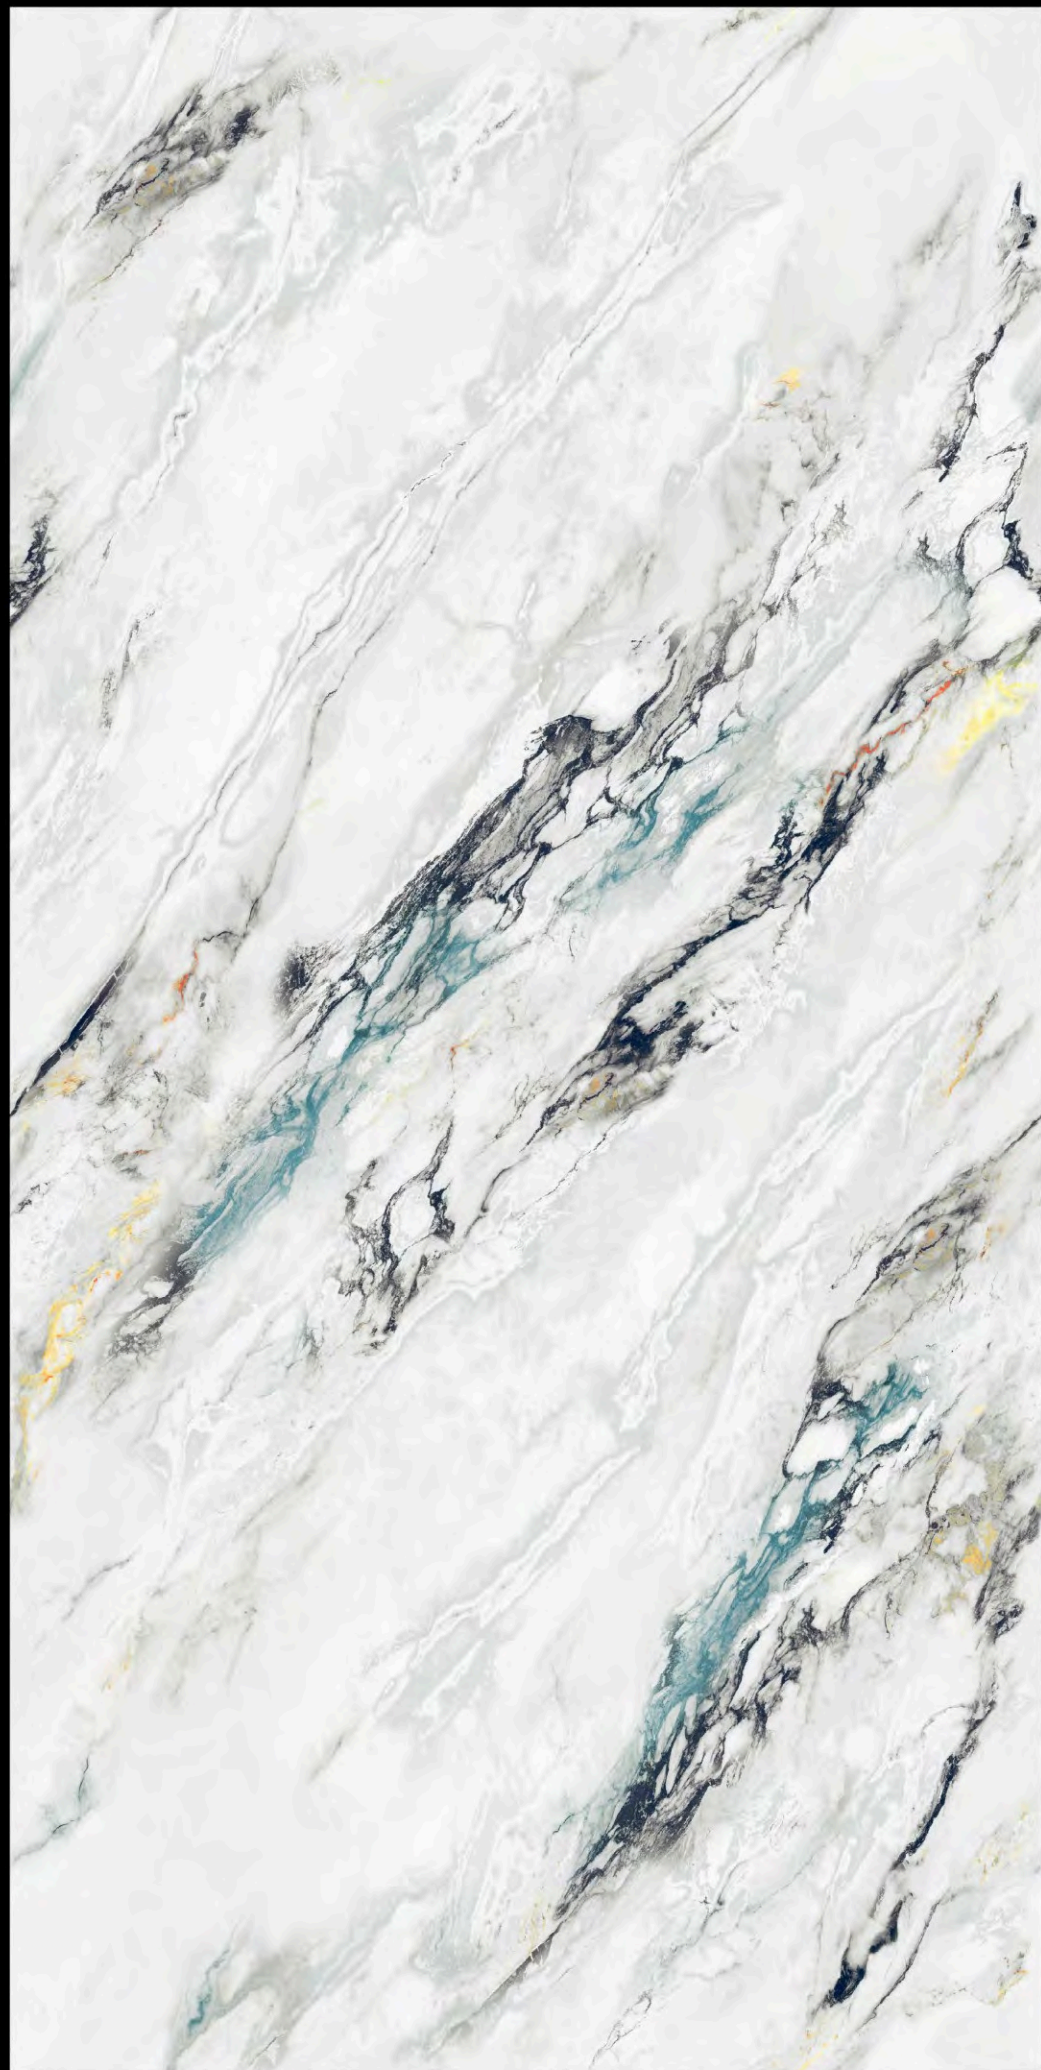

Available Finish - **Glossy**

Random - 4 faces

BACK TO
INDEX

LOREM AQUA

600x1200mm | Glossy Finish

Inkstone

COLLECTION

Name - **LUCIA LEMON MIX**