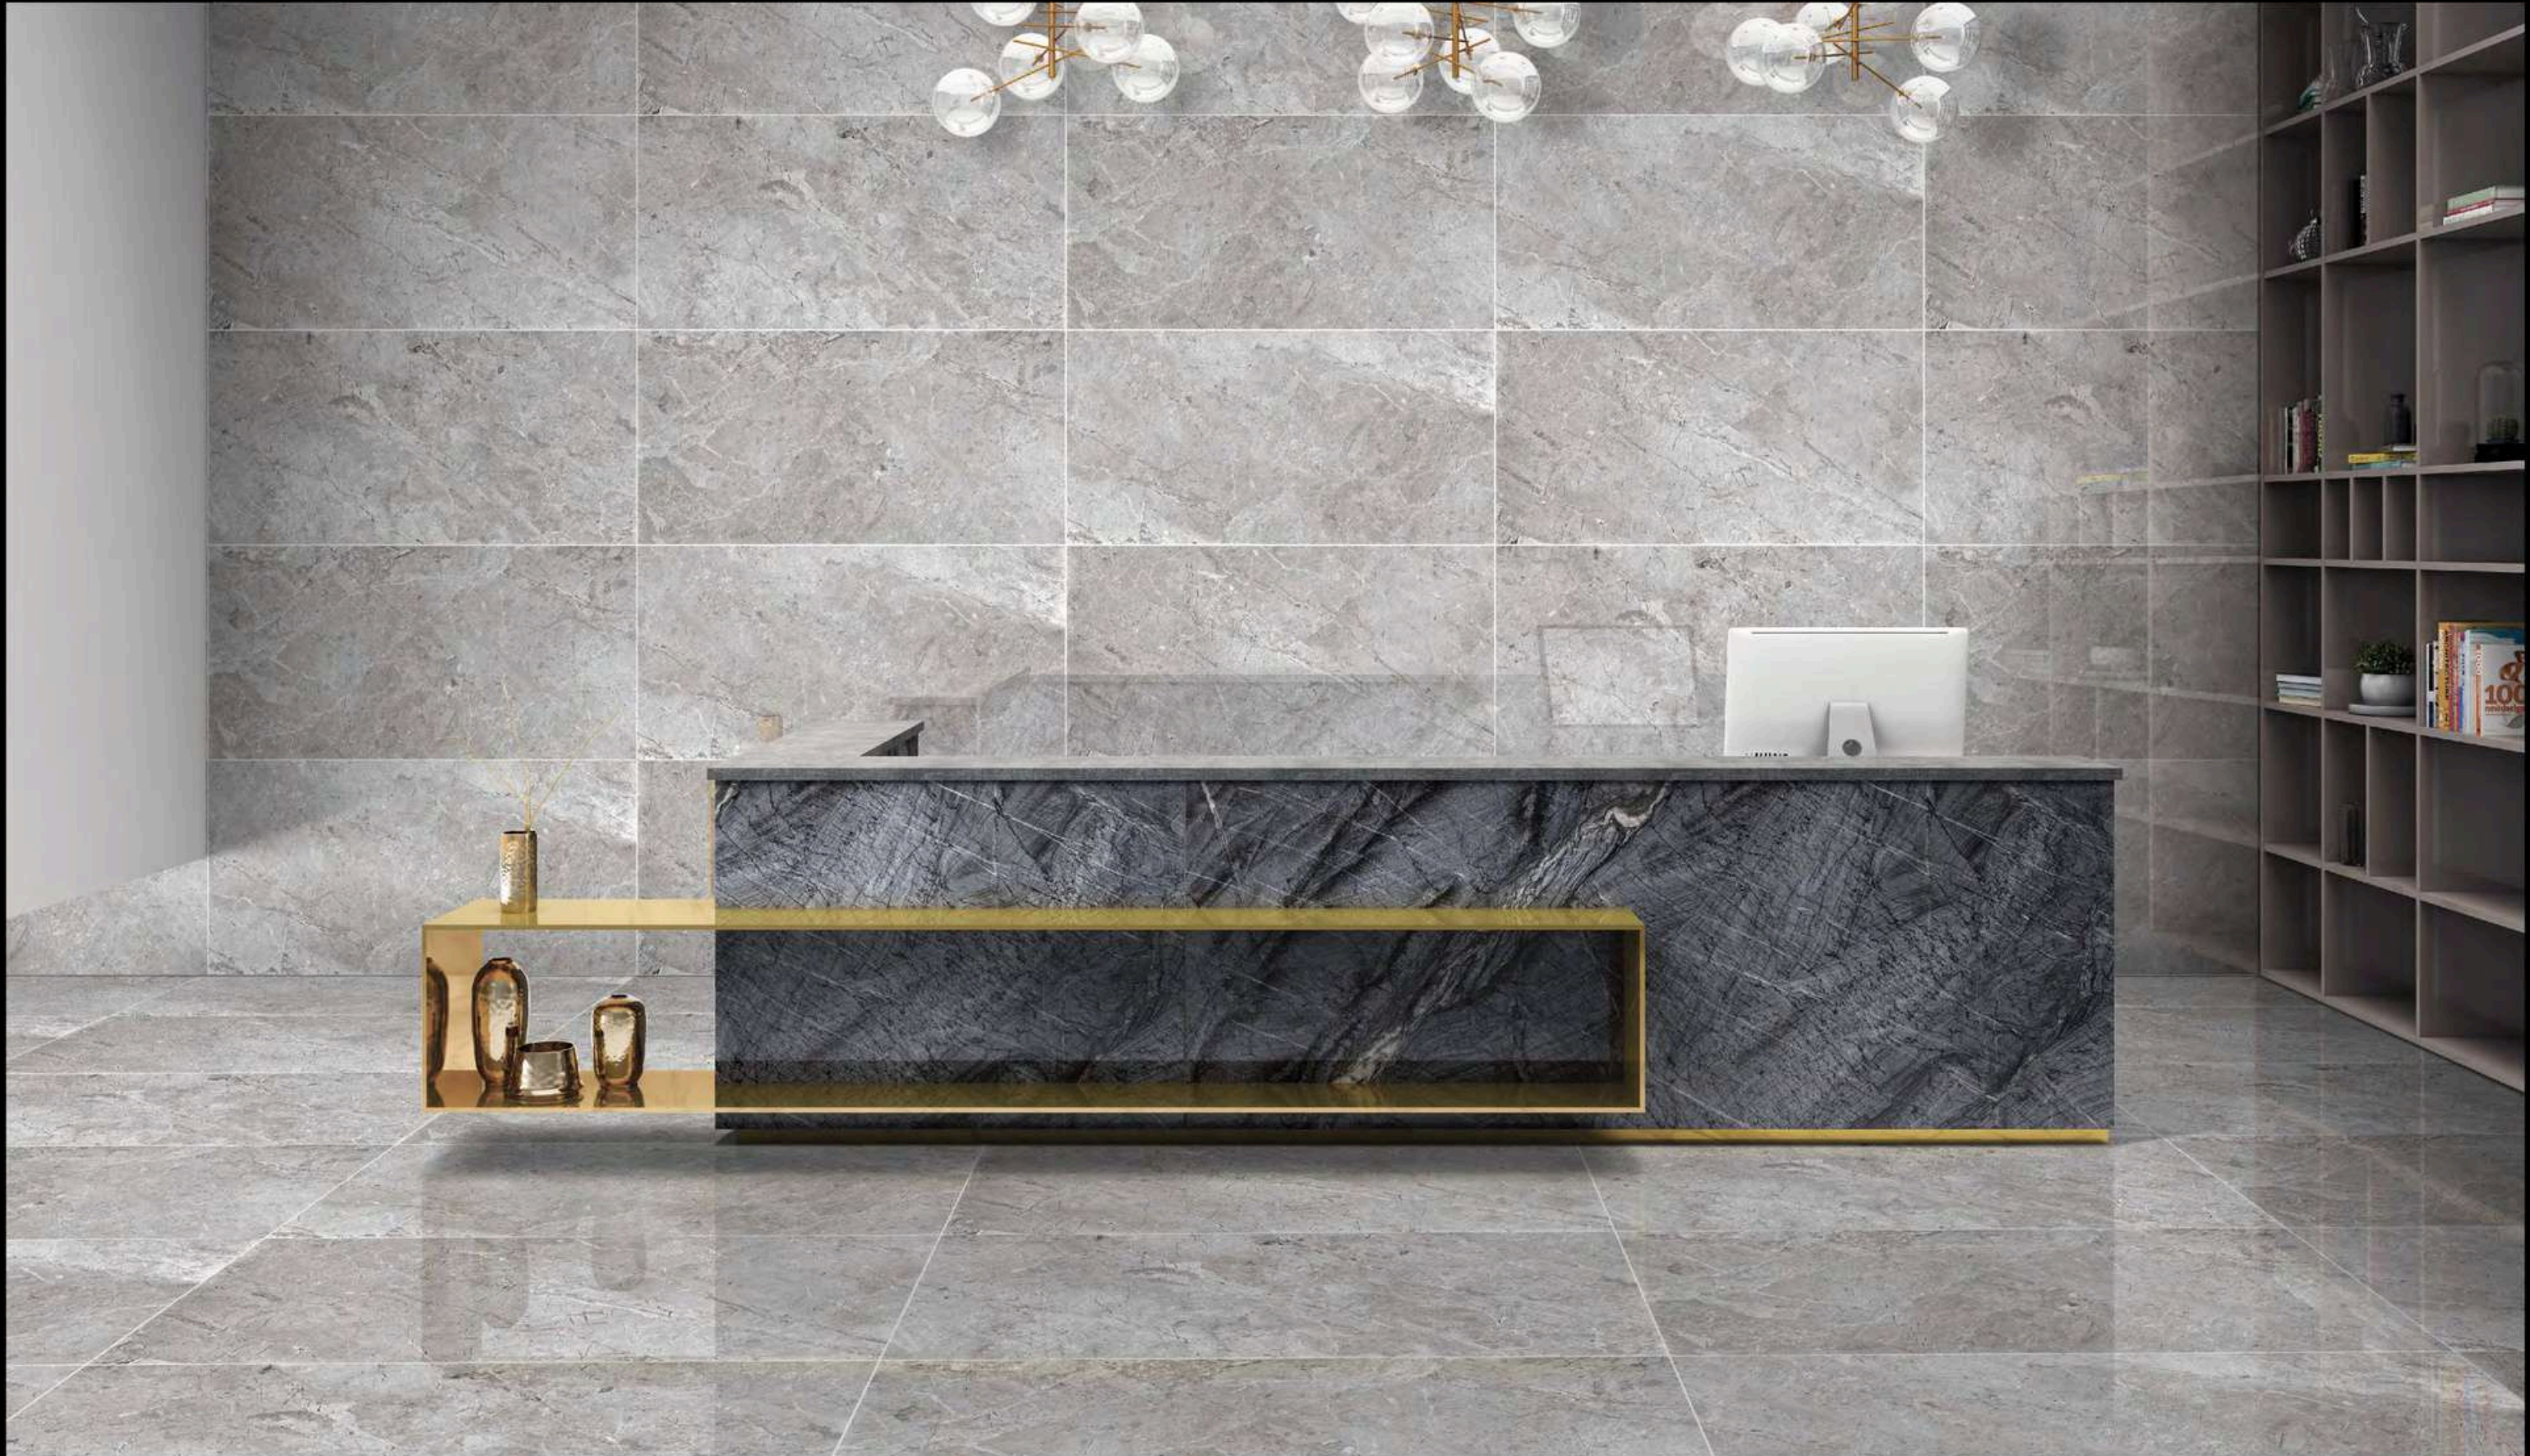

CHESTER GREY
600x1200mm | Glossy Finish