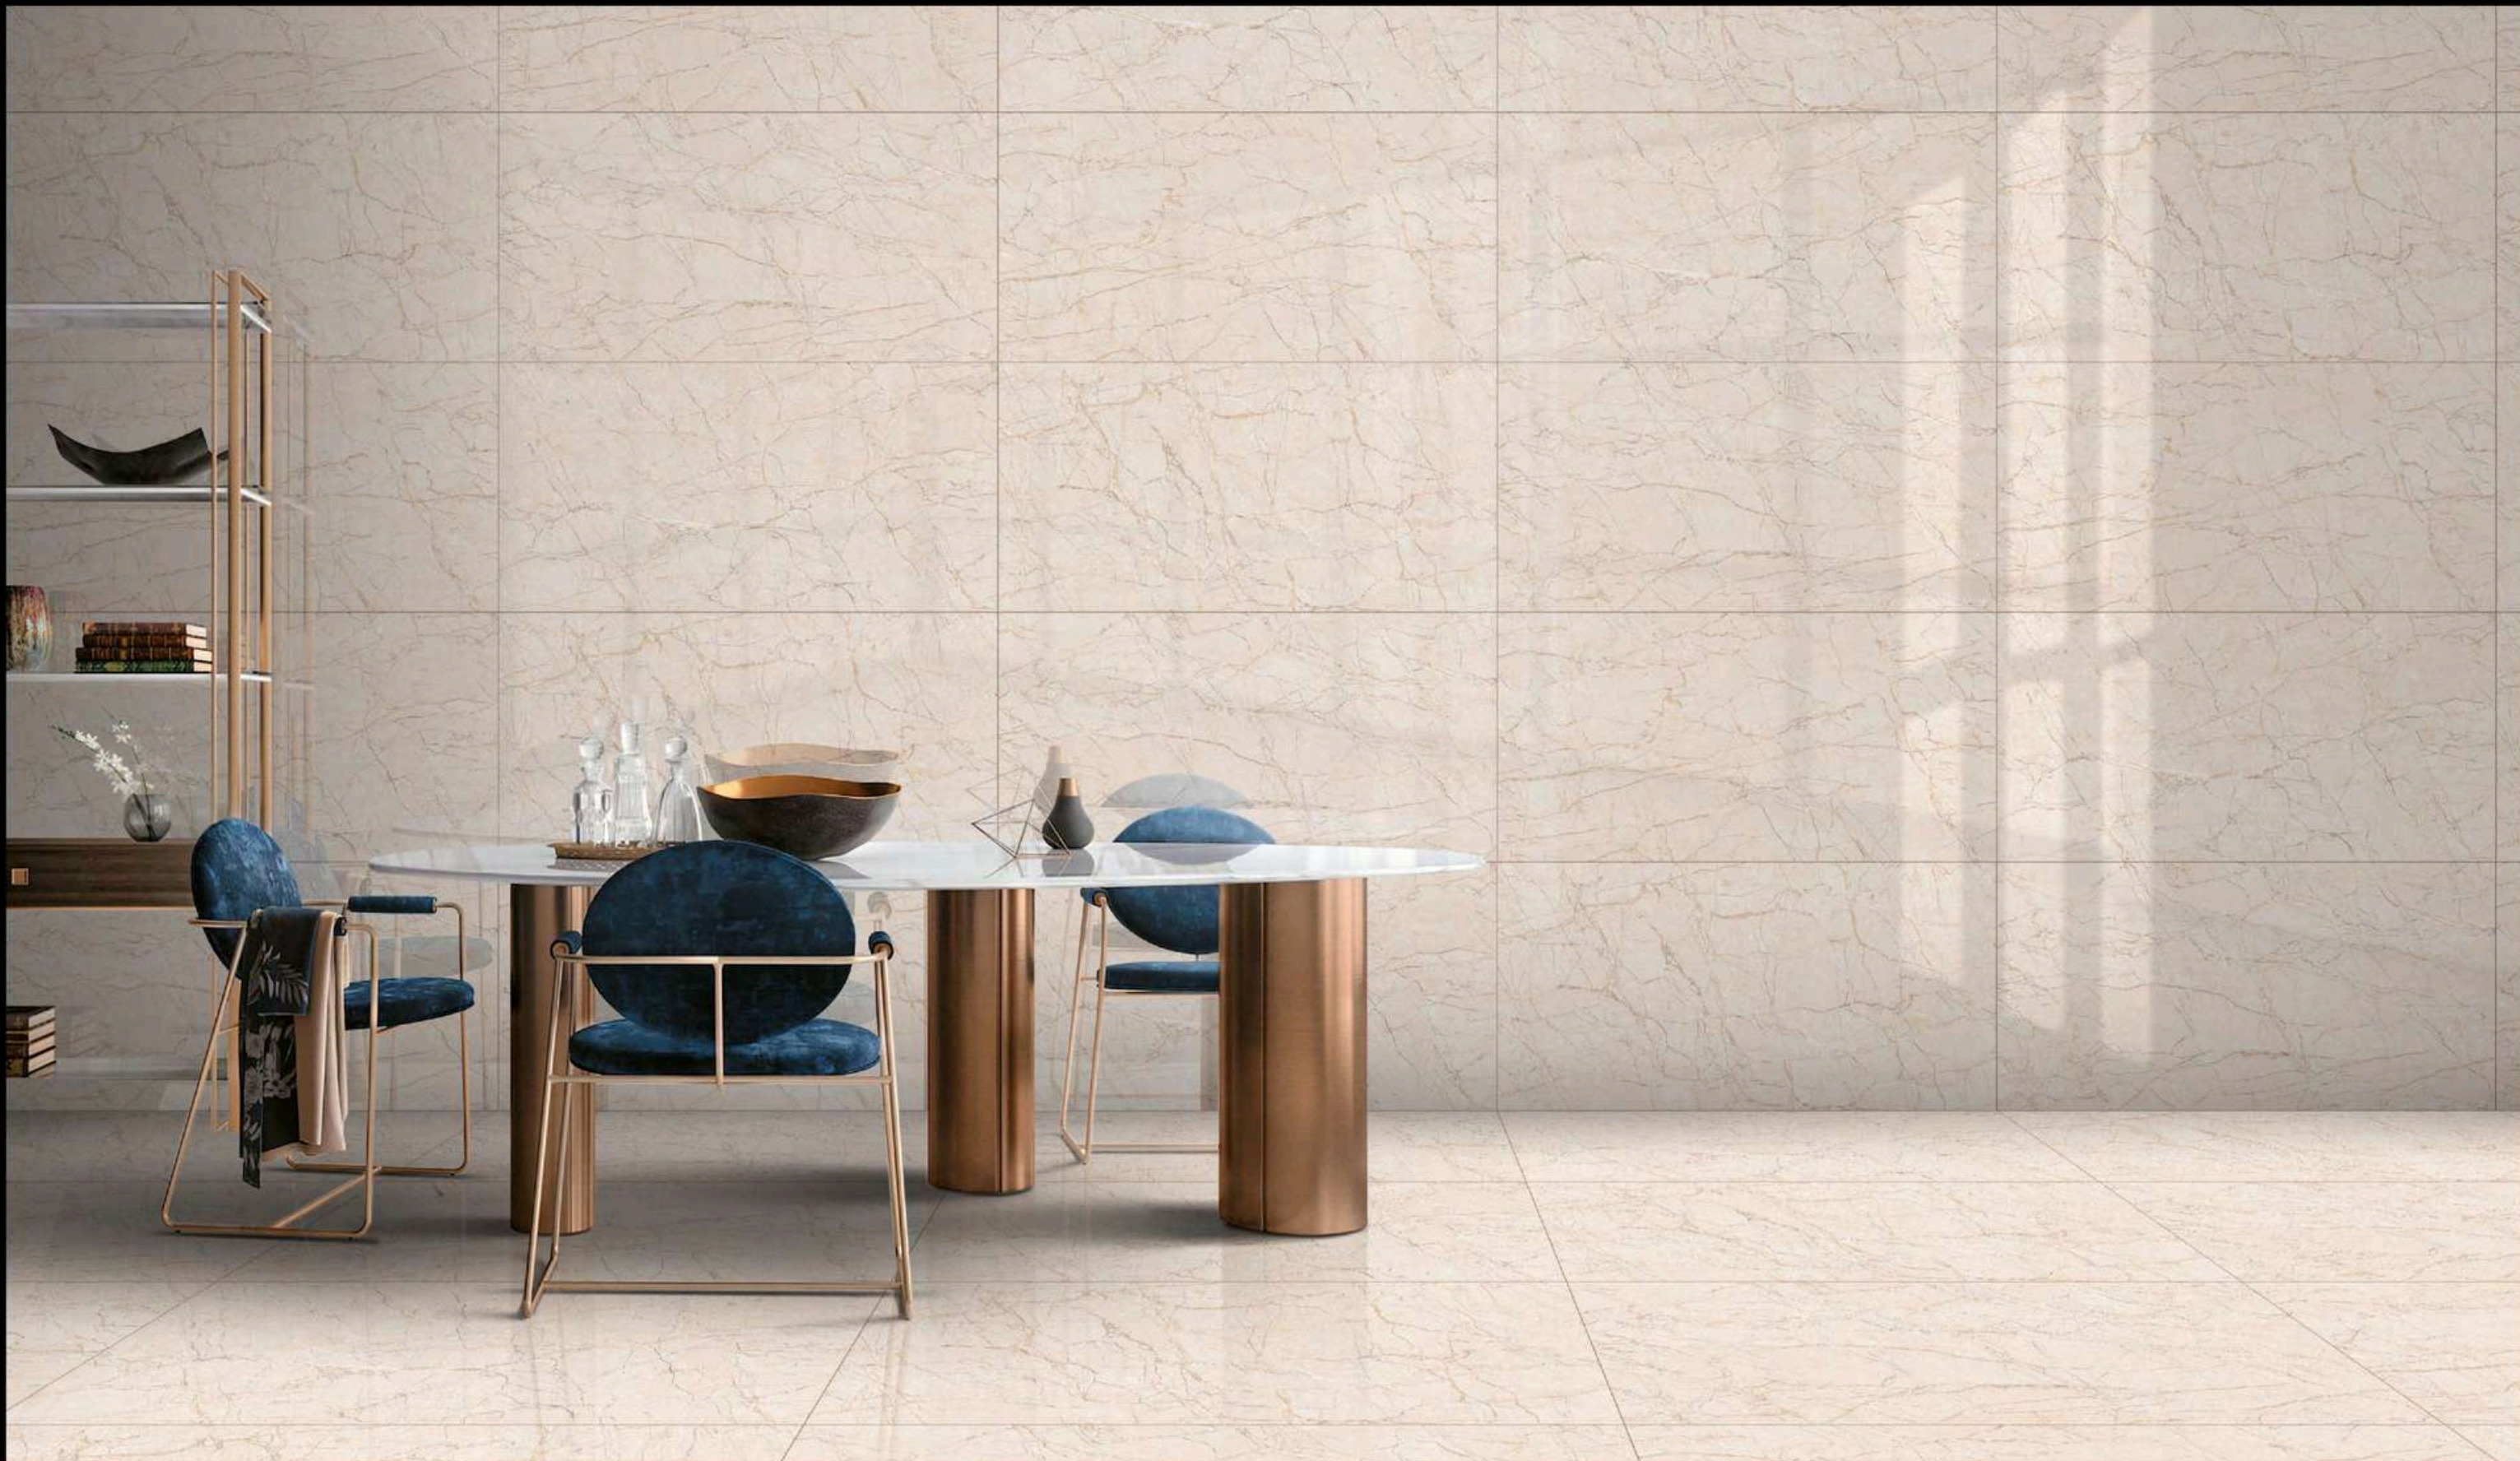

ASPIRA NATURAL

600x1200mm | Glossy Finish