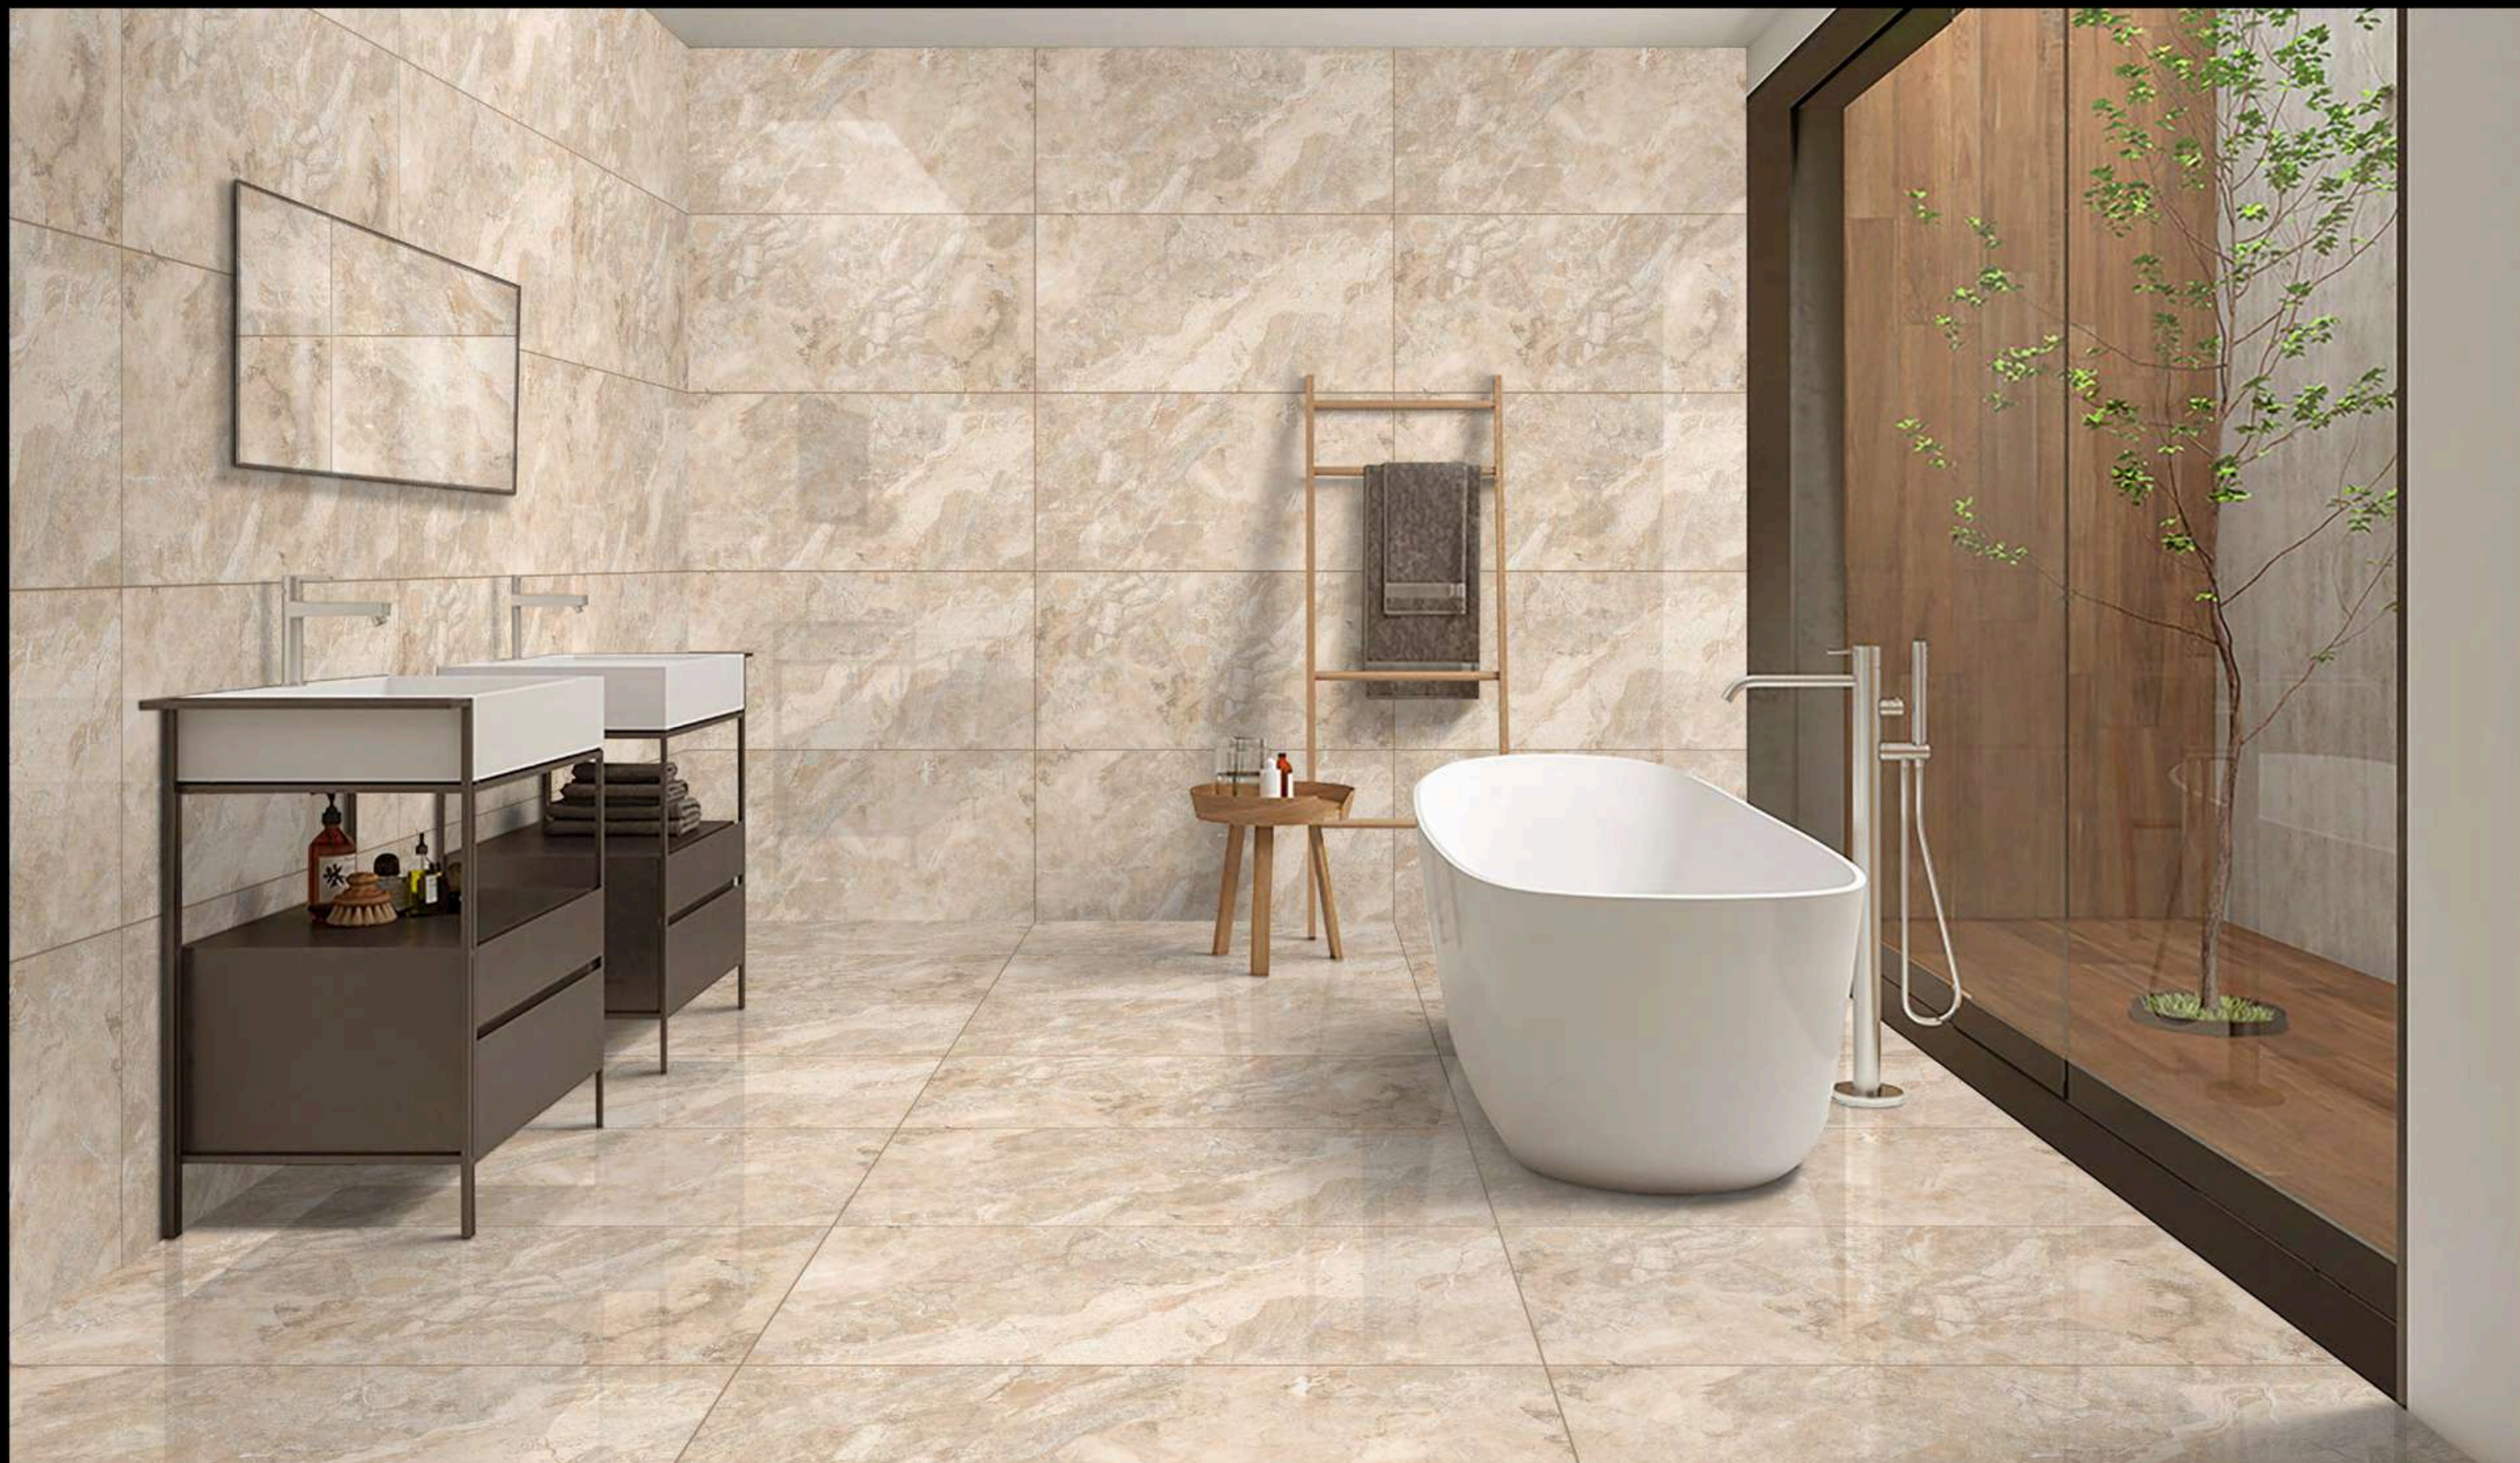

Name - **BAHAMAS BROWN**

Size - 600x1200mm

Available Finish - **Glossy**

Random - 4 faces

[BACK TO
INDEX](#)

BAHAMAS BROWN

600x1200mm | Glossy Finish

luxorio
COLLECTION