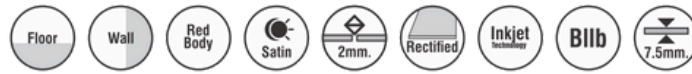

# COTTO

30cmx30cm. 12 x12 inches **Rctificado** Rectified

Cotto Ocean Green

Cotto Blue

# COTTO

30cmx30cm. 12 x12 inches **Rctificado** Rectified

Cotto Steel Grey

Cotto Charcoal