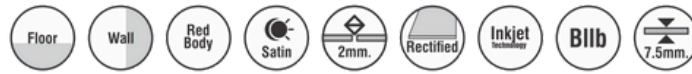

COTTO

30cmx30cm. 12 x12 inches **Rctificado** Rectified