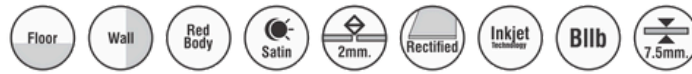

# COTTO

30cmx30cm. 12 x12 inches **Rctificado** Rectified

Cotto Bianco

Cotto Ash Grey

# COTTO

30cmx30cm. 12 x12 inches **Rctificado** Rectified

Cotto M Yellow

Cotto Mocha