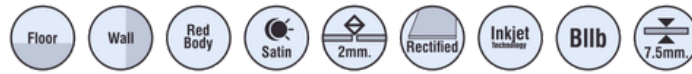

COTTO

30cmx30cm. 12 x12 inches Rctificado Rectified