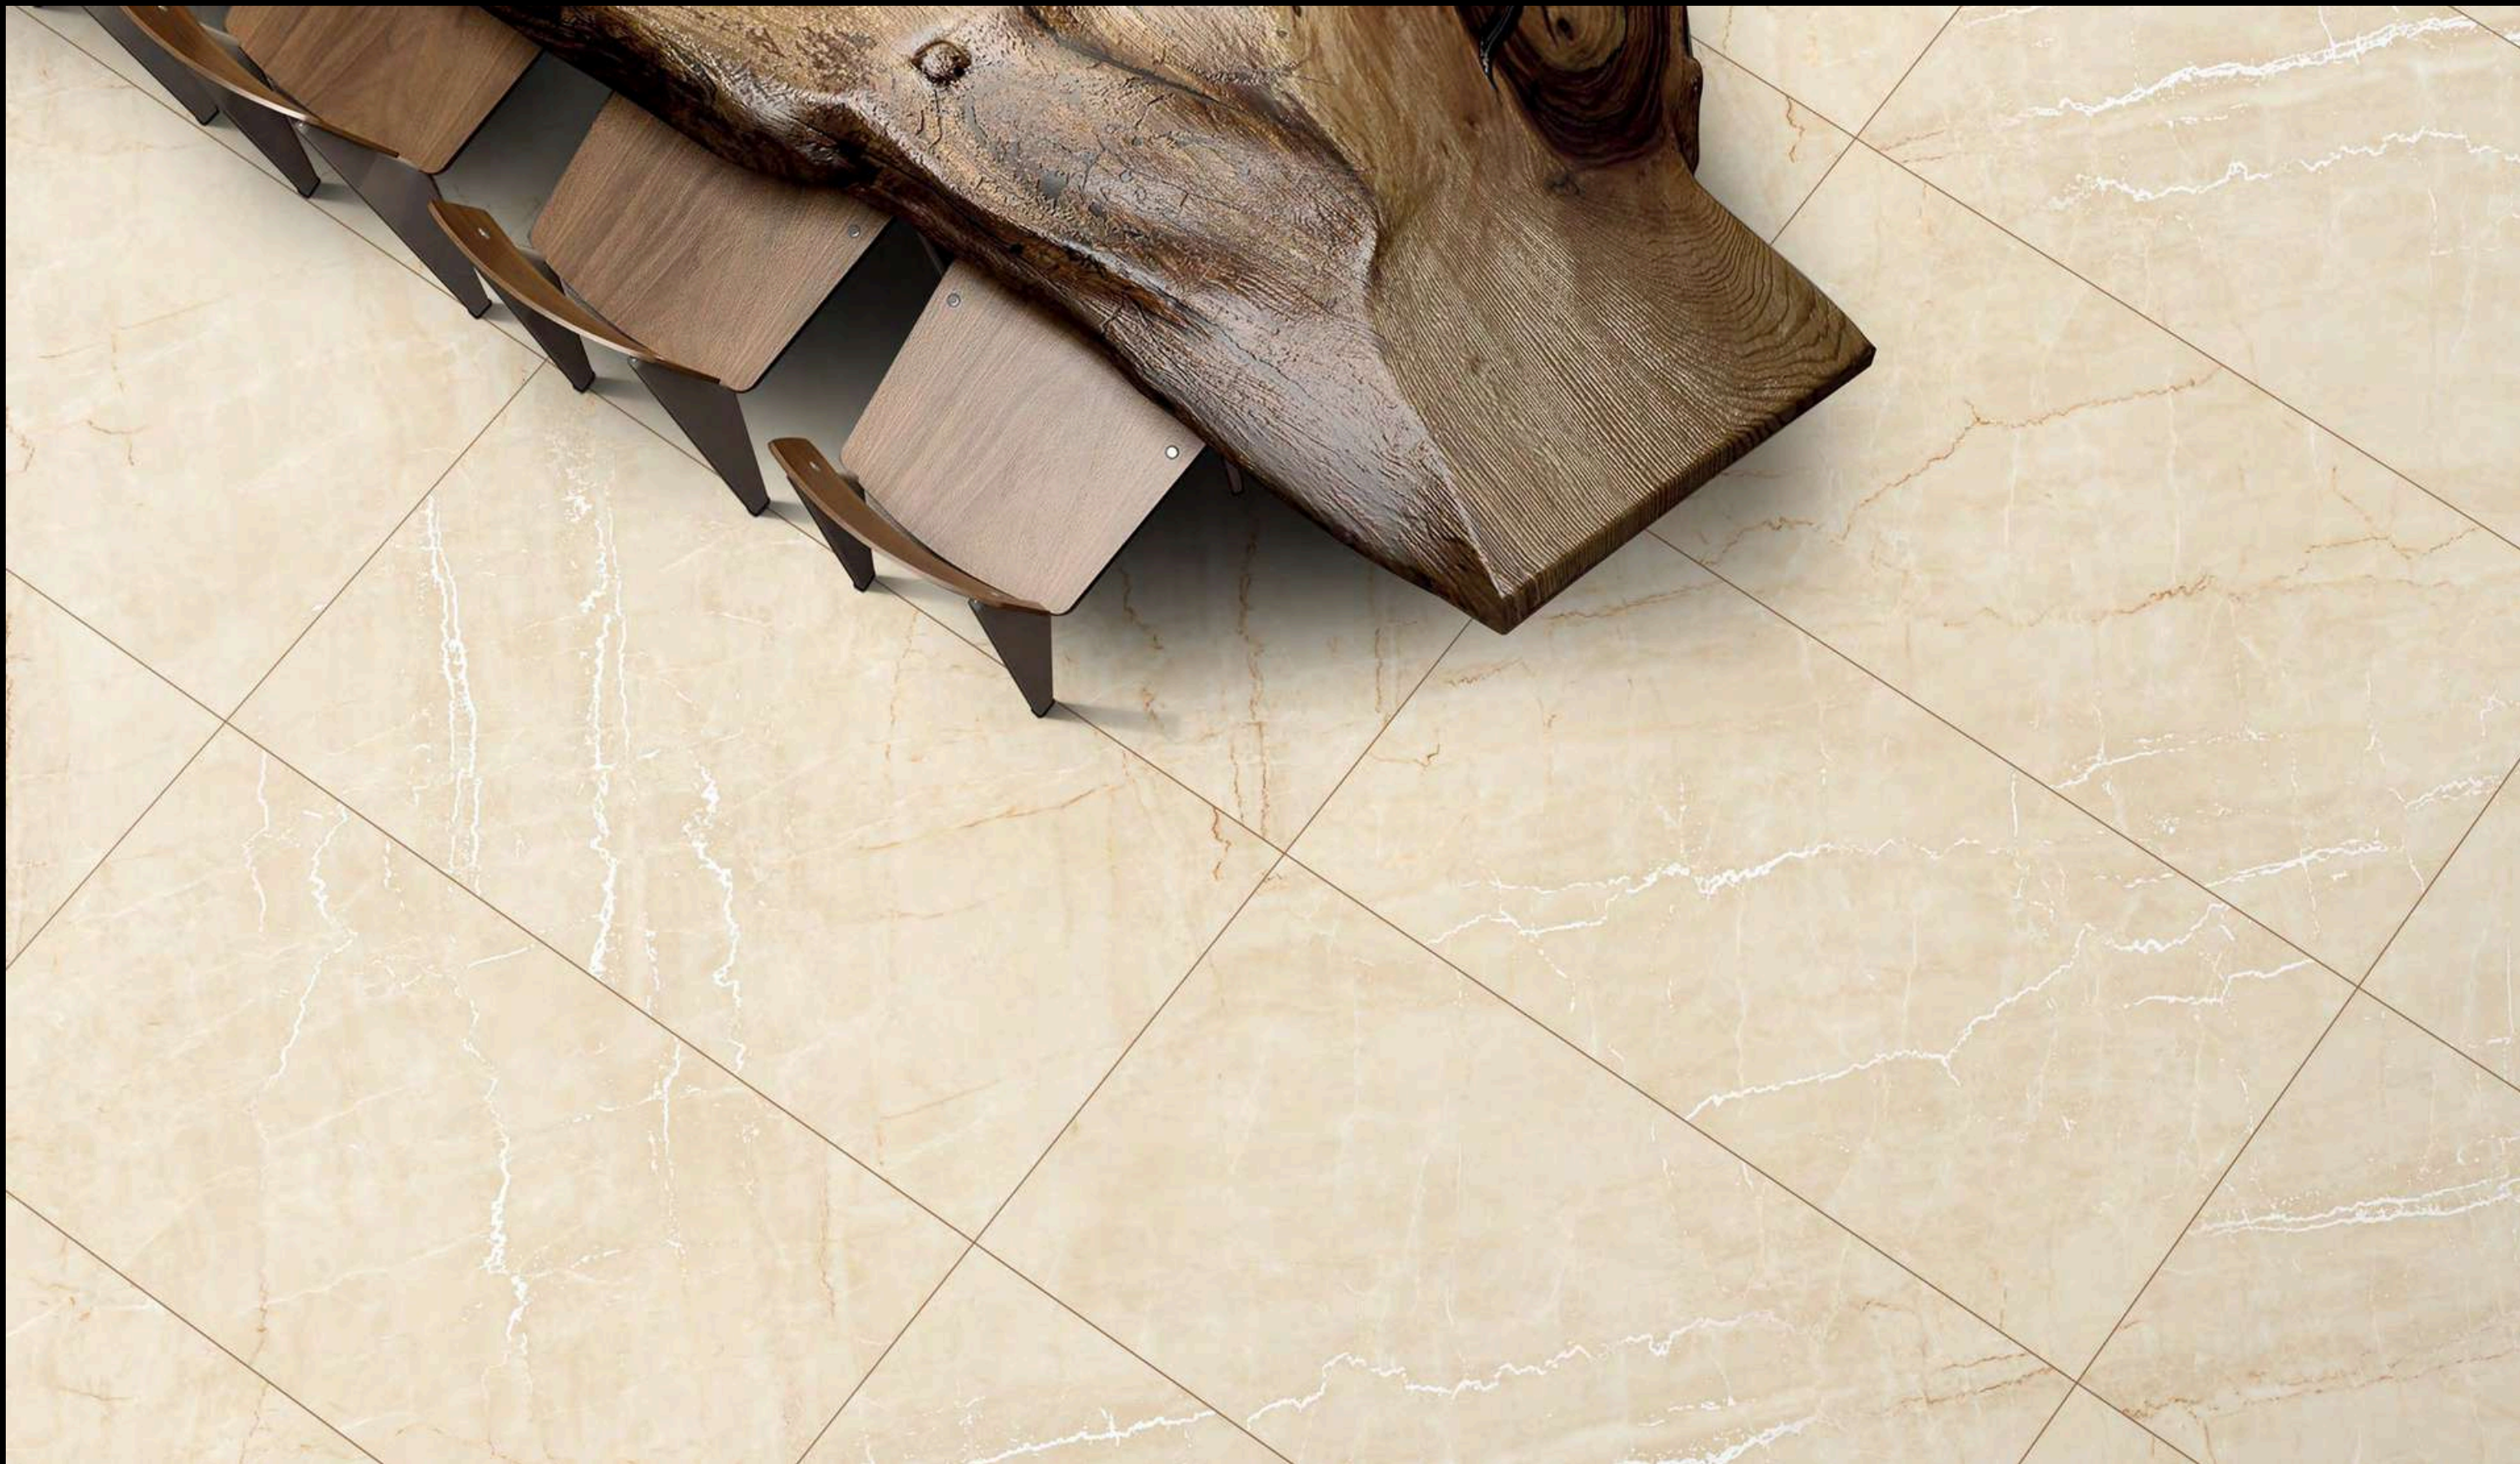

ORISIS BEIGE
600x1200mm | Carving Finish