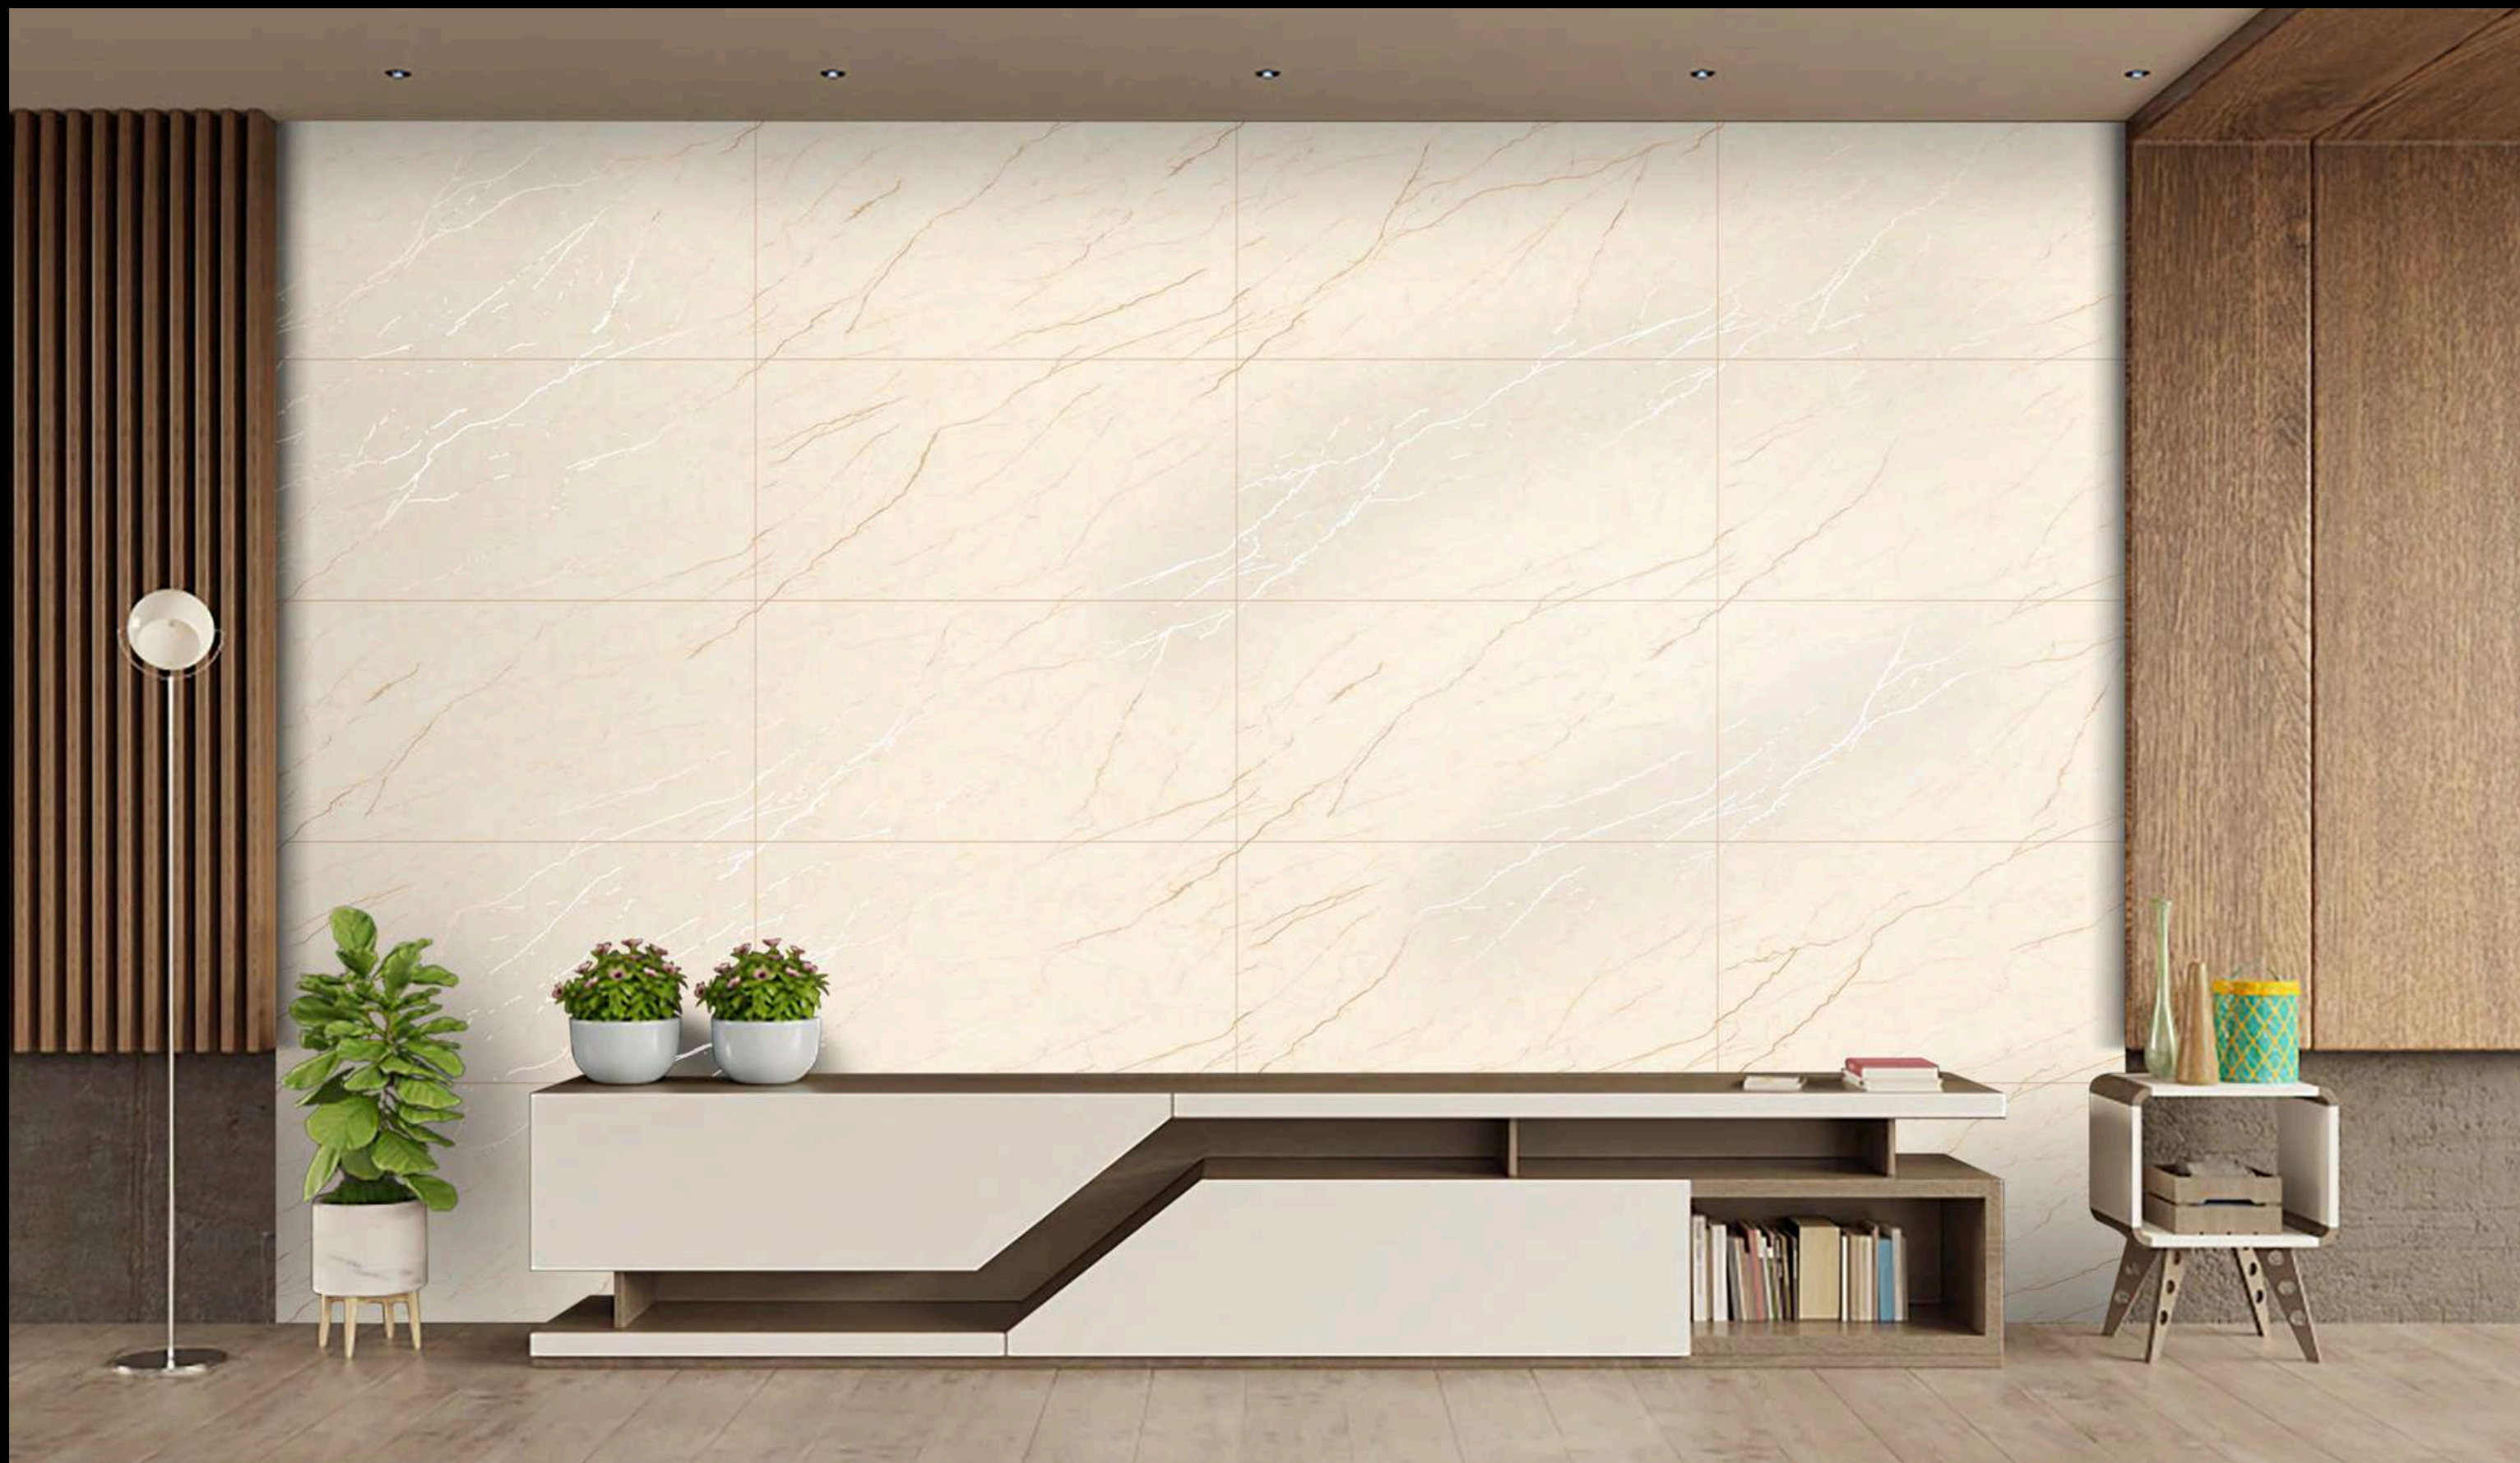

# Carvezza

COLLECTION

Name - **DORATO BEIGE**

Size - 600x1200mm

Available Finish - **Carving**

Random - 4 faces

BACK TO  
INDEX

**DORATO BEIGE**  
600x1200mm | Carving Finish