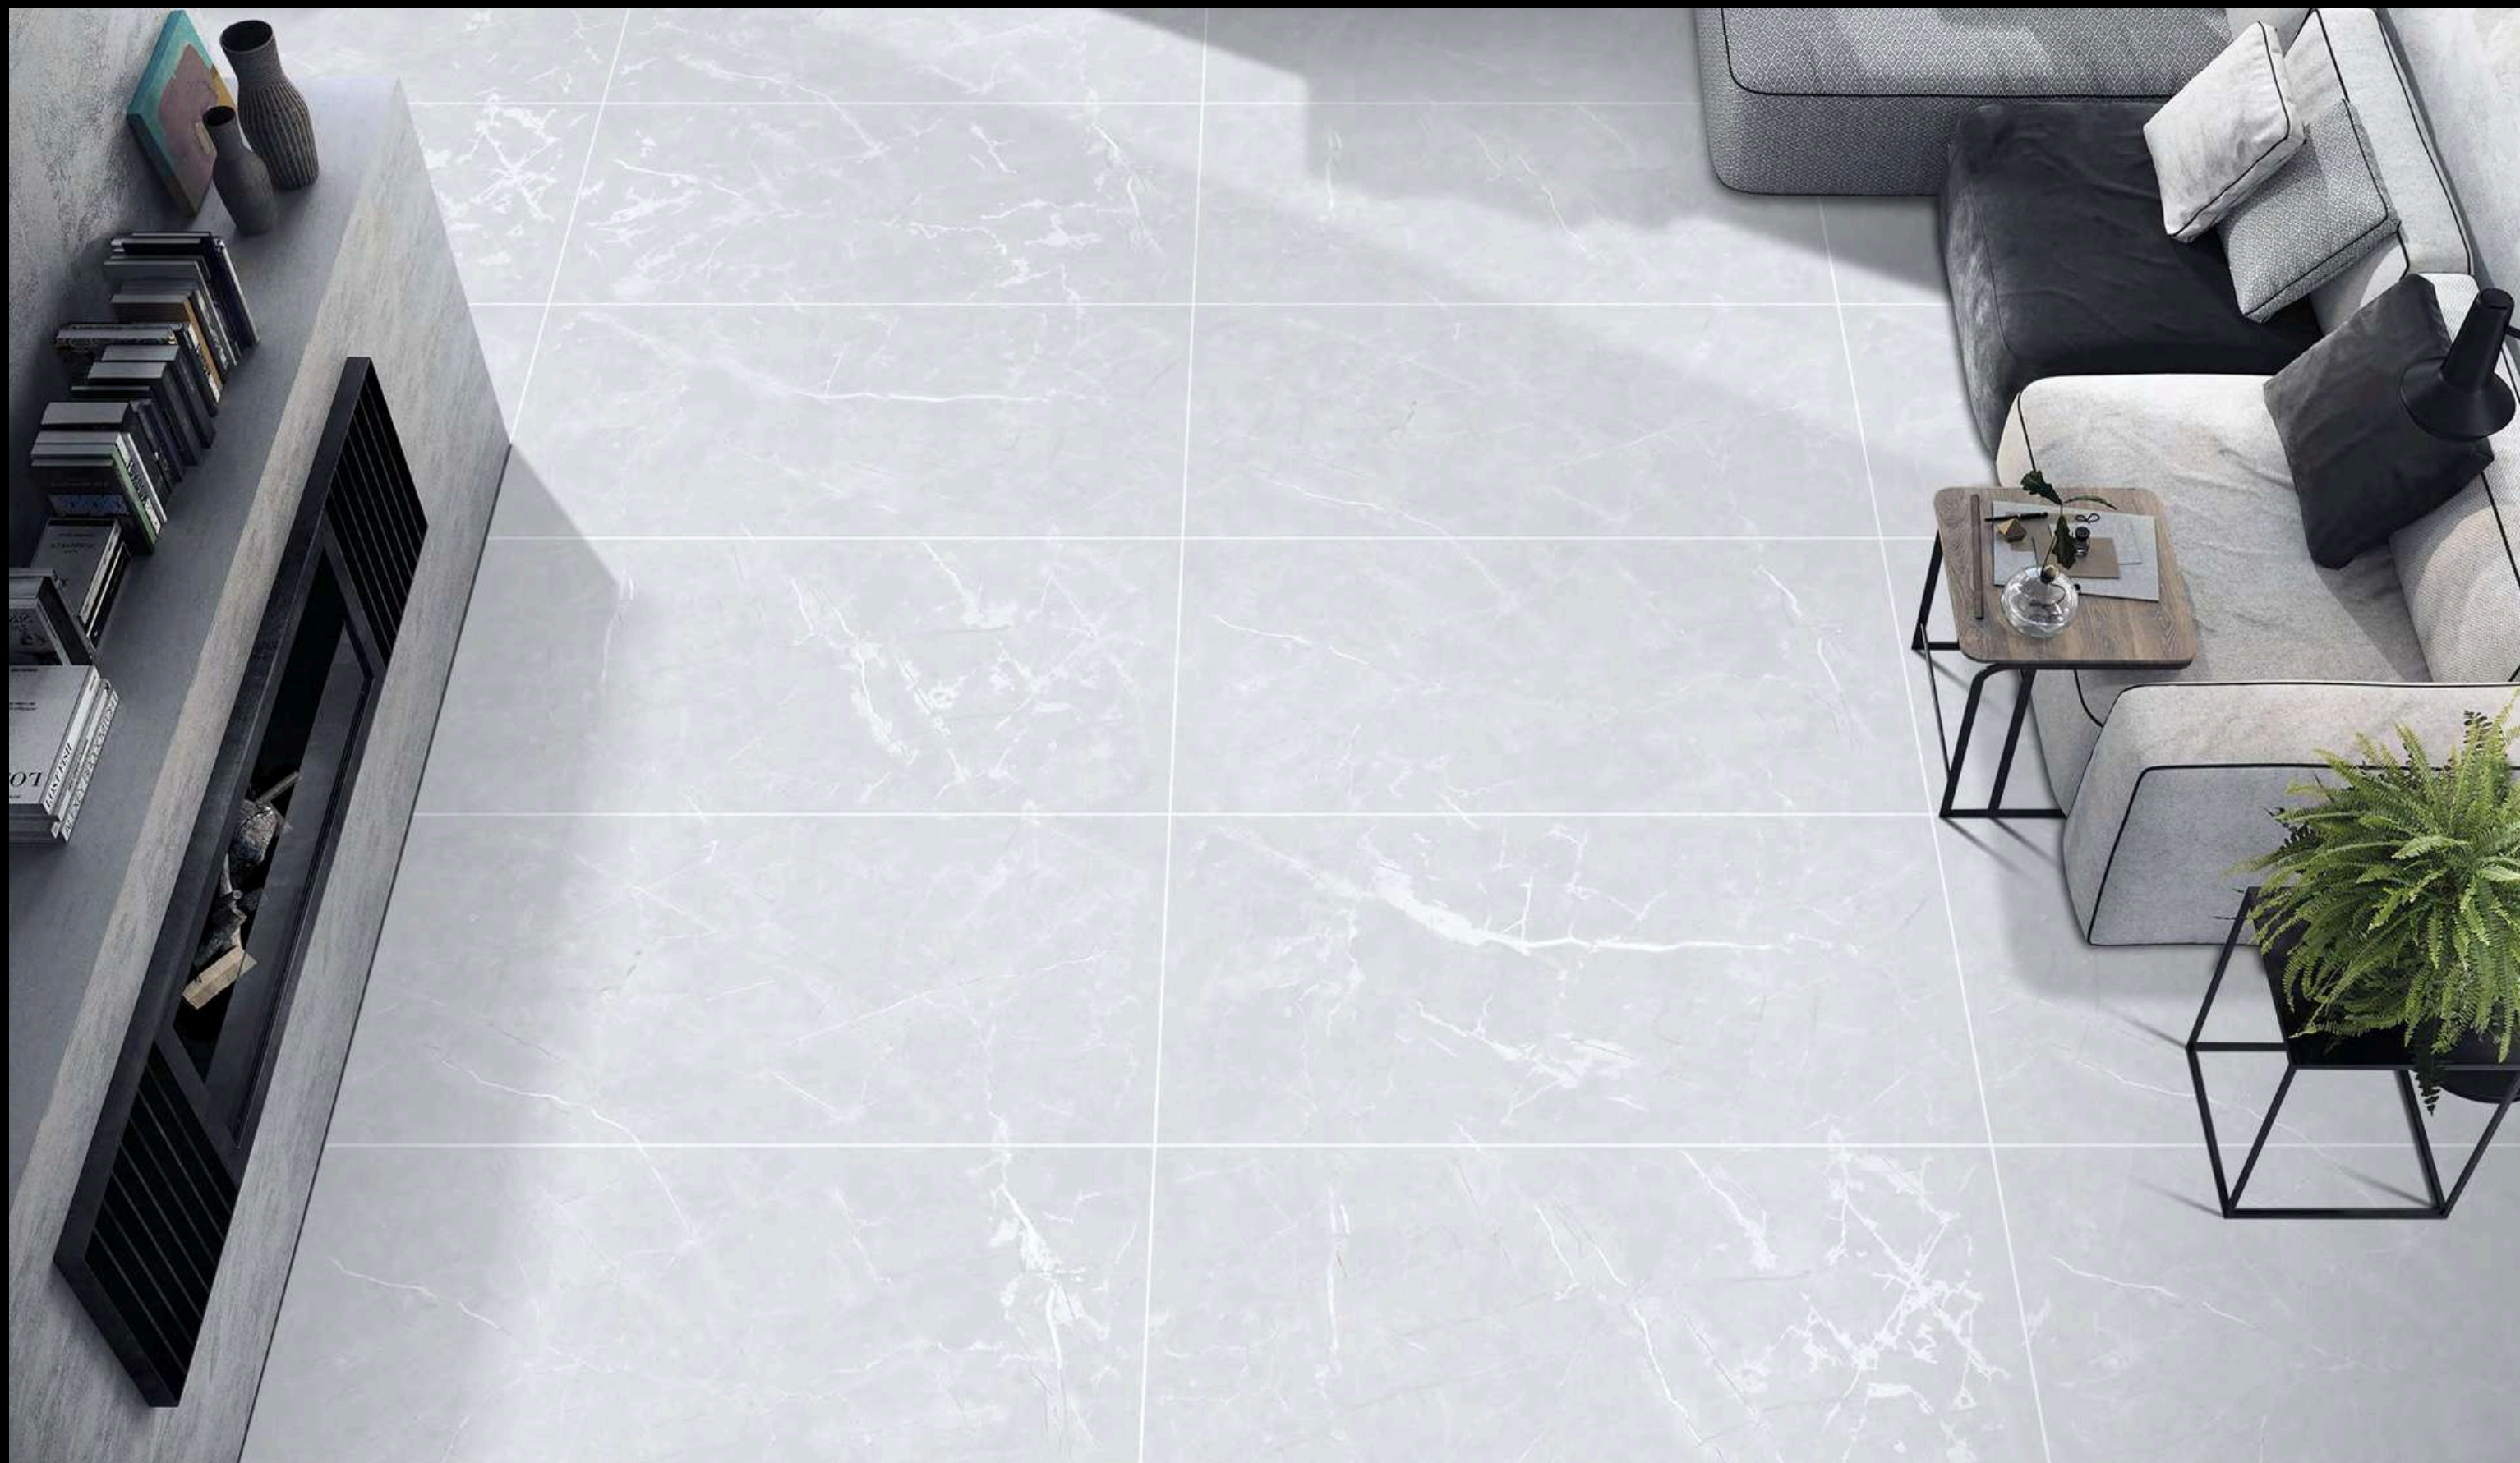

# Carvezza

COLLECTION

Name - **FANTANA SILVER**

Size - 600x1200mm

Available Finish - **Carving**

Random - 4 faces

**BACK TO  
INDEX**

FANTANA SILVER  
600x1200mm | Carving Finish