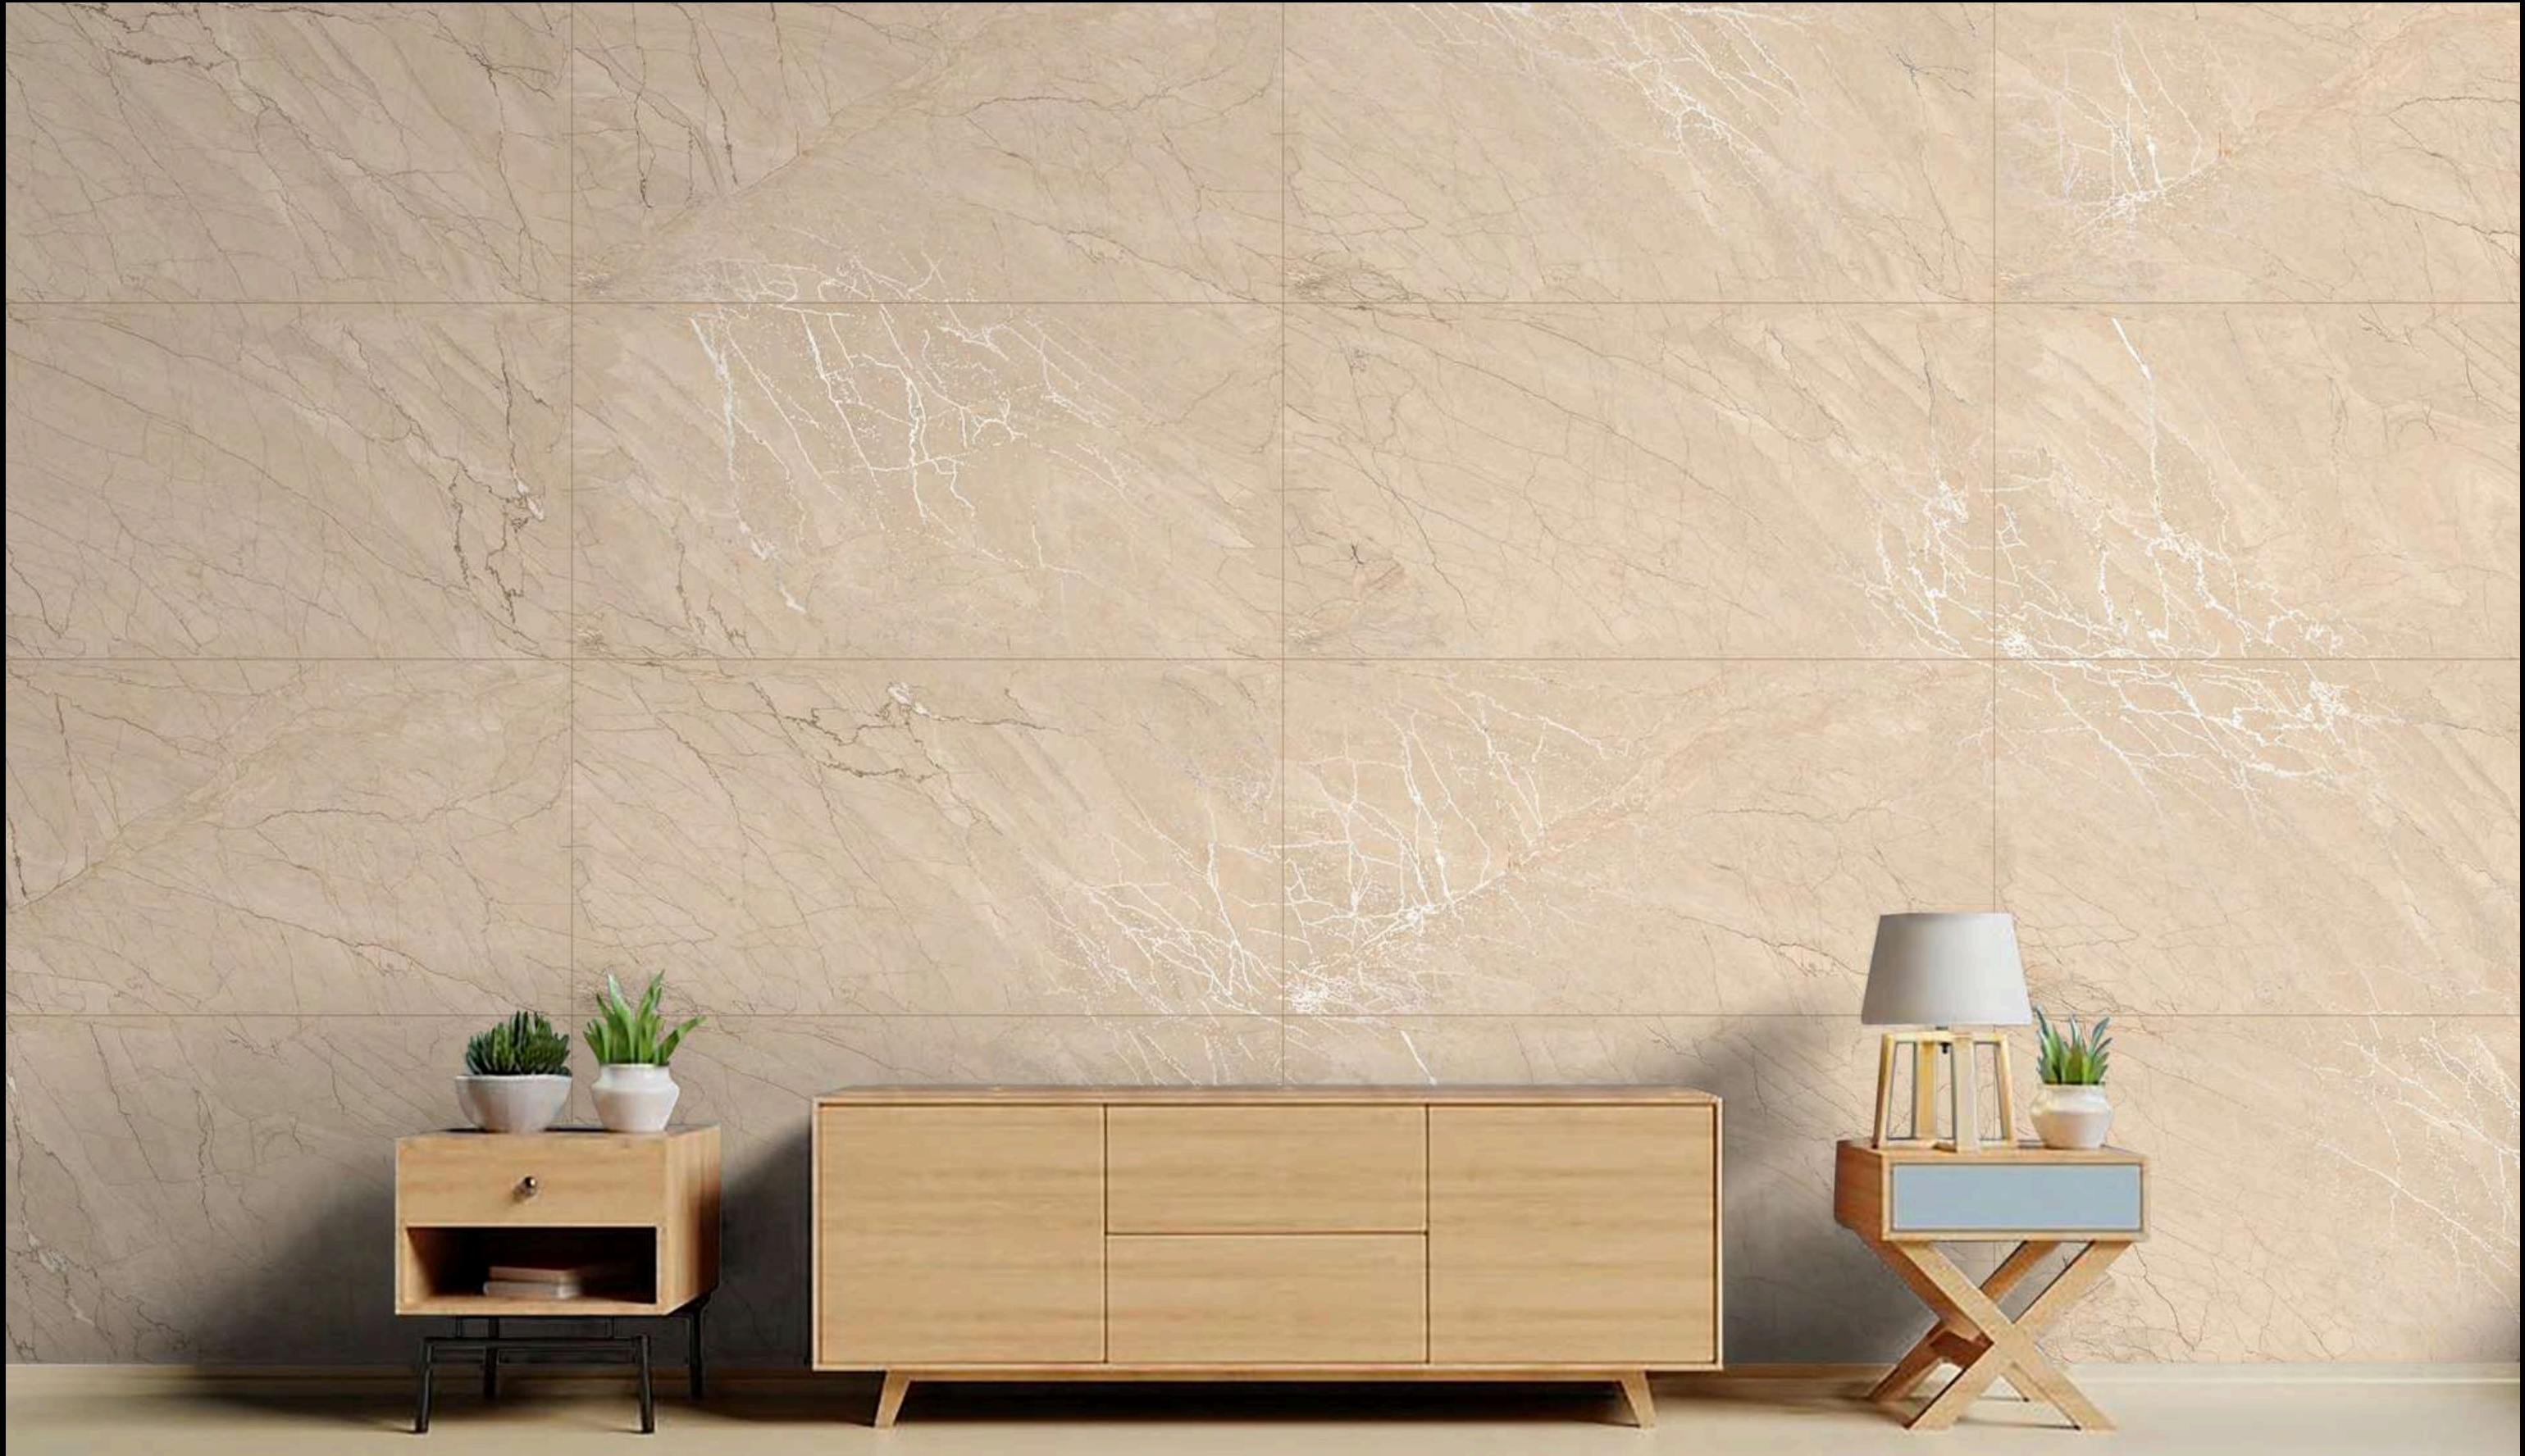

# Carvezza

COLLECTION

Name - **ORISIS BROWN**

Size - 600x1200mm

Available Finish - **Carving**

Random - 4 faces

BACK TO  
INDEX

ORISIS BROWN  
600x1200mm | Carving Finish